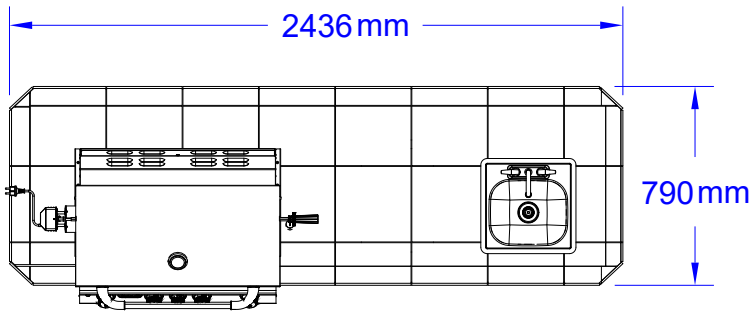

ITEMS: #31010 (STUCCO)
 OUTDOOR KITCHEN ODK
 STANDARD

Top View

Isometric View

Front View

Side View

SPEC SHEET NOTES:

1. SCALE: 1 : 30 (Printer page scaling none, do not use fit to printable area option)
2. VISION: 08/2018