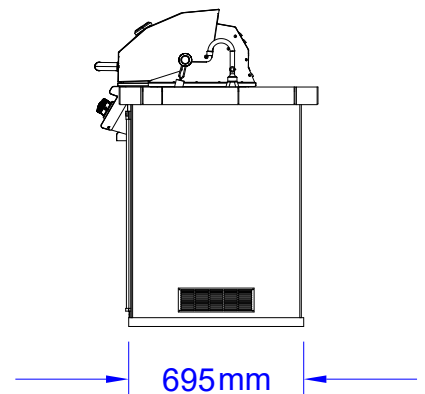

ITEMS: #31010 (STUCCO)
 OUTDOOR KITCHEN ODK
 STANDARD

Top View

Isometric View

Front View

Side View

SPEC SHEET NOTES:

1. SCALE: 1 : 30 (Printer page scaling none, do not use fit to printable area option)
2. VISION: 08/2018