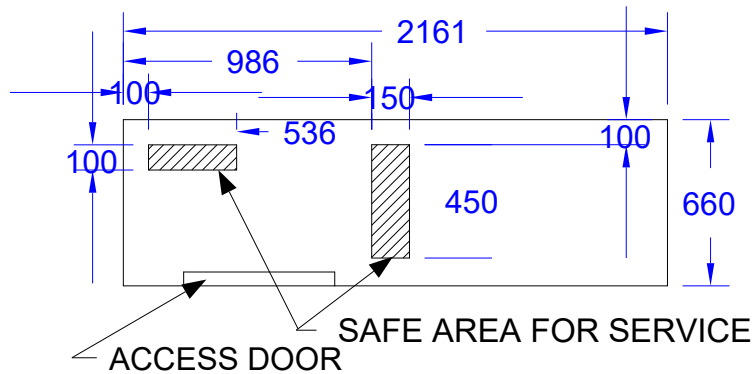

ITEMS: #31010 (STUCCO)
 OUTDOOR KITCHEN ODK
 STANDARD

Top View

Isometric View

Front View

Side View

SPEC SHEET NOTES:

1. SCALE: 1 : 30 (Printer page scaling none, do not use fit to printable area option)
2. VISION: 08/2018