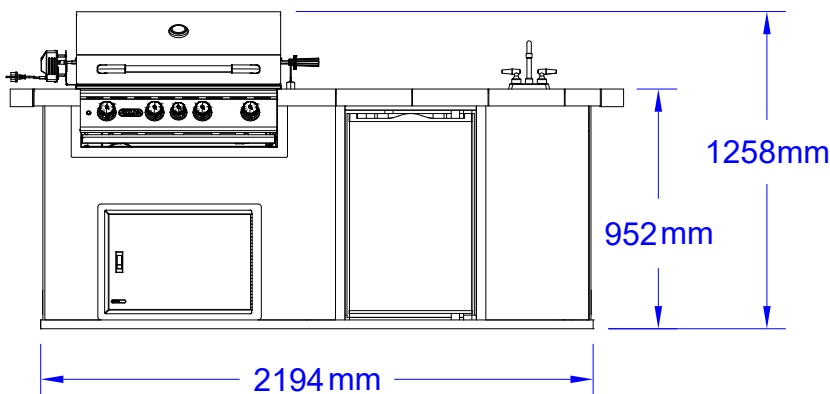

ITEMS: #31010 (STUCCO)
 OUTDOOR KITCHEN ODK
 STANDARD

Top View

Isometric View

Front View

Side View

SPEC SHEET NOTES:

1. SCALE: 1 : 30 (Printer page scaling none, do not use fit to printable area option)
2. VISION: 08/2018