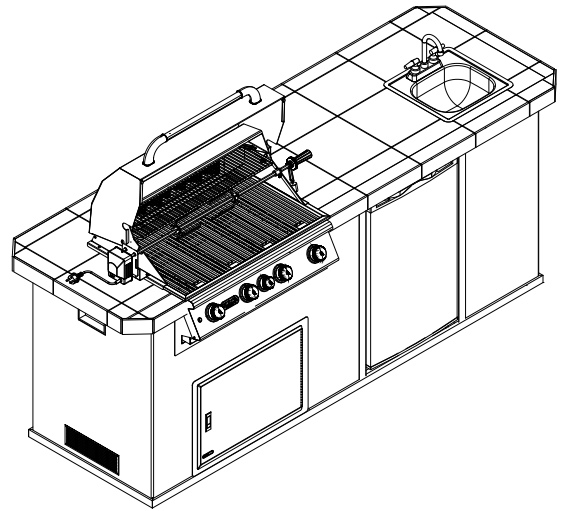

ITEMS: #31010 (STUCCO)
 OUTDOOR KITCHEN ODK
 STANDARD

Top View

Isometric View

Front View

Side View

SPEC SHEET NOTES:

1. SCALE: 1 : 30 (Printer page scaling none, do not use fit to printable area option)
2. VISION: 08/2018