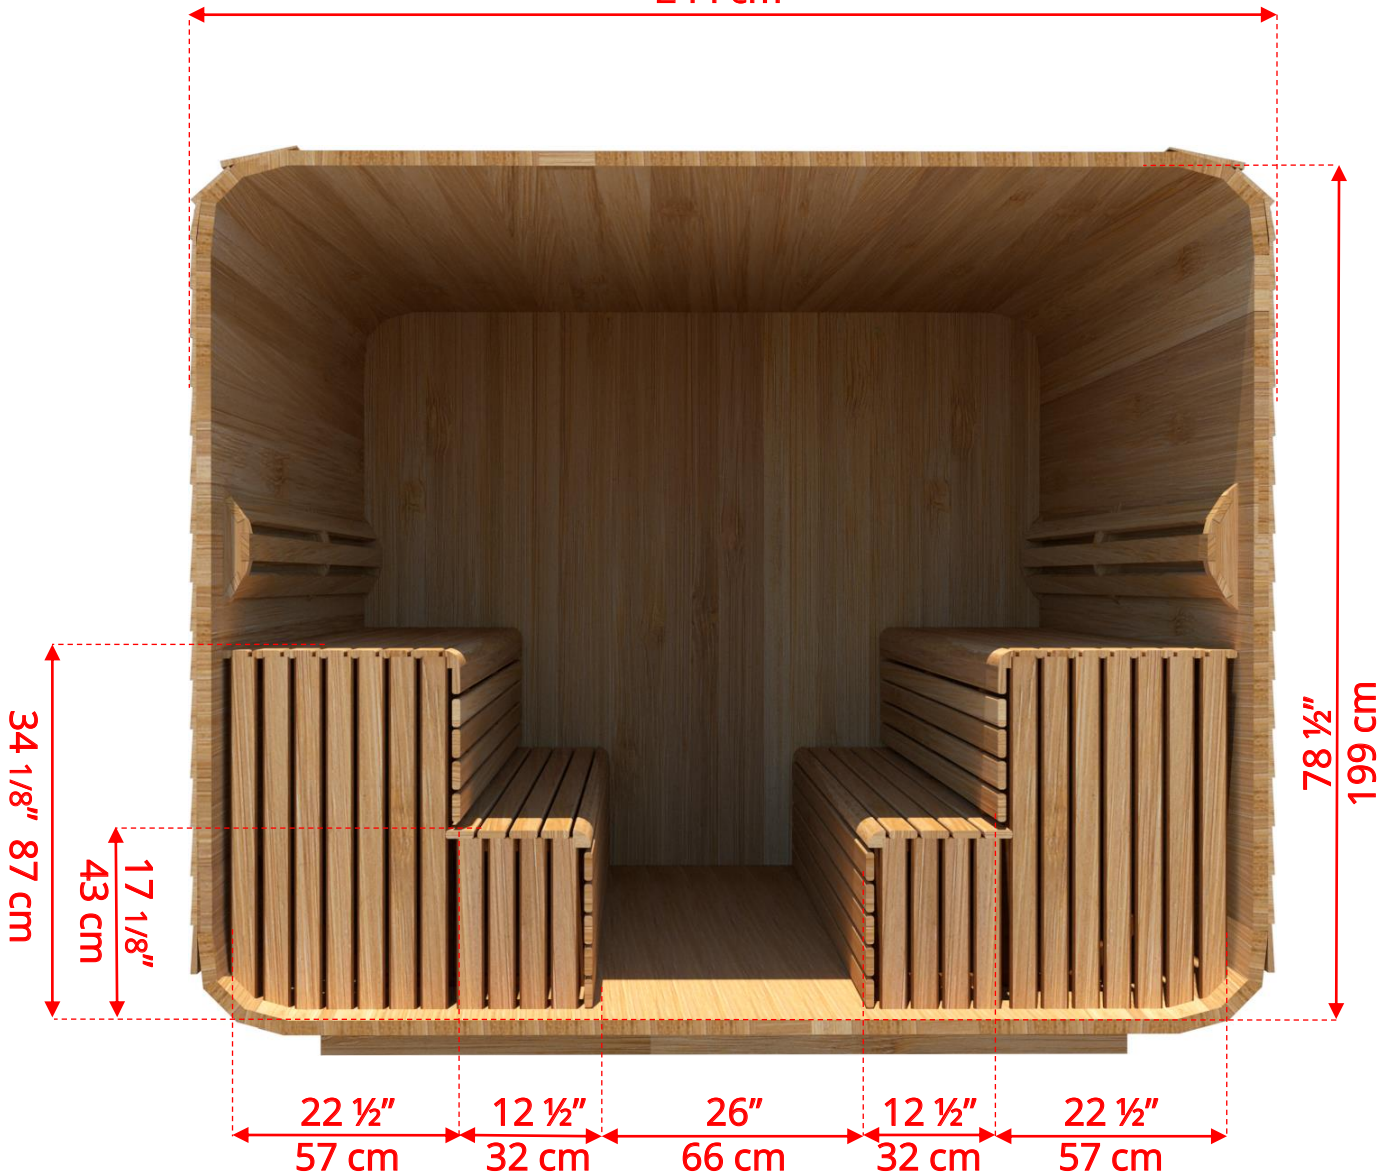

LUBACKB78
2 Tier Benches on Back Wall

880LU/882LU 8'x8' (244cm x 244cm) Luna Sauna

LURBL8
Luna L Benches on Right Side

880LU/882LU 8'x8' (244cm x 244cm) Luna Sauna

LURBL8
Luna L Benches on Right Side

880LU/882LU 8'x8' (244cm x 244cm) Luna Sauna

LULBL8
Luna L Benches on Left Side

880LU/882LU 8'x8' (244cm x 244cm) Luna Sauna

LULBL8
Luna L Benches on Left Side

880LU/882LU 8'x8' (244cm x 244cm) Luna Sauna

LUSIDE8
8' Luna Side Wall Benches

96"
244 cm

880LU/882LU 8'x8' (244cm x 244cm) Luna Sauna

LULRSIDE8
8' Luna Lounge on Right, 2 Tier on Left

880LU/882LU 8'x8' (244cm x 244cm) Luna Sauna

LULLSIDE8
8' Luna Lounge on Left, 2 Tier on Right

880LU/882LU 8'x8' (244cm x 244cm) Luna Sauna

LUBACK
Lounge Bench on Back Wall

880LU/882LU 8'x8' (244cm x 244cm) Luna Sauna

LULSIDE8
8' Luna Side Wall Lounge Benches

880LU/882LU 8'x8' (244cm x 244cm) Luna Sauna

Wood Burning Heater

BSB212 – Chimney Heat Shield Set for out the Back Wall