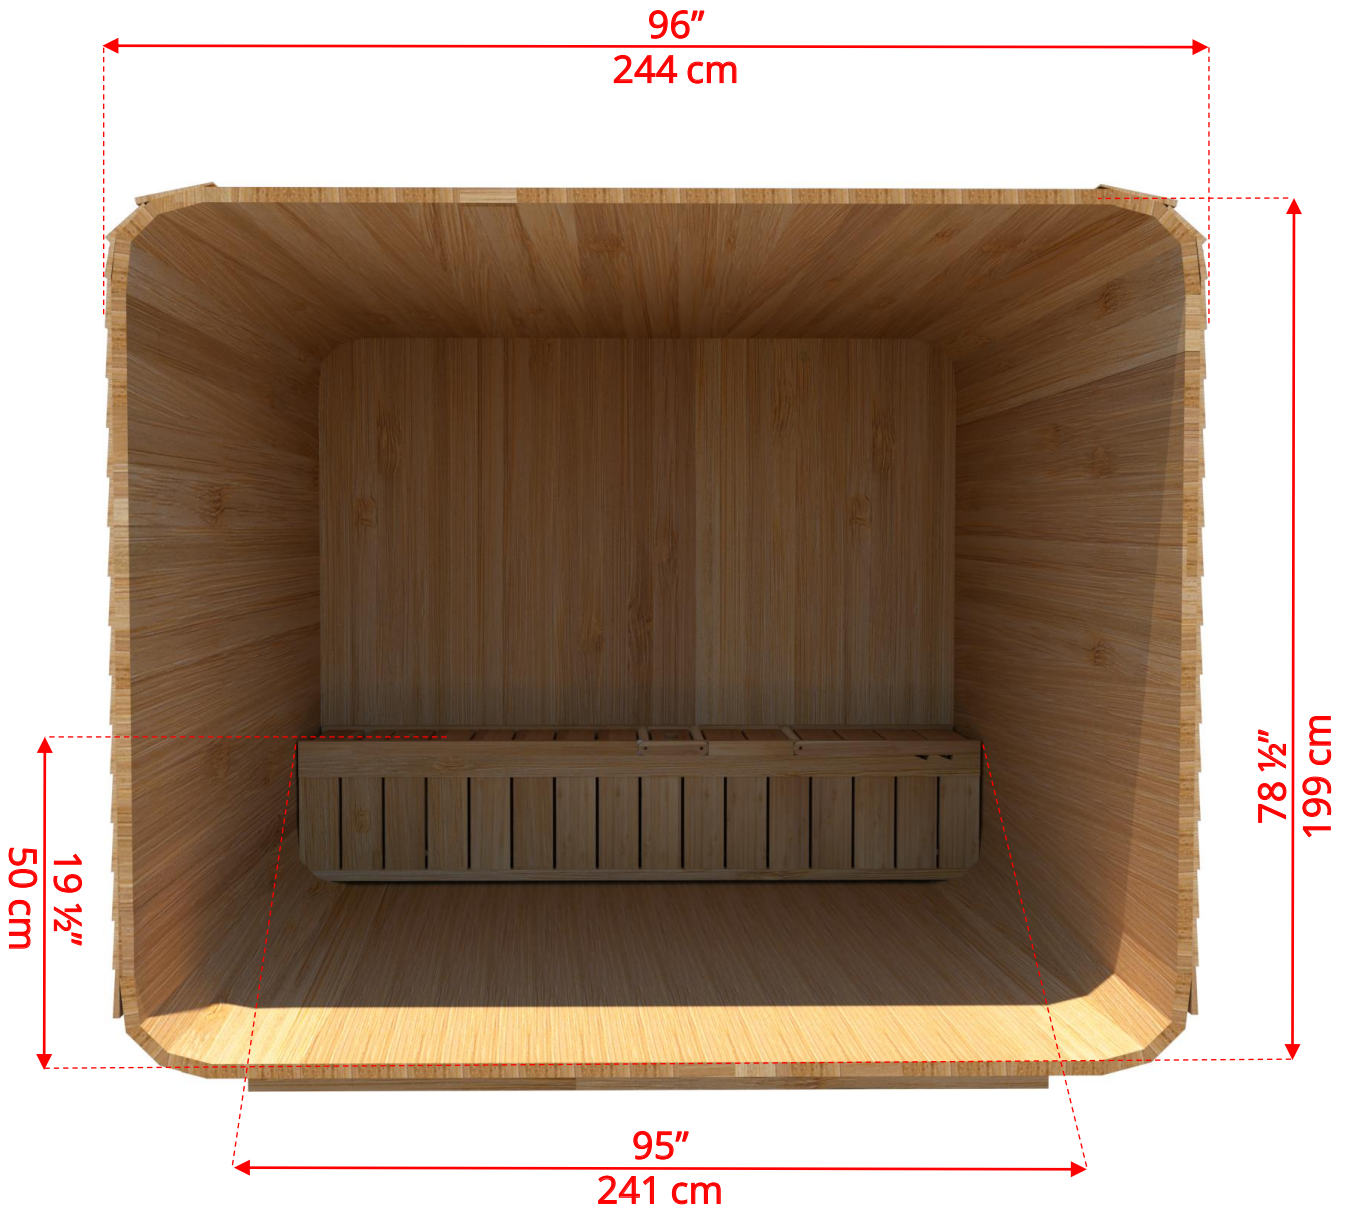

LUBACKB78
2 Tier Benches on Back Wall

880LU/882LU 8'x8' (244cm x 244cm) Luna Sauna

LURBL8
Luna L Benches on Right Side

880LU/882LU 8'x8' (244cm x 244cm) Luna Sauna

LURBL8
Luna L Benches on Right Side

880LU/882LU 8'x8' (244cm x 244cm) Luna Sauna

LULBL8
Luna L Benches on Left Side

880LU/882LU 8'x8' (244cm x 244cm) Luna Sauna

LULBL8
Luna L Benches on Left Side

880LU/882LU 8'x8' (244cm x 244cm) Luna Sauna

LUSIDE8
8' Luna Side Wall Benches

96"
244 cm

880LU/882LU 8'x8' (244cm x 244cm) Luna Sauna

LULRSIDE8
8' Luna Lounge on Right, 2 Tier on Left

880LU/882LU 8'x8' (244cm x 244cm) Luna Sauna

LULLSIDE8
8' Luna Lounge on Left, 2 Tier on Right

880LU/882LU 8'x8' (244cm x 244cm) Luna Sauna

LUBACK
Lounge Bench on Back Wall

880LU/882LU 8'x8' (244cm x 244cm) Luna Sauna

LULSIDE8
8' Luna Side Wall Lounge Benches

880LU/882LU 8'x8' (244cm x 244cm) Luna Sauna

Wood Burning Heater

BSB212 – Chimney Heat Shield Set for out the Back Wall