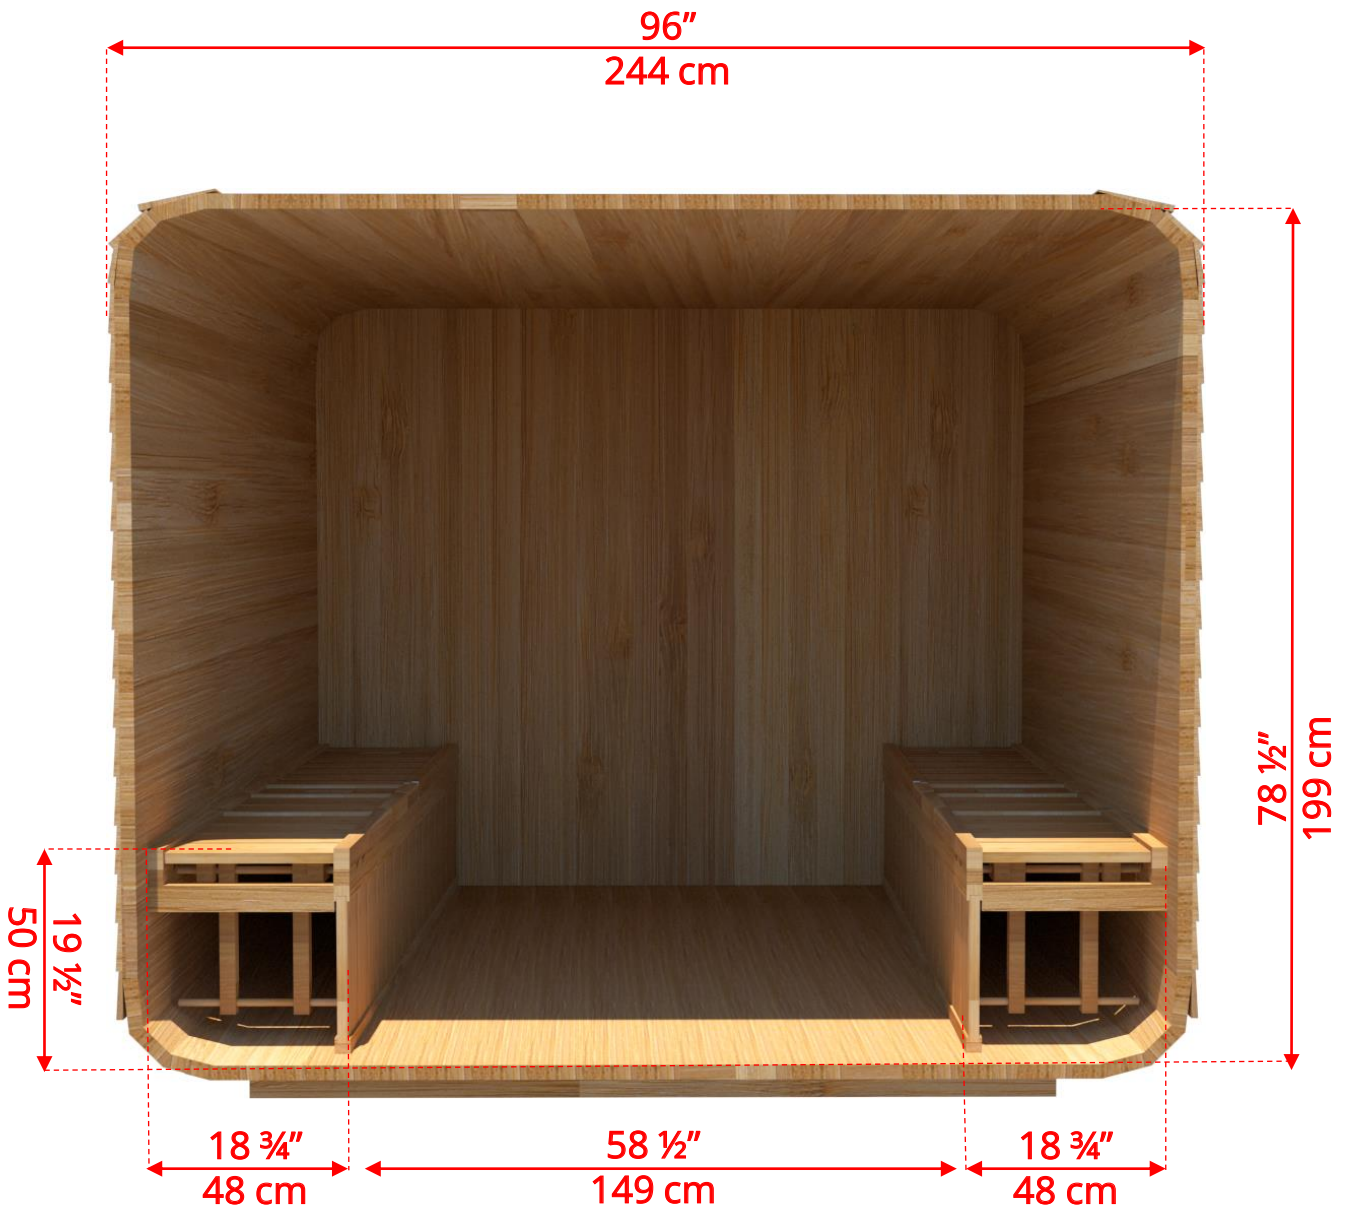

LUBACKB78
2 Tier Benches on Back Wall

880LU/882LU 8'x8' (244cm x 244cm) Luna Sauna

LURBL8
Luna L Benches on Right Side

880LU/882LU 8'x8' (244cm x 244cm) Luna Sauna

LURBL8
Luna L Benches on Right Side

880LU/882LU 8'x8' (244cm x 244cm) Luna Sauna

LULBL8
Luna L Benches on Left Side

880LU/882LU 8'x8' (244cm x 244cm) Luna Sauna

LULBL8
Luna L Benches on Left Side

880LU/882LU 8'x8' (244cm x 244cm) Luna Sauna

LUSIDE8
8' Luna Side Wall Benches

96"
244 cm

880LU/882LU 8'x8' (244cm x 244cm) Luna Sauna

LULRSIDE8
8' Luna Lounge on Right, 2 Tier on Left

880LU/882LU 8'x8' (244cm x 244cm) Luna Sauna

LULLSIDE8
8' Luna Lounge on Left, 2 Tier on Right

880LU/882LU 8'x8' (244cm x 244cm) Luna Sauna

LUBACK
Lounge Bench on Back Wall

880LU/882LU 8'x8' (244cm x 244cm) Luna Sauna

LULSIDE8
8' Luna Side Wall Lounge Benches

880LU/882LU 8'x8' (244cm x 244cm) Luna Sauna

Wood Burning Heater

BSB212 – Chimney Heat Shield Set for out the Back Wall