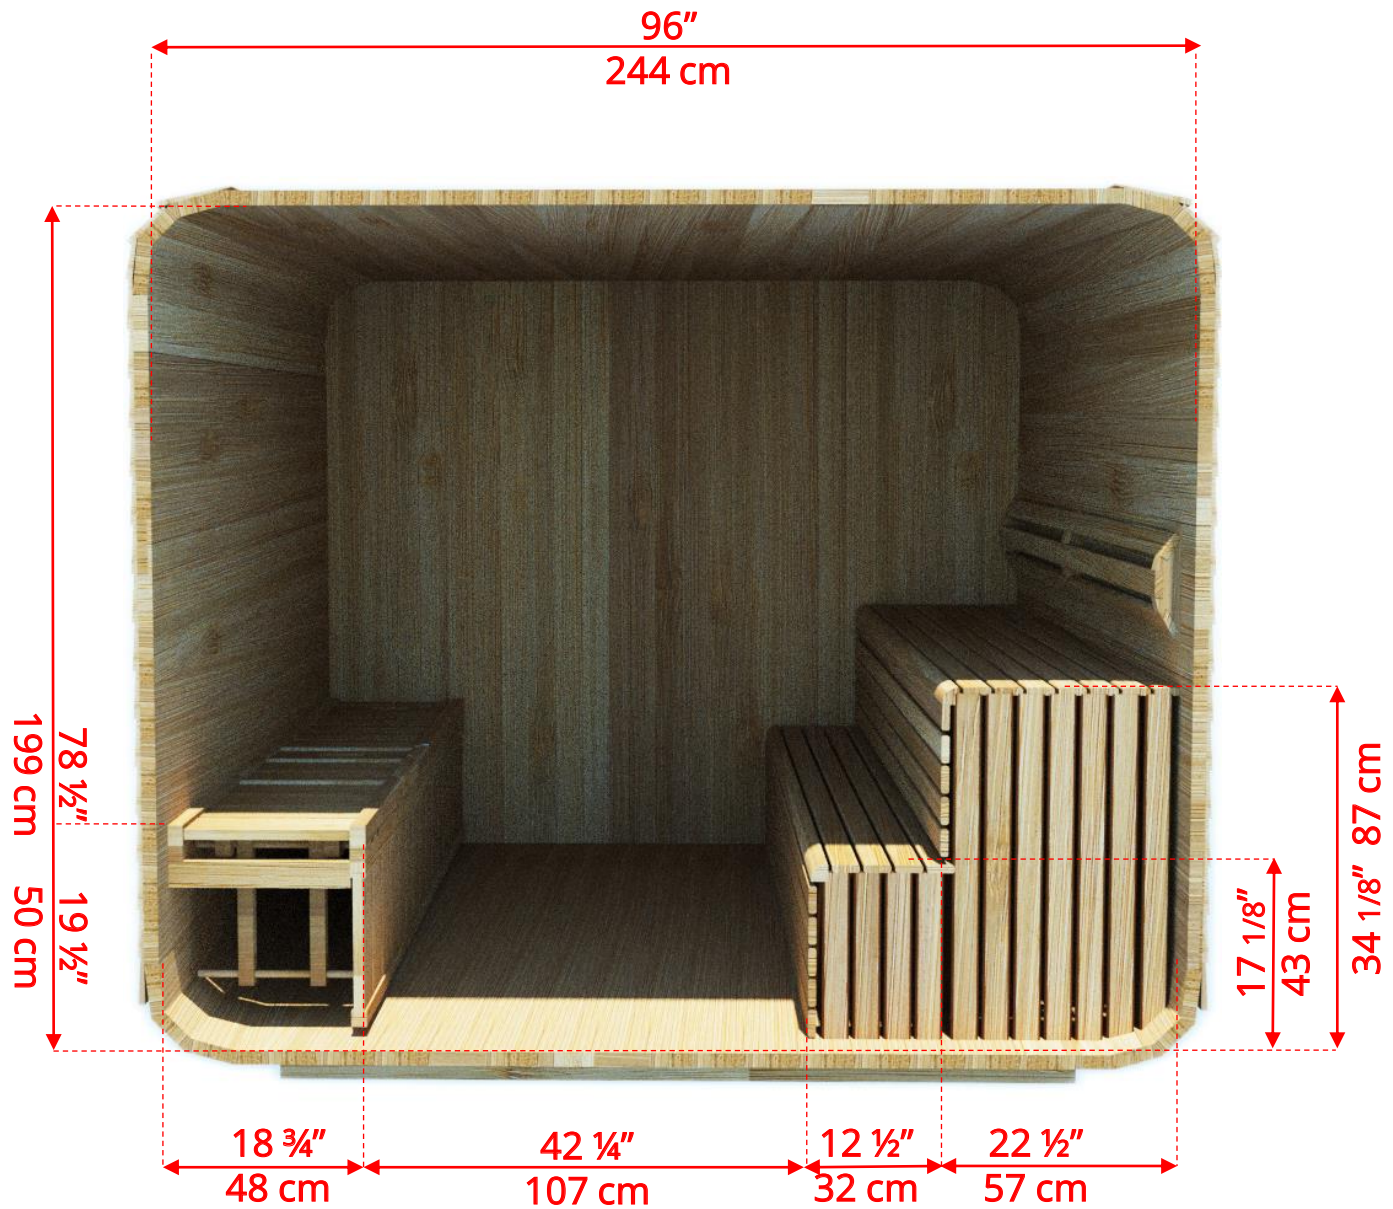

LUBACKB78
2 Tier Benches on Back Wall

880LU/882LU 8'x8' (244cm x 244cm) Luna Sauna

LURBL8
Luna L Benches on Right Side

880LU/882LU 8'x8' (244cm x 244cm) Luna Sauna

LURBL8
Luna L Benches on Right Side

880LU/882LU 8'x8' (244cm x 244cm) Luna Sauna

LULBL8
Luna L Benches on Left Side

880LU/882LU 8'x8' (244cm x 244cm) Luna Sauna

LULBL8
Luna L Benches on Left Side

880LU/882LU 8'x8' (244cm x 244cm) Luna Sauna

LUSIDE8
8' Luna Side Wall Benches

96"
244 cm

880LU/882LU 8'x8' (244cm x 244cm) Luna Sauna

LULRSIDE8
8' Luna Lounge on Right, 2 Tier on Left

880LU/882LU 8'x8' (244cm x 244cm) Luna Sauna

LULLSIDE8
8' Luna Lounge on Left, 2 Tier on Right

880LU/882LU 8'x8' (244cm x 244cm) Luna Sauna

LUBACK
Lounge Bench on Back Wall

880LU/882LU 8'x8' (244cm x 244cm) Luna Sauna

LULSIDE8
8' Luna Side Wall Lounge Benches

880LU/882LU 8'x8' (244cm x 244cm) Luna Sauna

Wood Burning Heater

BSB212 – Chimney Heat Shield Set for out the Back Wall