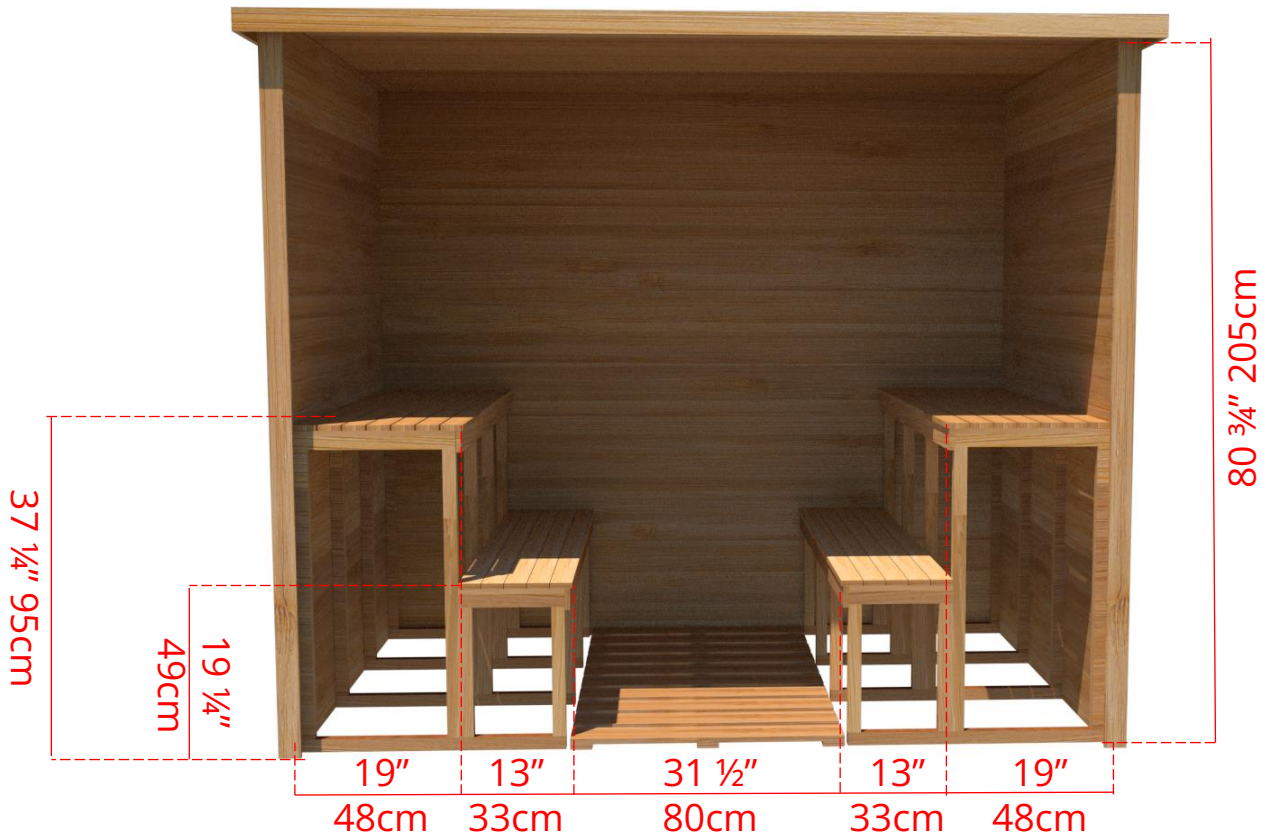

LS680/LS682

6' x 8' Indoor Cabin Sauna

Please note:

If choosing the Solid wood Floor option for an indoor cabin sauna the overall height of the sauna will increase 1 ½" (38mm)

LS680/LS682

6' x 8' Indoor Cabin Sauna

Side View

76 ³/₄" 194cm

72 ¹/₄" 184cm

Please note:

If choosing the Solid wood Floor option for an indoor cabin sauna the overall height of the sauna will increase 1 ¹/₂" (38mm)

LS680/LS682

6' x 8' Indoor Cabin Sauna

IC68B - 2 Tier Back Wall Bench

LS680/LS682

6' x 8' Indoor Cabin Sauna

IC68L - 2 Tier Bench on Back Wall & 2 Tier Bench on Left Side

LS680/LS682

6' x 8' Indoor Cabin Sauna

IC68R - 2 Tier Bench on Back Wall & 2 Tier Bench on Right Side

LS680/LS682

6' x 8' Indoor Cabin Sauna

IC68S2 - 2 Tier Side Wall Benches

LS680/LS682

6' x 8' Indoor Cabin Sauna

IC68Y - Yoga Sauna Fold Up Bench (No Floor in Sauna)

LS680/LS682 6' x 8' Indoor Cabin Sauna

Front Wall Options