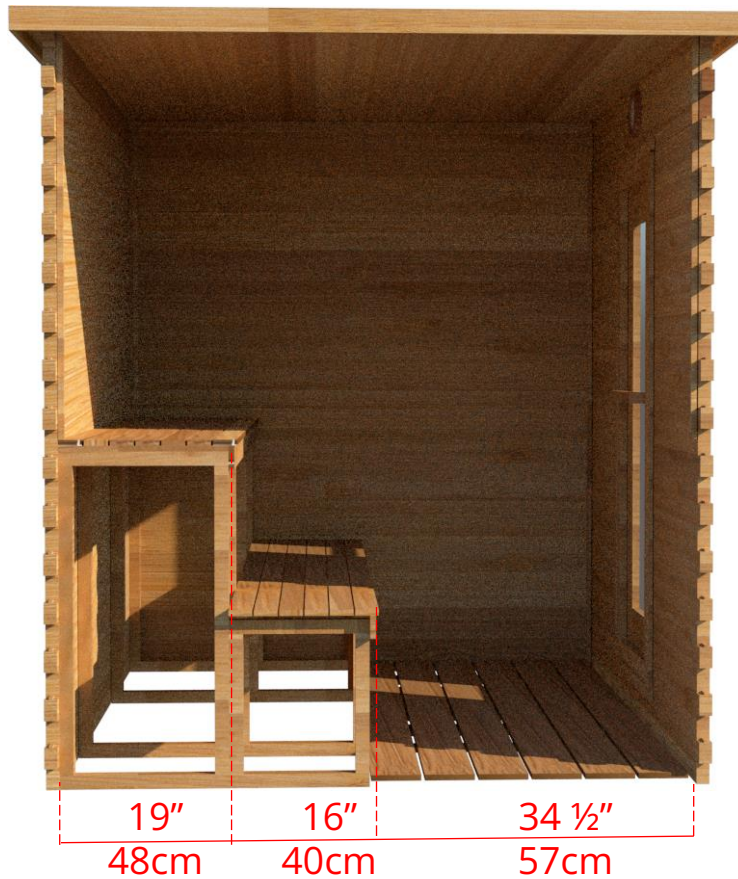

LS680/LS682

6' x 8' Indoor Cabin Sauna

Please note:

If choosing the Solid wood Floor option for an indoor cabin sauna the overall height of the sauna will increase 1 ½" (38mm)

LS680/LS682

6' x 8' Indoor Cabin Sauna

Side View

76 ³/₄" 194cm

72 ¹/₄" 184cm

Please note:

If choosing the Solid wood Floor option for an indoor cabin sauna the overall height of the sauna will increase 1 ¹/₂" (38mm)

LS680/LS682

6' x 8' Indoor Cabin Sauna

IC68B - 2 Tier Back Wall Bench

LS680/LS682

6' x 8' Indoor Cabin Sauna

IC68L - 2 Tier Bench on Back Wall & 2 Tier Bench on Left Side

LS680/LS682

6' x 8' Indoor Cabin Sauna

IC68R - 2 Tier Bench on Back Wall & 2 Tier Bench on Right Side

LS680/LS682

6' x 8' Indoor Cabin Sauna

IC68S2 - 2 Tier Side Wall Benches

LS680/LS682

6' x 8' Indoor Cabin Sauna

IC68Y - Yoga Sauna Fold Up Bench (No Floor in Sauna)

LS680/LS682 6' x 8' Indoor Cabin Sauna

Front Wall Options