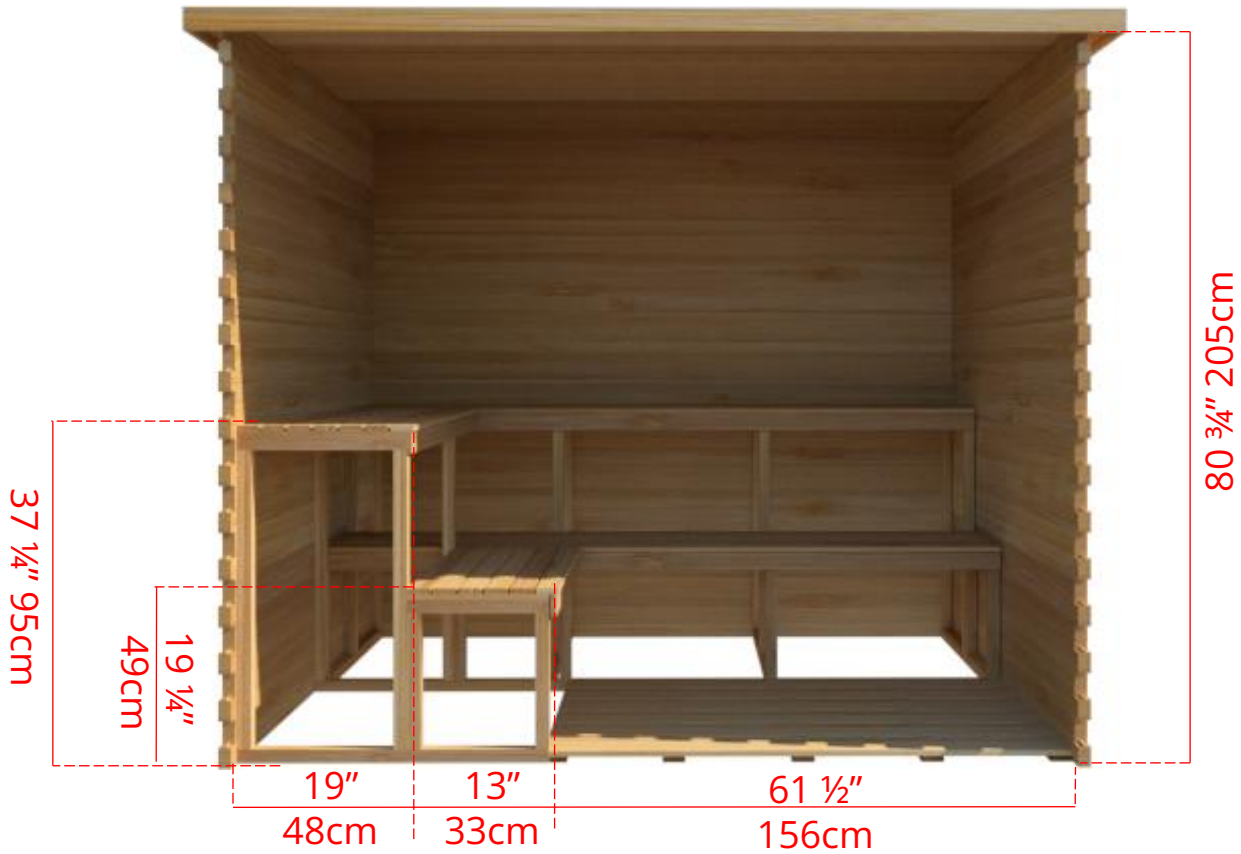

LS680/LS682

6' x 8' Indoor Cabin Sauna

Please note:

If choosing the Solid wood Floor option for an indoor cabin sauna the overall height of the sauna will increase 1 ½" (38mm)

LS680/LS682

6' x 8' Indoor Cabin Sauna

Side View

76 ³/₄" 194cm

72 ¹/₄" 184cm

Please note:

If choosing the Solid wood Floor option for an indoor cabin sauna the overall height of the sauna will increase 1 ¹/₂" (38mm)

LS680/LS682

6' x 8' Indoor Cabin Sauna

IC68B - 2 Tier Back Wall Bench

LS680/LS682

6' x 8' Indoor Cabin Sauna

IC68L - 2 Tier Bench on Back Wall & 2 Tier Bench on Left Side

LS680/LS682

6' x 8' Indoor Cabin Sauna

IC68R - 2 Tier Bench on Back Wall & 2 Tier Bench on Right Side

LS680/LS682

6' x 8' Indoor Cabin Sauna

IC68S2 - 2 Tier Side Wall Benches

LS680/LS682

6' x 8' Indoor Cabin Sauna

IC68Y - Yoga Sauna Fold Up Bench (No Floor in Sauna)

LS680/LS682 6' x 8' Indoor Cabin Sauna

Front Wall Options