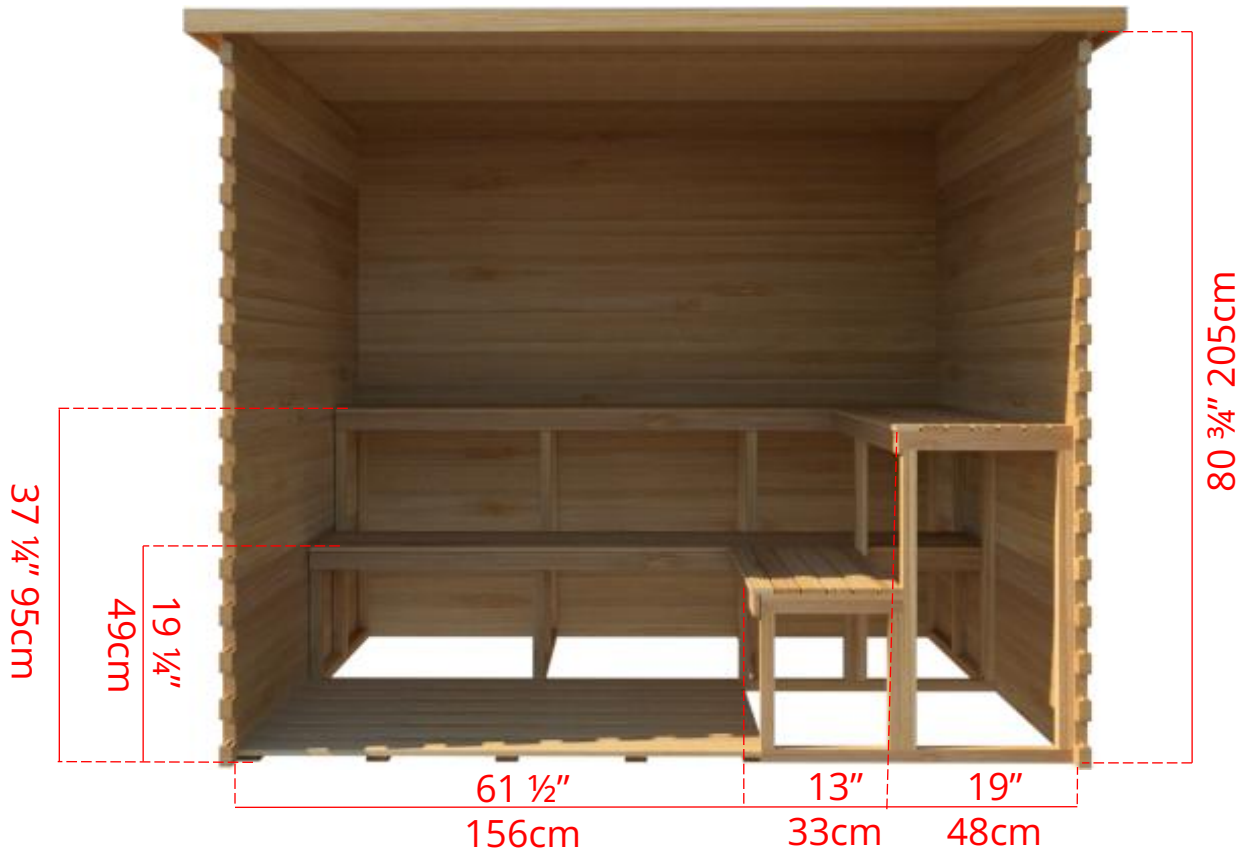

LS680/LS682

6' x 8' Indoor Cabin Sauna

Please note:

If choosing the Solid wood Floor option for an indoor cabin sauna the overall height of the sauna will increase 1 ½" (38mm)

LS680/LS682

6' x 8' Indoor Cabin Sauna

Side View

76 ³/₄" 194cm

72 ¹/₄" 184cm

Please note:

If choosing the Solid wood Floor option for an indoor cabin sauna the overall height of the sauna will increase 1 ¹/₂" (38mm)

LS680/LS682

6' x 8' Indoor Cabin Sauna

IC68B - 2 Tier Back Wall Bench

LS680/LS682

6' x 8' Indoor Cabin Sauna

IC68L - 2 Tier Bench on Back Wall & 2 Tier Bench on Left Side

LS680/LS682

6' x 8' Indoor Cabin Sauna

IC68R - 2 Tier Bench on Back Wall & 2 Tier Bench on Right Side

LS680/LS682

6' x 8' Indoor Cabin Sauna

IC68S2 - 2 Tier Side Wall Benches

LS680/LS682

6' x 8' Indoor Cabin Sauna

IC68Y - Yoga Sauna Fold Up Bench (No Floor in Sauna)

LS680/LS682 6' x 8' Indoor Cabin Sauna

Front Wall Options