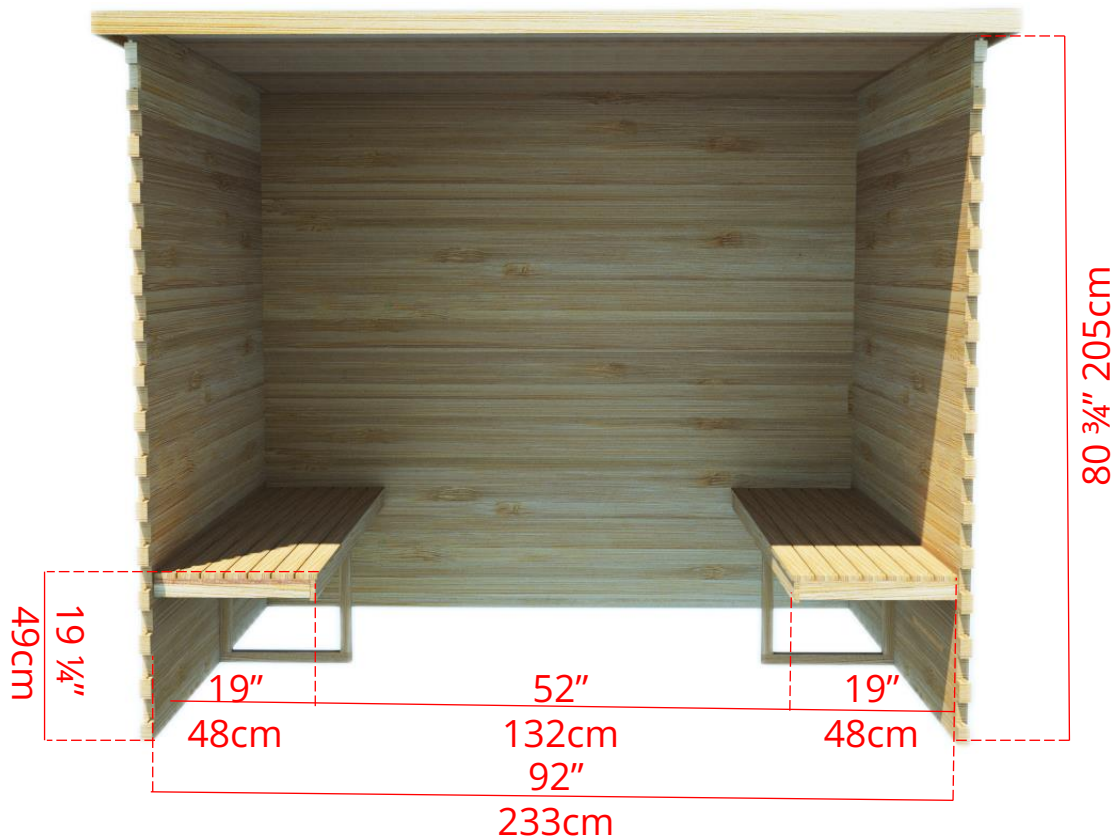

LS680/LS682

6' x 8' Indoor Cabin Sauna

Please note:

If choosing the Solid wood Floor option for an indoor cabin sauna the overall height of the sauna will increase 1 ½" (38mm)

LS680/LS682

6' x 8' Indoor Cabin Sauna

IC68B - 2 Tier Back Wall Bench

LS680/LS682

6' x 8' Indoor Cabin Sauna

IC68L - 2 Tier Bench on Back Wall & 2 Tier Bench on Left Side

LS680/LS682

6' x 8' Indoor Cabin Sauna

IC68R - 2 Tier Bench on Back Wall & 2 Tier Bench on Right Side

LS680/LS682

6' x 8' Indoor Cabin Sauna

IC68S2 - 2 Tier Side Wall Benches

LS680/LS682

6' x 8' Indoor Cabin Sauna

IC68Y - Yoga Sauna Fold Up Bench (No Floor in Sauna)

LS680/LS682 6' x 8' Indoor Cabin Sauna

Front Wall Options

C8DL - Door on left & no Window
Or
C8DR - Door on right & no Window

C8DLW - Door on left & Window on right
Or
C8DRW - Door on right & Window on left
(14 3/4" x 53 1/4" Window)

C8DM - Door in middle & no Window