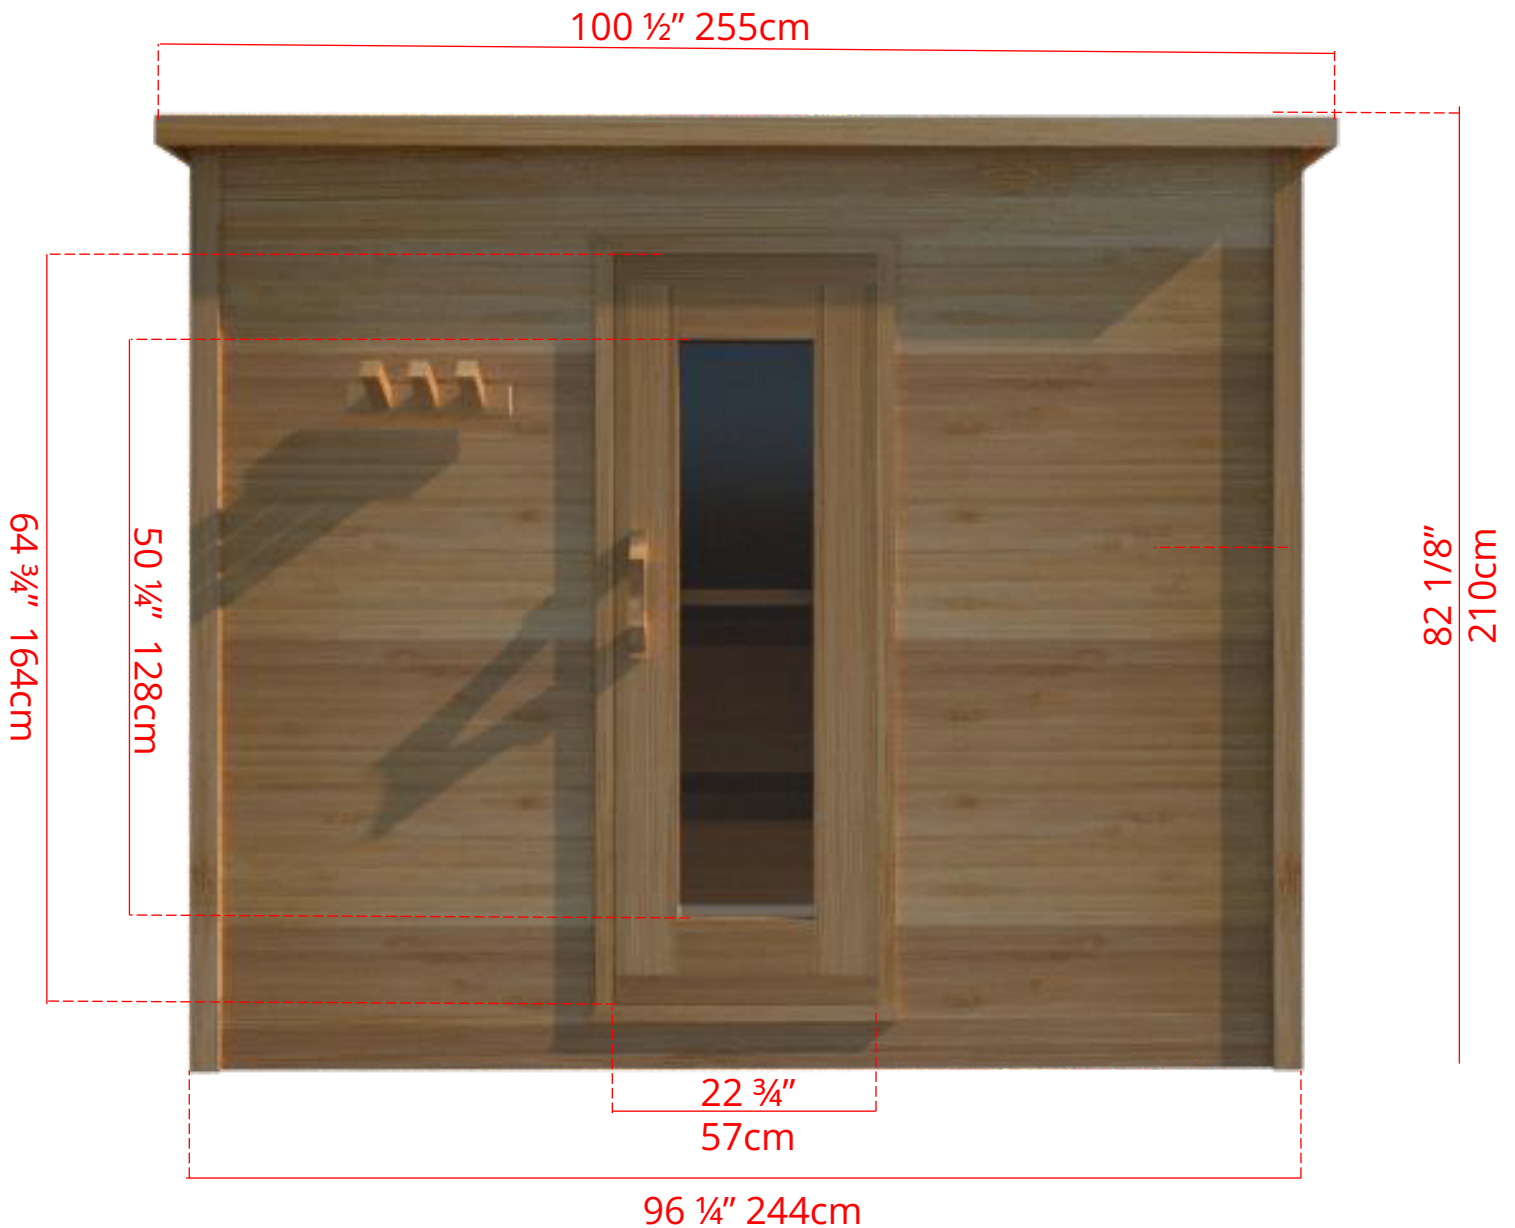

LS680/LS682

6' x 8' Indoor Cabin Sauna

Please note:

If choosing the Solid wood Floor option for an indoor cabin sauna the overall height of the sauna will increase 1 ½" (38mm)

LS680/LS682

6' x 8' Indoor Cabin Sauna

Side View

76 ³/₄" 194cm

72 ¹/₄" 184cm

Please note:

If choosing the Solid wood Floor option for an indoor cabin sauna the overall height of the sauna will increase 1 ¹/₂" (38mm)

LS680/LS682

6' x 8' Indoor Cabin Sauna

IC68B - 2 Tier Back Wall Bench

LS680/LS682

6' x 8' Indoor Cabin Sauna

IC68L - 2 Tier Bench on Back Wall & 2 Tier Bench on Left Side

LS680/LS682

6' x 8' Indoor Cabin Sauna

IC68R - 2 Tier Bench on Back Wall & 2 Tier Bench on Right Side

LS680/LS682

6' x 8' Indoor Cabin Sauna

IC68S2 - 2 Tier Side Wall Benches

LS680/LS682

6' x 8' Indoor Cabin Sauna

IC68Y - Yoga Sauna Fold Up Bench (No Floor in Sauna)

LS680/LS682 6' x 8' Indoor Cabin Sauna

Front Wall Options