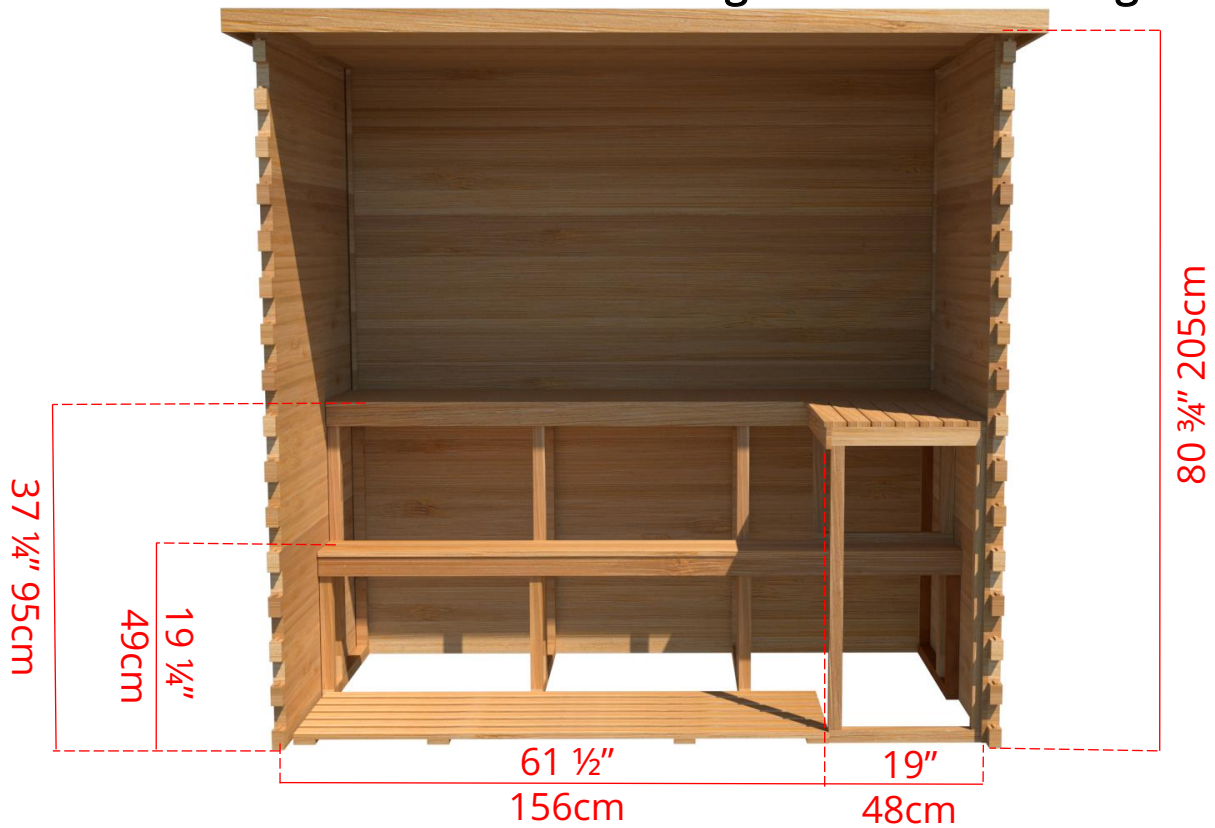

LS670/LS672 6' x 7' Indoor Cabin Sauna

Please note:

If choosing the Solid wood Floor option for an indoor cabin sauna the overall height of the sauna will increase 1 1/2" (38mm)

LS670/LS672

6' x 7' Indoor Cabin Sauna

Side View

76 ³/₄" 194cm

72 ¹/₄" 184cm

Please note:

If choosing the Solid wood Floor option for an indoor cabin sauna the overall height of the sauna will increase 1 ¹/₂" (38mm)

LS670/LS672

6' x 7' Indoor Cabin Sauna

IC67B - 2 Tier Back Wall Bench

LS670/LS672 6' x 7' Indoor Cabin Sauna

IC67L - 2 Tier Back Wall Bench & Single Tier Bench on Left Side

LS670/LS672 6' x 7' Indoor Cabin Sauna

IC67R - 2 Tier Back Wall Bench & Single Tier Bench on Right Side

LS670/LS672

6' x 7' Indoor Cabin Sauna

IC67S - Single Tier Side Wall Benches

LS670/LS672 6' x 7' Indoor Cabin Sauna

Front Wall Options

C7DL - Door on left & no Window
Or
C7DR - Door on right & no Window

C7DLW - Door on left & Window on right
Or
C7DRW - Door on right & Window on left
(14 3/4" x 53 1/4" Window)