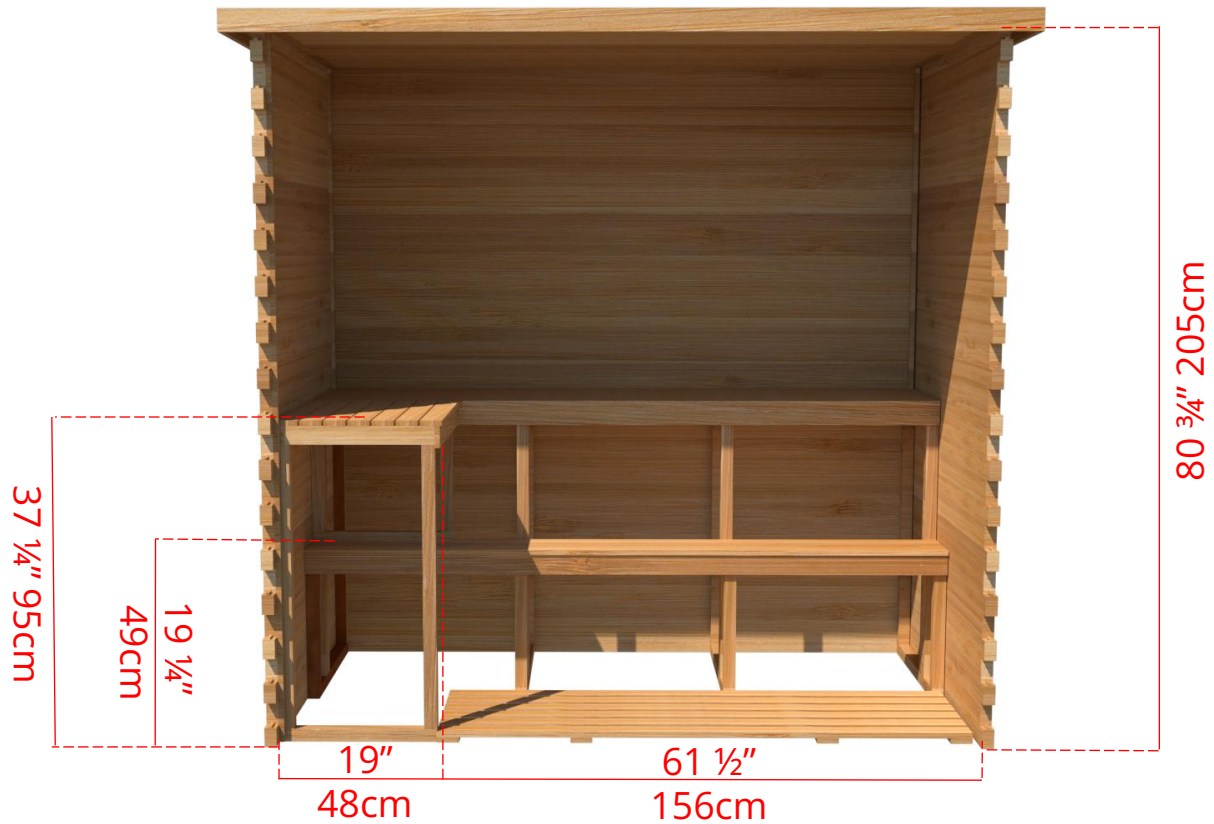

LS670/LS672 6' x 7' Indoor Cabin Sauna

Please note:

If choosing the Solid wood Floor option for an indoor cabin sauna the overall height of the sauna will increase 1 1/2" (38mm)

LS670/LS672

6' x 7' Indoor Cabin Sauna

Side View

76 ³/₄" 194cm

72 ¹/₄" 184cm

Please note:

If choosing the Solid wood Floor option for an indoor cabin sauna the overall height of the sauna will increase 1 ¹/₂" (38mm)

LS670/LS672

6' x 7' Indoor Cabin Sauna

IC67B - 2 Tier Back Wall Bench

LS670/LS672 6' x 7' Indoor Cabin Sauna

IC67L - 2 Tier Back Wall Bench & Single Tier Bench on Left Side

LS670/LS672 6' x 7' Indoor Cabin Sauna

IC67R - 2 Tier Back Wall Bench & Single Tier Bench on Right Side

LS670/LS672

6' x 7' Indoor Cabin Sauna

IC67S - Single Tier Side Wall Benches

LS670/LS672 6' x 7' Indoor Cabin Sauna

Front Wall Options

C7DL - Door on left & no Window
Or
C7DR - Door on right & no Window

C7DLW - Door on left & Window on right
Or
C7DRW - Door on right & Window on left
(14 3/4" x 53 1/4" Window)