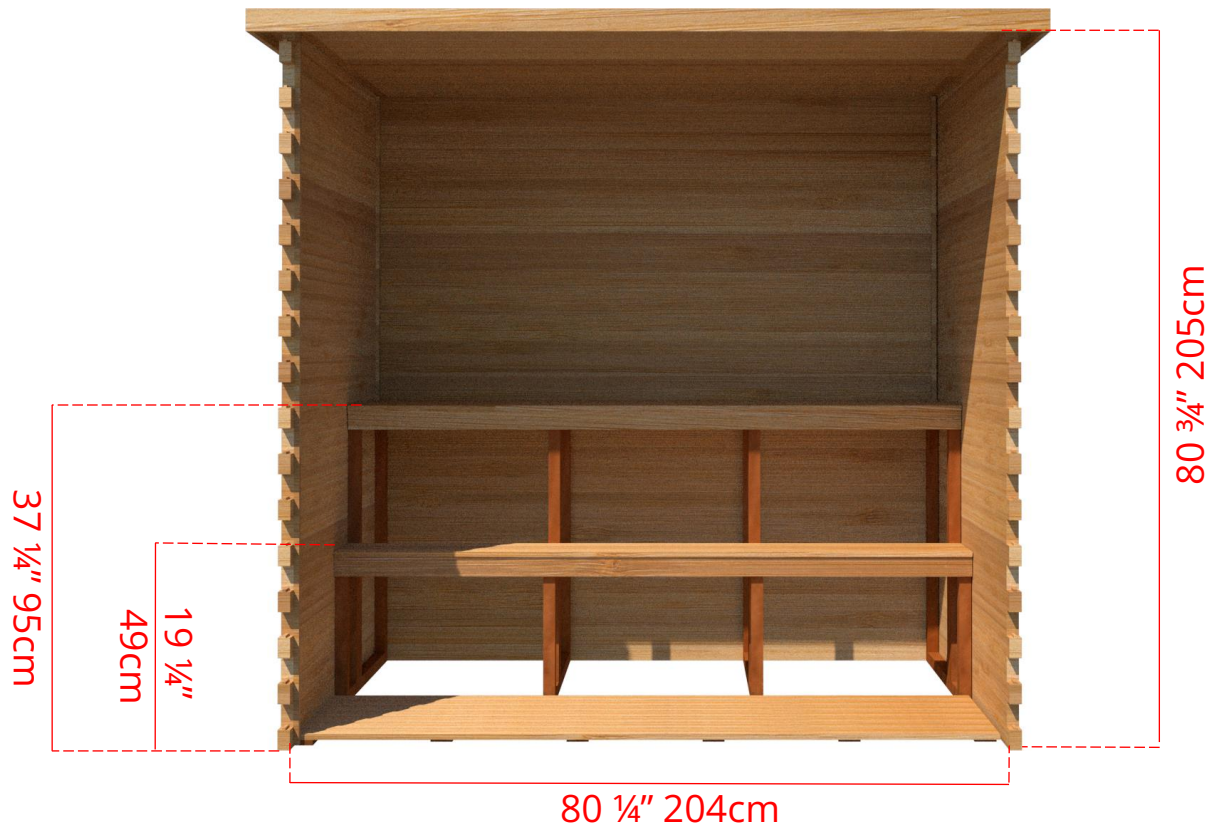

LS670/LS672 6' x 7' Indoor Cabin Sauna

Please note:

If choosing the Solid wood Floor option for an indoor cabin sauna the overall height of the sauna will increase 1 1/2" (38mm)

LS670/LS672

6' x 7' Indoor Cabin Sauna

Side View

76 ³/₄" 194cm

72 ¹/₄" 184cm

Please note:

If choosing the Solid wood Floor option for an indoor cabin sauna the overall height of the sauna will increase 1 ¹/₂" (38mm)

LS670/LS672

6' x 7' Indoor Cabin Sauna

IC67B - 2 Tier Back Wall Bench

LS670/LS672 6' x 7' Indoor Cabin Sauna

IC67L - 2 Tier Back Wall Bench & Single Tier Bench on Left Side

LS670/LS672 6' x 7' Indoor Cabin Sauna

IC67R - 2 Tier Back Wall Bench & Single Tier Bench on Right Side

LS670/LS672

6' x 7' Indoor Cabin Sauna

IC67S - Single Tier Side Wall Benches

LS670/LS672 6' x 7' Indoor Cabin Sauna

Front Wall Options

C7DL - Door on left & no Window
Or
C7DR - Door on right & no Window

C7DLW - Door on left & Window on right
Or
C7DRW - Door on right & Window on left
(14 3/4" x 53 1/4" Window)