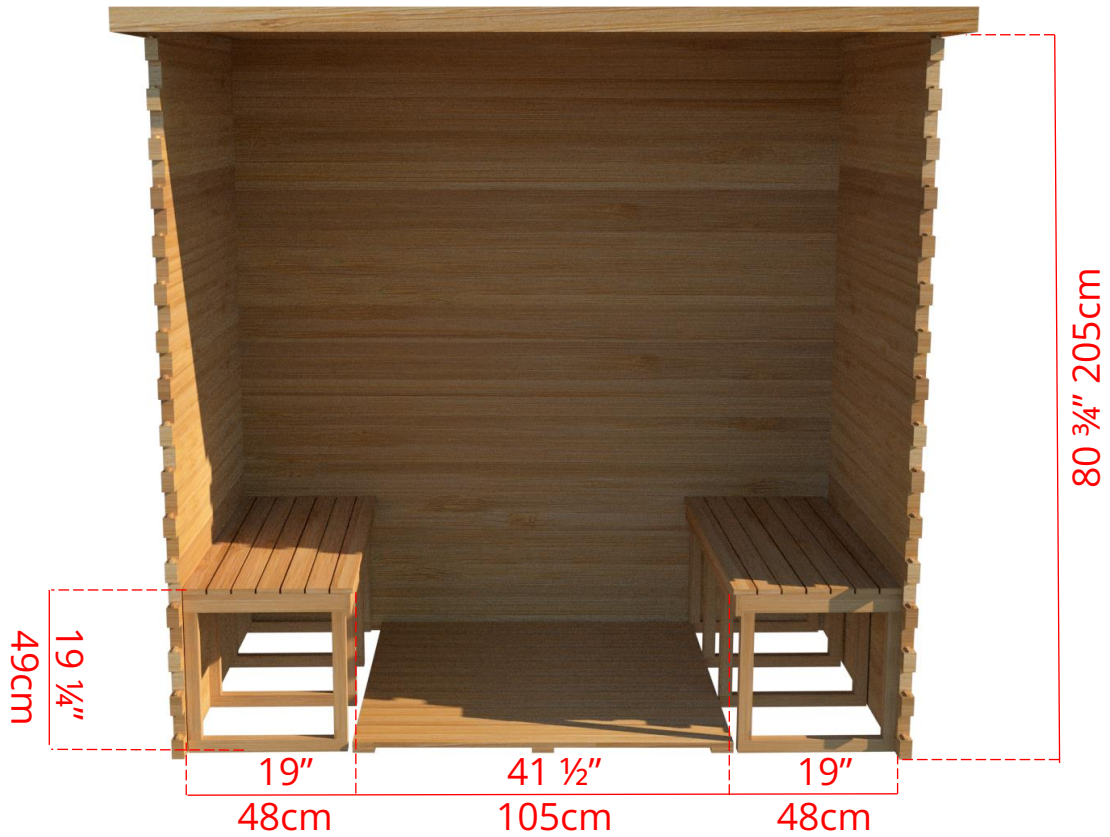

LS670/LS672 6' x 7' Indoor Cabin Sauna

Please note:

If choosing the Solid wood Floor option for an indoor cabin sauna the overall height of the sauna will increase 1 1/2" (38mm)

LS670/LS672

6' x 7' Indoor Cabin Sauna

Side View

76 ³/₄" 194cm

72 ¹/₄" 184cm

Please note:

If choosing the Solid wood Floor option for an indoor cabin sauna the overall height of the sauna will increase 1 ¹/₂" (38mm)

LS670/LS672

6' x 7' Indoor Cabin Sauna

IC67B - 2 Tier Back Wall Bench

LS670/LS672 6' x 7' Indoor Cabin Sauna

IC67L - 2 Tier Back Wall Bench & Single Tier Bench on Left Side

LS670/LS672 6' x 7' Indoor Cabin Sauna

IC67R - 2 Tier Back Wall Bench & Single Tier Bench on Right Side

LS670/LS672

6' x 7' Indoor Cabin Sauna

IC67S - Single Tier Side Wall Benches

LS670/LS672 6' x 7' Indoor Cabin Sauna

Front Wall Options

C7DL - Door on left & no Window
Or
C7DR - Door on right & no Window

C7DLW - Door on left & Window on right
Or
C7DRW - Door on right & Window on left
(14 3/4" x 53 1/4" Window)