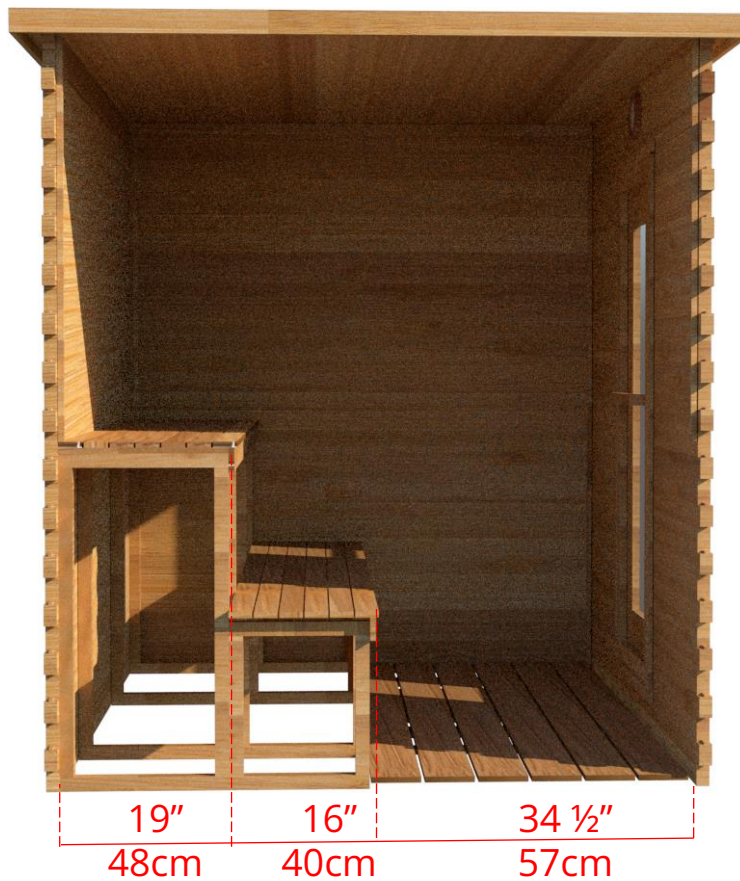

LS670/LS672 6' x 7' Indoor Cabin Sauna

Please note:

If choosing the Solid wood Floor option for an indoor cabin sauna the overall height of the sauna will increase 1 1/2" (38mm)

LS670/LS672

6' x 7' Indoor Cabin Sauna

Side View

76 ³/₄" 194cm

72 ¹/₄" 184cm

Please note:

If choosing the Solid wood Floor option for an indoor cabin sauna the overall height of the sauna will increase 1 ¹/₂" (38mm)

LS670/LS672

6' x 7' Indoor Cabin Sauna

IC67B - 2 Tier Back Wall Bench

LS670/LS672 6' x 7' Indoor Cabin Sauna

IC67L - 2 Tier Back Wall Bench & Single Tier Bench on Left Side

LS670/LS672 6' x 7' Indoor Cabin Sauna

IC67R - 2 Tier Back Wall Bench & Single Tier Bench on Right Side

LS670/LS672

6' x 7' Indoor Cabin Sauna

IC67S - Single Tier Side Wall Benches

LS670/LS672 6' x 7' Indoor Cabin Sauna

Front Wall Options

C7DL - Door on left & no Window
Or
C7DR - Door on right & no Window

C7DLW - Door on left & Window on right
Or
C7DRW - Door on right & Window on left
(14 3/4" x 53 1/4" Window)