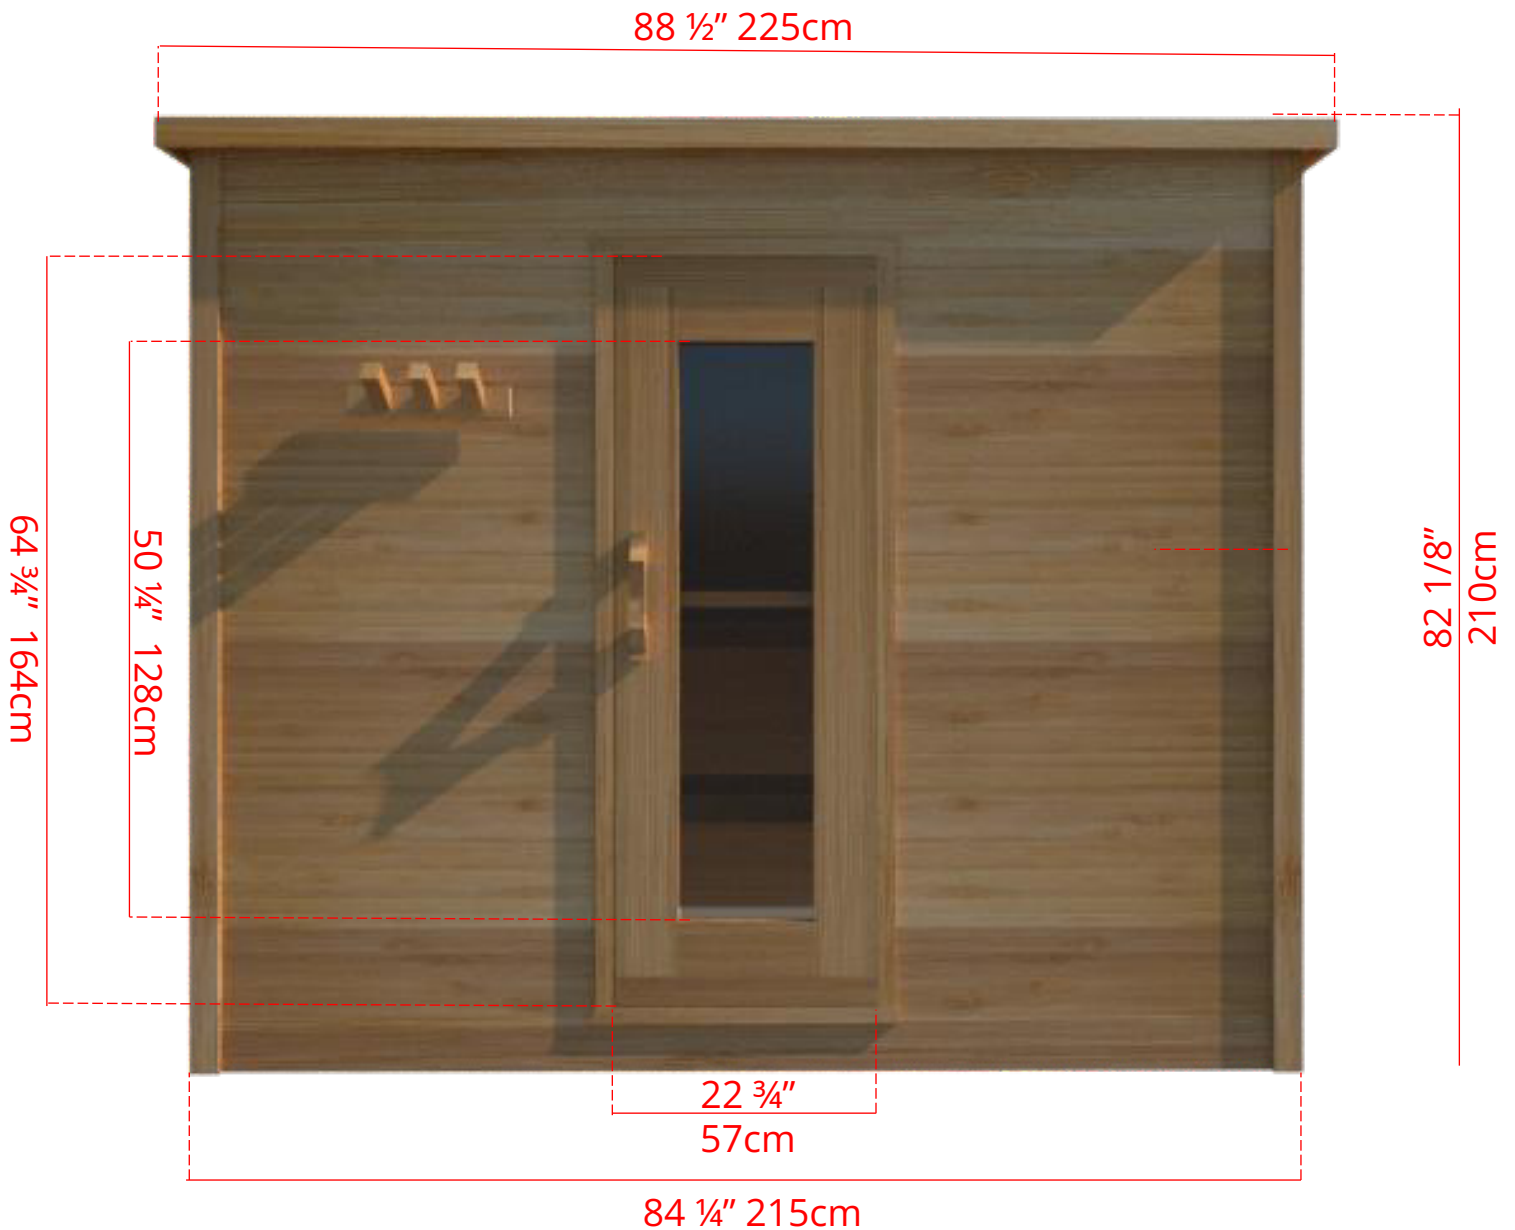

LS670/LS672 6' x 7' Indoor Cabin Sauna

Please note:

If choosing the Solid wood Floor option for an indoor cabin sauna the overall height of the sauna will increase 1 1/2" (38mm)

LS670/LS672

6' x 7' Indoor Cabin Sauna

Side View

76 ³/₄" 194cm

72 ¹/₄" 184cm

Please note:

If choosing the Solid wood Floor option for an indoor cabin sauna the overall height of the sauna will increase 1 ¹/₂" (38mm)

LS670/LS672

6' x 7' Indoor Cabin Sauna

IC67B - 2 Tier Back Wall Bench

LS670/LS672 6' x 7' Indoor Cabin Sauna

IC67L - 2 Tier Back Wall Bench & Single Tier Bench on Left Side

LS670/LS672 6' x 7' Indoor Cabin Sauna

IC67R - 2 Tier Back Wall Bench & Single Tier Bench on Right Side

LS670/LS672

6' x 7' Indoor Cabin Sauna

IC67S - Single Tier Side Wall Benches

LS670/LS672 6' x 7' Indoor Cabin Sauna

Front Wall Options

C7DL - Door on left & no Window
Or
C7DR - Door on right & no Window

C7DLW - Door on left & Window on right
Or
C7DRW - Door on right & Window on left
(14 3/4" x 53 1/4" Window)