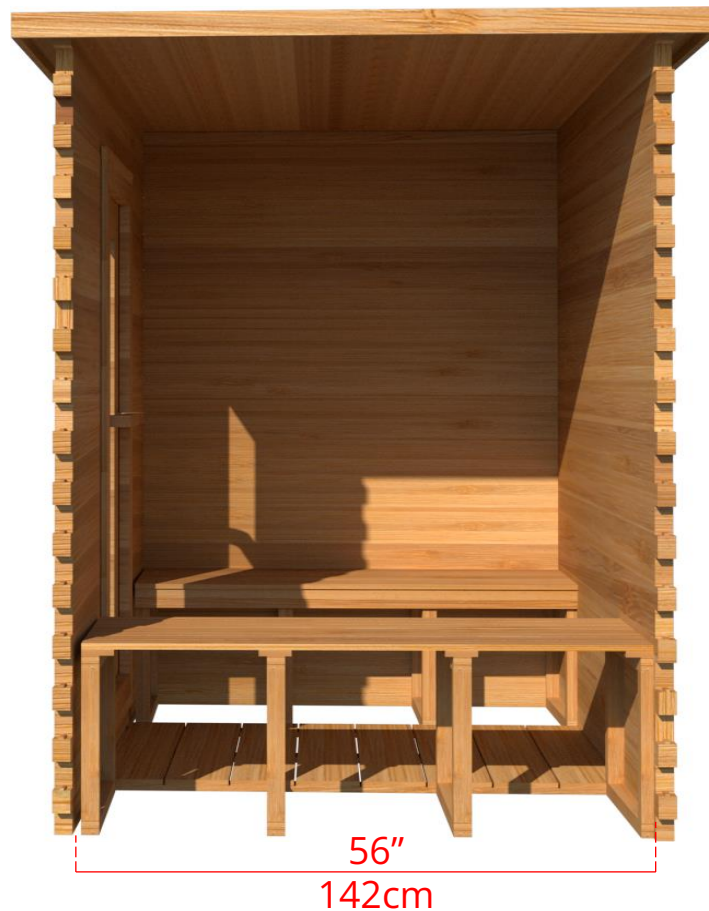

LS570/LS572

5' x 7' Indoor Cabin Sauna

IC57S - Single Tier Side Wall Benches