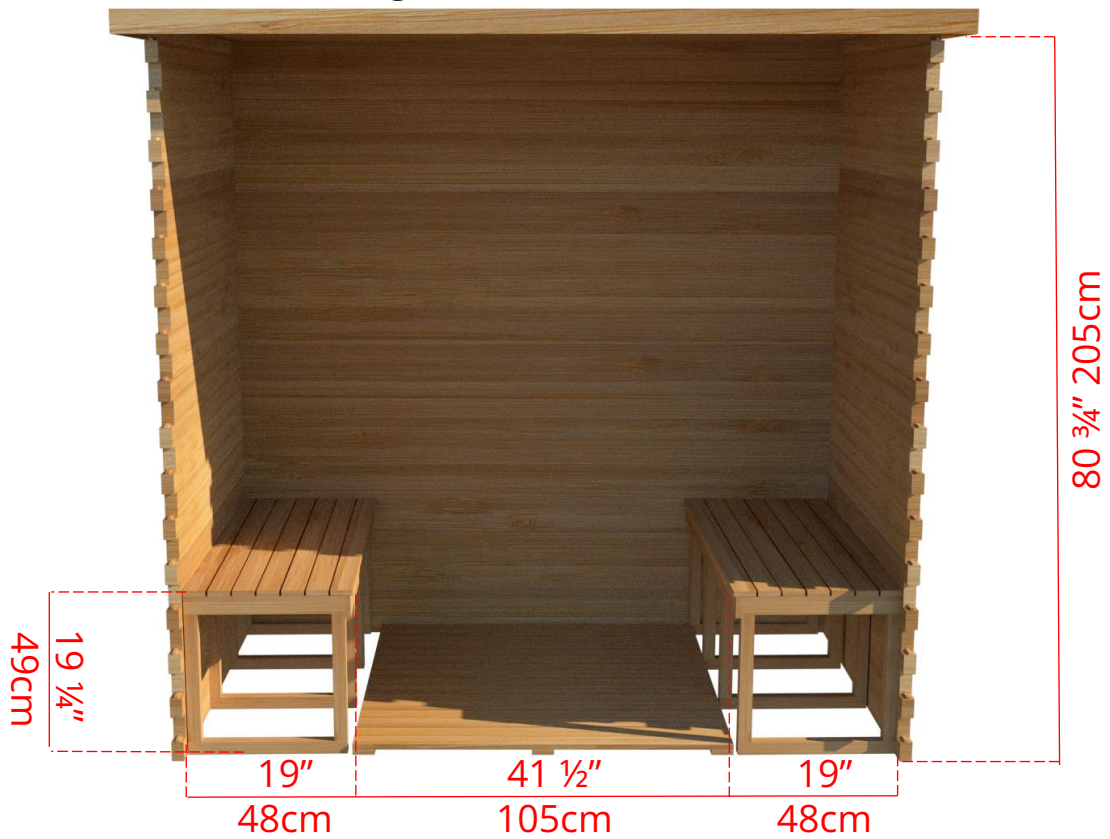

LS570/LS572

5' x 7' Indoor Cabin Sauna

IC57S - Single Tier Side Wall Benches