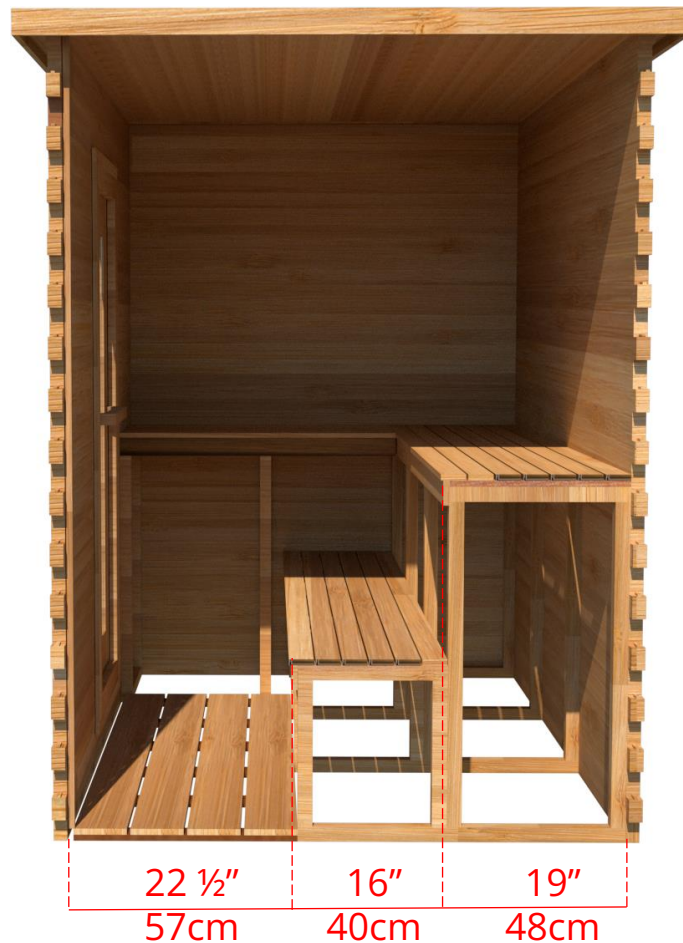

LS570/LS572 5' x 7' Indoor Cabin Sauna

IC57L - 2 Tier Back Wall Bench & Single Tier Bench on Left Side