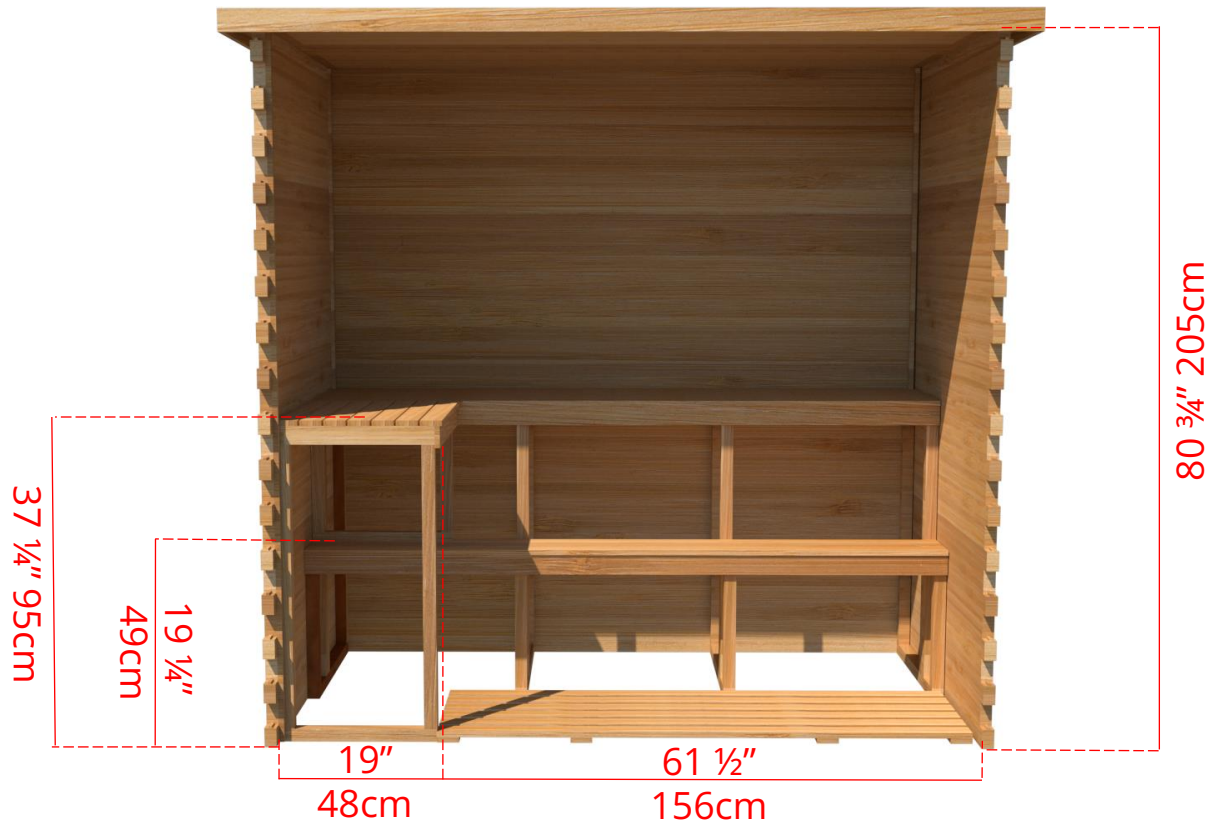

LS570/LS572 5' x 7' Indoor Cabin Sauna

IC57L - 2 Tier Back Wall Bench & Single Tier Bench on Left Side