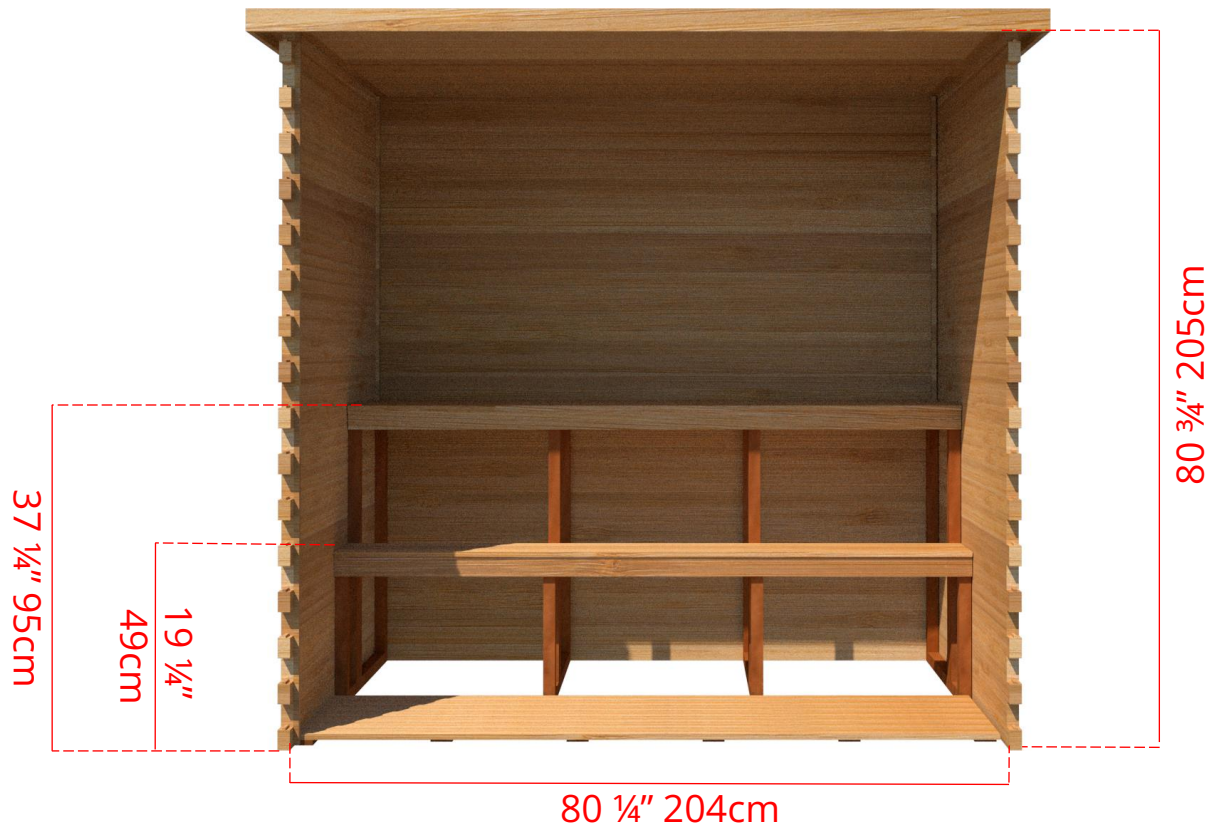

LS570/LS572

5' x 7' Indoor Cabin Sauna

IC57B - 2 Tier Back Wall Bench