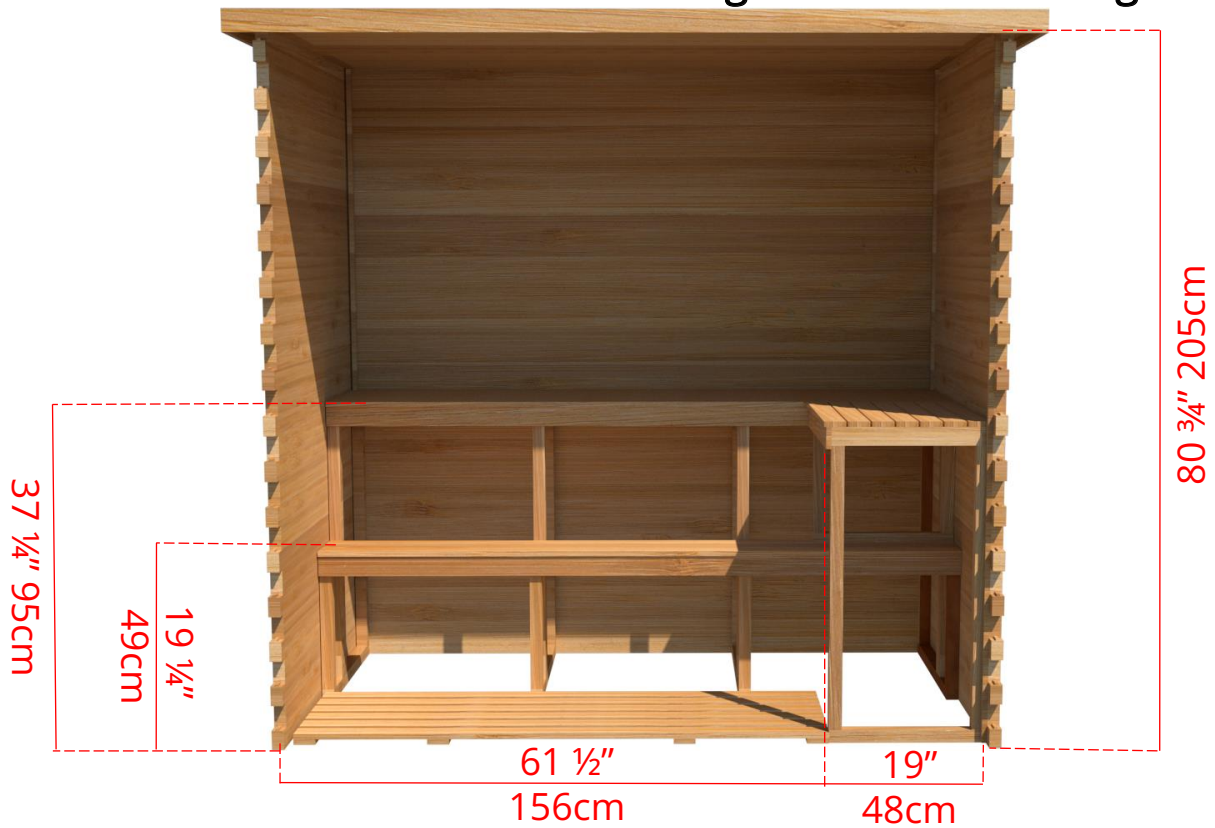

LS570/LS572 5' x 7' Indoor Cabin Sauna

IC57R - 2 Tier Back Wall Bench & Single Tier Bench on Right Side