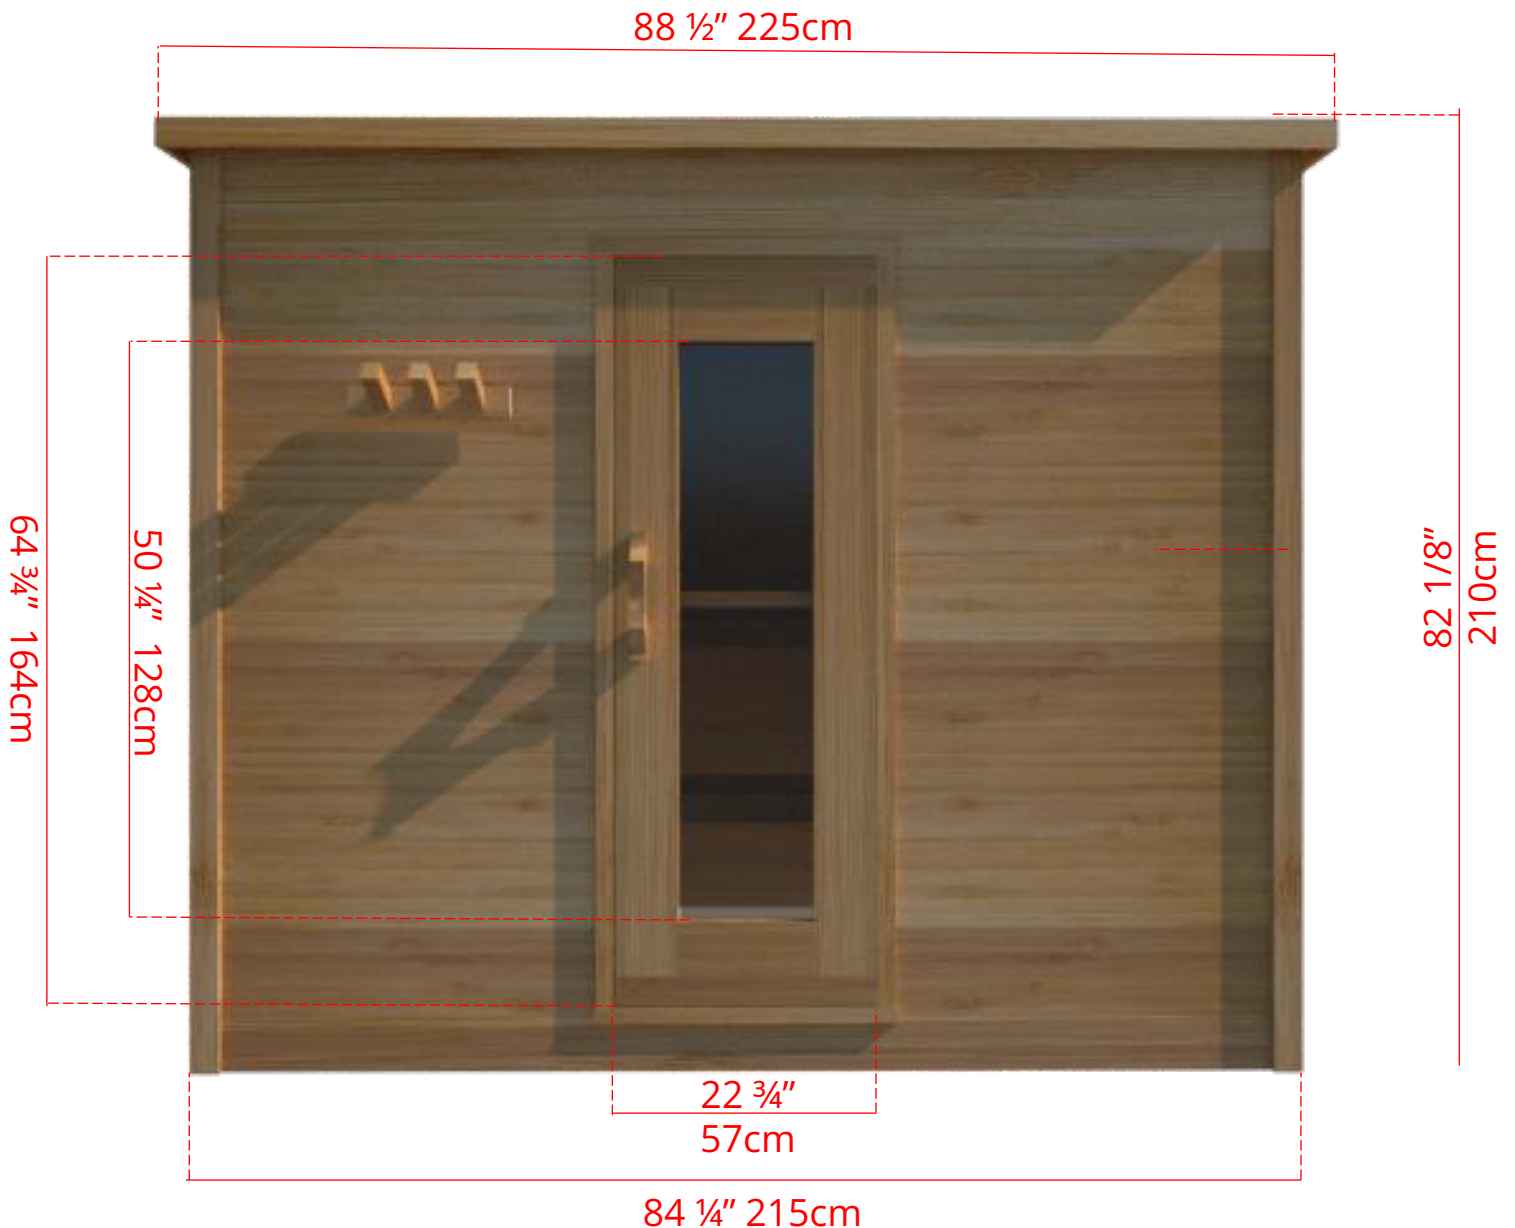

# LS570/LS572 5' x 7' Indoor Cabin Sauna

Please note:

If choosing the Solid wood Floor option for an indoor cabin sauna the overall height of the sauna will increase 1 1/2" (38mm)

## 5' x 7' Indoor Cabin Sauna

Side View

64 <sup>3</sup>/<sub>4</sub>" 164cm

60 <sup>1</sup>/<sub>4</sub>" 153cm

Please note:

If choosing the Solid wood Floor option for an indoor cabin sauna the overall height of the sauna will increase 1 <sup>1</sup>/<sub>2</sub>" (38mm)

## 5' x 7' Indoor Cabin Sauna