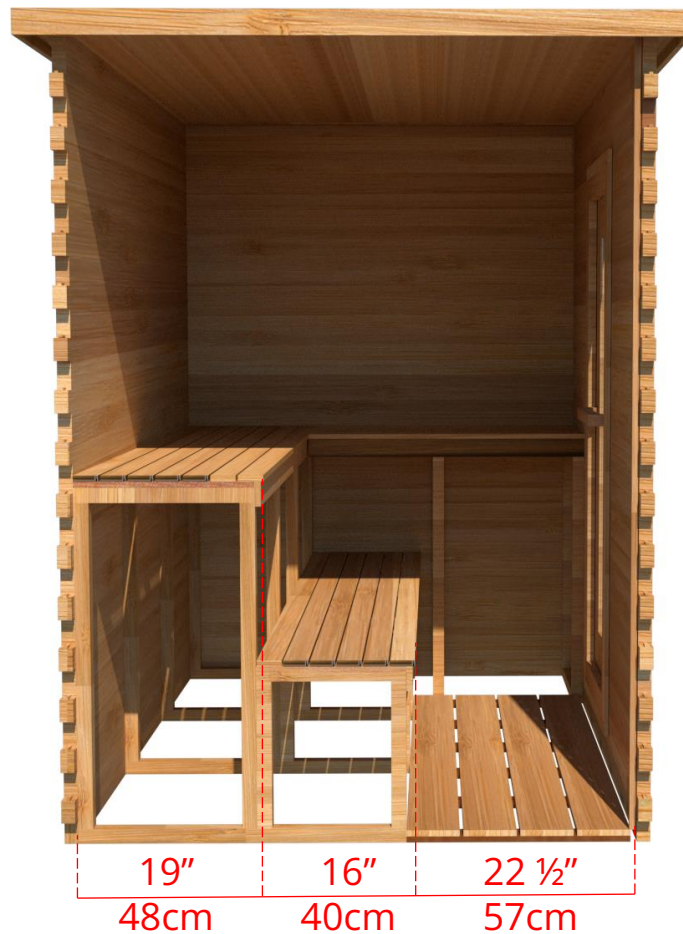

LS570/LS572 5' x 7' Indoor Cabin Sauna

IC57R - 2 Tier Back Wall Bench & Single Tier Bench on Right Side