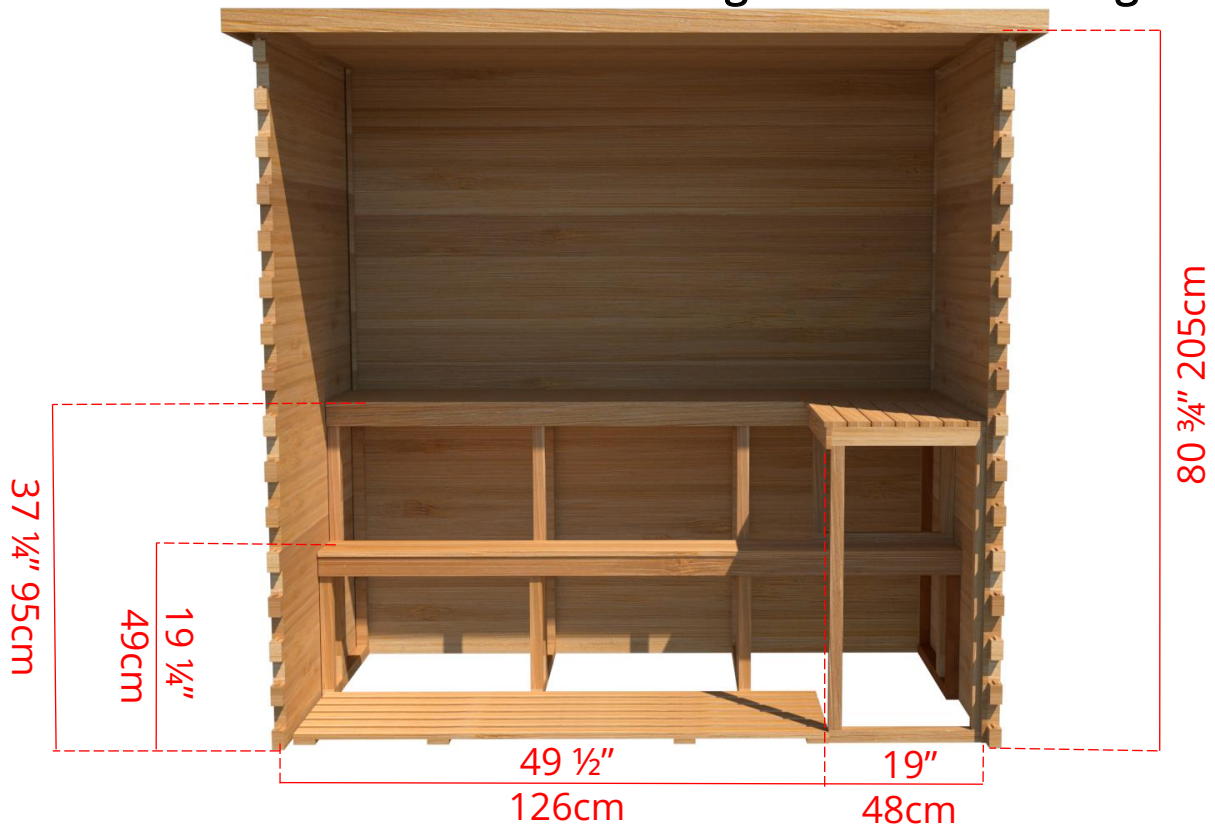

LS560/LS562 5' x 6' Indoor Cabin Sauna

Please note:

If choosing the Solid wood Floor option for an indoor cabin sauna the overall height of the sauna will increase 1 1/2" (38mm)

LS560/LS562

5' x 6' Indoor Cabin Sauna

Side View

64 ³/₄" 164cm

60 ¹/₄" 153cm

Please note:

If choosing the Solid wood Floor option for an indoor cabin sauna the overall height of the sauna will increase 1 ¹/₂" (38mm)

LS560/LS562

5' x 6' Indoor Cabin Sauna

IC56B - 2 Tier Back Wall Bench

LS560/LS562

5' x 6' Indoor Cabin Sauna

IC56R - 2 Tier Back Wall Bench & Single Tier Bench on Right Side

LS560/LS562 5' x 6' Indoor Cabin Sauna

IC56S - Single Tier Side Wall Benches

Front Wall Options

C6DL - Door on left & no Window

Or

C6DR - Door on right & no Window

C6DLW - Door on left & Window on right

Or

C6DRW - Door on right & Window on left
(14 3/4" x 53 1/4" Window)

C6DM - Door in middle & no Window