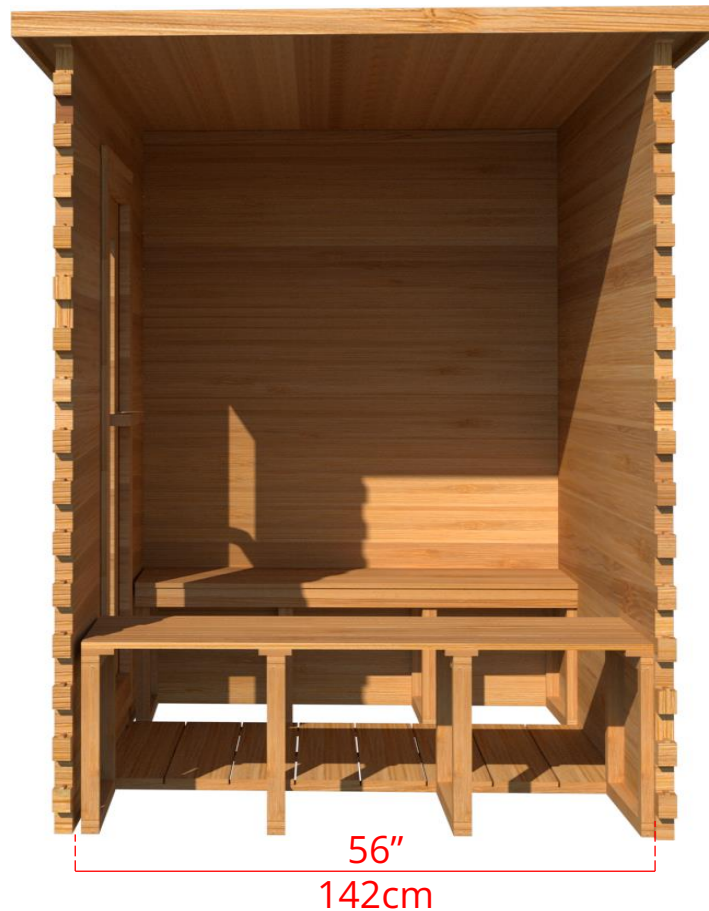

LS560/LS562 5' x 6' Indoor Cabin Sauna

Please note:

If choosing the Solid wood Floor option for an indoor cabin sauna the overall height of the sauna will increase 1 1/2" (38mm)

LS560/LS562

5' x 6' Indoor Cabin Sauna

Side View

64 ³/₄" 164cm

60 ¹/₄" 153cm

Please note:

If choosing the Solid wood Floor option for an indoor cabin sauna the overall height of the sauna will increase 1 ¹/₂" (38mm)

LS560/LS562

5' x 6' Indoor Cabin Sauna

IC56B - 2 Tier Back Wall Bench

LS560/LS562

5' x 6' Indoor Cabin Sauna

IC56R - 2 Tier Back Wall Bench & Single Tier Bench on Right Side

LS560/LS562 5' x 6' Indoor Cabin Sauna

IC56S - Single Tier Side Wall Benches

Front Wall Options

C6DL - Door on left & no Window

Or

C6DR - Door on right & no Window

C6DLW - Door on left & Window on right

Or

C6DRW - Door on right & Window on left
(14 3/4" x 53 1/4" Window)

C6DM - Door in middle & no Window