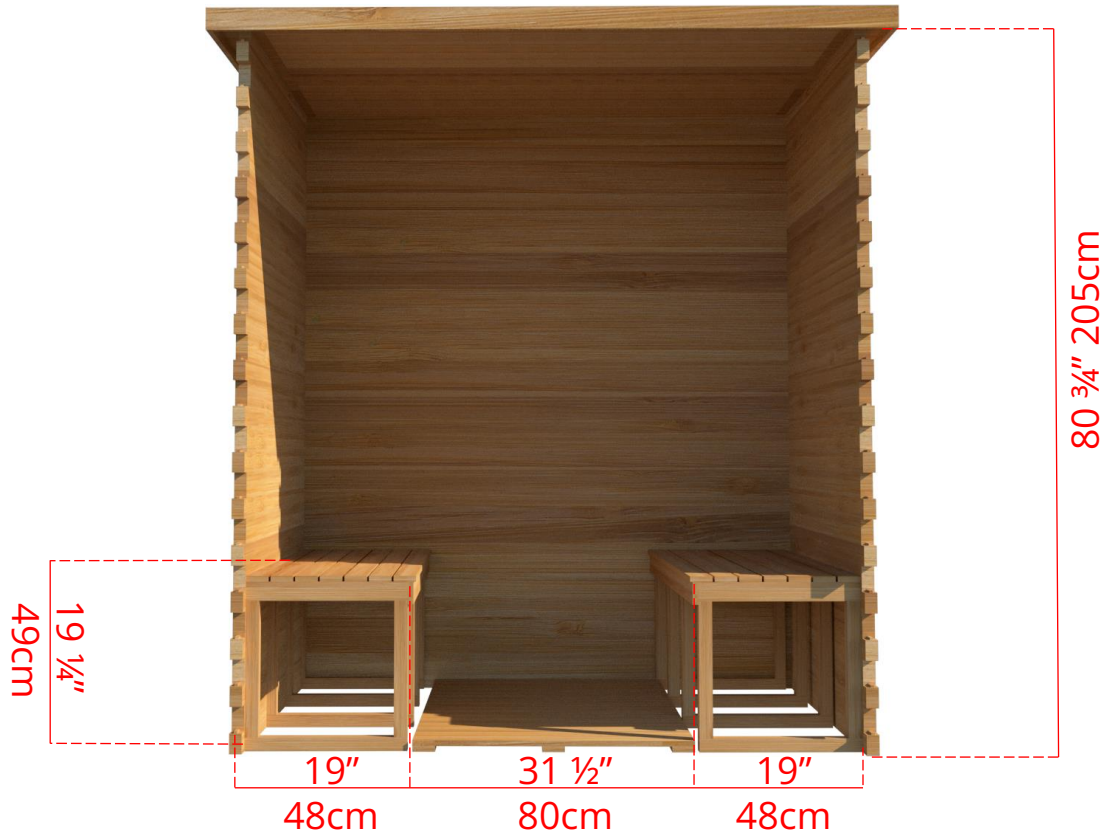

LS560/LS562 5' x 6' Indoor Cabin Sauna

Please note:

If choosing the Solid wood Floor option for an indoor cabin sauna the overall height of the sauna will increase 1 1/2" (38mm)

LS560/LS562

5' x 6' Indoor Cabin Sauna

Side View

64 ³/₄" 164cm

60 ¹/₄" 153cm

Please note:

If choosing the Solid wood Floor option for an indoor cabin sauna the overall height of the sauna will increase 1 ¹/₂" (38mm)

LS560/LS562

5' x 6' Indoor Cabin Sauna

IC56B - 2 Tier Back Wall Bench

LS560/LS562

5' x 6' Indoor Cabin Sauna

IC56R - 2 Tier Back Wall Bench & Single Tier Bench on Right Side

LS560/LS562 5' x 6' Indoor Cabin Sauna

IC56S - Single Tier Side Wall Benches

Front Wall Options

C6DL - Door on left & no Window

Or

C6DR - Door on right & no Window

C6DLW - Door on left & Window on right

Or

C6DRW - Door on right & Window on left
(14 3/4" x 53 1/4" Window)

C6DM - Door in middle & no Window