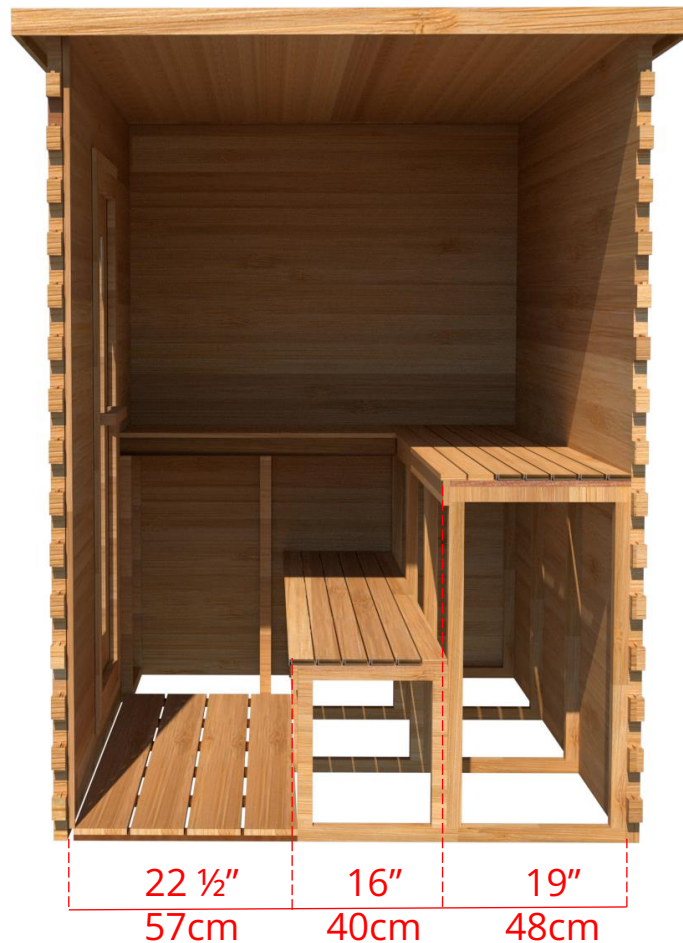

LS560/LS562 5' x 6' Indoor Cabin Sauna

Please note:

If choosing the Solid wood Floor option for an indoor cabin sauna the overall height of the sauna will increase 1 1/2" (38mm)

LS560/LS562

5' x 6' Indoor Cabin Sauna

Side View

64 ³/₄" 164cm

60 ¹/₄" 153cm

Please note:

If choosing the Solid wood Floor option for an indoor cabin sauna the overall height of the sauna will increase 1 ¹/₂" (38mm)

LS560/LS562

5' x 6' Indoor Cabin Sauna

IC56B - 2 Tier Back Wall Bench

LS560/LS562

5' x 6' Indoor Cabin Sauna

IC56R - 2 Tier Back Wall Bench & Single Tier Bench on Right Side

LS560/LS562 5' x 6' Indoor Cabin Sauna

IC56S - Single Tier Side Wall Benches

Front Wall Options

C6DL - Door on left & no Window

Or

C6DR - Door on right & no Window

C6DLW - Door on left & Window on right

Or

C6DRW - Door on right & Window on left
(14 3/4" x 53 1/4" Window)

C6DM - Door in middle & no Window