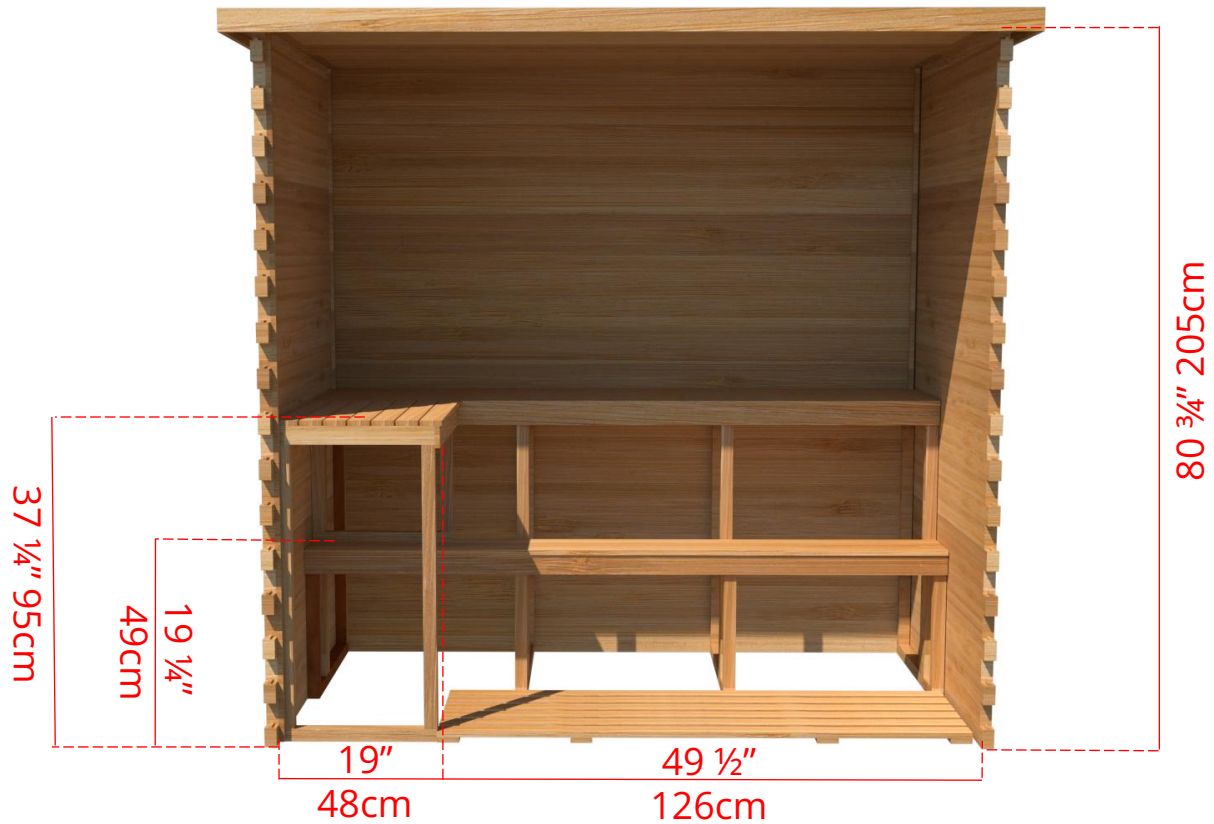

LS560/LS562 5' x 6' Indoor Cabin Sauna

Please note:

If choosing the Solid wood Floor option for an indoor cabin sauna the overall height of the sauna will increase 1 1/2" (38mm)

LS560/LS562

5' x 6' Indoor Cabin Sauna

Side View

64 ³/₄" 164cm

60 ¹/₄" 153cm

Please note:

If choosing the Solid wood Floor option for an indoor cabin sauna the overall height of the sauna will increase 1 ¹/₂" (38mm)

LS560/LS562

5' x 6' Indoor Cabin Sauna

IC56B - 2 Tier Back Wall Bench

LS560/LS562

5' x 6' Indoor Cabin Sauna

IC56R - 2 Tier Back Wall Bench & Single Tier Bench on Right Side

LS560/LS562 5' x 6' Indoor Cabin Sauna

IC56S - Single Tier Side Wall Benches

Front Wall Options

C6DL - Door on left & no Window

Or

C6DR - Door on right & no Window

C6DLW - Door on left & Window on right

Or

C6DRW - Door on right & Window on left
(14 3/4" x 53 1/4" Window)

C6DM - Door in middle & no Window