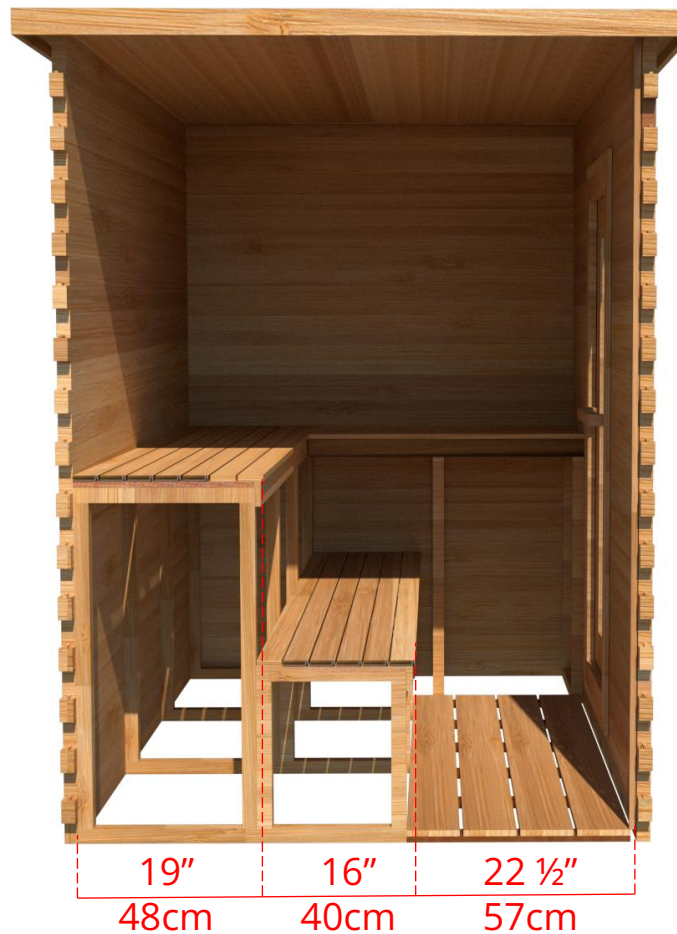

LS560/LS562 5' x 6' Indoor Cabin Sauna

Please note:

If choosing the Solid wood Floor option for an indoor cabin sauna the overall height of the sauna will increase 1 1/2" (38mm)

LS560/LS562

5' x 6' Indoor Cabin Sauna

Side View

64 ³/₄" 164cm

60 ¹/₄" 153cm

Please note:

If choosing the Solid wood Floor option for an indoor cabin sauna the overall height of the sauna will increase 1 ¹/₂" (38mm)

LS560/LS562

5' x 6' Indoor Cabin Sauna

IC56B - 2 Tier Back Wall Bench

LS560/LS562

5' x 6' Indoor Cabin Sauna

IC56R - 2 Tier Back Wall Bench & Single Tier Bench on Right Side

LS560/LS562 5' x 6' Indoor Cabin Sauna

IC56S - Single Tier Side Wall Benches

Front Wall Options

C6DL - Door on left & no Window

Or

C6DR - Door on right & no Window

C6DLW - Door on left & Window on right

Or

C6DRW - Door on right & Window on left
(14 3/4" x 53 1/4" Window)

C6DM - Door in middle & no Window