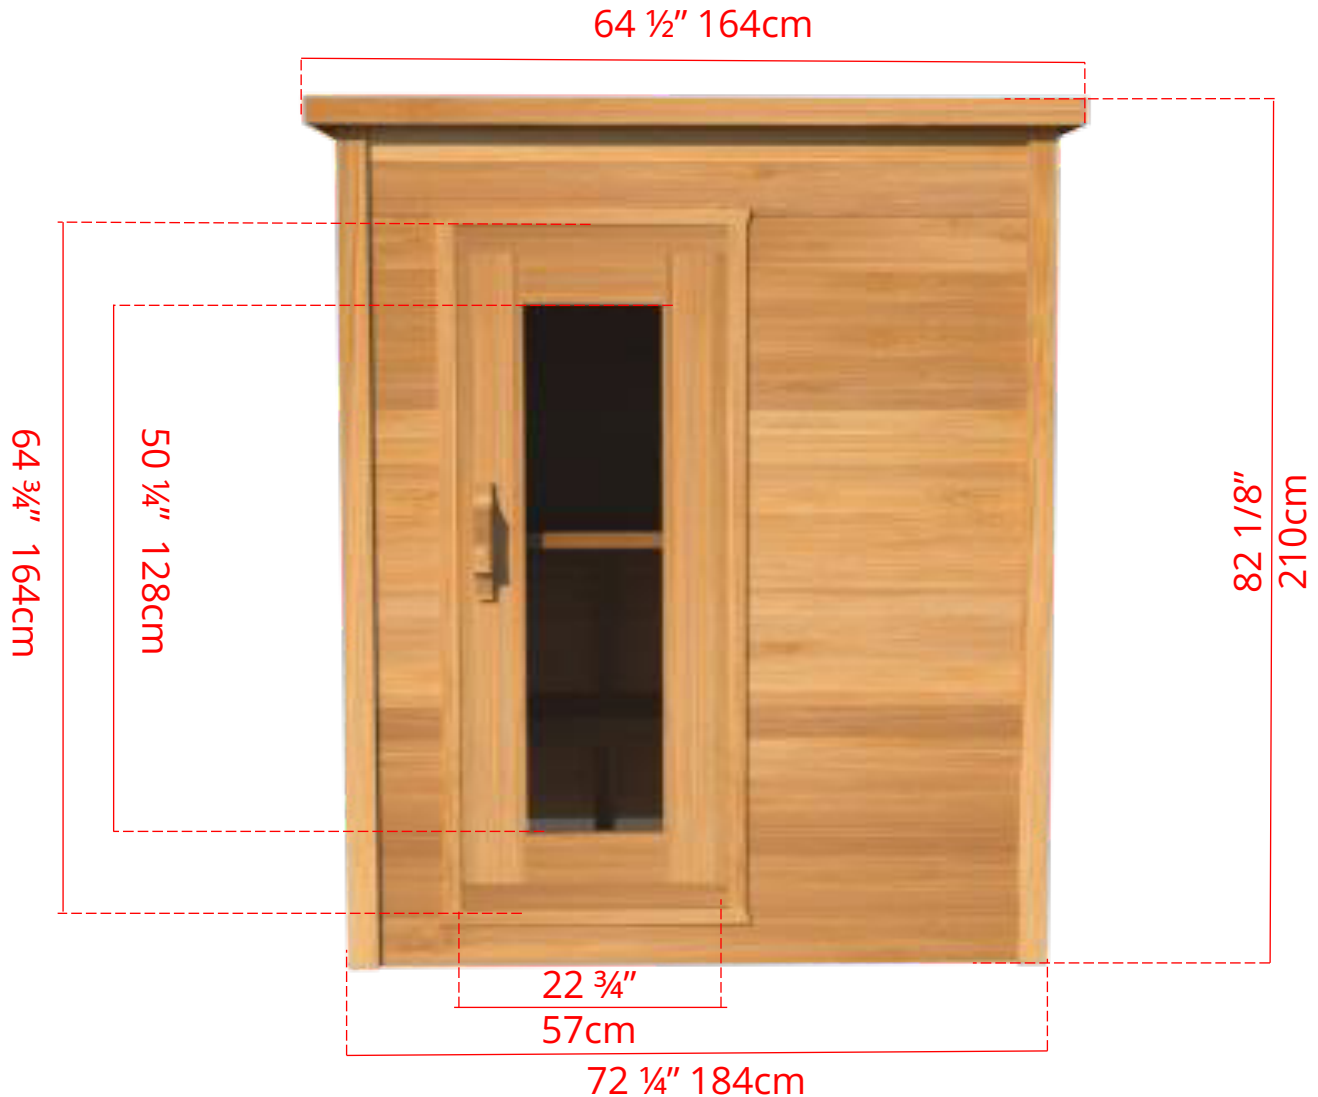

LS550/LS552 5' x 5' Indoor Cabin Sauna

Please note:

If choosing the Solid wood Floor option for an indoor cabin sauna the overall height of the sauna will increase 1 1/2" (38mm)

LS550/LS552

5' x 5' Indoor Cabin Sauna

Side View

64 ³/₄" 164cm

60 ¹/₄" 153cm

Please note:

If choosing the Solid wood Floor option for an indoor cabin sauna the overall height of the sauna will increase 1 ¹/₂" (38mm)

LS550/LS552

5' x 5' Indoor Cabin Sauna

IC55B - 2 Tier Back Wall Bench

LS550/LS552

5' x 5' Indoor Cabin Sauna

IC55BS - Single Tier Back Wall Bench

LS550/LS552 5' x 5' Indoor Cabin Sauna

Front Wall Options

C5DM - Door in middle & no Window

C5DL - Door on left & no Window

C5DR - Door on right & no Window