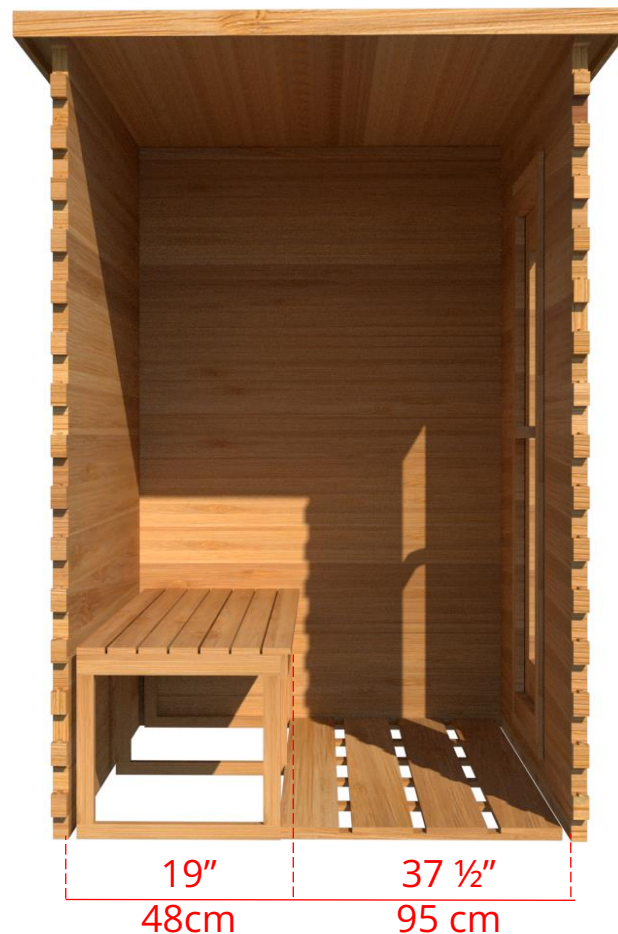

LS550/LS552 5' x 5' Indoor Cabin Sauna

Please note:

If choosing the Solid wood Floor option for an indoor cabin sauna the overall height of the sauna will increase 1 1/2" (38mm)

LS550/LS552

5' x 5' Indoor Cabin Sauna

Side View

64 ³/₄" 164cm

60 ¹/₄" 153cm

Please note:

If choosing the Solid wood Floor option for an indoor cabin sauna the overall height of the sauna will increase 1 ¹/₂" (38mm)

LS550/LS552

5' x 5' Indoor Cabin Sauna

IC55B - 2 Tier Back Wall Bench

LS550/LS552

5' x 5' Indoor Cabin Sauna

IC55BS - Single Tier Back Wall Bench

LS550/LS552 5' x 5' Indoor Cabin Sauna

Front Wall Options

C5DM - Door in middle & no Window

C5DL - Door on left & no Window