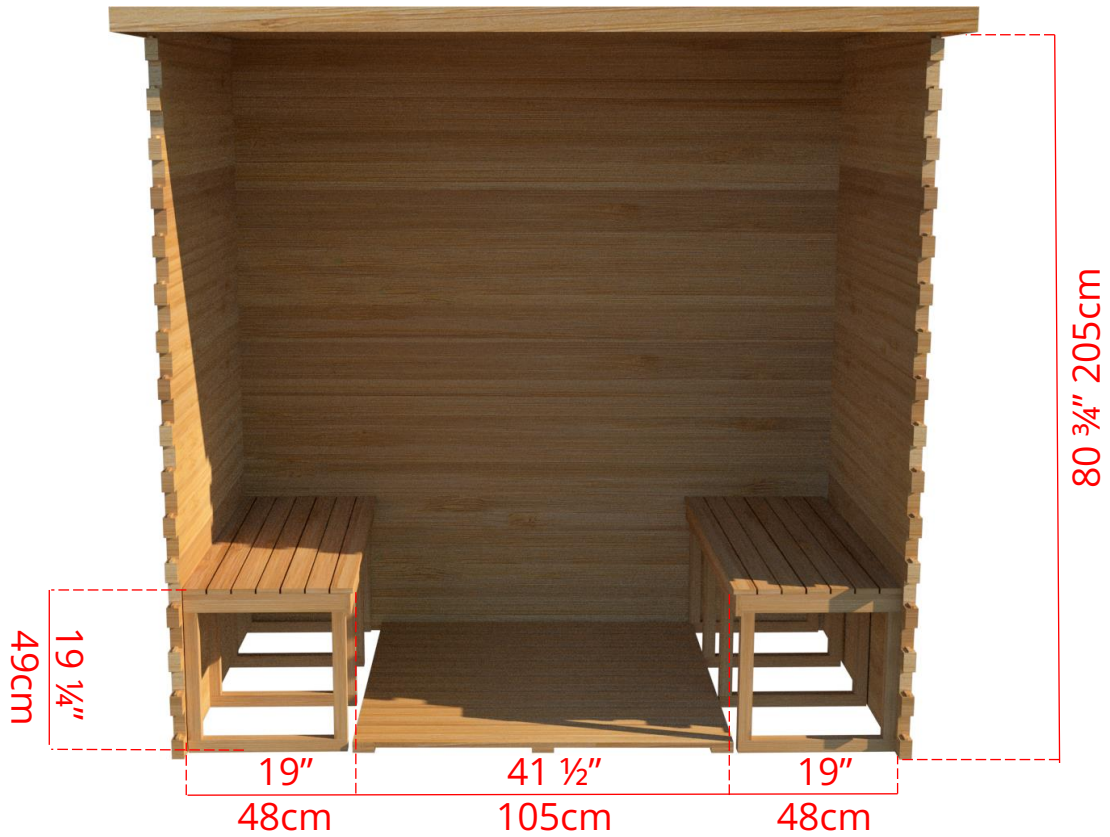

Side View

52 ¾" 134cm

48 ¼" 123cm

Please note:

If choosing the Solid wood Floor option for an indoor cabin sauna the overall height of the sauna will increase 1 ½" (38mm)

LS470/LS472

4' x 7' Indoor Cabin Sauna

IC47B - 2 Tier Back Wall Bench

LS470/LS472 4' x 7' Indoor Cabin Sauna

IC47L - 2 Tier Back Wall Bench & Single Tier Bench on Left Side

LS470/LS472 4' x 7' Indoor Cabin Sauna

IC47R - 2 Tier Back Wall Bench & Single Tier Bench on Right Side

LS470/LS472

4' x 7' Indoor Cabin Sauna

IC47BS - Single Tier Back Wall Bench

LS470/LS472

4' x 7' Indoor Cabin Sauna

IC47S - Single Tier Side Wall Benches

LS470/LS472 4' x 7' Indoor Cabin Sauna

Front Wall Options

C7DL - Door on left & no Window
Or
C7DR - Door on right & no Window

C7DLW - Door on left & Window on right
Or
C7DRW - Door on right & Window on left
(14 3/4" x 53 1/4" Window)

C7DM - Door in middle & no Window