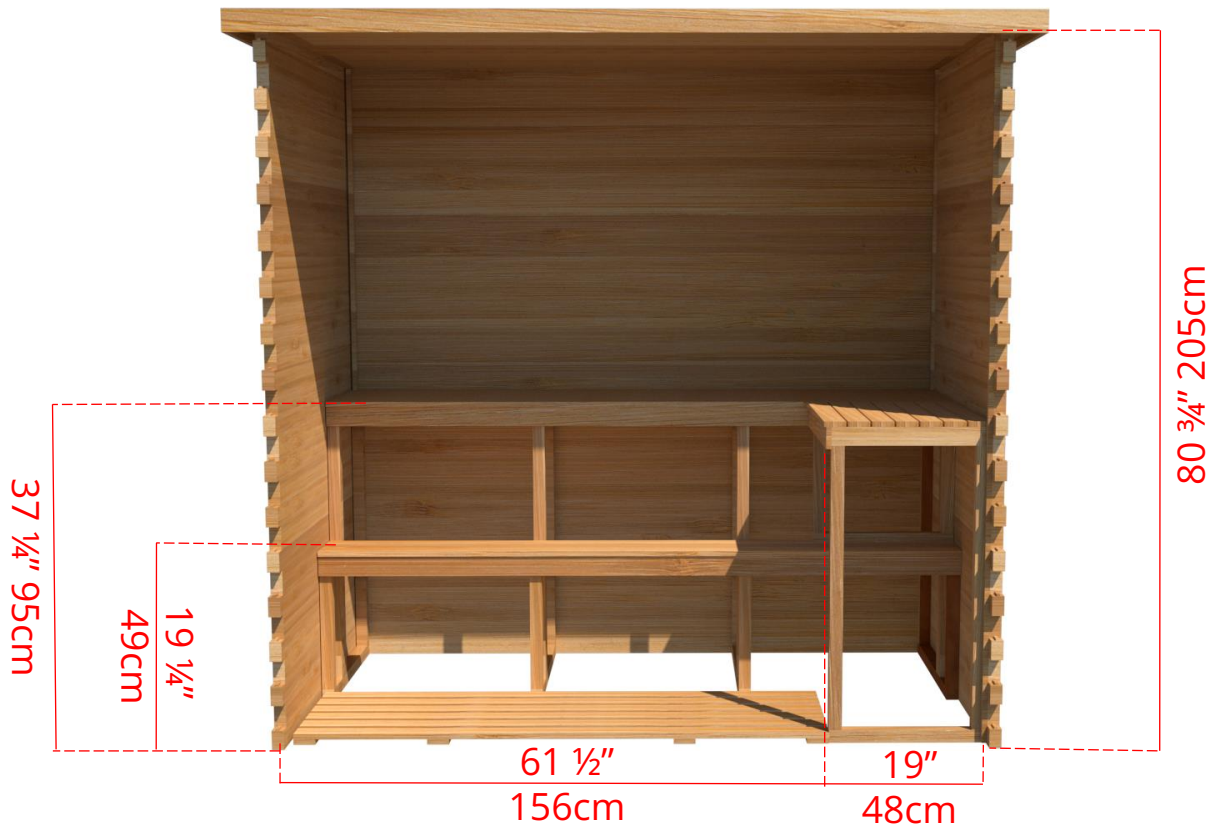

LS470/LS472 4' x 7' Indoor Cabin Sauna

Please note:

If choosing the Solid wood Floor option for an indoor cabin sauna the overall height of the sauna will increase 1 1/2" (38mm)

LS470/LS472

4' x 7' Indoor Cabin Sauna

Side View

52 ¾" 134cm

48 ¼" 123cm

Please note:

If choosing the Solid wood Floor option for an indoor cabin sauna the overall height of the sauna will increase 1 ½" (38mm)

LS470/LS472

4' x 7' Indoor Cabin Sauna

IC47B - 2 Tier Back Wall Bench

LS470/LS472 4' x 7' Indoor Cabin Sauna

IC47L - 2 Tier Back Wall Bench & Single Tier Bench on Left Side

LS470/LS472 4' x 7' Indoor Cabin Sauna

IC47R - 2 Tier Back Wall Bench & Single Tier Bench on Right Side

LS470/LS472

4' x 7' Indoor Cabin Sauna

IC47BS - Single Tier Back Wall Bench

LS470/LS472

4' x 7' Indoor Cabin Sauna

IC47S - Single Tier Side Wall Benches

LS470/LS472 4' x 7' Indoor Cabin Sauna

Front Wall Options