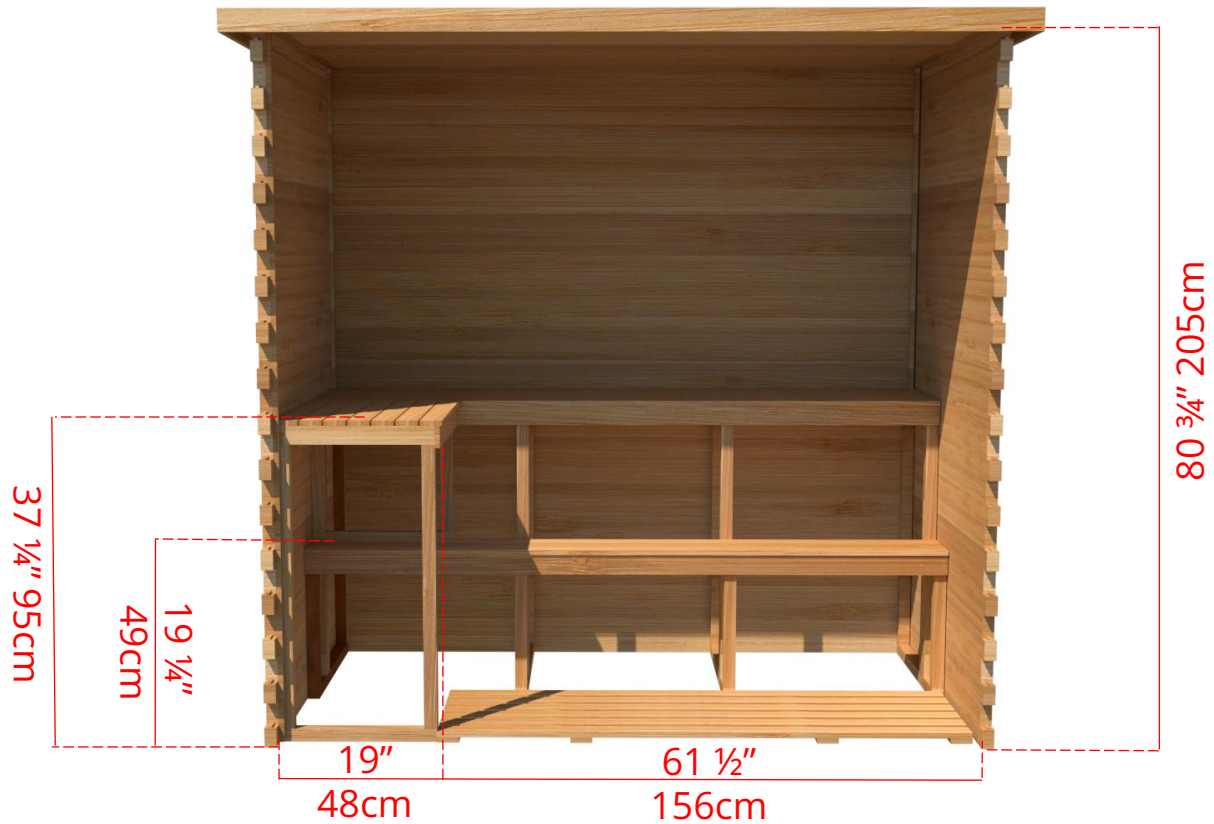

LS470/LS472 4' x 7' Indoor Cabin Sauna

Please note:

If choosing the Solid wood Floor option for an indoor cabin sauna the overall height of the sauna will increase 1 1/2" (38mm)

LS470/LS472

4' x 7' Indoor Cabin Sauna

Side View

52 ¾" 134cm

48 ¼" 123cm

Please note:

If choosing the Solid wood Floor option for an indoor cabin sauna the overall height of the sauna will increase 1 ½" (38mm)

LS470/LS472

4' x 7' Indoor Cabin Sauna

IC47B - 2 Tier Back Wall Bench

LS470/LS472 4' x 7' Indoor Cabin Sauna

IC47L - 2 Tier Back Wall Bench & Single Tier Bench on Left Side

LS470/LS472 4' x 7' Indoor Cabin Sauna

IC47R - 2 Tier Back Wall Bench & Single Tier Bench on Right Side

LS470/LS472

4' x 7' Indoor Cabin Sauna

IC47BS - Single Tier Back Wall Bench

LS470/LS472

4' x 7' Indoor Cabin Sauna

IC47S - Single Tier Side Wall Benches

LS470/LS472 4' x 7' Indoor Cabin Sauna

Front Wall Options