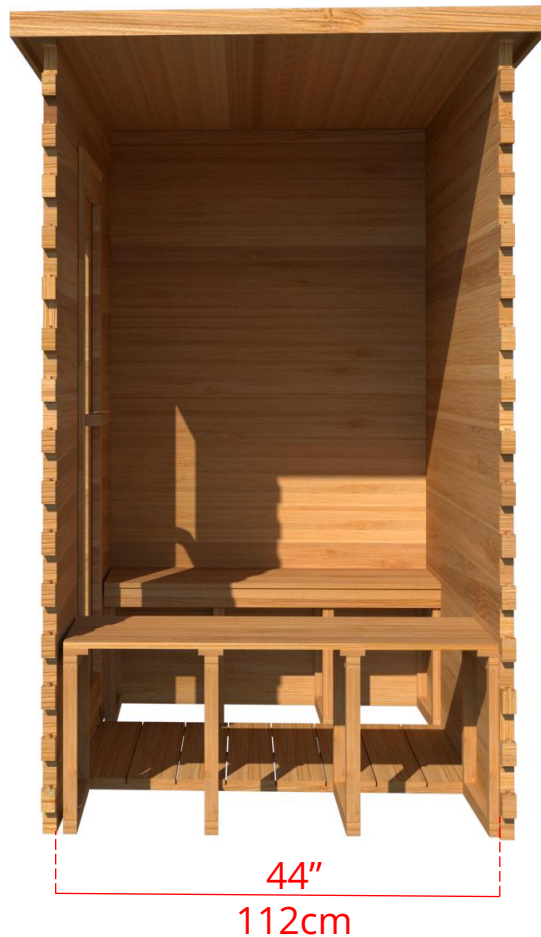

LS470/LS472 4' x 7' Indoor Cabin Sauna

Please note:

If choosing the Solid wood Floor option for an indoor cabin sauna the overall height of the sauna will increase 1 1/2" (38mm)

LS470/LS472

4' x 7' Indoor Cabin Sauna

IC47B - 2 Tier Back Wall Bench

LS470/LS472 4' x 7' Indoor Cabin Sauna

IC47L - 2 Tier Back Wall Bench & Single Tier Bench on Left Side

LS470/LS472 4' x 7' Indoor Cabin Sauna

IC47R - 2 Tier Back Wall Bench & Single Tier Bench on Right Side

LS470/LS472

4' x 7' Indoor Cabin Sauna

IC47BS - Single Tier Back Wall Bench

LS470/LS472

4' x 7' Indoor Cabin Sauna

IC47S - Single Tier Side Wall Benches

LS470/LS472 4' x 7' Indoor Cabin Sauna

Front Wall Options

C7DL - Door on left & no Window
Or
C7DR - Door on right & no Window

C7DLW - Door on left & Window on right
Or
C7DRW - Door on right & Window on left
(14 3/4" x 53 1/4" Window)

C7DM - Door in middle & no Window