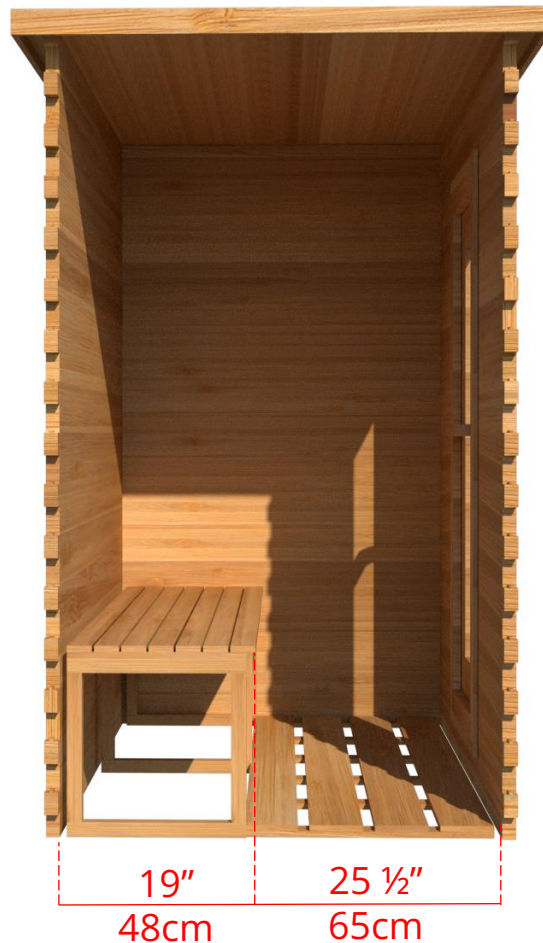

LS470/LS472 4' x 7' Indoor Cabin Sauna

Please note:

If choosing the Solid wood Floor option for an indoor cabin sauna the overall height of the sauna will increase 1 1/2" (38mm)

LS470/LS472

4' x 7' Indoor Cabin Sauna

Side View

52 ¾" 134cm

48 ¼" 123cm

Please note:

If choosing the Solid wood Floor option for an indoor cabin sauna the overall height of the sauna will increase 1 ½" (38mm)

LS470/LS472

4' x 7' Indoor Cabin Sauna

IC47B - 2 Tier Back Wall Bench

LS470/LS472 4' x 7' Indoor Cabin Sauna

IC47L - 2 Tier Back Wall Bench & Single Tier Bench on Left Side

LS470/LS472 4' x 7' Indoor Cabin Sauna

IC47R - 2 Tier Back Wall Bench & Single Tier Bench on Right Side

LS470/LS472

4' x 7' Indoor Cabin Sauna

IC47BS - Single Tier Back Wall Bench

LS470/LS472

4' x 7' Indoor Cabin Sauna

IC47S - Single Tier Side Wall Benches

LS470/LS472 4' x 7' Indoor Cabin Sauna

Front Wall Options