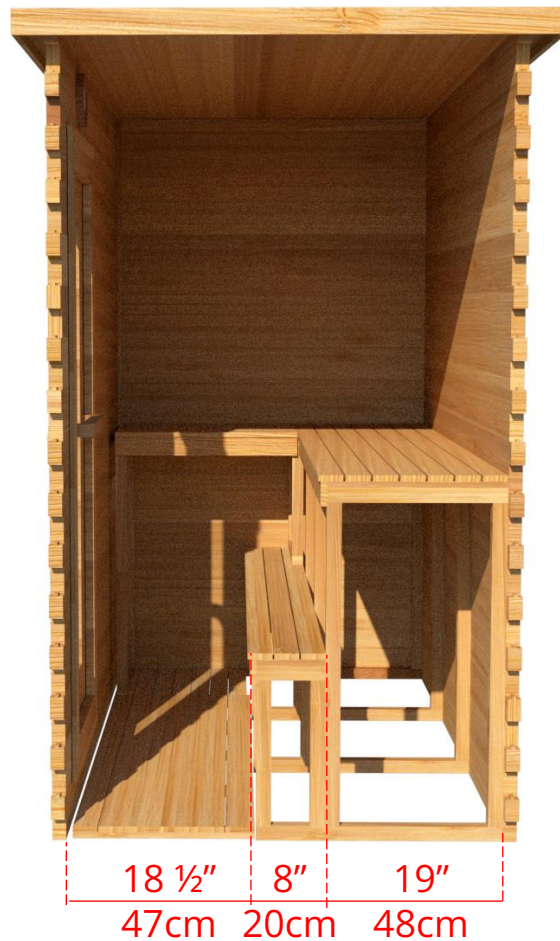

LS470/LS472 4' x 7' Indoor Cabin Sauna

Please note:

If choosing the Solid wood Floor option for an indoor cabin sauna the overall height of the sauna will increase 1 1/2" (38mm)

LS470/LS472

4' x 7' Indoor Cabin Sauna

Side View

52 ¾" 134cm

48 ¼" 123cm

Please note:

If choosing the Solid wood Floor option for an indoor cabin sauna the overall height of the sauna will increase 1 ½" (38mm)

LS470/LS472

4' x 7' Indoor Cabin Sauna

IC47B - 2 Tier Back Wall Bench

LS470/LS472 4' x 7' Indoor Cabin Sauna

IC47L - 2 Tier Back Wall Bench & Single Tier Bench on Left Side

LS470/LS472 4' x 7' Indoor Cabin Sauna

IC47R - 2 Tier Back Wall Bench & Single Tier Bench on Right Side

LS470/LS472

4' x 7' Indoor Cabin Sauna

IC47BS - Single Tier Back Wall Bench

LS470/LS472

4' x 7' Indoor Cabin Sauna

IC47S - Single Tier Side Wall Benches

LS470/LS472 4' x 7' Indoor Cabin Sauna

Front Wall Options