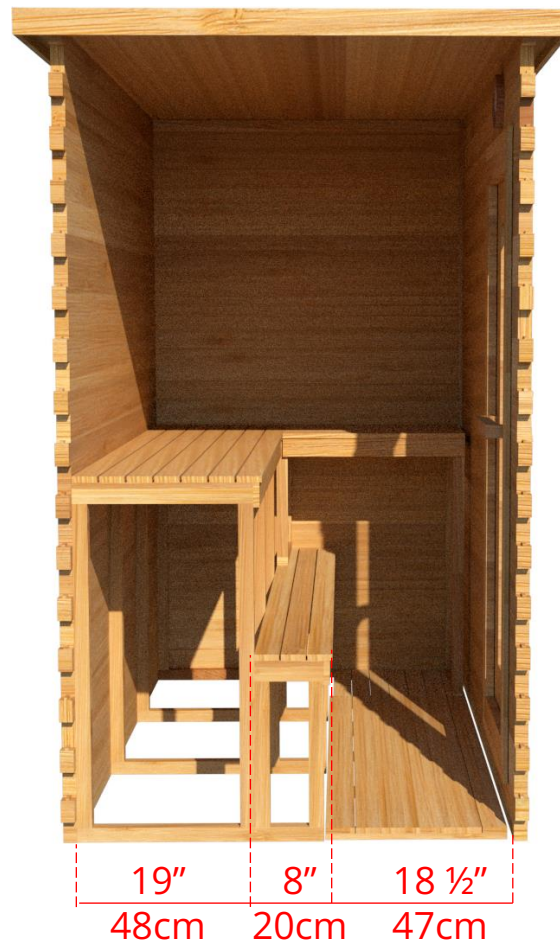

LS470/LS472 4' x 7' Indoor Cabin Sauna

Please note:

If choosing the Solid wood Floor option for an indoor cabin sauna the overall height of the sauna will increase 1 1/2" (38mm)

LS470/LS472

4' x 7' Indoor Cabin Sauna

Side View

52 ¾" 134cm

48 ¼" 123cm

Please note:

If choosing the Solid wood Floor option for an indoor cabin sauna the overall height of the sauna will increase 1 ½" (38mm)

LS470/LS472

4' x 7' Indoor Cabin Sauna

IC47B - 2 Tier Back Wall Bench

LS470/LS472 4' x 7' Indoor Cabin Sauna

IC47L - 2 Tier Back Wall Bench & Single Tier Bench on Left Side

LS470/LS472 4' x 7' Indoor Cabin Sauna

IC47R - 2 Tier Back Wall Bench & Single Tier Bench on Right Side

LS470/LS472

4' x 7' Indoor Cabin Sauna

IC47BS - Single Tier Back Wall Bench

LS470/LS472

4' x 7' Indoor Cabin Sauna

IC47S - Single Tier Side Wall Benches

LS470/LS472 4' x 7' Indoor Cabin Sauna

Front Wall Options