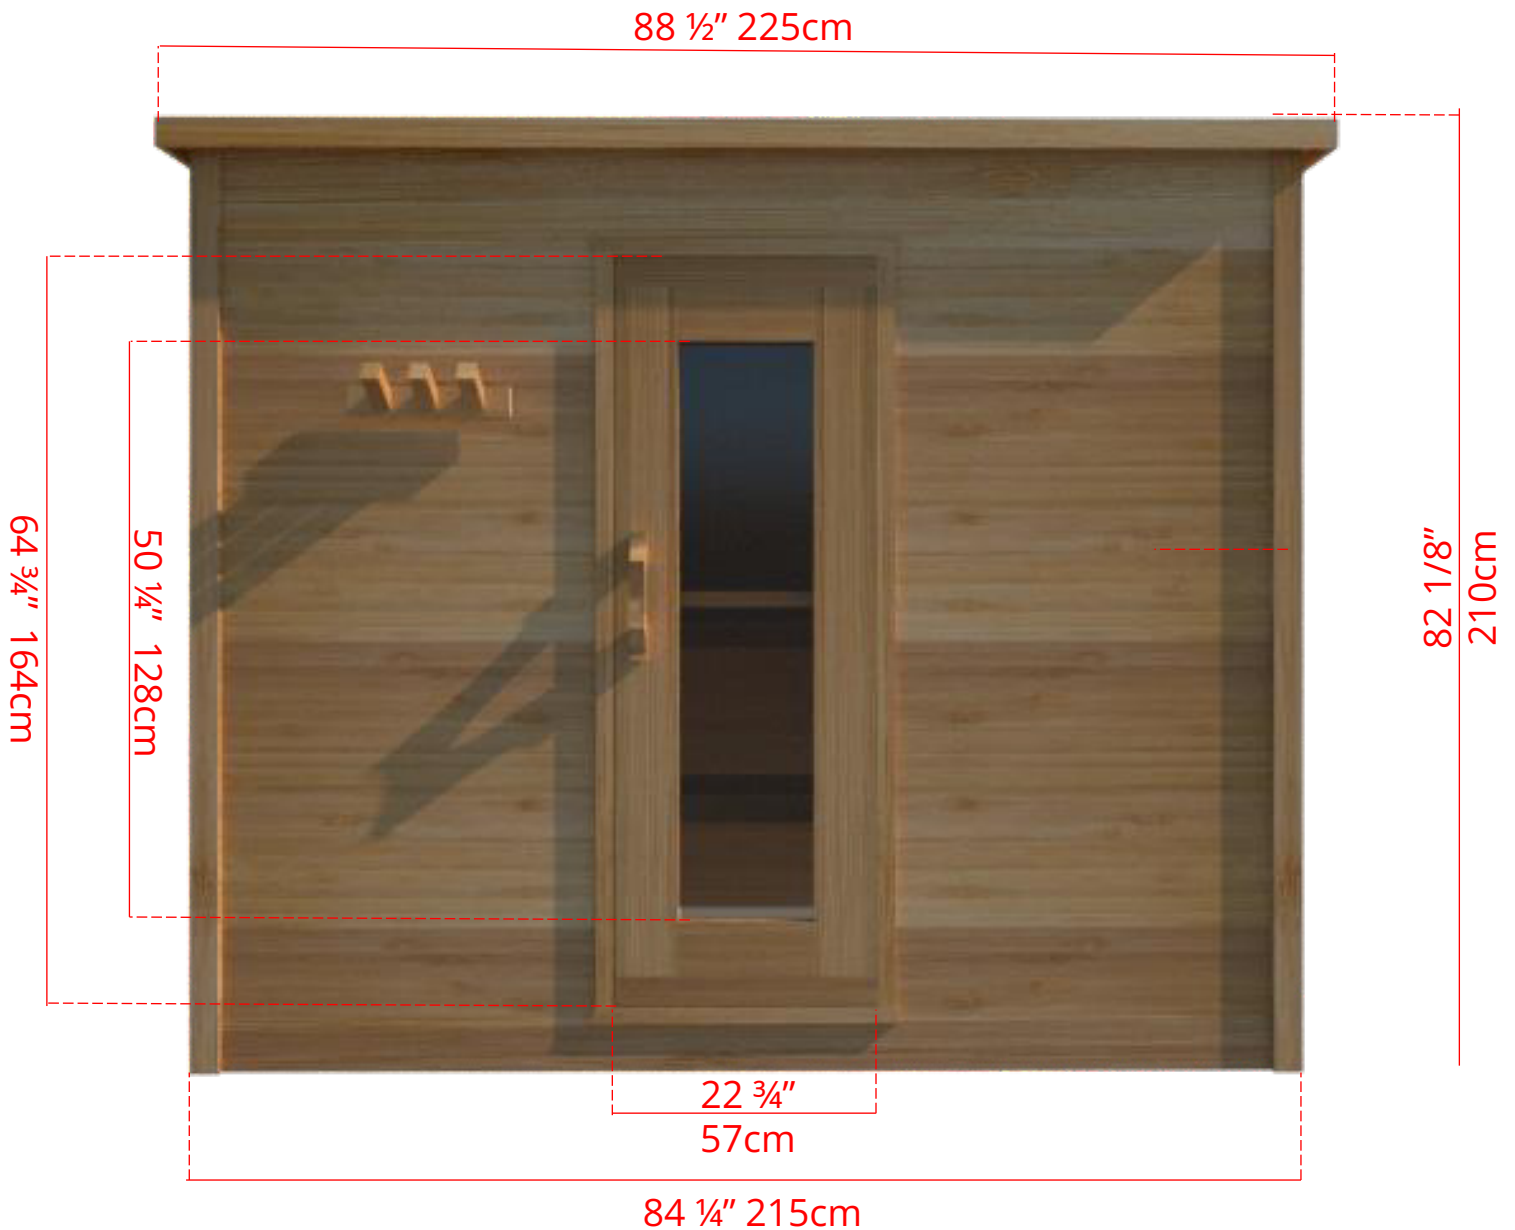

LS470/LS472 4' x 7' Indoor Cabin Sauna

Please note:

If choosing the Solid wood Floor option for an indoor cabin sauna the overall height of the sauna will increase 1 1/2" (38mm)

LS470/LS472

4' x 7' Indoor Cabin Sauna

Side View

52 ¾" 134cm

48 ¼" 123cm

Please note:

If choosing the Solid wood Floor option for an indoor cabin sauna the overall height of the sauna will increase 1 ½" (38mm)

LS470/LS472

4' x 7' Indoor Cabin Sauna

IC47B - 2 Tier Back Wall Bench

LS470/LS472 4' x 7' Indoor Cabin Sauna

IC47L - 2 Tier Back Wall Bench & Single Tier Bench on Left Side

LS470/LS472 4' x 7' Indoor Cabin Sauna

IC47R - 2 Tier Back Wall Bench & Single Tier Bench on Right Side

C7DL - Door on left & no Window
Or
C7DR - Door on right & no Window

C7DLW - Door on left & Window on right
Or
C7DRW - Door on right & Window on left
(14 3/4" x 53 1/4" Window)

C7DM - Door in middle & no Window