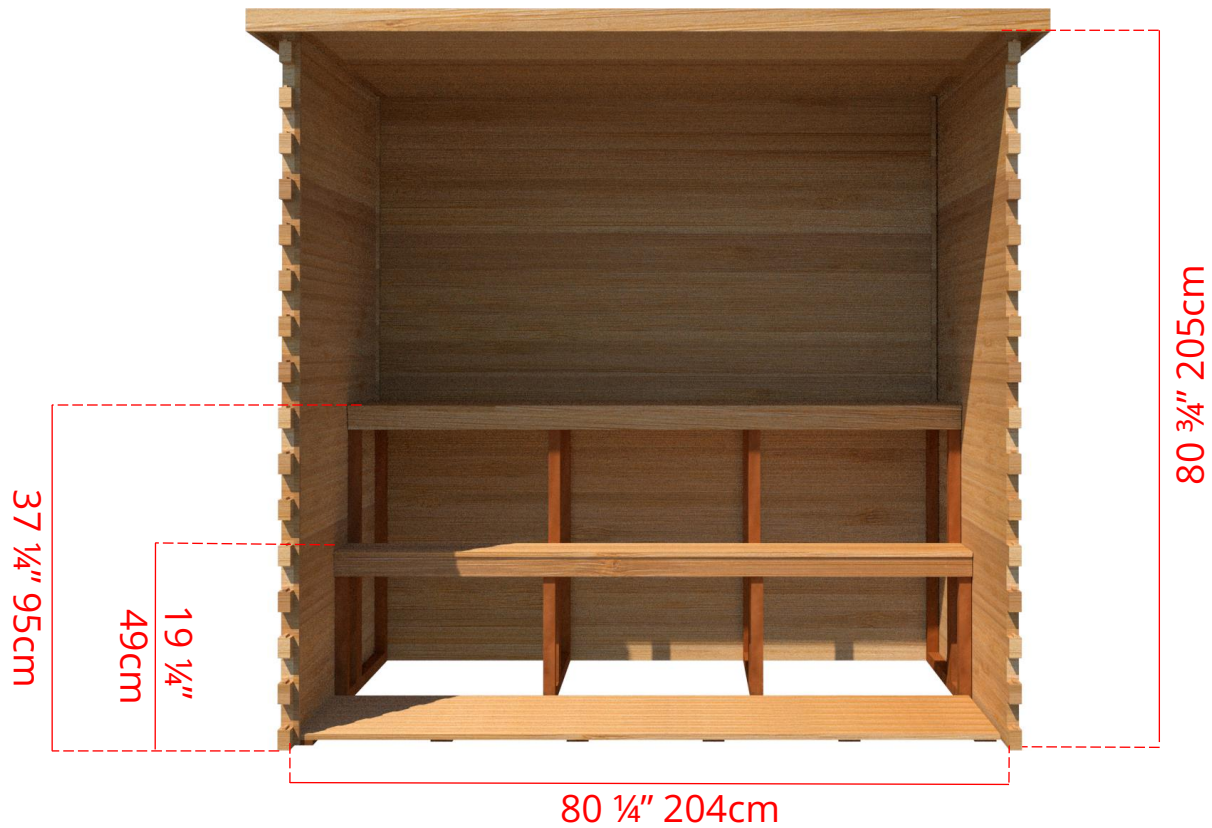

LS470/LS472 4' x 7' Indoor Cabin Sauna

Please note:

If choosing the Solid wood Floor option for an indoor cabin sauna the overall height of the sauna will increase 1 1/2" (38mm)

LS470/LS472

4' x 7' Indoor Cabin Sauna

Side View

52 ¾" 134cm

48 ¼" 123cm

Please note:

If choosing the Solid wood Floor option for an indoor cabin sauna the overall height of the sauna will increase 1 ½" (38mm)

LS470/LS472

4' x 7' Indoor Cabin Sauna

IC47B - 2 Tier Back Wall Bench

LS470/LS472 4' x 7' Indoor Cabin Sauna

IC47L - 2 Tier Back Wall Bench & Single Tier Bench on Left Side

LS470/LS472 4' x 7' Indoor Cabin Sauna

IC47R - 2 Tier Back Wall Bench & Single Tier Bench on Right Side

LS470/LS472

4' x 7' Indoor Cabin Sauna

IC47BS - Single Tier Back Wall Bench

LS470/LS472

4' x 7' Indoor Cabin Sauna

IC47S - Single Tier Side Wall Benches

LS470/LS472 4' x 7' Indoor Cabin Sauna

Front Wall Options