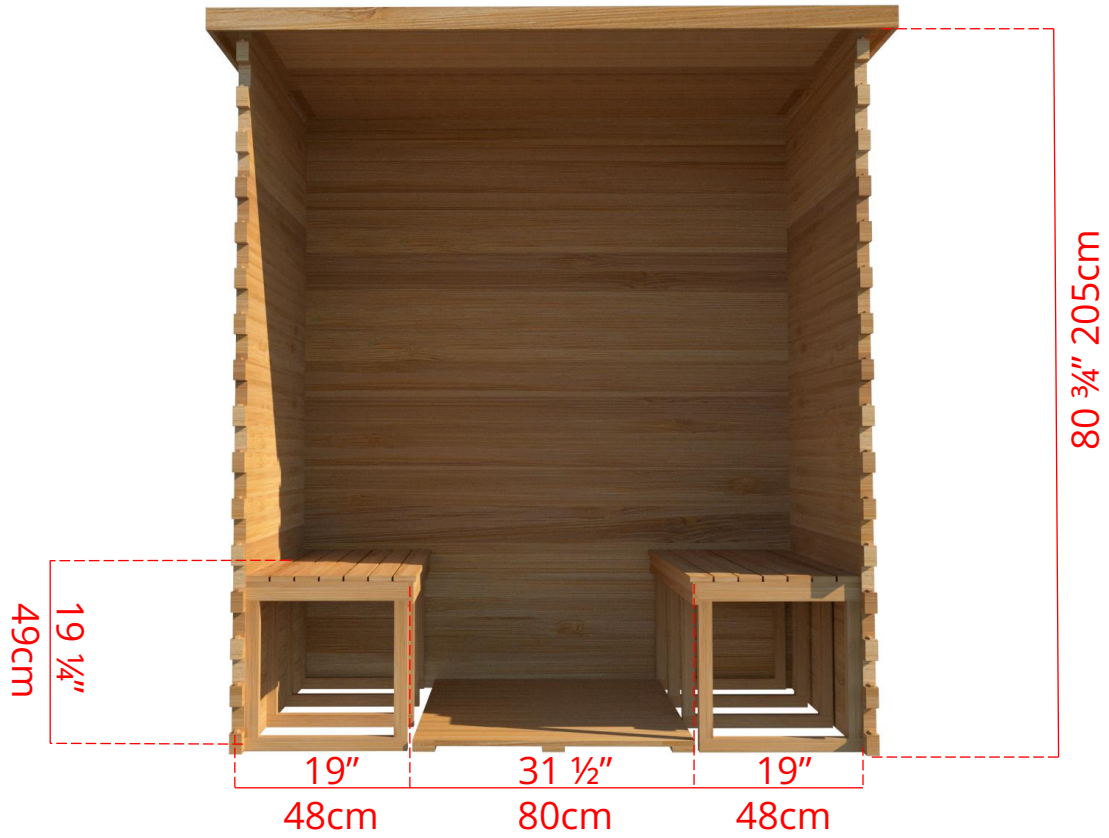

LS460/LS462 4' x 6' Indoor Cabin Sauna

Please note:

If choosing the Solid wood Floor option for an indoor cabin sauna the overall height of the sauna will increase 1 1/2" (38mm)

LS460/LS462

4' x 6' Indoor Cabin Sauna

Side View

52 ¾" 134cm

48 ¼" 123cm

Please note:

If choosing the Solid wood Floor option for an indoor cabin sauna the overall height of the sauna will increase 1 ½" (38mm)

LS460/LS462

4' x 6' Indoor Cabin Sauna

IC64B2 - 2 Tier Back Wall Bench

LS460/LS462

4' x 6' Indoor Cabin Sauna

IC64BS - Single Tier Back Wall Bench

LS460/LS462

4' x 6' Indoor Cabin Sauna

IC64S - Single Tier Side Wall Benches

LS460/LS462 4' x 6' Indoor Cabin Sauna

Front Wall Options

C6DL - Door on left & no Window

Or

C6DR - Door on right & no Window

C6DLW - Door on left & Window on right

Or

C6DRW - Door on right & Window on left
(14 3/4" x 53 1/4" Window)

C6DM - Door in middle & no Window