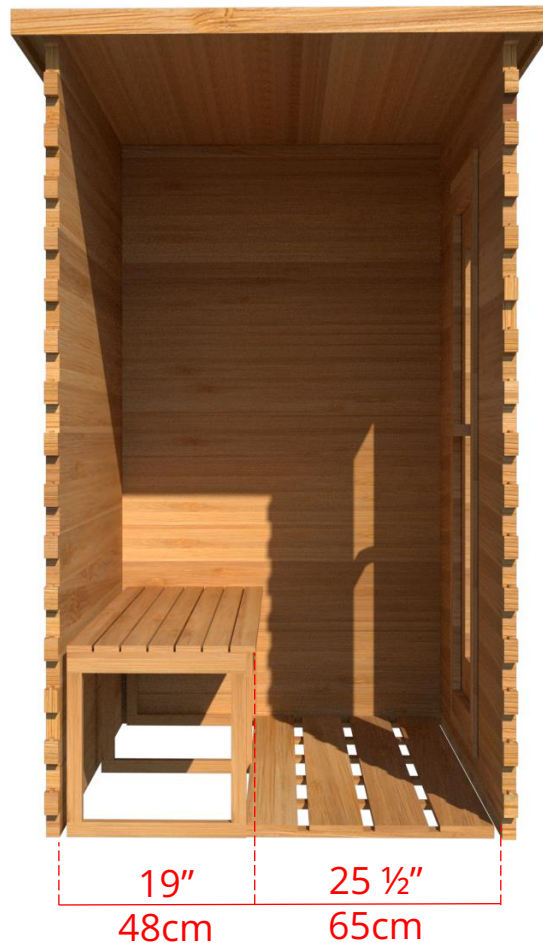

LS460/LS462 4' x 6' Indoor Cabin Sauna

Please note:

If choosing the Solid wood Floor option for an indoor cabin sauna the overall height of the sauna will increase 1 1/2" (38mm)

LS460/LS462

4' x 6' Indoor Cabin Sauna

Side View

52 ¾" 134cm

48 ¼" 123cm

Please note:

If choosing the Solid wood Floor option for an indoor cabin sauna the overall height of the sauna will increase 1 ½" (38mm)

LS460/LS462

4' x 6' Indoor Cabin Sauna

IC64B2 - 2 Tier Back Wall Bench

LS460/LS462

4' x 6' Indoor Cabin Sauna

IC64BS - Single Tier Back Wall Bench

LS460/LS462

4' x 6' Indoor Cabin Sauna

IC64S - Single Tier Side Wall Benches

LS460/LS462 4' x 6' Indoor Cabin Sauna

Front Wall Options

C6DL - Door on left & no Window

Or

C6DR - Door on right & no Window

C6DLW - Door on left & Window on right

Or

C6DRW - Door on right & Window on left
(14 3/4" x 53 1/4" Window)

C6DM - Door in middle & no Window