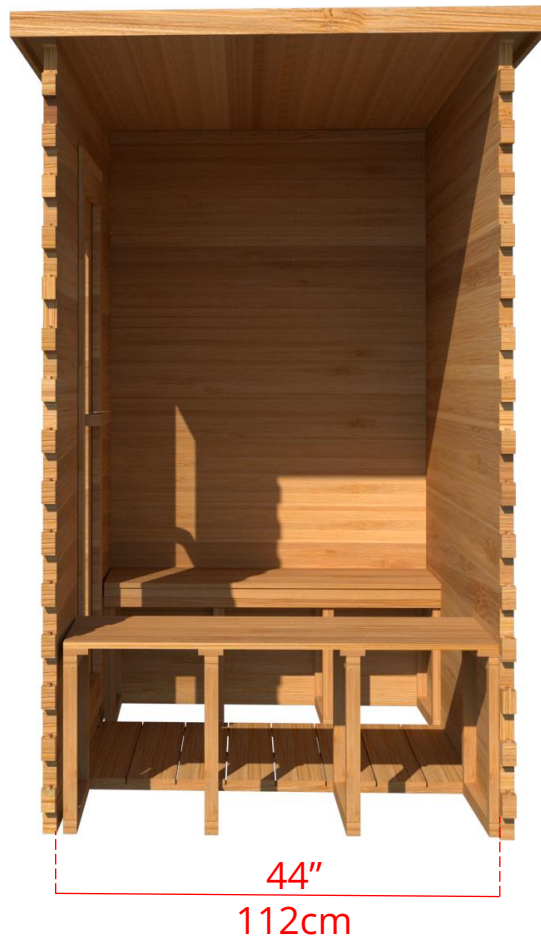

LS460/LS462 4' x 6' Indoor Cabin Sauna

Please note:

If choosing the Solid wood Floor option for an indoor cabin sauna the overall height of the sauna will increase 1 1/2" (38mm)

LS460/LS462

4' x 6' Indoor Cabin Sauna

Side View

52 ¾" 134cm

48 ¼" 123cm

Please note:

If choosing the Solid wood Floor option for an indoor cabin sauna the overall height of the sauna will increase 1 ½" (38mm)

LS460/LS462

4' x 6' Indoor Cabin Sauna

IC64B2 - 2 Tier Back Wall Bench

LS460/LS462

4' x 6' Indoor Cabin Sauna

IC64BS - Single Tier Back Wall Bench

LS460/LS462

4' x 6' Indoor Cabin Sauna

IC64S - Single Tier Side Wall Benches

LS460/LS462 4' x 6' Indoor Cabin Sauna

Front Wall Options

C6DL - Door on left & no Window

Or

C6DR - Door on right & no Window

C6DLW - Door on left & Window on right

Or

C6DRW - Door on right & Window on left
(14 3/4" x 53 1/4" Window)

C6DM - Door in middle & no Window