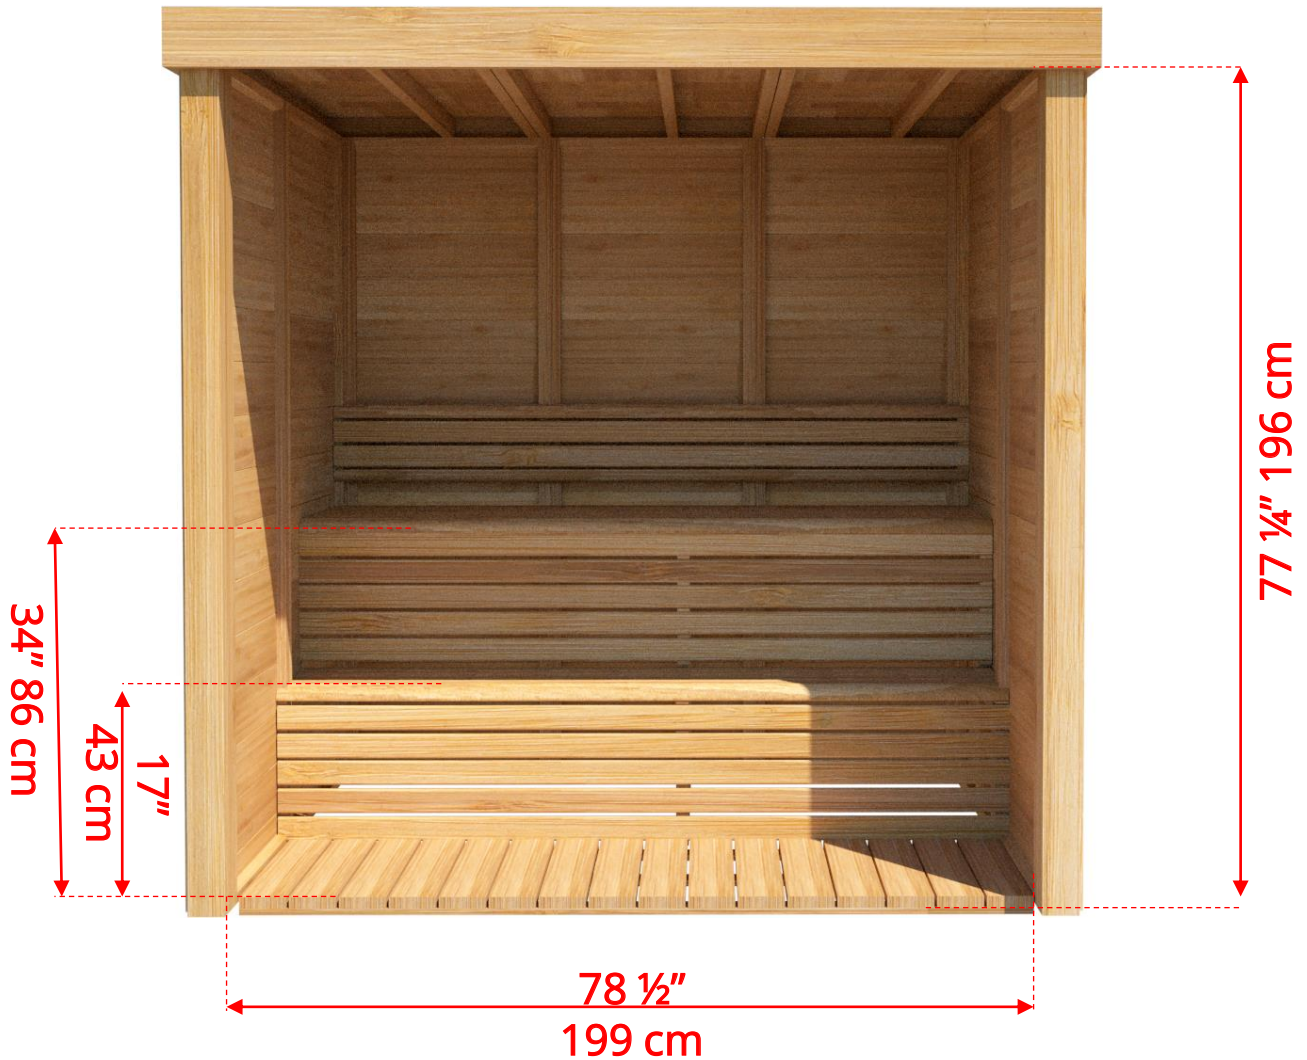

PU570/PU572 Indoor Pure Cube Sauna

Please note:

If choosing the Solid wood Floor option for an indoor Pure cube Sauna, the overall height of the sauna will increase 4" (10cm)

Manufactured by:

PU570/PU572 Indoor Pure Cube Sauna

Please note:

If choosing the Solid wood Floor option for an indoor Pure cube Sauna, the overall height of the sauna will increase 4" (10cm)

Manufactured by:

pure cübe

PU570/PU572 Indoor Pure Cube Sauna

Please note:

If choosing the Solid wood Floor option for an indoor Pure cube Sauna, the overall height of the sauna will increase 4" (10cm)

Manufactured by:

PU570/PU572 Indoor Pure Cube Sauna

Please note:

If choosing the Solid wood Floor option for an indoor Pure cube Sauna, the overall height of the sauna will increase 4" (10cm)