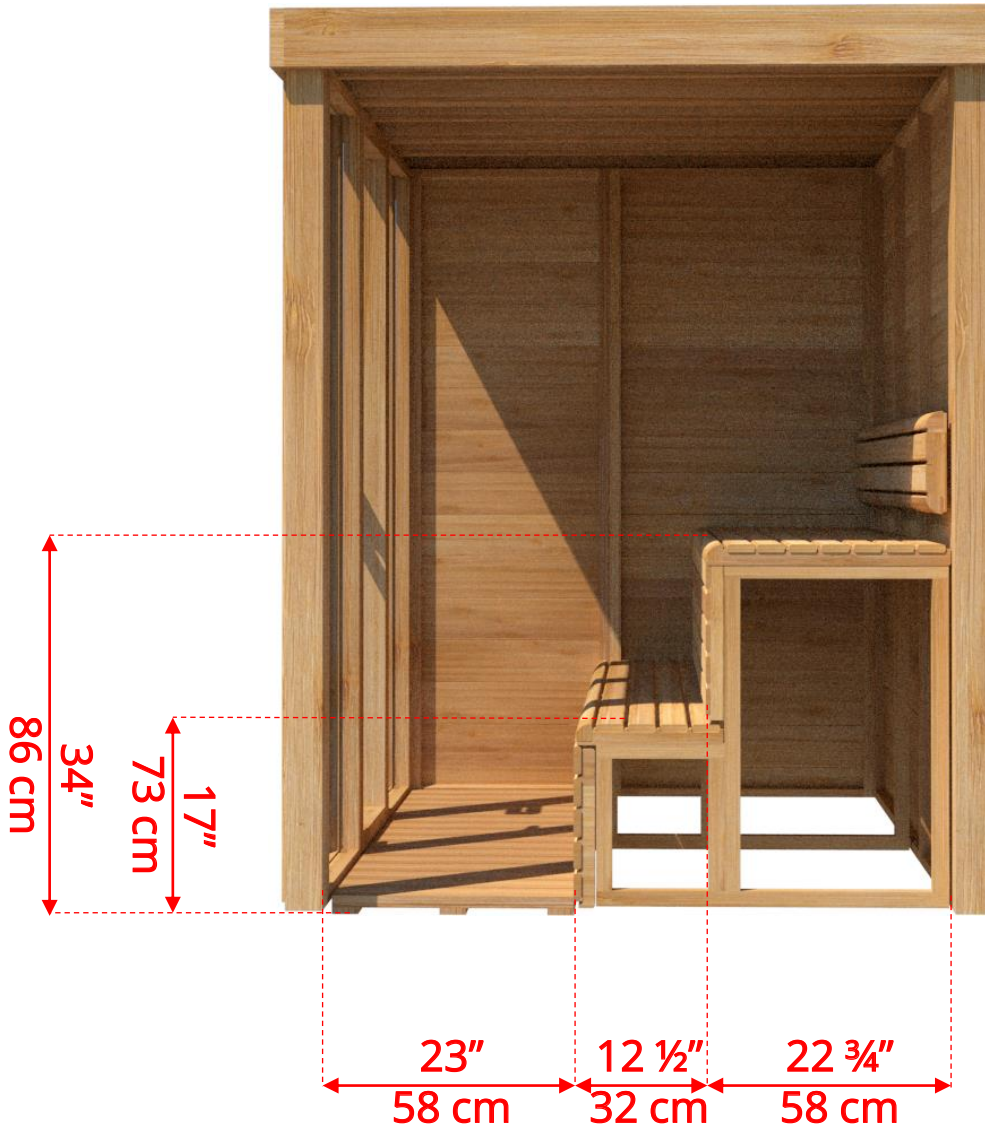

PU570/PU572 Indoor Pure Cube Sauna

Please note:

If choosing the Solid wood Floor option for an indoor Pure cube Sauna, the overall height of the sauna will increase 4" (10cm)

Manufactured by:

PU570/PU572 Indoor Pure Cube Sauna

Please note:

If choosing the Solid wood Floor option for an indoor Pure cube Sauna, the overall height of the sauna will increase 4" (10cm)

Manufactured by:

pure cübe

PU570/PU572 Indoor Pure Cube Sauna

Please note:

If choosing the Solid wood Floor option for an indoor Pure cube Sauna, the overall height of the sauna will increase 4" (10cm)

Manufactured by:

PU570/PU572 Indoor Pure Cube Sauna

Please note:

If choosing the Solid wood Floor option for an indoor Pure cube Sauna, the overall height of the sauna will increase 4" (10cm)