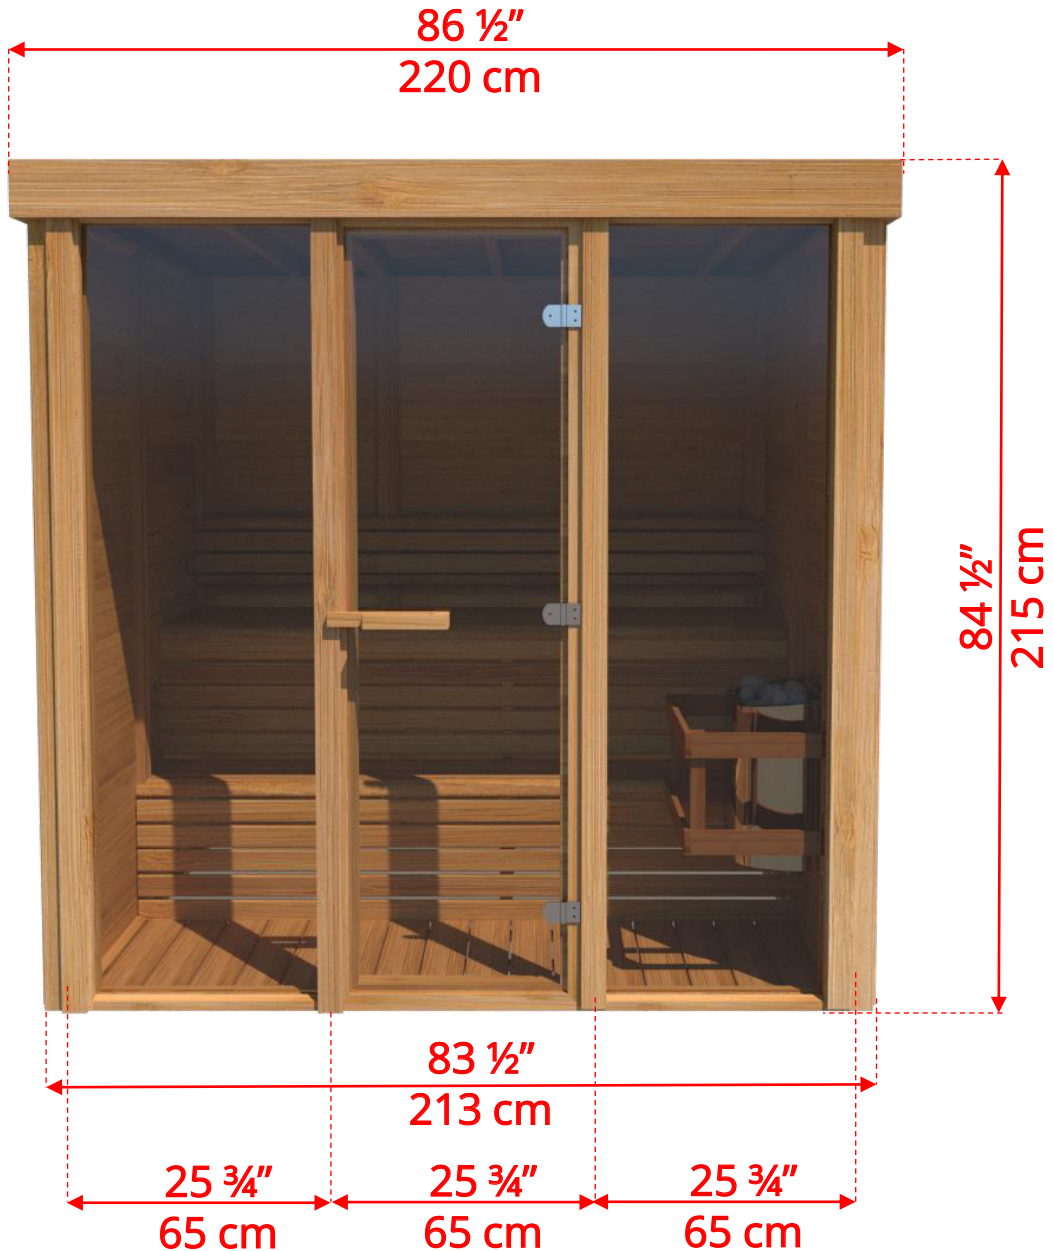

PU570/PU572 Indoor Pure Cube Sauna

Please note:

If choosing the Solid wood Floor option for an indoor Pure cube Sauna, the overall height of the sauna will increase 4" (10cm)

Manufactured by:

PU570/PU572 Indoor Pure Cube Sauna

Please note:

If choosing the Solid wood Floor option for an indoor Pure cube Sauna, the overall height of the sauna will increase 4" (10cm)

Manufactured by:

pure cübe

PU570/PU572 Indoor Pure Cube Sauna

Please note:

If choosing the Solid wood Floor option for an indoor Pure cube Sauna, the overall height of the sauna will increase 4" (10cm)

Manufactured by:

PU570/PU572 Indoor Pure Cube Sauna

Please note:

If choosing the Solid wood Floor option for an indoor Pure cube Sauna, the overall height of the sauna will increase 4" (10cm)