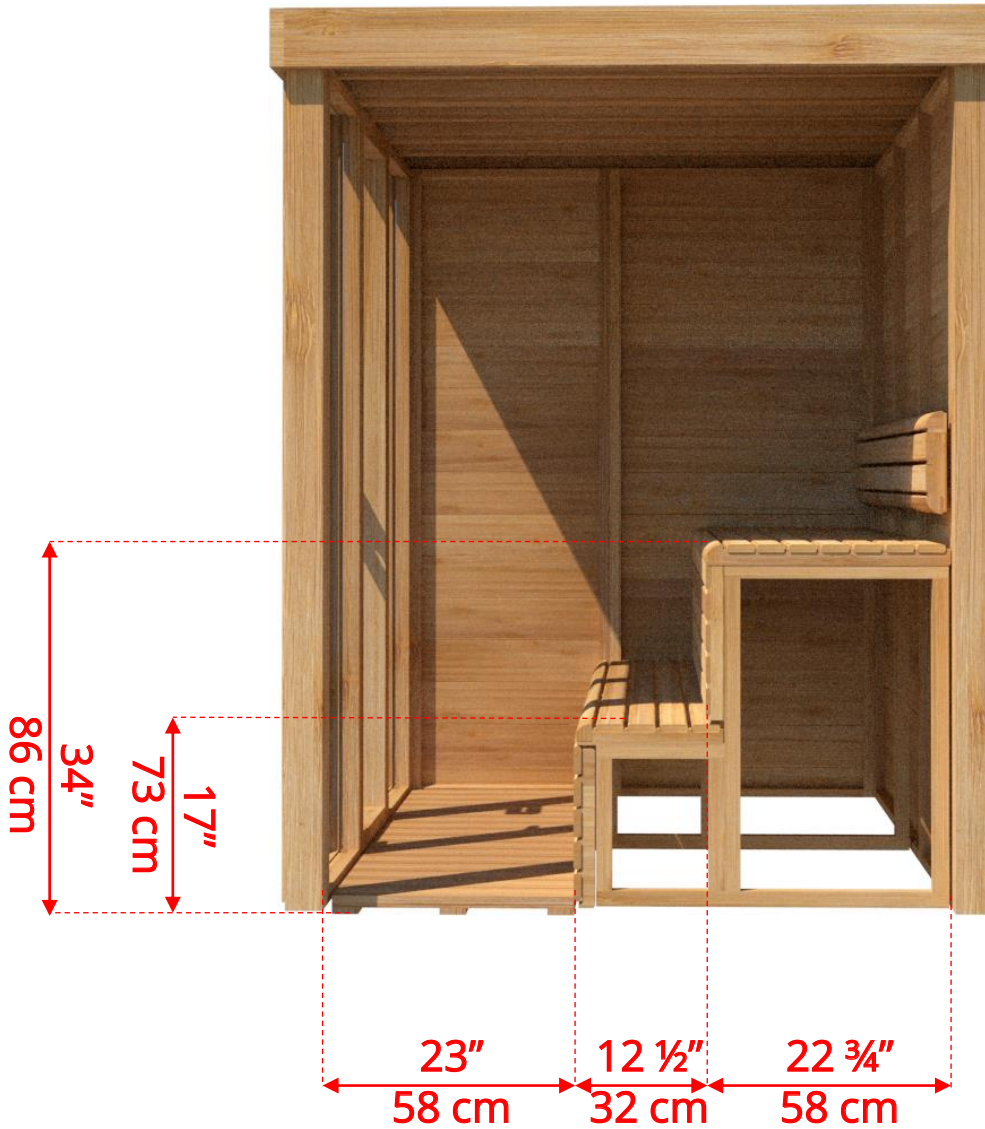

# PU550/PU552 Indoor Pure Cube Sauna

Please note:

If choosing the Solid wood Floor option for an indoor Pure cube Sauna, the overall height of the sauna will increase 4" (10cm)

Manufactured by:

# PU550/PU552 Indoor Pure Cube Sauna

Please note:

If choosing the Solid wood Floor option for an indoor Pure cube Sauna, the overall height of the sauna will increase 4" (10cm)

Manufactured by:

pure cübe

# PU550/PU552 Indoor Pure Cube Sauna

Please note:

If choosing the Solid wood Floor option for an indoor Pure cube Sauna, the overall height of the sauna will increase 4" (10cm)

Manufactured by:

[www.ismor.co.il](http://www.ismor.co.il) | 077-804-4176

# PU550 Indoor Pure Cube Sauna

Please note:

If choosing the Solid wood Floor option for an indoor Pure cube Sauna, the overall height of the sauna will increase 4" (10cm)

Manufactured by: