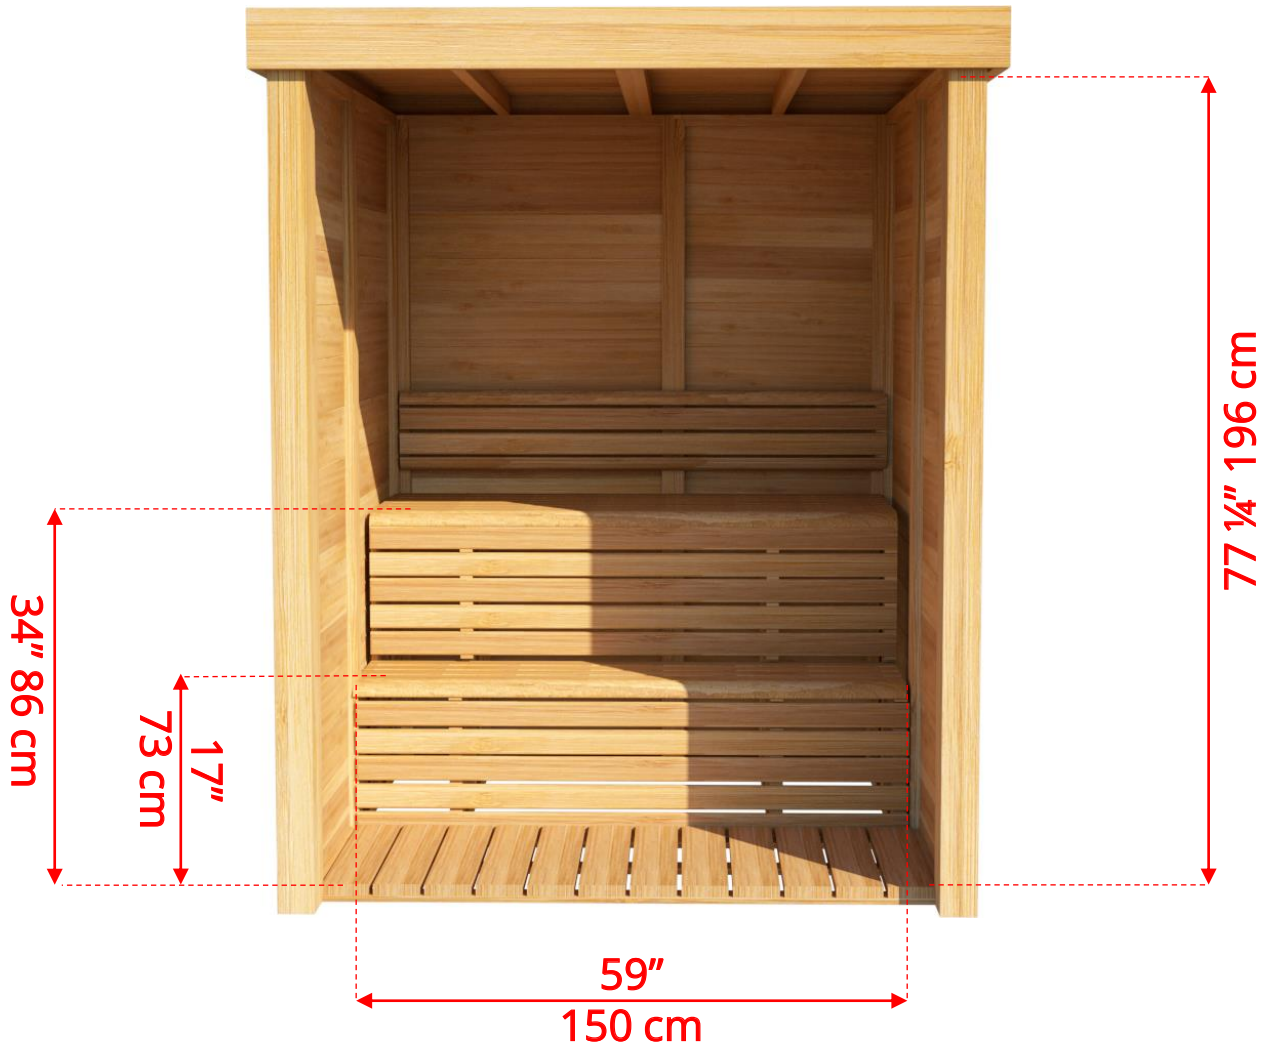

# PU550/PU552 Indoor Pure Cube Sauna

Please note:

If choosing the Solid wood Floor option for an indoor Pure cube Sauna, the overall height of the sauna will increase 4" (10cm)

Manufactured by:

# PU550/PU552 Indoor Pure Cube Sauna

Please note:

If choosing the Solid wood Floor option for an indoor Pure cube Sauna, the overall height of the sauna will increase 4" (10cm)

Manufactured by:

pure cübe

# PU550/PU552 Indoor Pure Cube Sauna

Please note:

If choosing the Solid wood Floor option for an indoor Pure cube Sauna, the overall height of the sauna will increase 4" (10cm)

Manufactured by:

[www.ismor.co.il](http://www.ismor.co.il) | 077-804-4176

# PU550 Indoor Pure Cube Sauna

Please note:

If choosing the Solid wood Floor option for an indoor Pure cube Sauna, the overall height of the sauna will increase 4" (10cm)

Manufactured by: