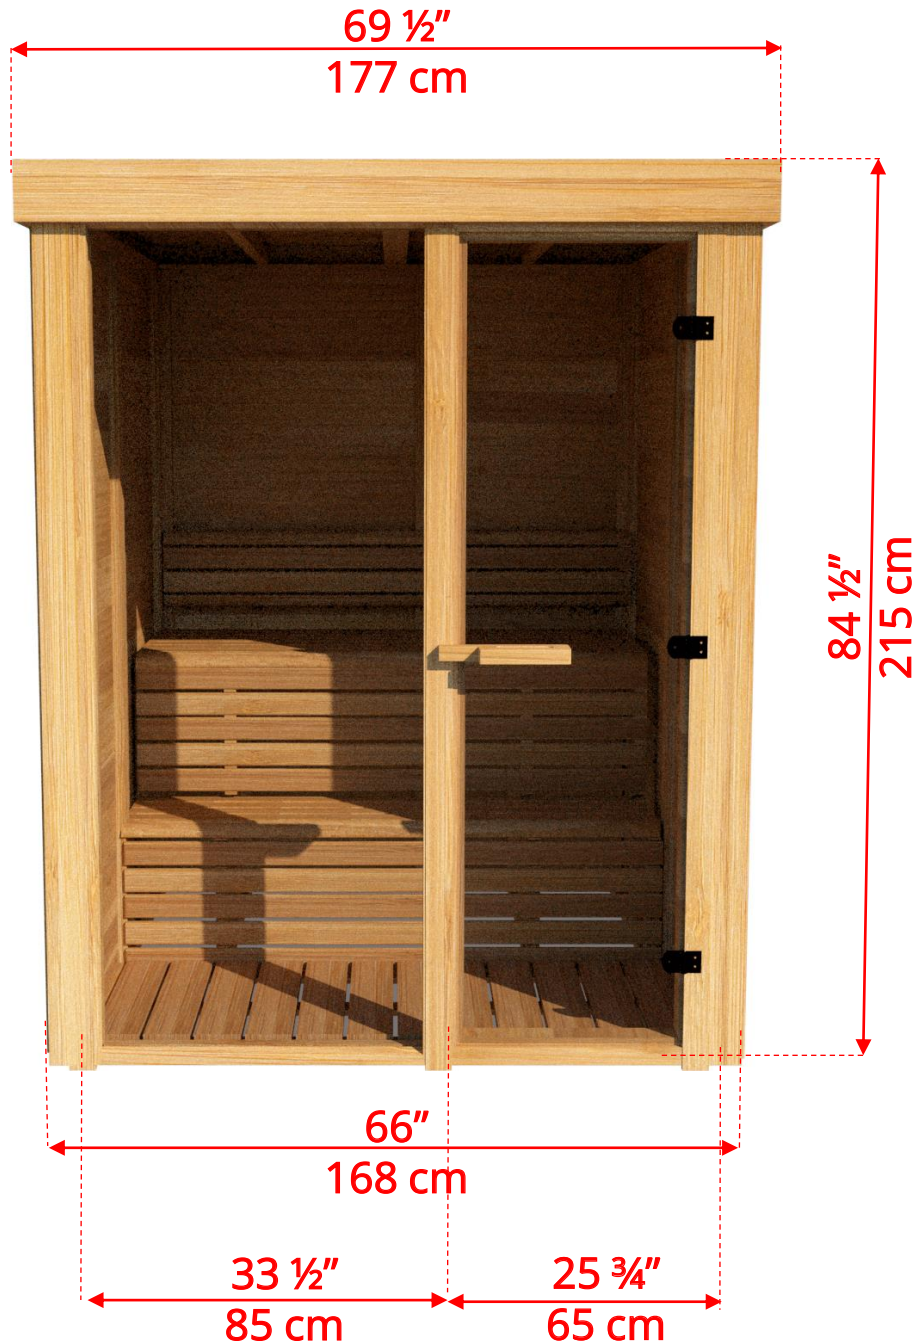

# PU550/PU552 Indoor Pure Cube Sauna

Please note:

If choosing the Solid wood Floor option for an indoor Pure cube Sauna, the overall height of the sauna will increase 4" (10cm)

Manufactured by:

# PU550/PU552 Indoor Pure Cube Sauna

Please note:

If choosing the Solid wood Floor option for an indoor Pure cube Sauna, the overall height of the sauna will increase 4" (10cm)

Manufactured by:

pure cübe

# PU550/PU552 Indoor Pure Cube Sauna

Please note:

If choosing the Solid wood Floor option for an indoor Pure cube Sauna, the overall height of the sauna will increase 4" (10cm)

Manufactured by:

[www.ismor.co.il](http://www.ismor.co.il) | 077-804-4176

# PU550 Indoor Pure Cube Sauna

Please note:

If choosing the Solid wood Floor option for an indoor Pure cube Sauna, the overall height of the sauna will increase 4" (10cm)

Manufactured by: