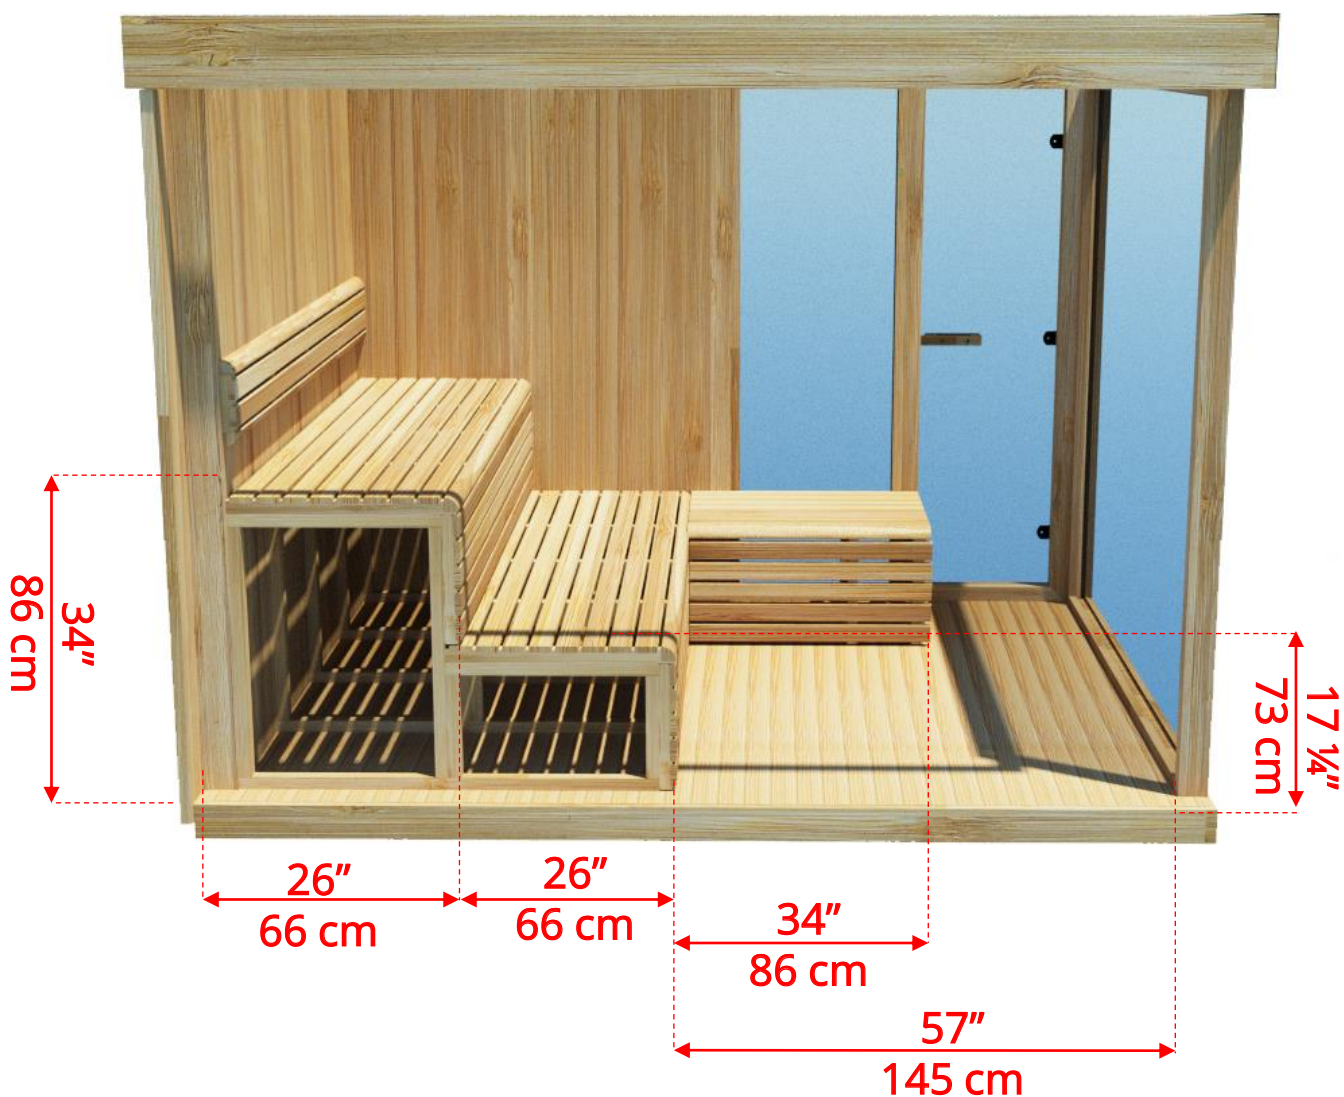

Manufactured by:

pure cübe

OR6110/ OR6112 Outdoor Pure Cube Orion Sauna

Door can be placed on right or left side of sauna.

Manufactured by:

www.ismor.co.il | 077-804-4176

pure cübe

OR6110/ OR6112 Outdoor Pure Cube Orion Sauna