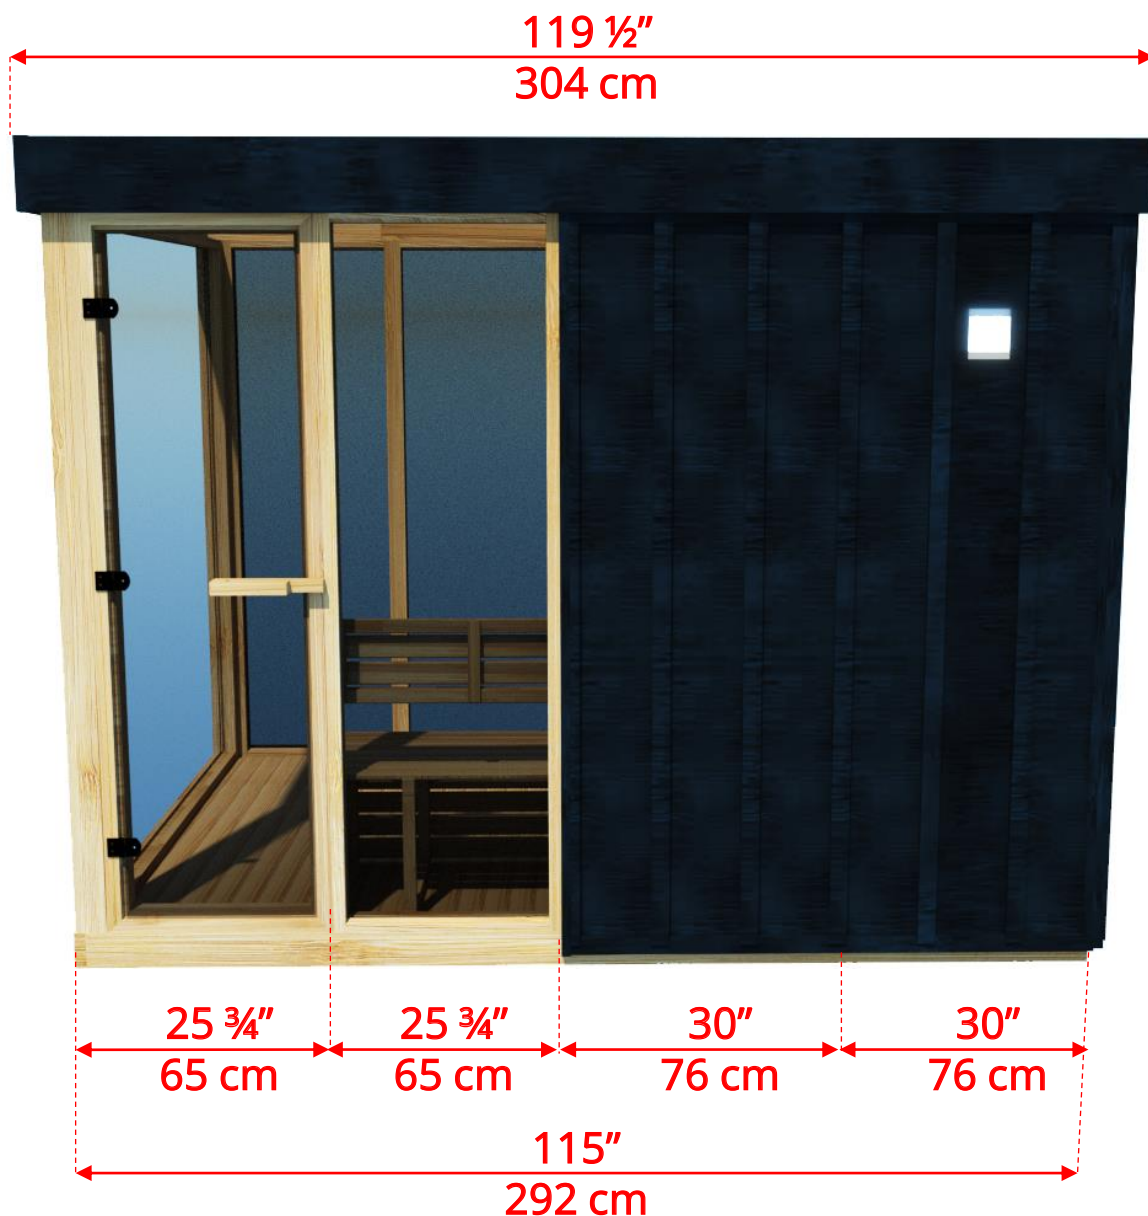

pure cübe

OR6110/ OR6112 Outdoor Pure Cube Orion Sauna

Manufactured by:

www.ismor.co.il | 077-804-4176

OR6110/ OR6112 Outdoor Pure Cube Orion Sauna

L bench can be positioned on either side depending on what side door is on.

Manufactured by:

pure cübe

OR6110/ OR6112 Outdoor Pure Cube Orion Sauna

Door can be placed on right or left side of sauna.

Manufactured by:

www.ismor.co.il | 077-804-4176

pure cübe

OR6110/ OR6112 Outdoor Pure Cube Orion Sauna