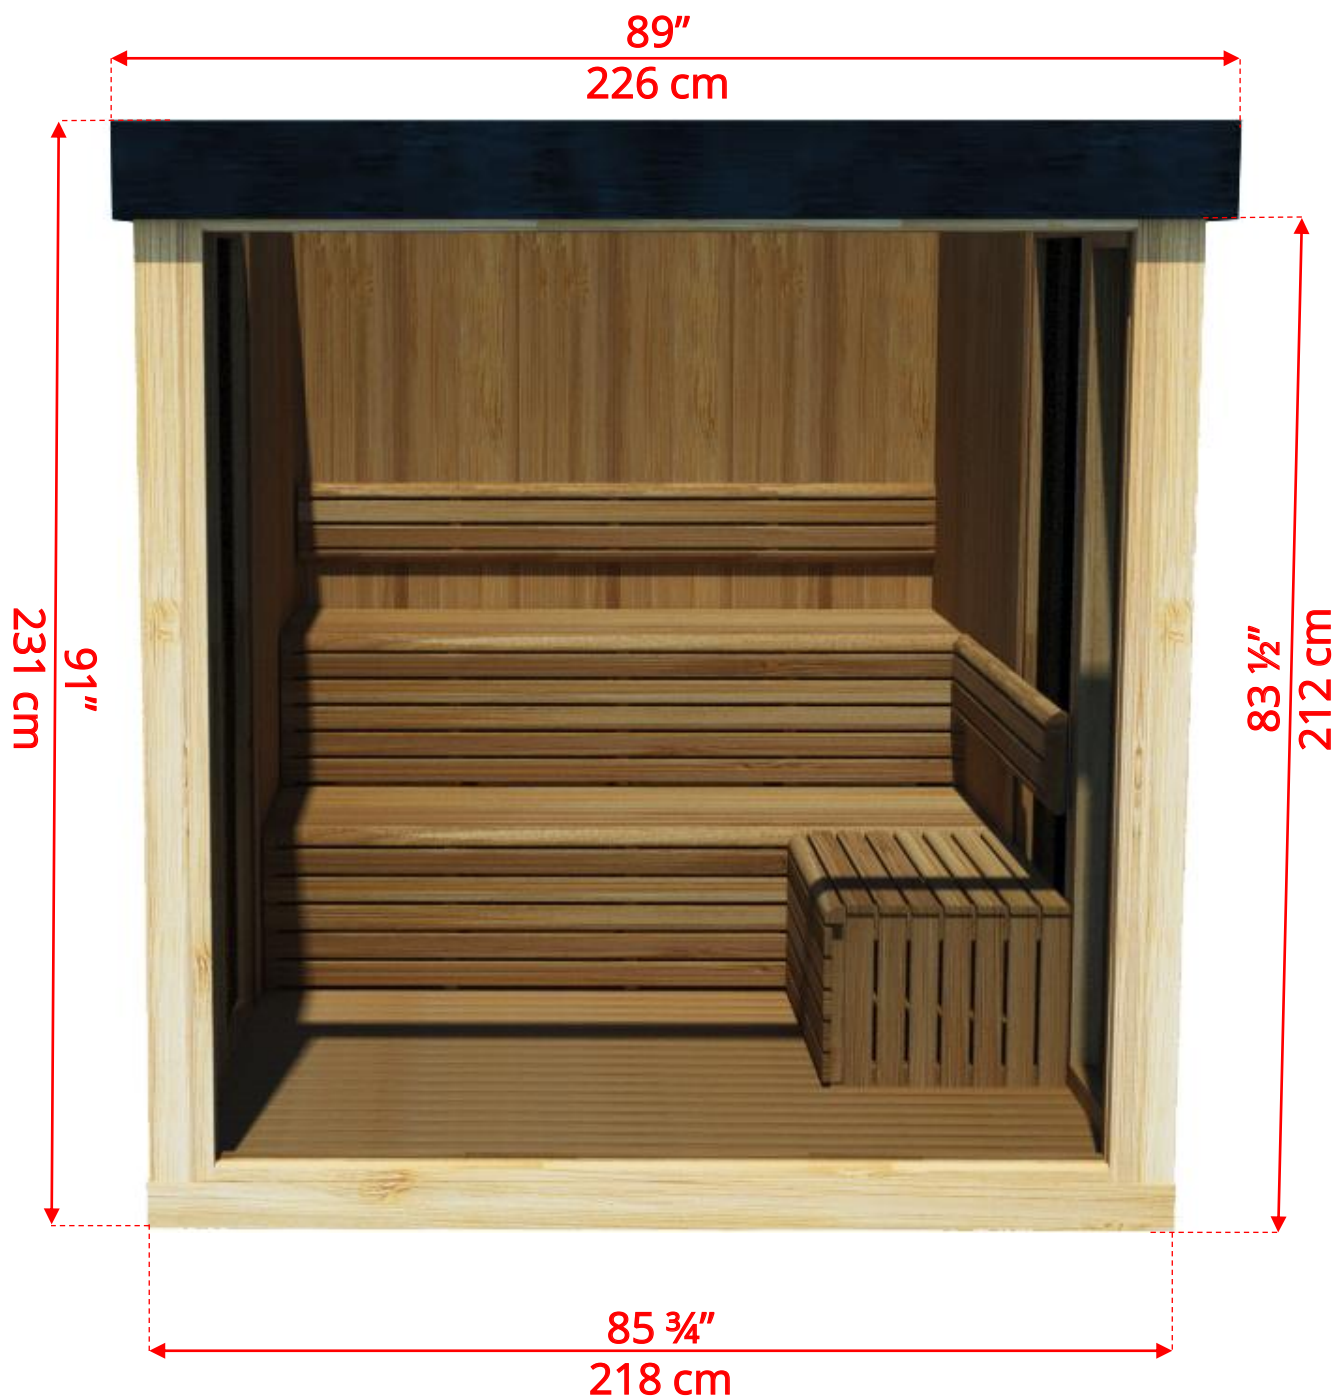

pure cübe

OR6110/ OR6112 Outdoor Pure Cube Orion Sauna

Manufactured by:

www.ismor.co.il | 077-804-4176

OR6110/ OR6112 Outdoor Pure Cube Orion Sauna

L bench can be positioned on either side depending on what side door is on.

Manufactured by:

pure cübe

OR6110/ OR6112 Outdoor Pure Cube Orion Sauna

Door can be placed on right or left side of sauna.

Manufactured by:

www.ismor.co.il | 077-804-4176

pure cübe

OR6110/ OR6112 Outdoor Pure Cube Orion Sauna