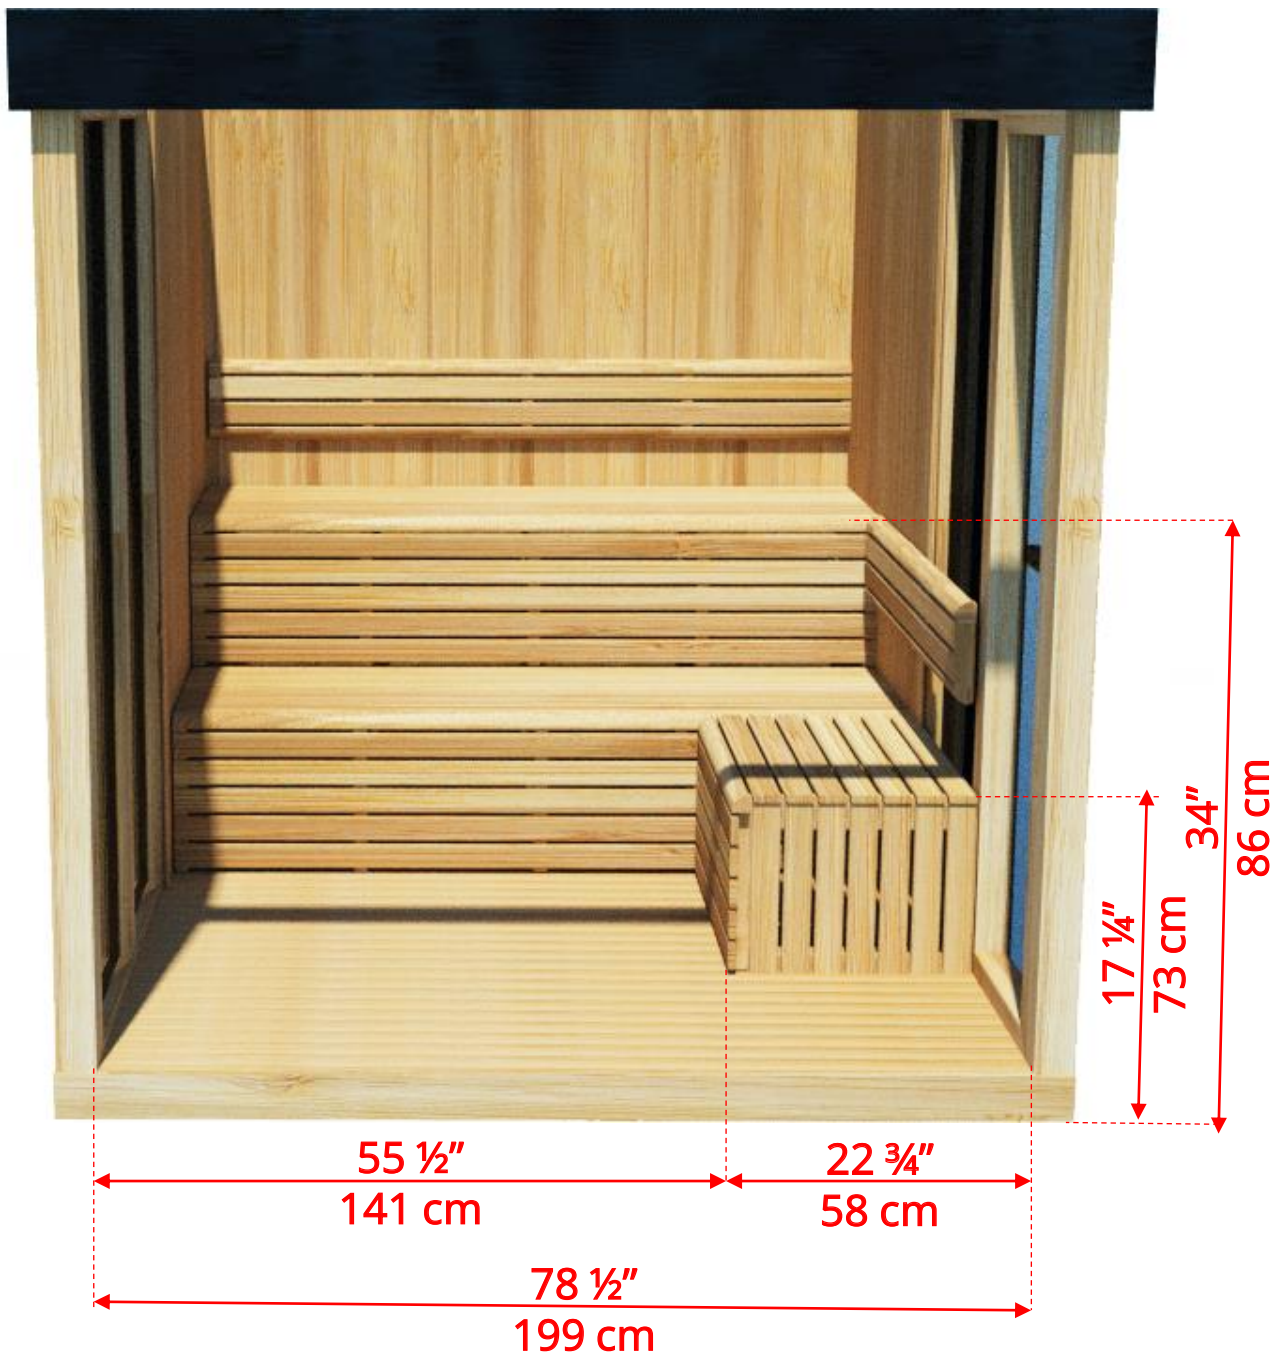

pure cübe

OR6110/ OR6112 Outdoor Pure Cube Orion Sauna

Manufactured by:

www.ismor.co.il | 077-804-4176

OR6110/ OR6112 Outdoor Pure Cube Orion Sauna

L bench can be positioned on either side depending on what side door is on.

Manufactured by:

pure cübe

OR6110/ OR6112 Outdoor Pure Cube Orion Sauna

Door can be placed on right or left side of sauna.

Manufactured by:

www.ismor.co.il | 077-804-4176

pure cübe

OR6110/ OR6112 Outdoor Pure Cube Orion Sauna