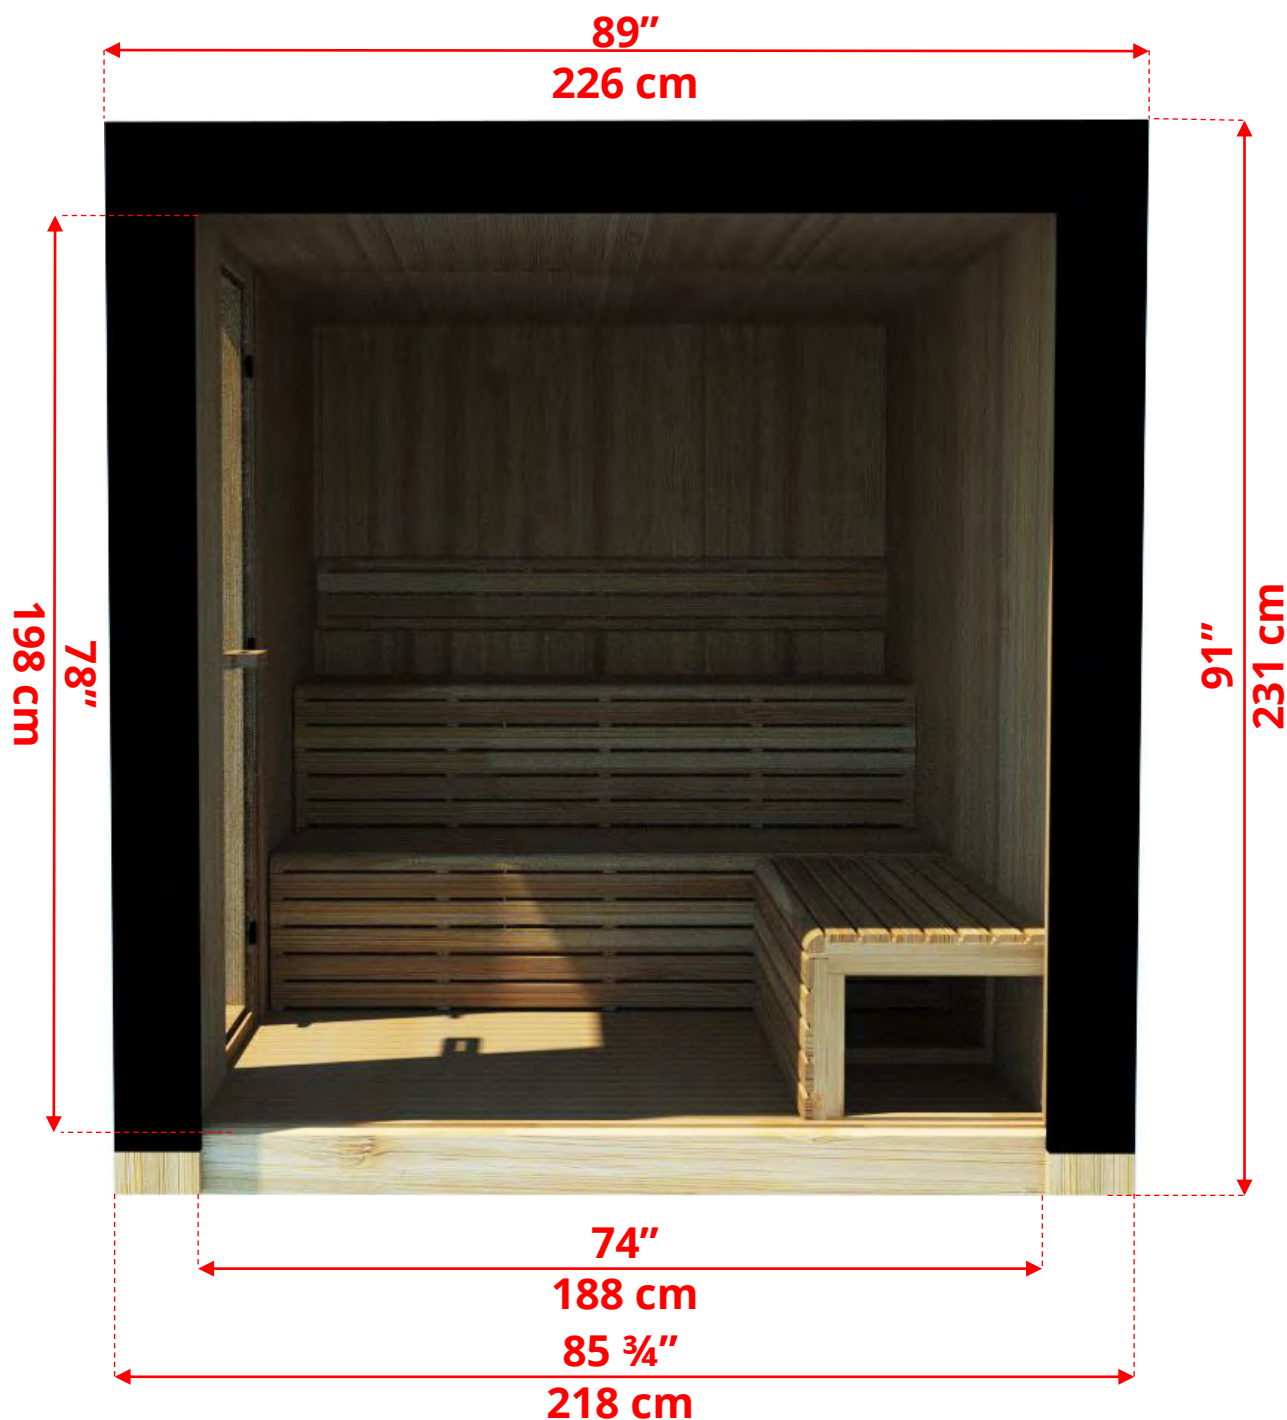

# NE6110/NE6112 Outdoor Pure Cube Neptune Sauna

Manufactured by:

pure cübe