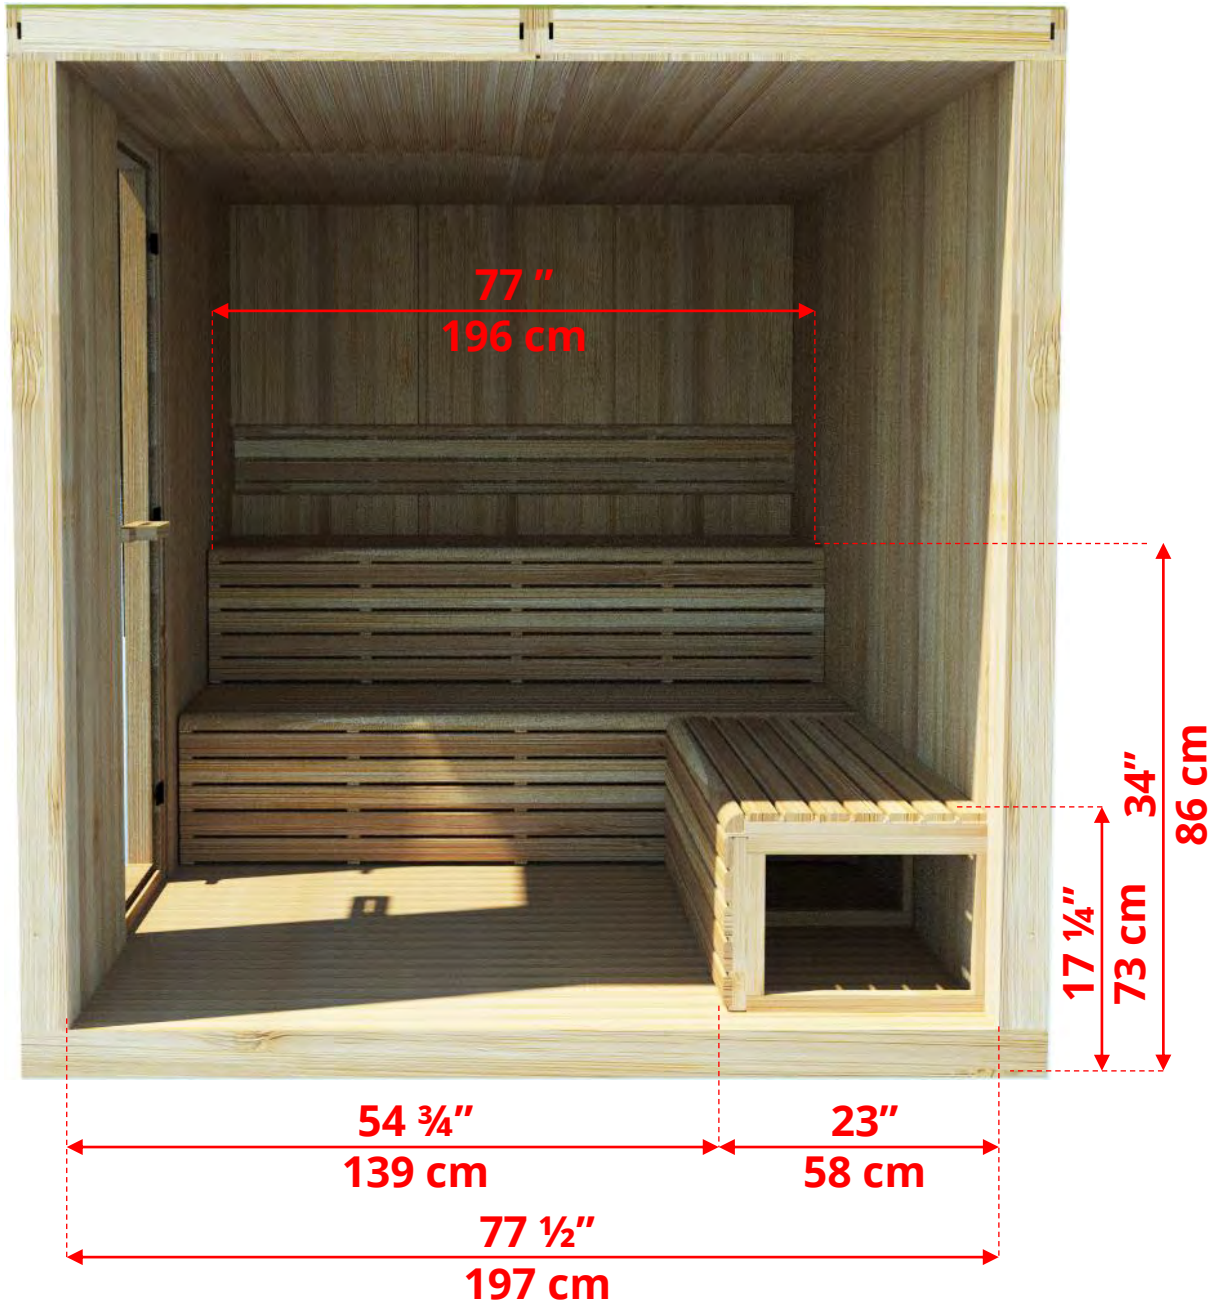

pure cübe

NE6110/NE6112 Outdoor Pure Cube Neptune Sauna

Manufactured by:

tel: 888-923-9813 | info@leisurecraft.com | web: www.leisurecraft.com