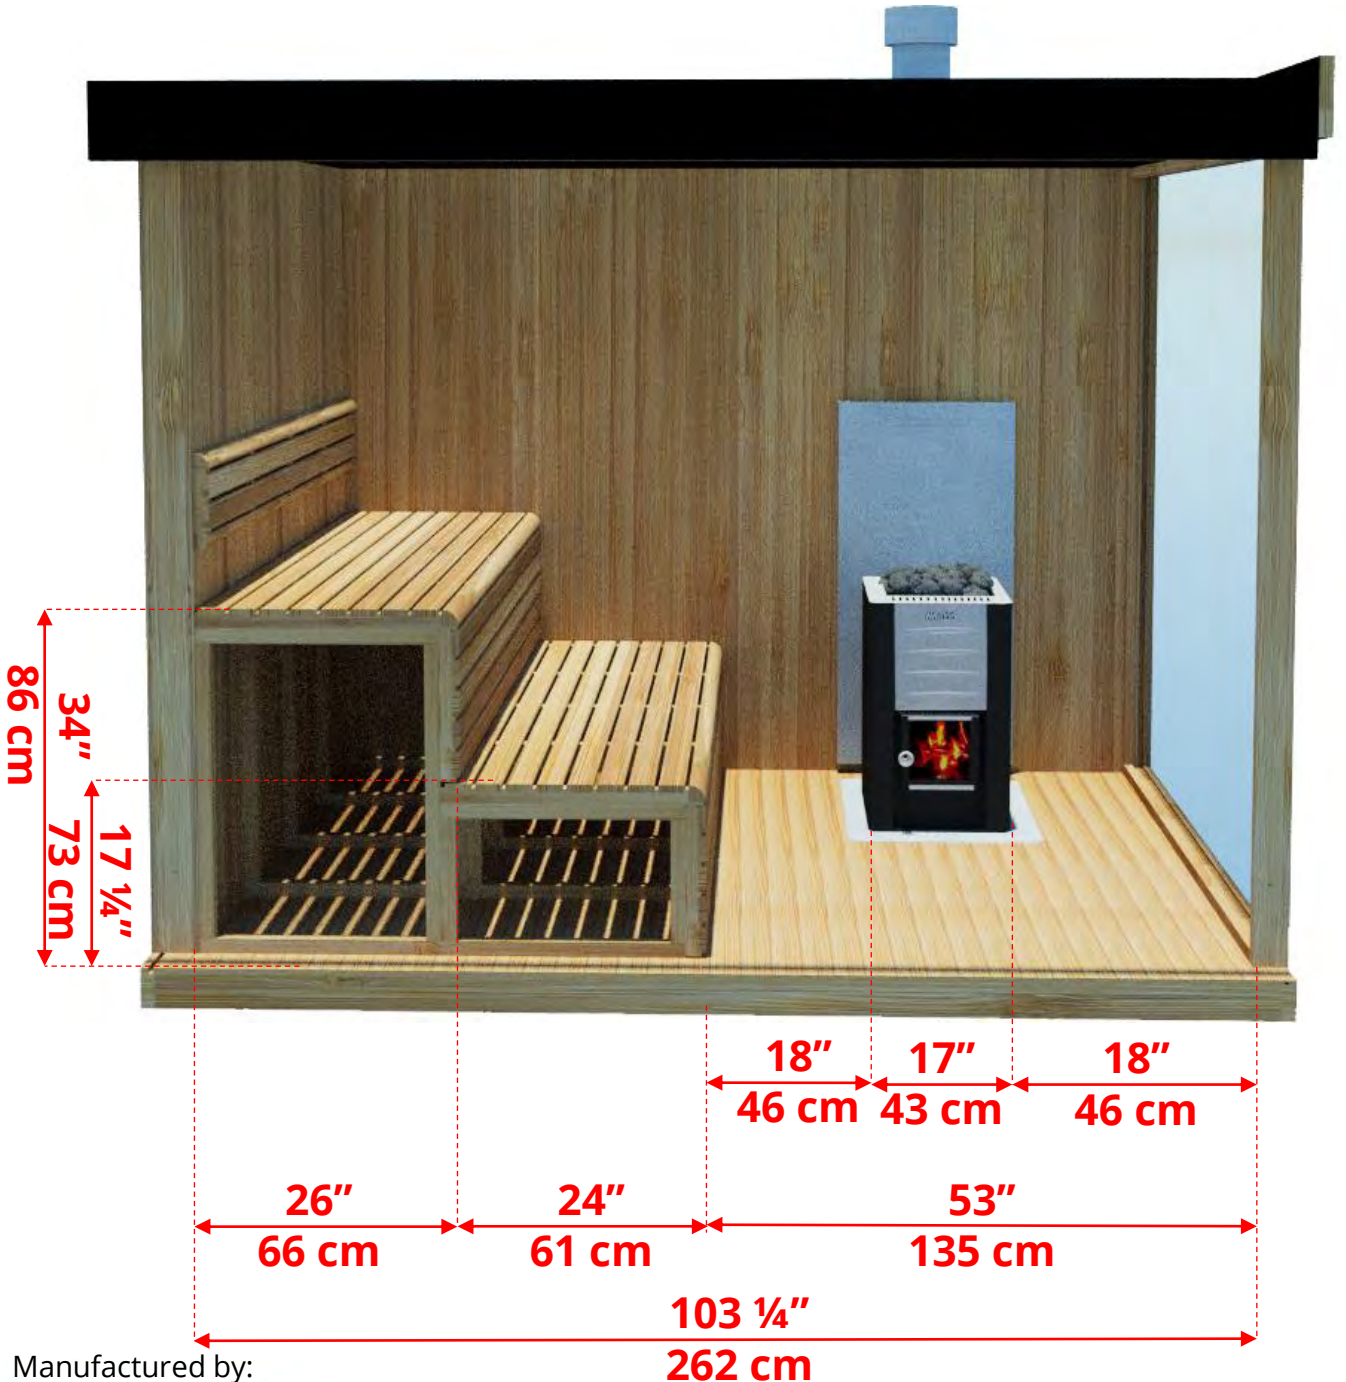

pure cübe

NE6110/NE6112 Outdoor Pure Cube Neptune Sauna

Wood Burning Heater

Manufactured by:

tel: 888-923-9813 | info@leisurecraft.com | web: www.leisurecraft.com