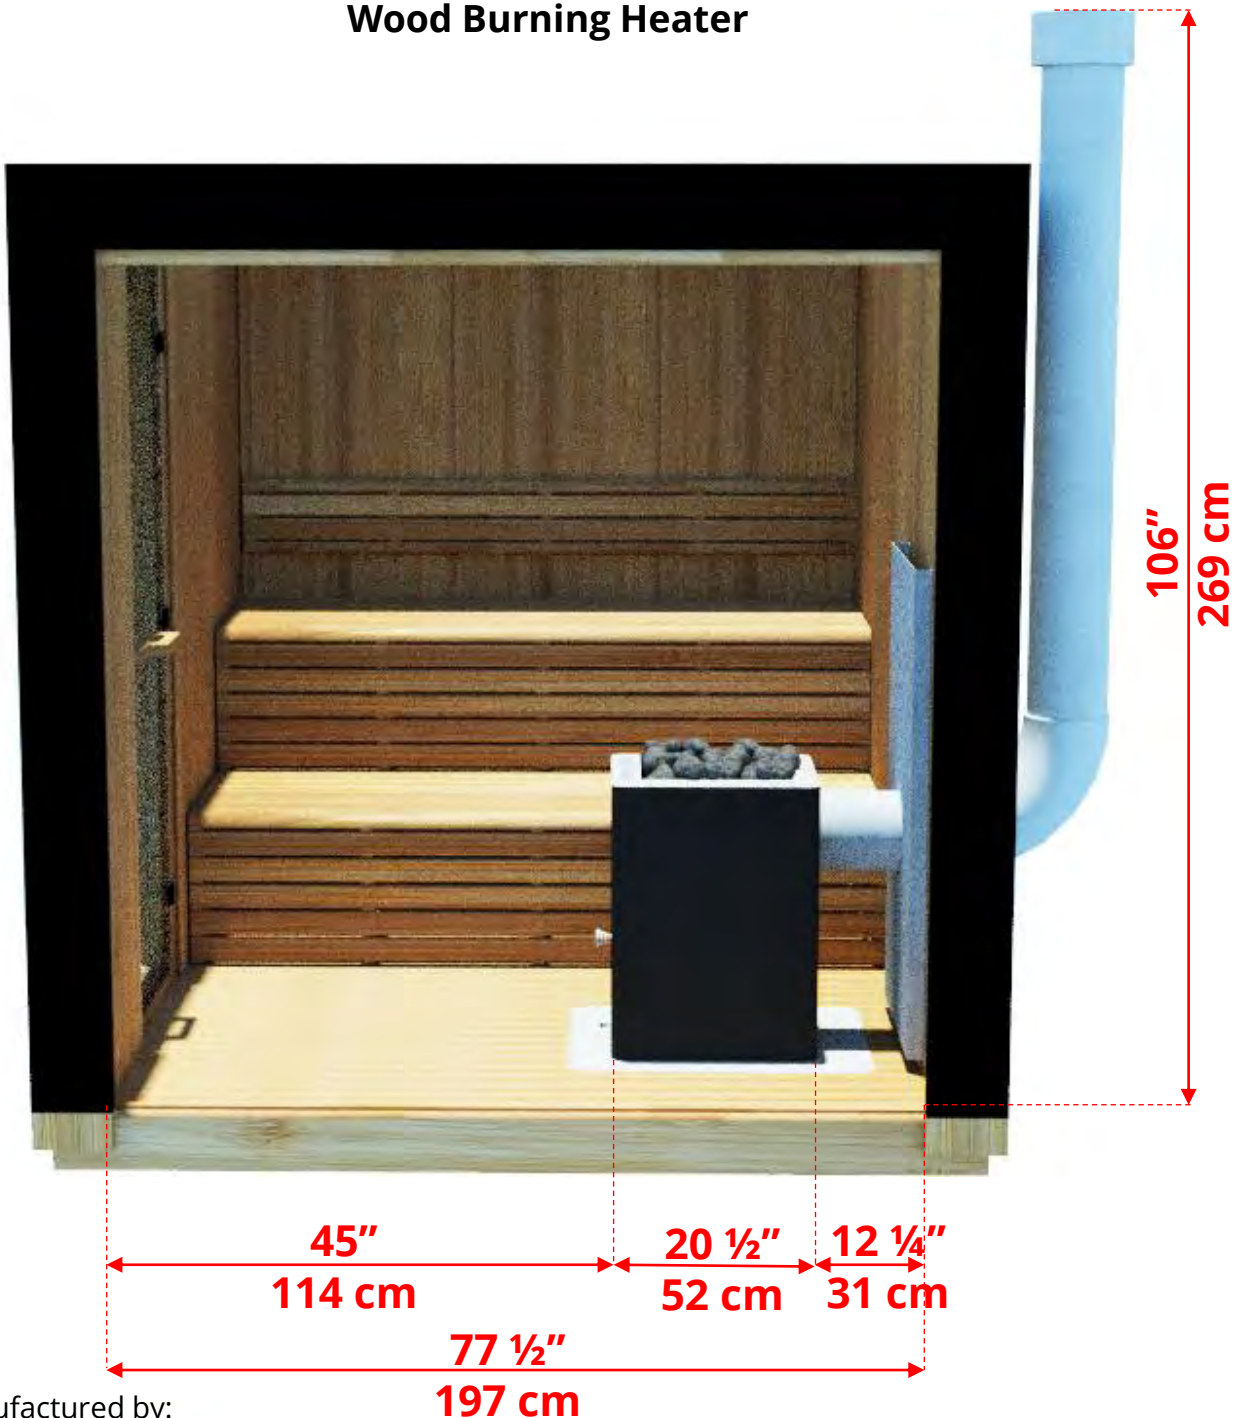

NE6110/NE6112 Outdoor Pure Cube Neptune Sauna

Wood Burning Heater

Manufactured by: