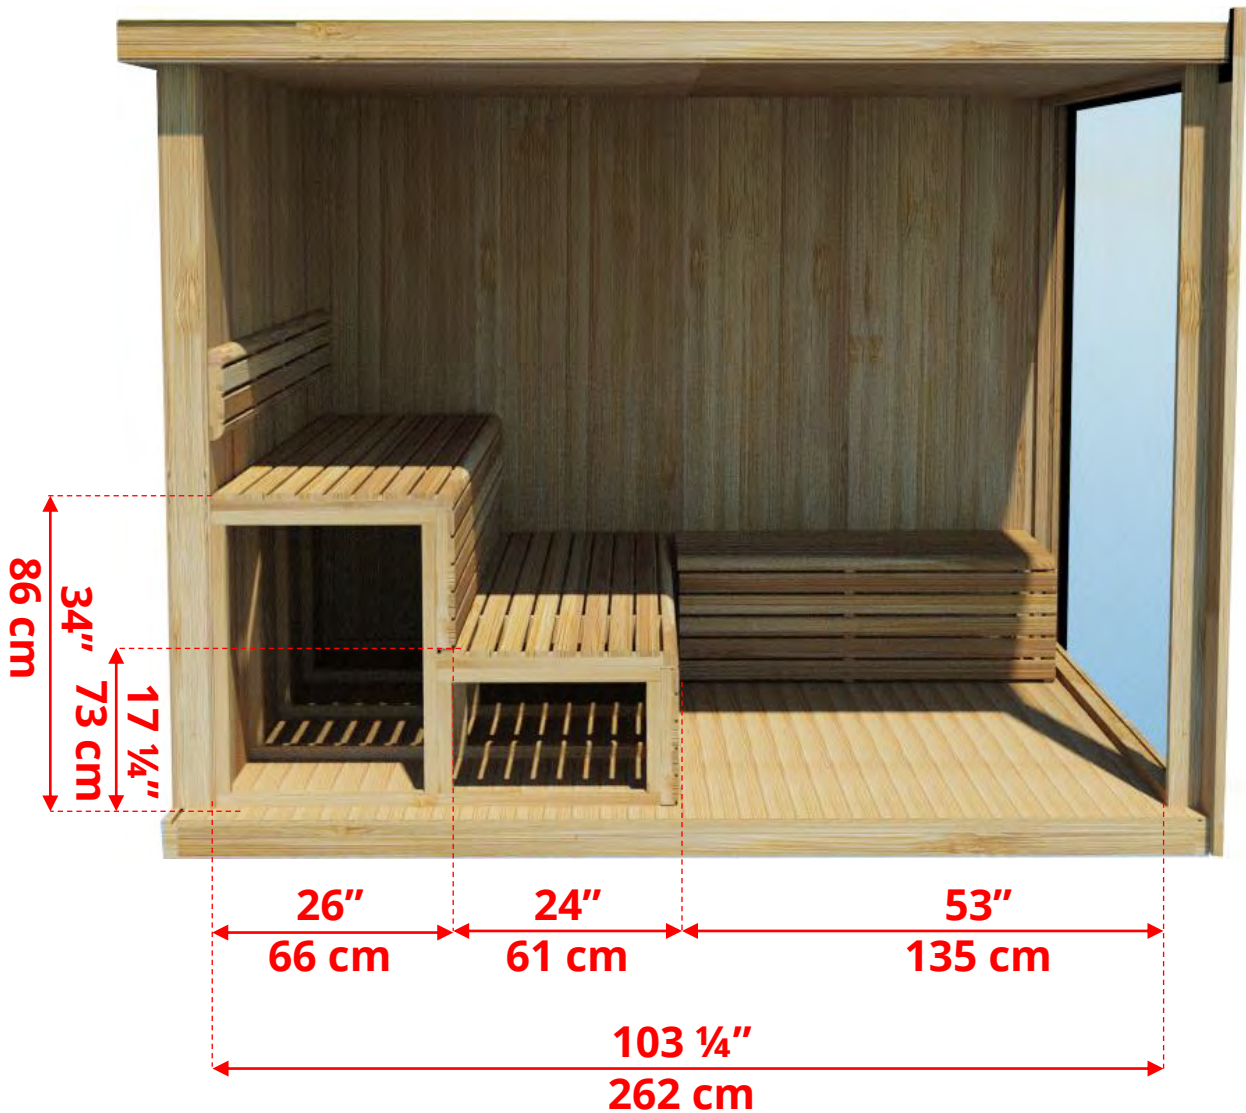

pure cübe

NE6110/NE6112 Outdoor Pure Cube Neptune Sauna

Manufactured by:

tel: 888-923-9813 | info@leisurecraft.com | web: www.leisurecraft.com