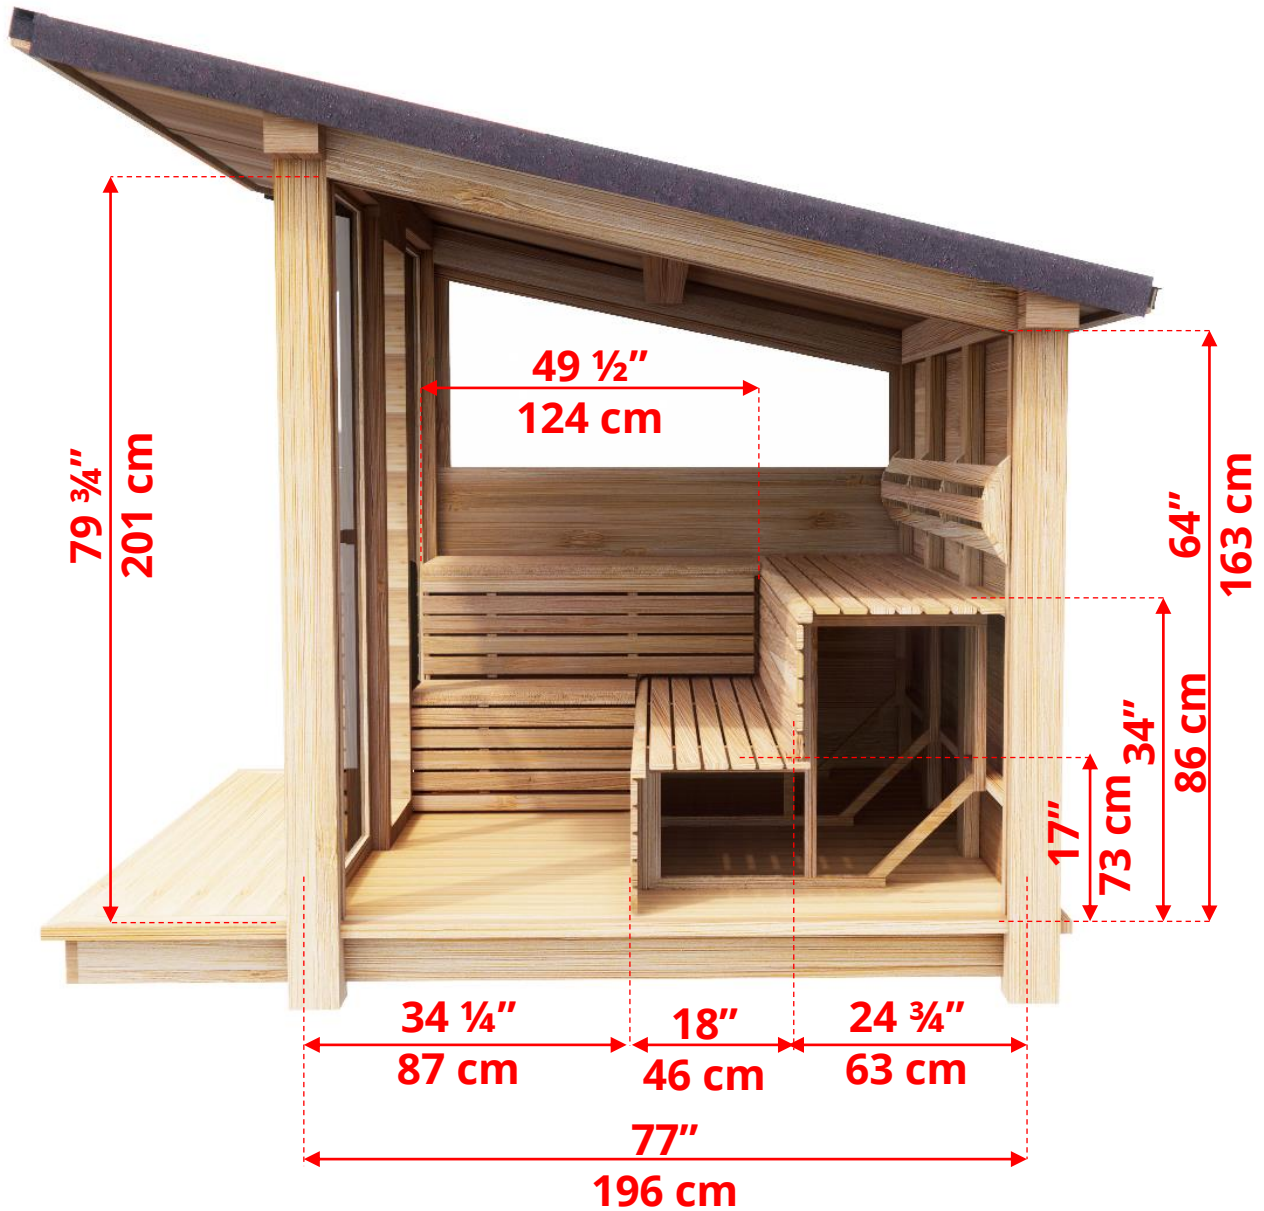

pure cübe

MV682 Pure Cube Mountain View Sauna

MVLBEN Back Wall Bench Layout with L Bench

Manufactured by:

leisurecraft
BUILDING LUXURY

www.ismor.co.il | 077-804-4176

איסמור
ISMOR
מוצרי איכות לחצר