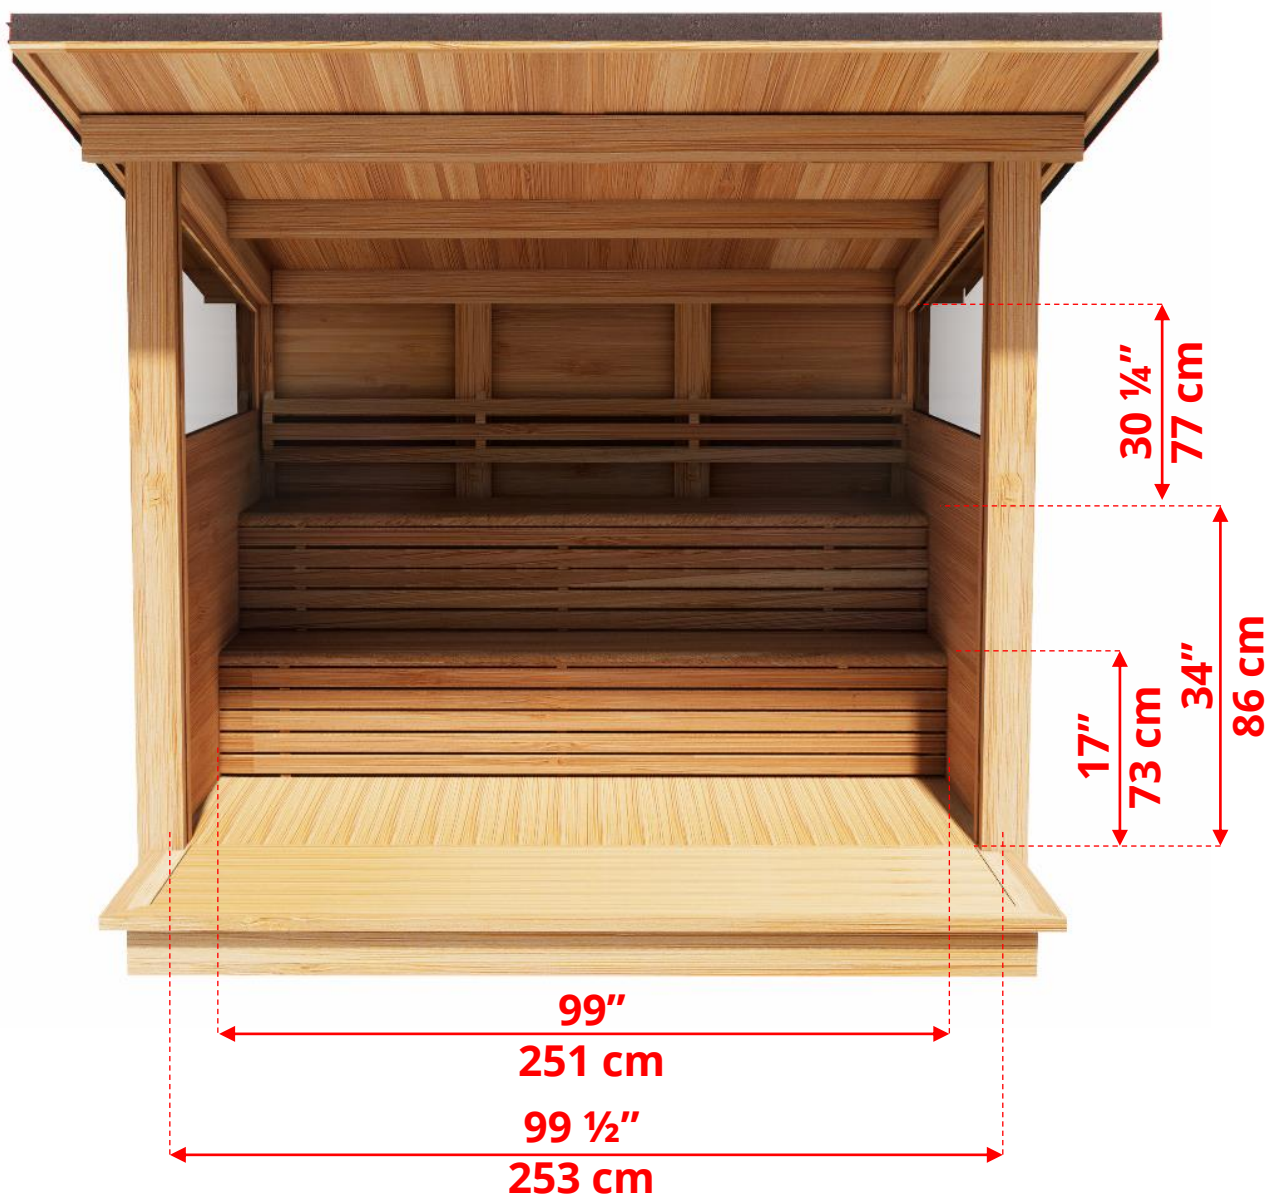

MV682 Pure Cube Mountain View Sauna

MVBACK Back Wall Bench Layout

Manufactured by: