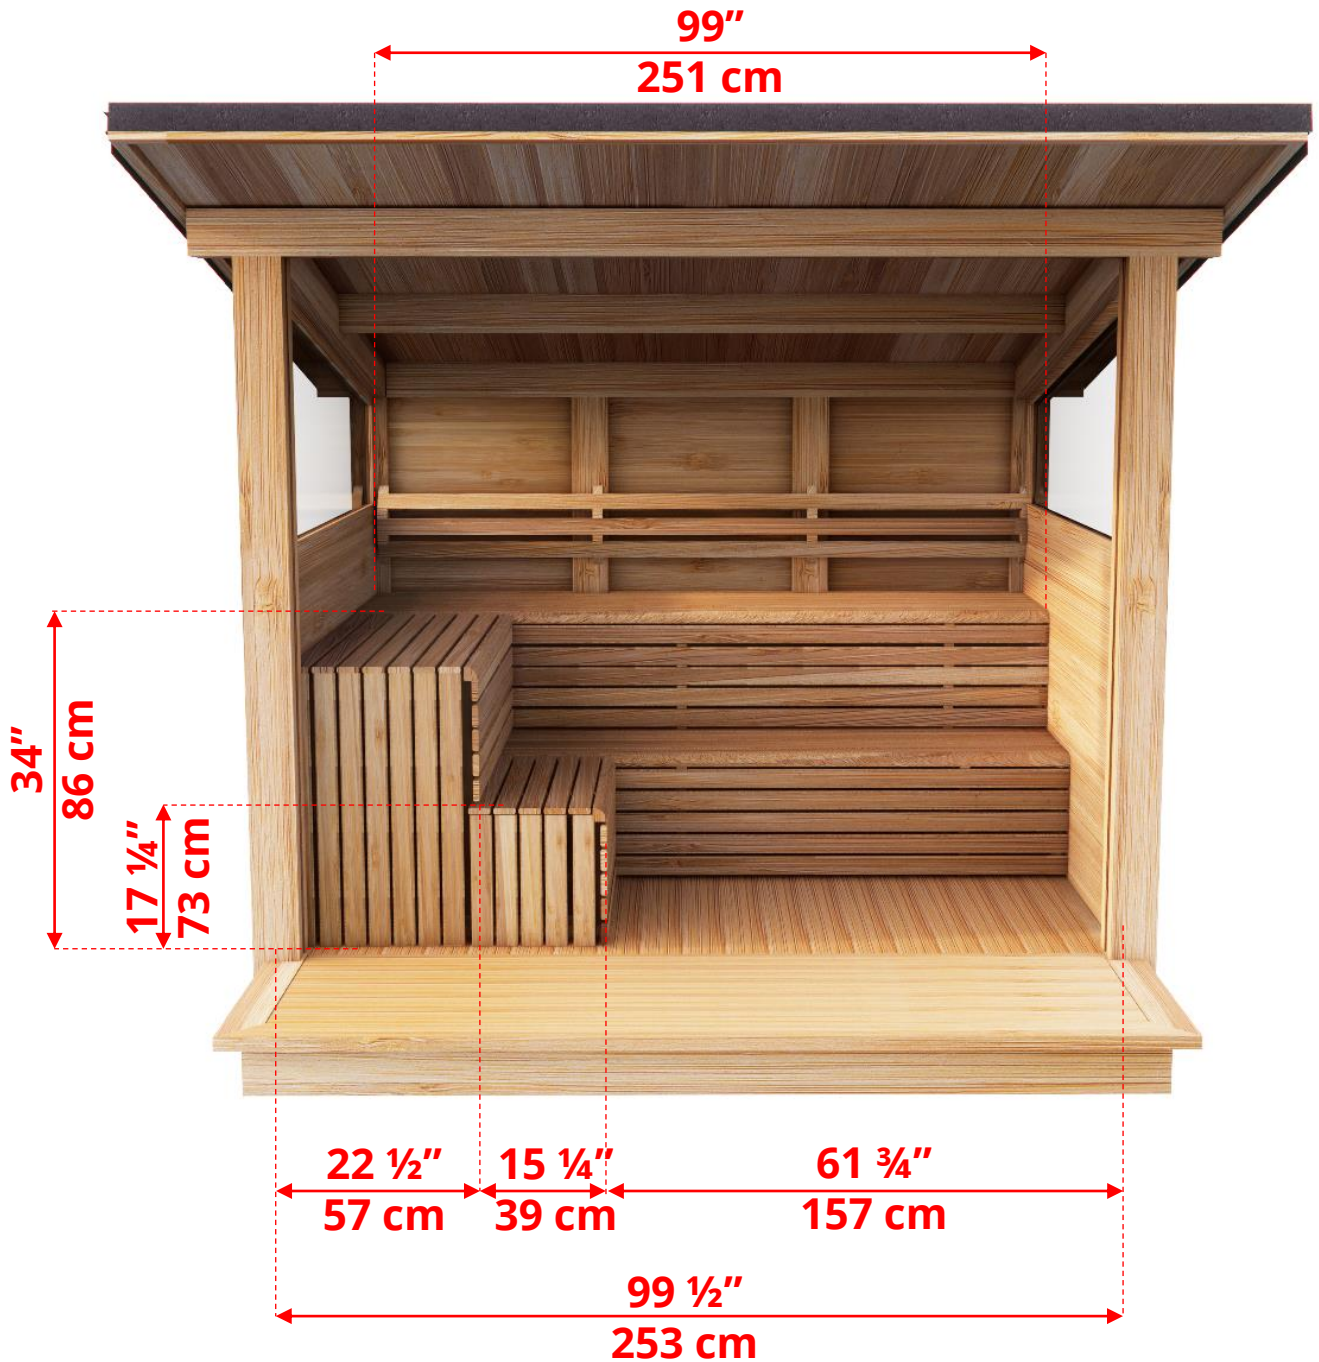

pure cübe

MV682 Pure Cube Mountain View Sauna

MVLBEN
Back Wall Bench Layout with L Bench

Manufactured by:

leisurecraft
BUILDING LUXURY

www.ismor.co.il | 077-804-4176

איסמור
ISMOR
מוצרי איכות לחצר