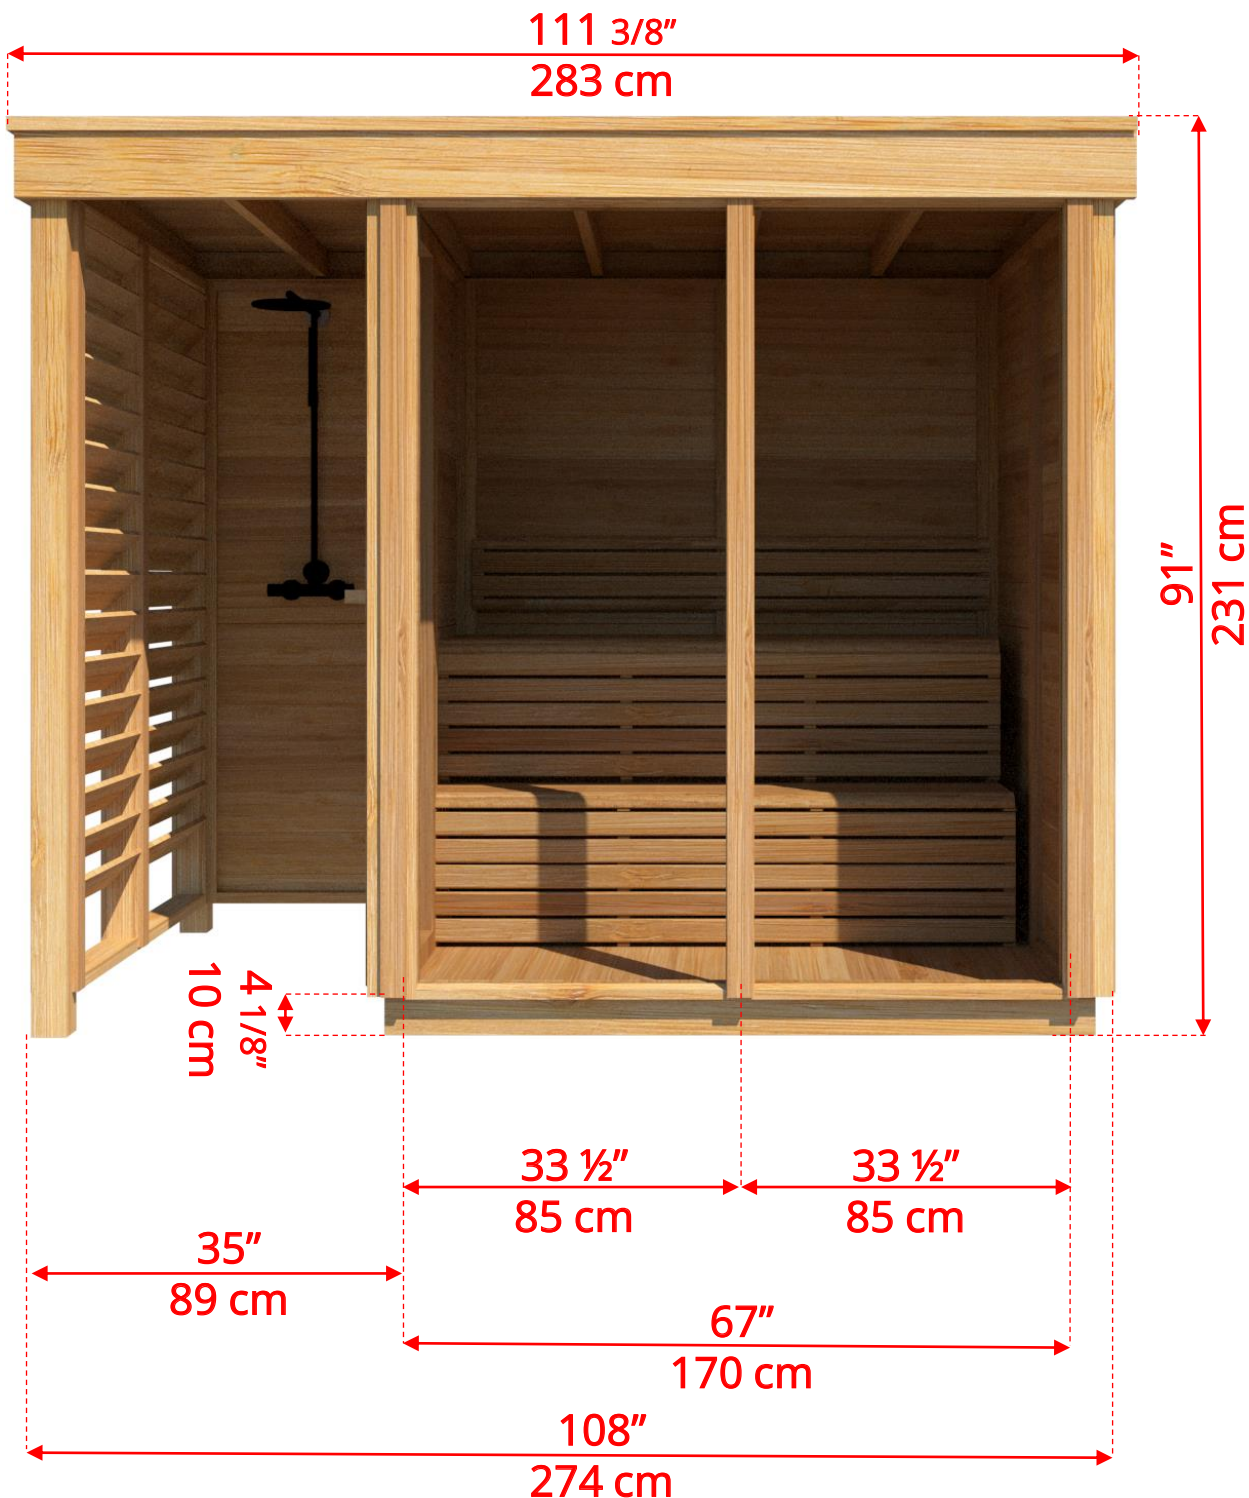

pure cübe

CU580D/CU582D Outdoor Pure Cube Sauna

Manufactured by:

www.ismor.co.il | 077-804-4176

pure cübe

CU580D/CU582D Outdoor Pure Cube Sauna

Manufactured by:

www.ismor.co.il | 077-804-4176