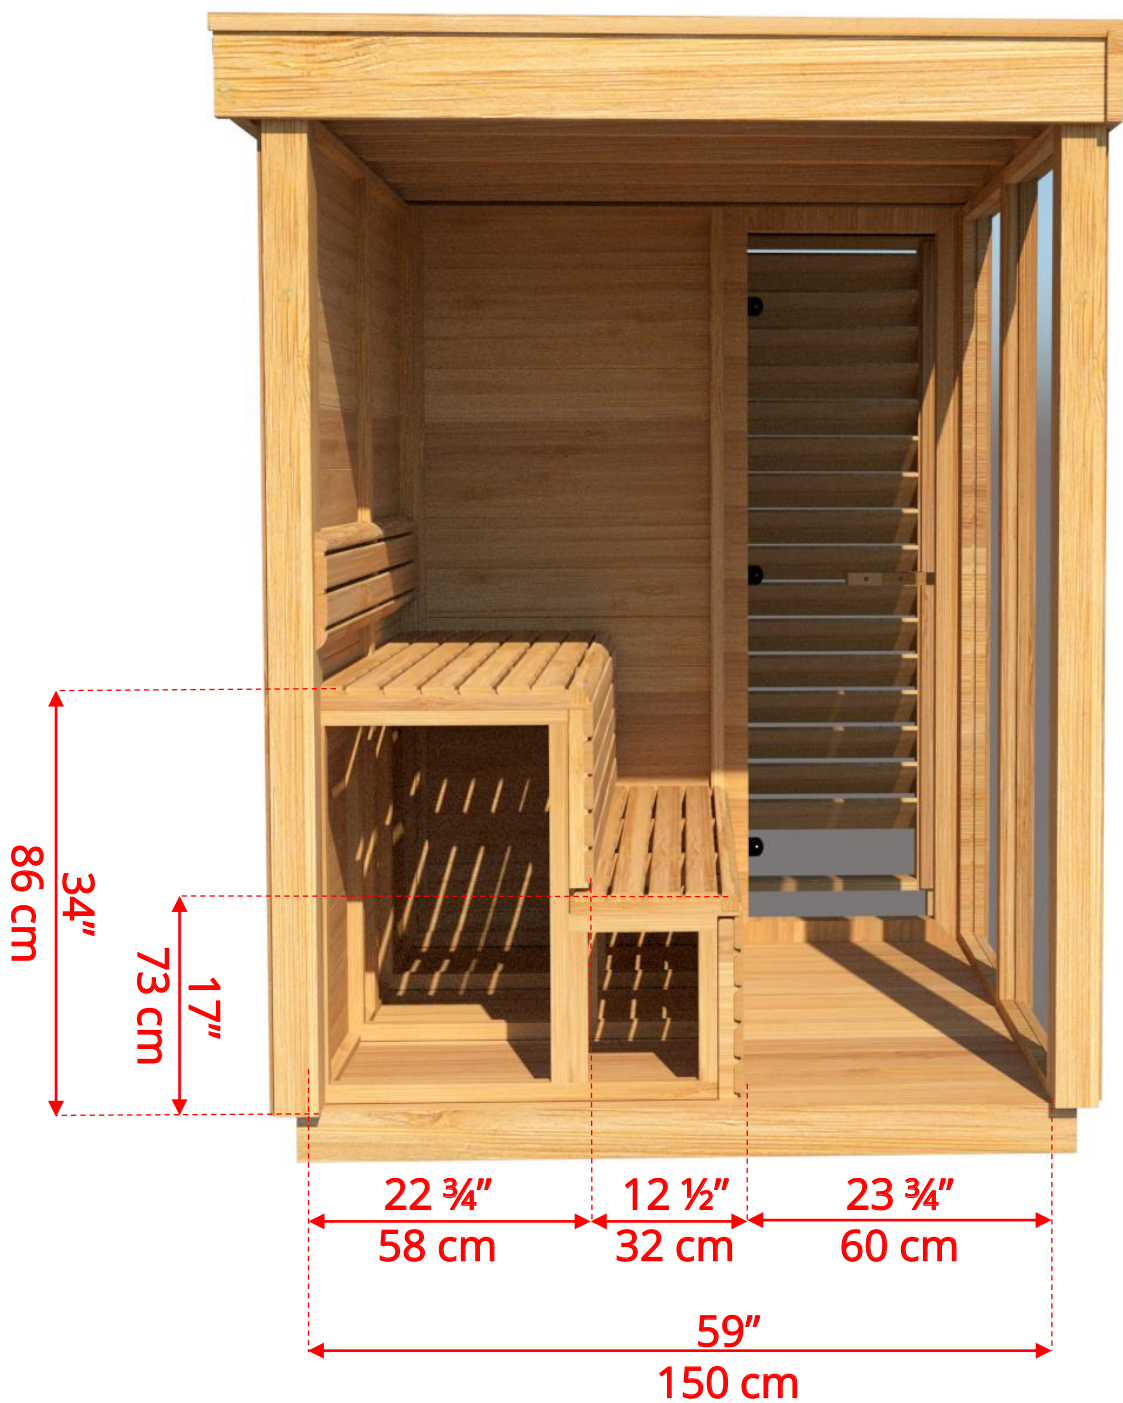

pure cübe

CU580D/CU582D Outdoor Pure Cube Sauna

Manufactured by:

www.ismor.co.il | 077-804-4176

pure cübe

CU580D/CU582D Outdoor Pure Cube Sauna

Manufactured by:

www.ismor.co.il | 077-804-4176