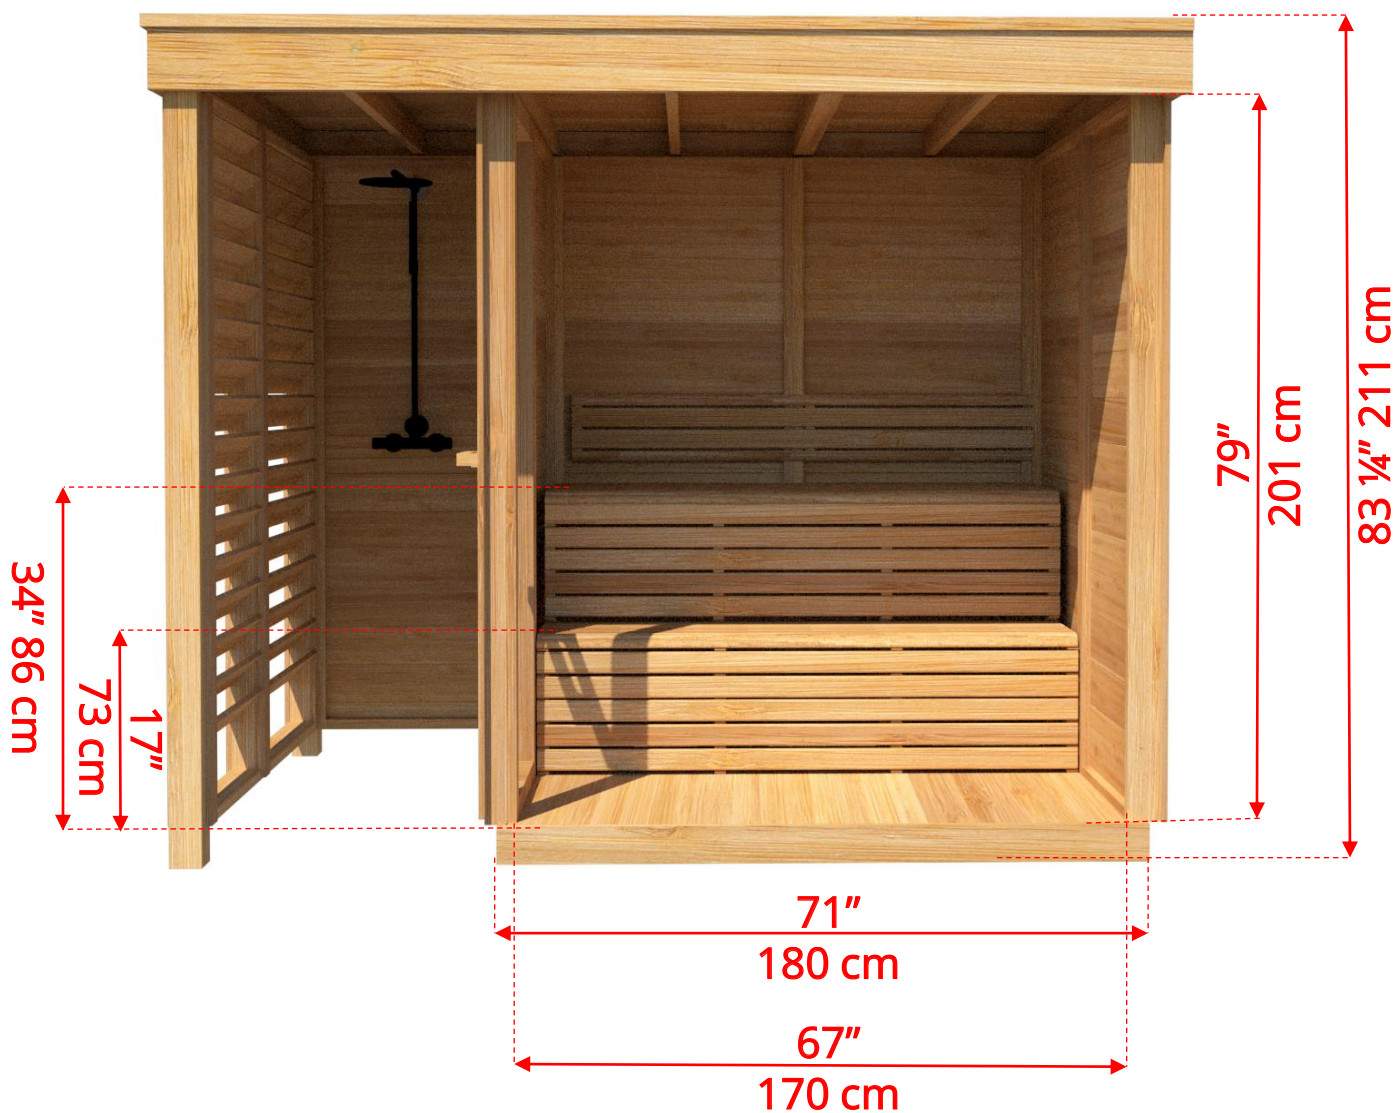

pure cübe

CU580D/CU582D Outdoor Pure Cube Sauna

Manufactured by:

www.ismor.co.il | 077-804-4176

pure cübe

CU580D/CU582D Outdoor Pure Cube Sauna

Manufactured by:

www.ismor.co.il | 077-804-4176