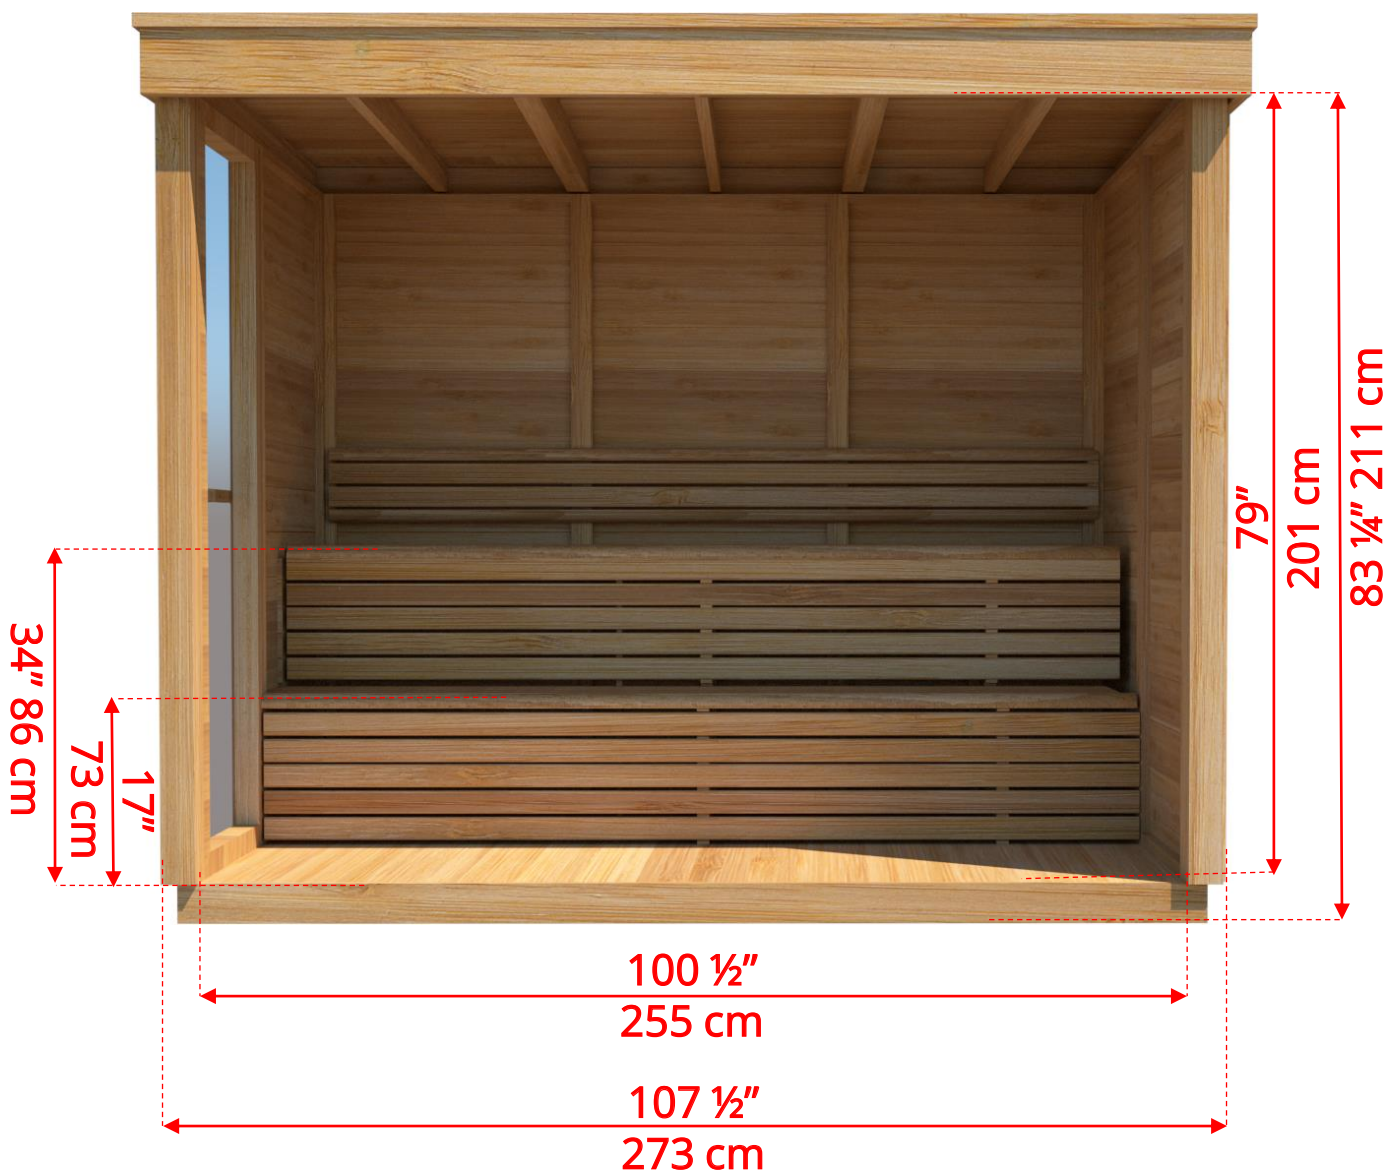

pure cübe

CU580/CU582 Outdoor Pure Cube Sauna

Manufactured by:

www.ismor.co.il | 077-804-4176