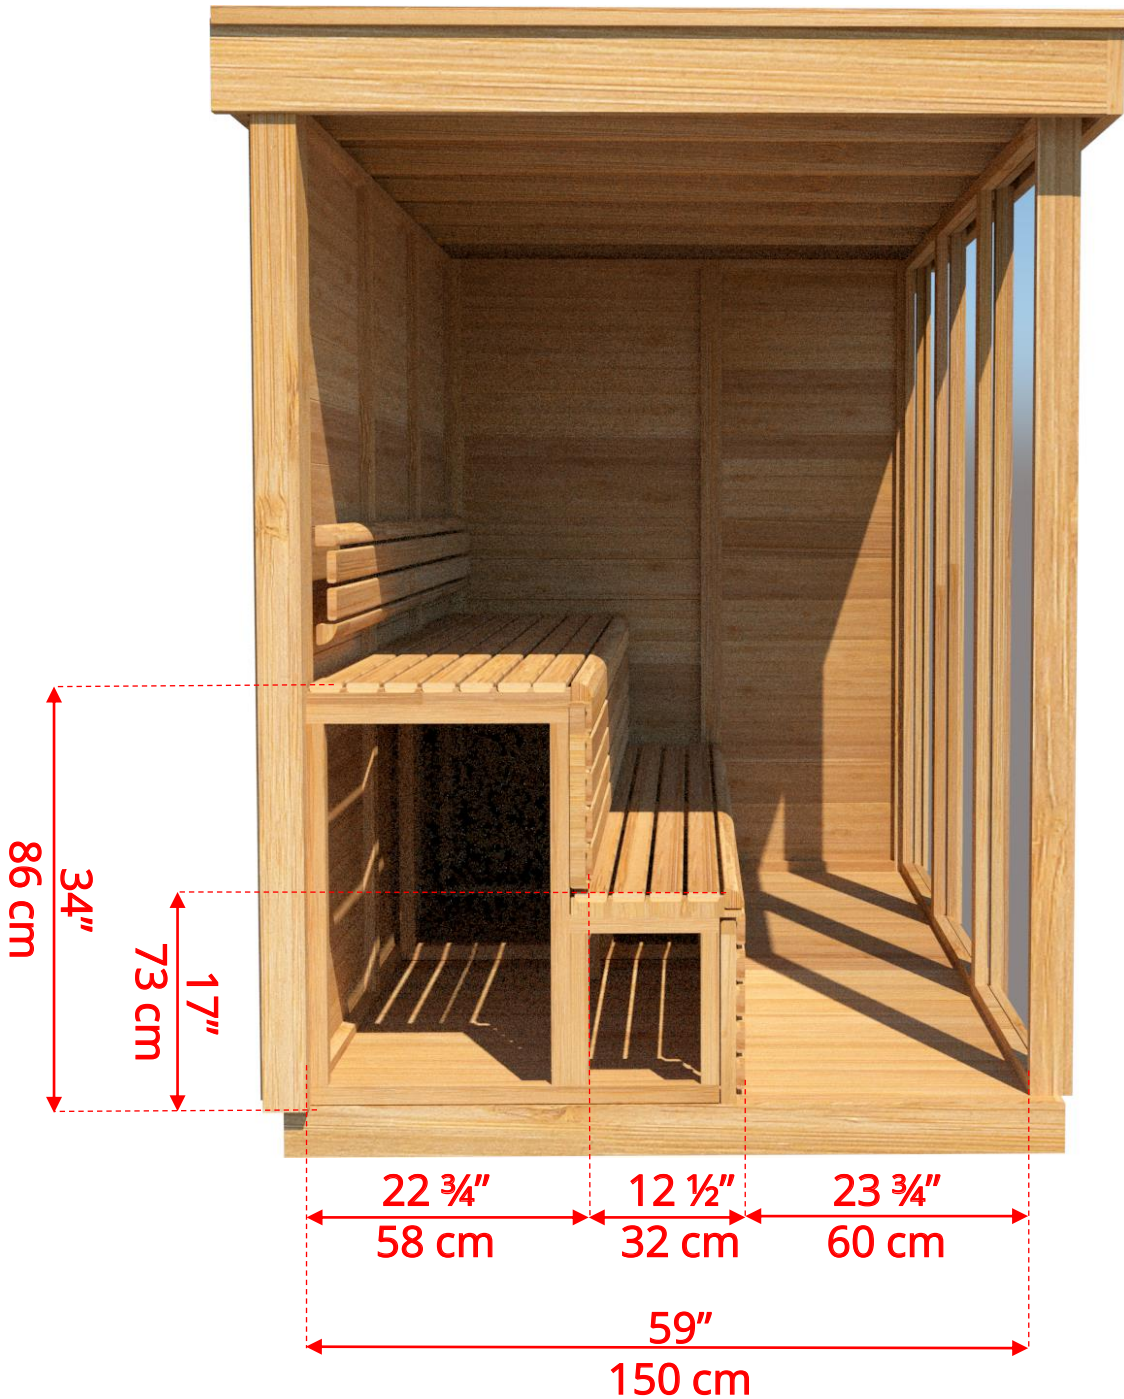

pure cübe

CU580/CU582 Outdoor Pure Cube Sauna

Manufactured by:

www.ismor.co.il | 077-804-4176

מוצרי איכות לחצר