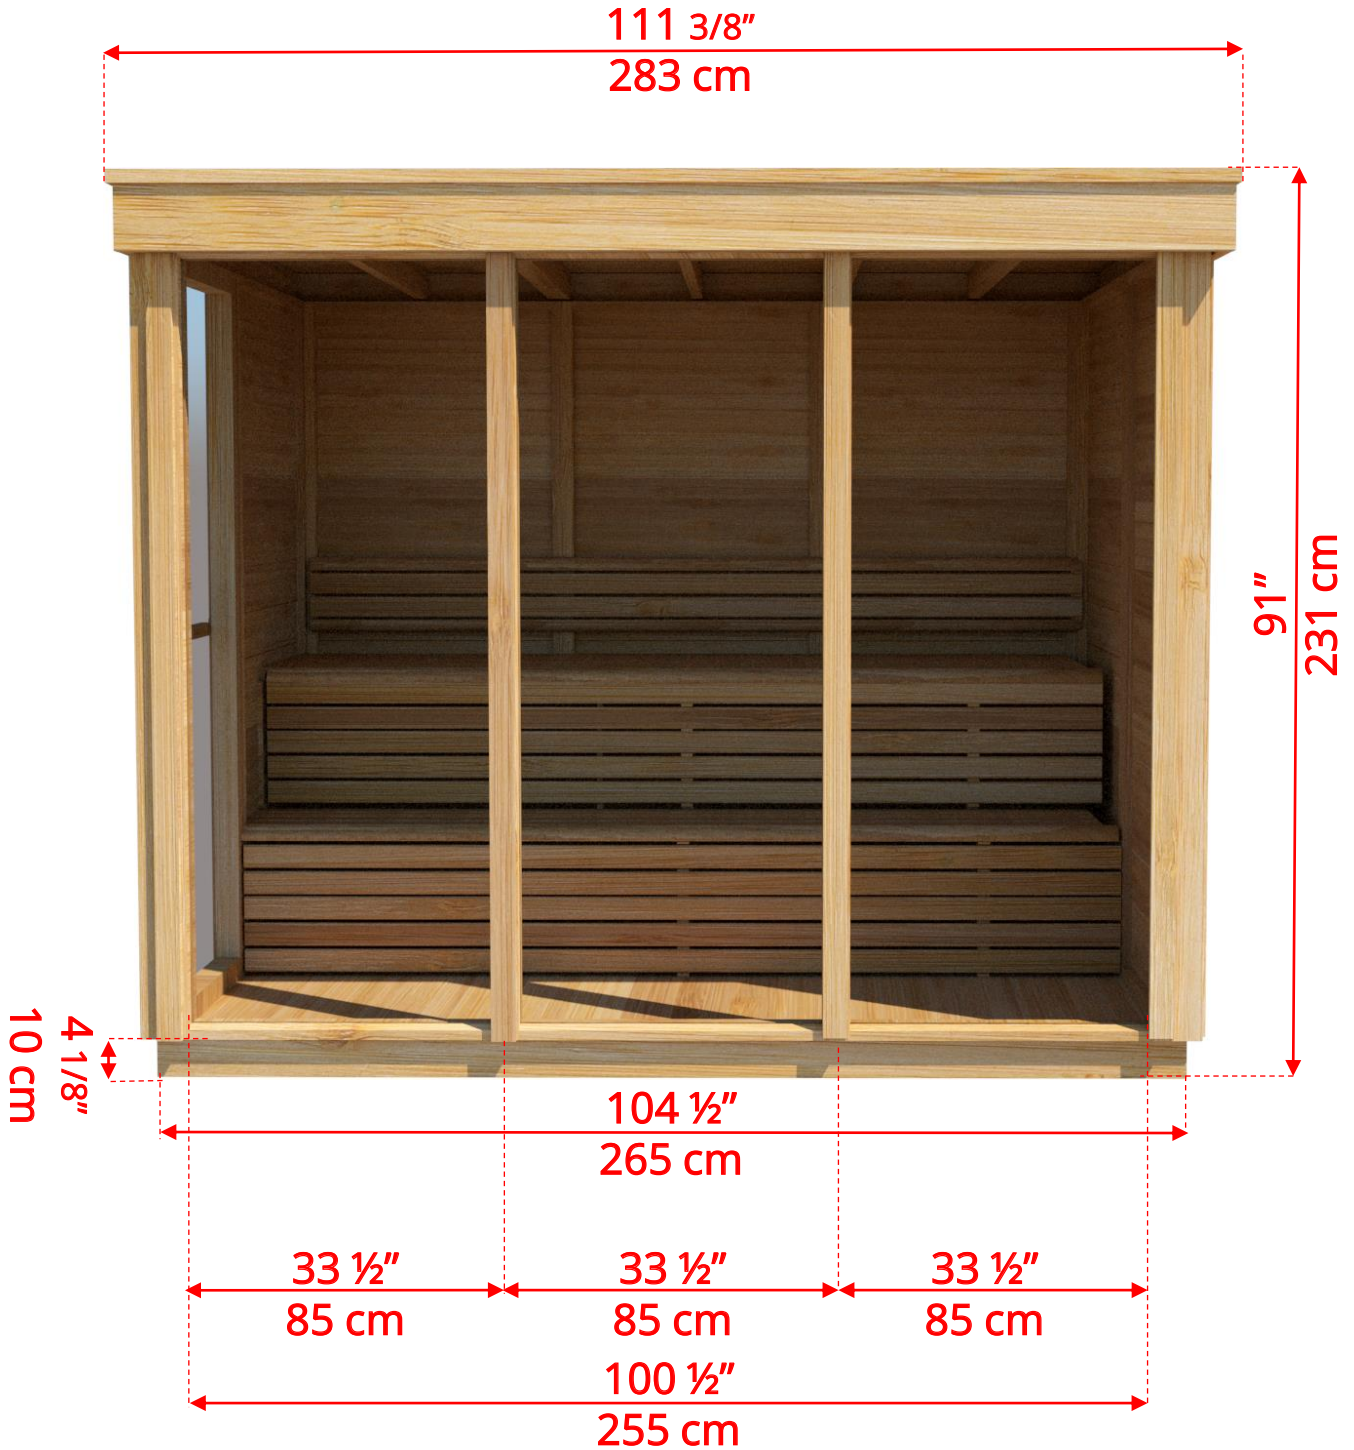

# CU580/CU582 Outdoor Pure Cube Sauna

Manufactured by:

[www.ismor.co.il](http://www.ismor.co.il) | 077-804-4176

pure cübe