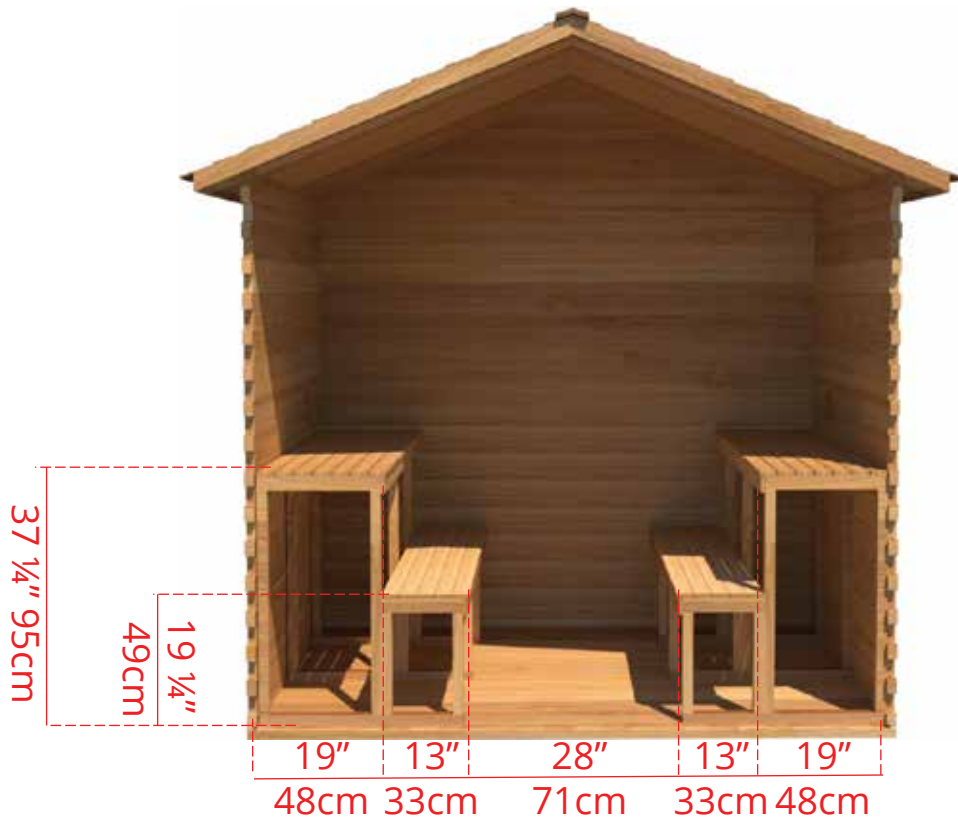

C58L - 2 Tier Back Wall Bench & Single Tier Bench on Left Side

* Only Available with Door in Middle *

Manufactured by:

www.ismor.co.il | 077-804-4176

OLS580/OLS582

5' x 8' Outdoor Cabin Sauna

C58R - 2 Tier Back Wall Bench & Single Tier Bench on Right Side

* Only Available with Door in Middle *

Manufactured by:

www.ismor.co.il | 077-804-4176

OLS580/OLS582

5' x 8' Outdoor Cabin Sauna

C58S - Single Tier Side Wall Benches

- Only Available with Door in Middle *

Manufactured by:

OLS580/OLS582

5' x 8' Outdoor Cabin Sauna

C58S2 - 2 Tier Side Wall Benches

* Only Available with Door in Middle *

Manufactured by:

OLS580/OLS582

5' x 8' Outdoor Cabin Sauna

Front Wall Options

C8DL - Door on left & no Window
Or
C8DR - Door on right & no Window

C8DLW - Door on left & Window on right
Or
C8DRW - Door on right & Window on left
(14 3/4" x 53 1/4" Window)

SIDE WALL OR L BENCH OPTIONS ONLY AVAILABLE WITH DOOR IN MIDDLE