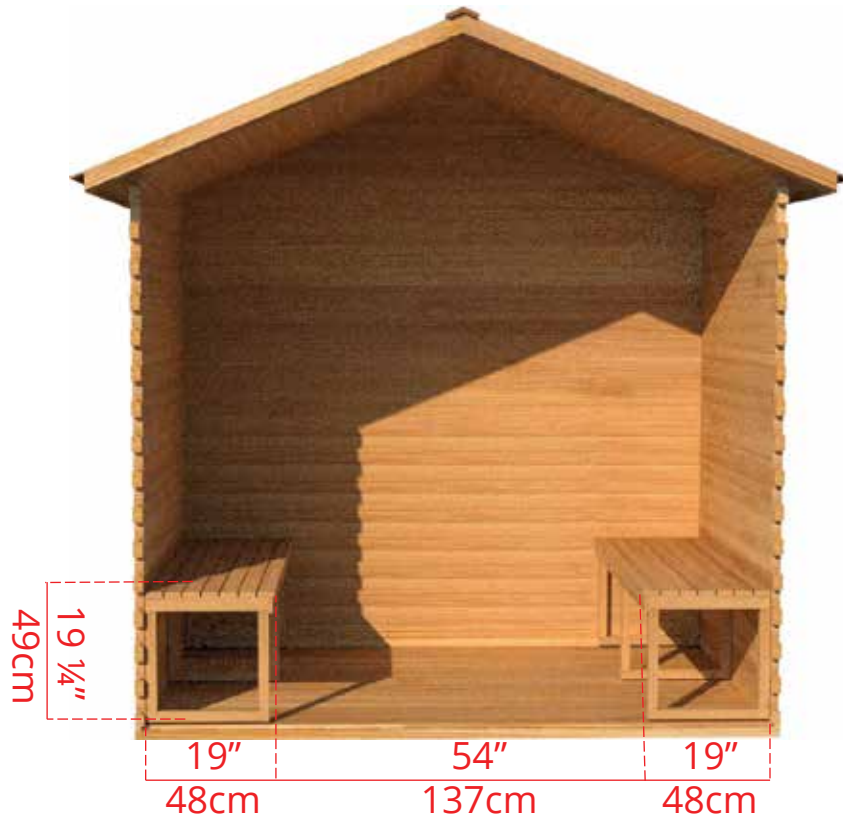

OLS580/OLS582 5' x 8' Outdoor Cabin Sauna

OLS580/OLS582

5' x 8' Outdoor Cabin Sauna

C58B - 2 Tier Back Wall Benches

23 1/4"	16"	19"
59cm	40cm	48cm

Manufactured by:

OLS580/OLS582

5' x 8' Outdoor Cabin Sauna

C58L - 2 Tier Back Wall Bench & Single Tier Bench on Left Side

* Only Available with Door in Middle *

Manufactured by:

www.ismor.co.il | 077-804-4176

OLS580/OLS582

5' x 8' Outdoor Cabin Sauna

C58R - 2 Tier Back Wall Bench & Single Tier Bench on Right Side

* Only Available with Door in Middle *

Manufactured by:

www.ismor.co.il | 077-804-4176

OLS580/OLS582

5' x 8' Outdoor Cabin Sauna

C58S - Single Tier Side Wall Benches

- Only Available with Door in Middle *

Manufactured by:

OLS580/OLS582

5' x 8' Outdoor Cabin Sauna

C58S2 - 2 Tier Side Wall Benches

* Only Available with Door in Middle *

Manufactured by:

OLS580/OLS582

5' x 8' Outdoor Cabin Sauna

Front Wall Options