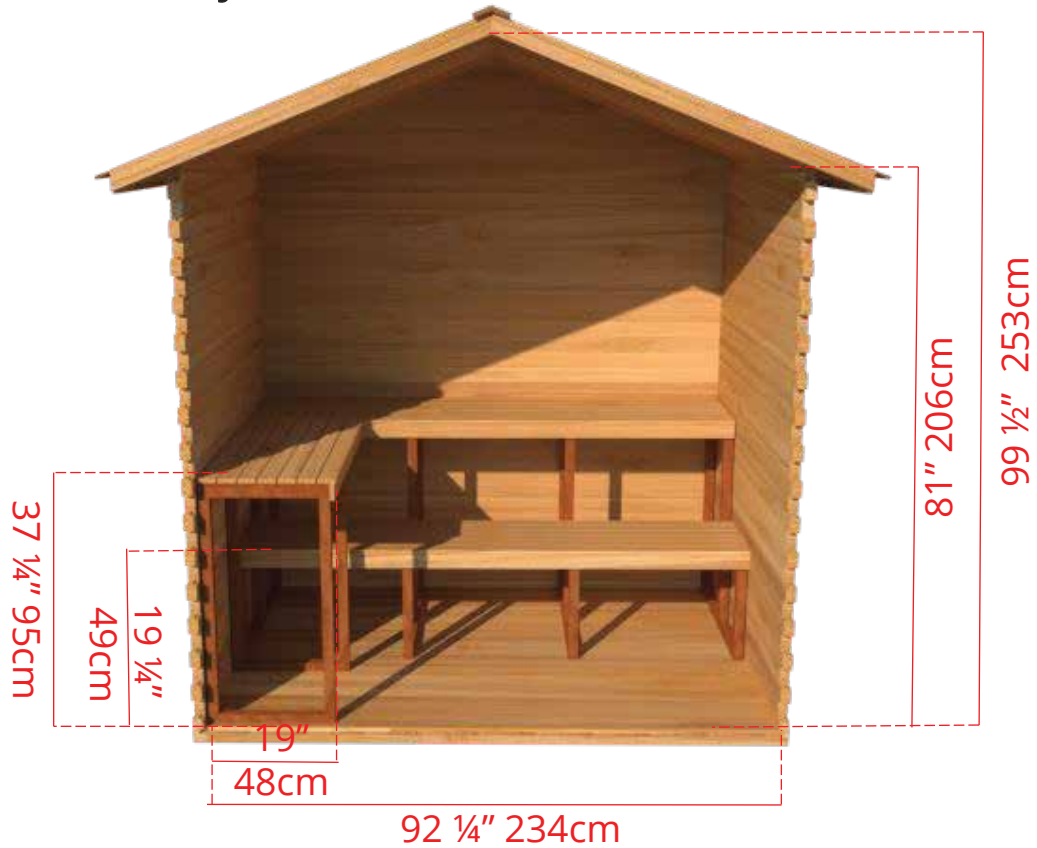

OLS580/OLS582 5' x 8' Outdoor Cabin Sauna

OLS580/OLS582

5' x 8' Outdoor Cabin Sauna

C58B - 2 Tier Back Wall Benches

23 1/4"	16"	19"
59cm	40cm	48cm

Manufactured by:

OLS580/OLS582

5' x 8' Outdoor Cabin Sauna

C58L - 2 Tier Back Wall Bench & Single Tier Bench on Left Side

* Only Available with Door in Middle *

Manufactured by:

www.ismor.co.il | 077-804-4176

OLS580/OLS582

5' x 8' Outdoor Cabin Sauna

C58R - 2 Tier Back Wall Bench & Single Tier Bench on Right Side

OLS580/OLS582

5' x 8' Outdoor Cabin Sauna

C58S2 - 2 Tier Side Wall Benches

* Only Available with Door in Middle *

Manufactured by:

OLS580/OLS582

5' x 8' Outdoor Cabin Sauna

Front Wall Options

C8DL - Door on left & no Window
Or
C8DR - Door on right & no Window

C8DLW - Door on left & Window on right
Or
C8DRW - Door on right & Window on left
(14 3/4" x 53 1/4" Window)

SIDE WALL OR L BENCH OPTIONS ONLY AVAILABLE WITH DOOR IN MIDDLE