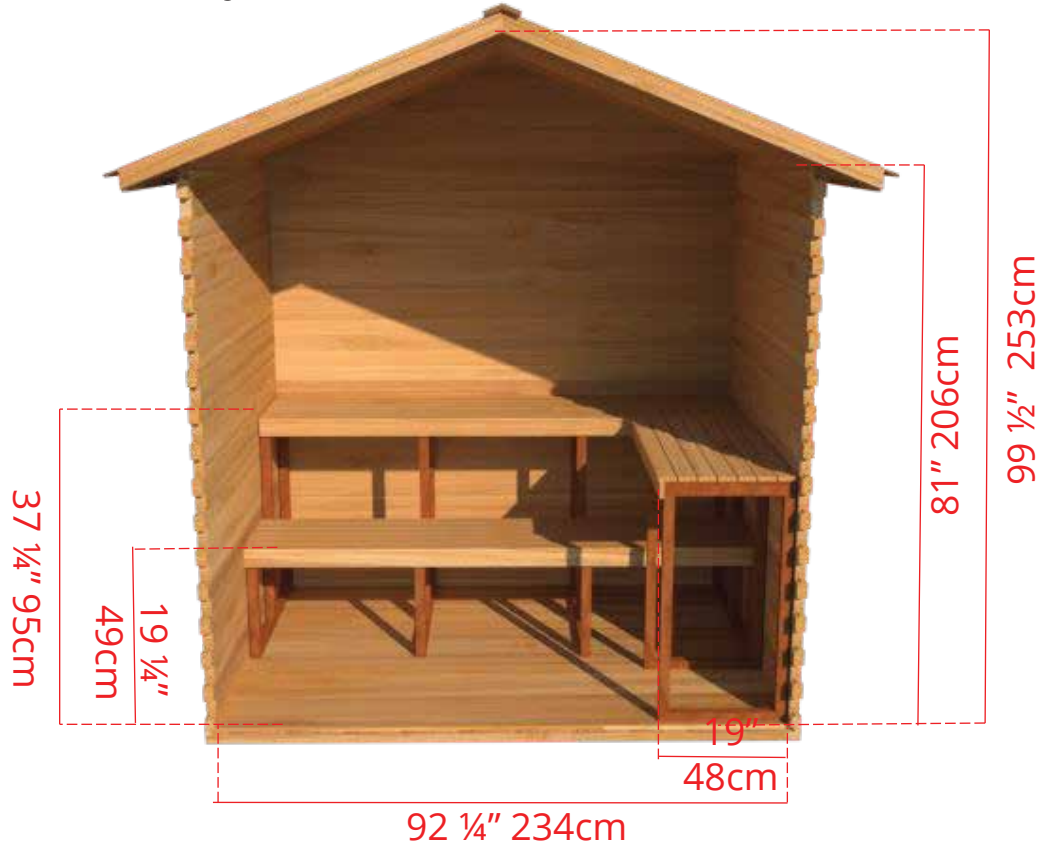

OLS580/OLS582 5' x 8' Outdoor Cabin Sauna

OLS580/OLS582

5' x 8' Outdoor Cabin Sauna

C58B - 2 Tier Back Wall Benches

23 1/4"	16"	19"
59cm	40cm	48cm

Manufactured by:

OLS580/OLS582

5' x 8' Outdoor Cabin Sauna

C58L - 2 Tier Back Wall Bench & Single Tier Bench on Left Side

* Only Available with Door in Middle *

Manufactured by:

www.ismor.co.il | 077-804-4176

OLS580/OLS582

5' x 8' Outdoor Cabin Sauna

C58R - 2 Tier Back Wall Bench & Single Tier Bench on Right Side

* Only Available with Door in Middle *

Manufactured by:

www.ismor.co.il | 077-804-4176

OLS580/OLS582

5' x 8' Outdoor Cabin Sauna

C58S - Single Tier Side Wall Benches

- Only Available with Door in Middle *

Manufactured by:

OLS580/OLS582

5' x 8' Outdoor Cabin Sauna

C58S2 - 2 Tier Side Wall Benches

* Only Available with Door in Middle *

Manufactured by:

OLS580/OLS582

5' x 8' Outdoor Cabin Sauna

Front Wall Options