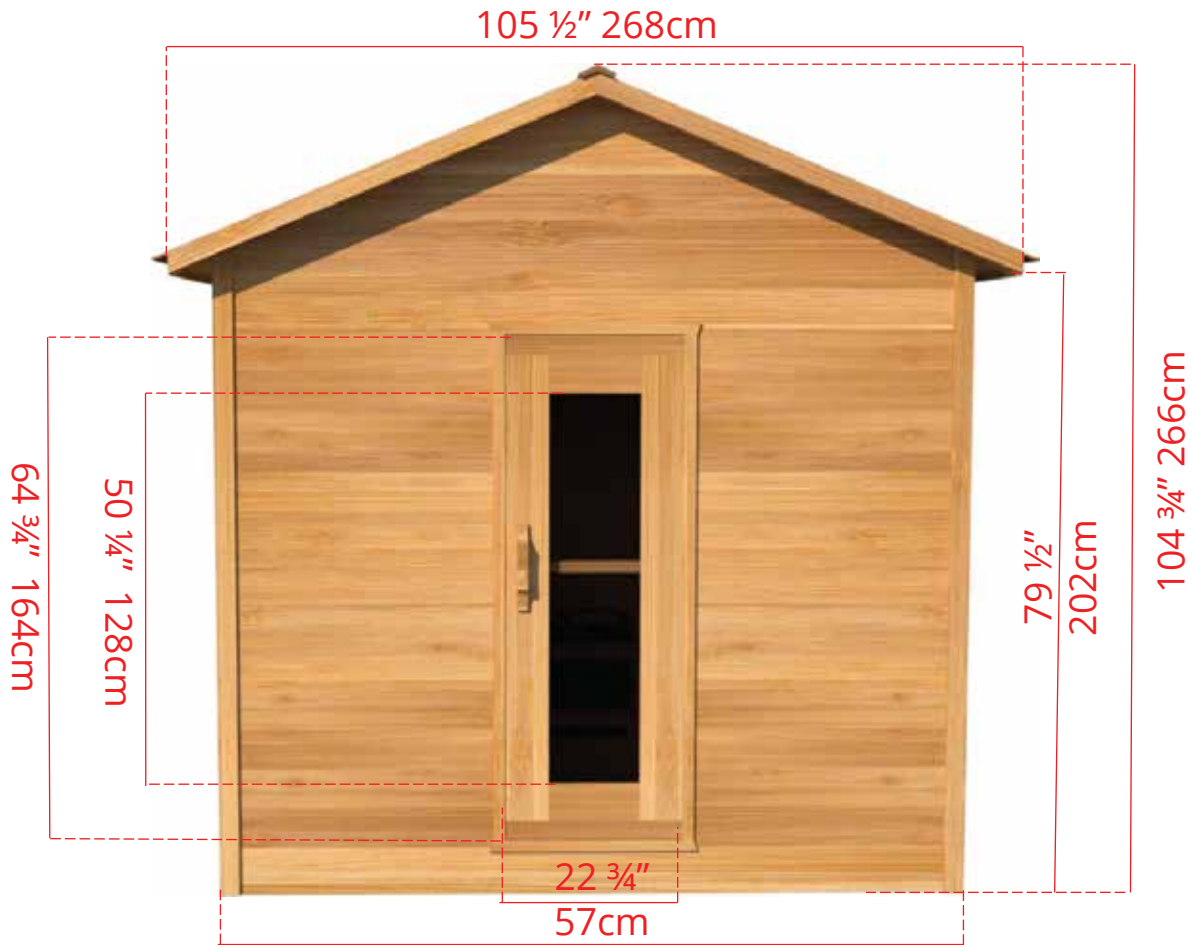

OLS580/OLS582 5' x 8' Outdoor Cabin Sauna

OLS580/OLS582

5' x 8' Outdoor Cabin Sauna

C58B - 2 Tier Back Wall Benches

23 1/4"	16"	19"
59cm	40cm	48cm

Manufactured by:

OLS580/OLS582

5' x 8' Outdoor Cabin Sauna

C58L - 2 Tier Back Wall Bench & Single Tier Bench on Left Side

* Only Available with Door in Middle *

Manufactured by:

www.ismor.co.il | 077-804-4176

OLS580/OLS582

5' x 8' Outdoor Cabin Sauna

C58R - 2 Tier Back Wall Bench & Single Tier Bench on Right Side

OLS580/OLS582

5' x 8' Outdoor Cabin Sauna

C58S2 - 2 Tier Side Wall Benches

* Only Available with Door in Middle *

Manufactured by:

OLS580/OLS582

5' x 8' Outdoor Cabin Sauna

Front Wall Options

C8DL - Door on left & no Window
Or
C8DR - Door on right & no Window

C8DLW - Door on left & Window on right
Or
C8DRW - Door on right & Window on left
(14 3/4" x 53 1/4" Window)

SIDE WALL OR L BENCH OPTIONS ONLY AVAILABLE WITH DOOR IN MIDDLE