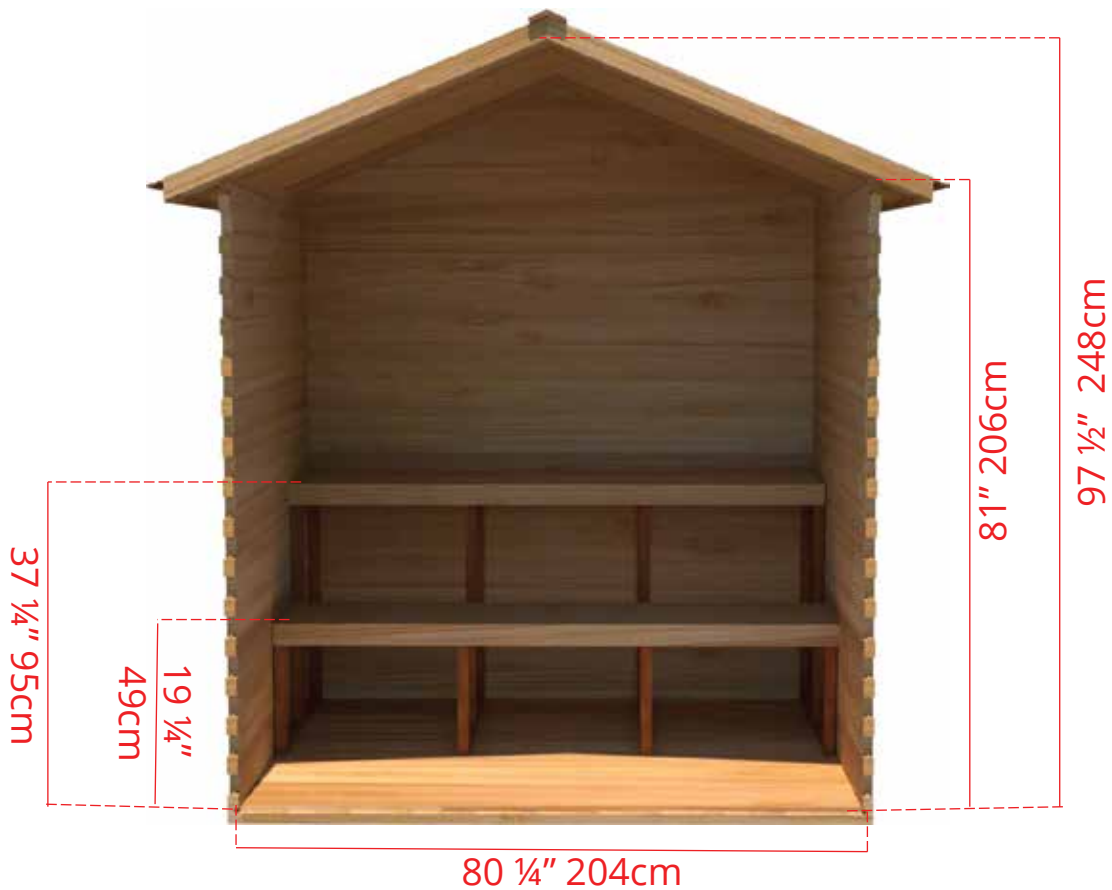

OLS570/OLS572 5' x 7' Outdoor Cabin Sauna

OLS570/OLS572

5' x 7' Outdoor Cabin Sauna

C57B - 2 Tier Back Wall Benches

OLS570/OLS572

5' x 7' Outdoor Cabin Sauna

C57L - 2 Tier Back Wall Bench & Single Tier Bench on Left Side

* Only Available with Door in Middle *

OLS570/OLS572 5' x 7' Outdoor Cabin Sauna

C57R - 2 Tier Back Wall Bench & Single Tier Bench on Right Side

* Only Available with Door in Middle *

OLS570/OLS572

5' x 7' Outdoor Cabin Sauna

C57S - Single Tier Side Wall Benches

* Only Available with Door in Middle *

OLS570/OLS572 5' x 7' Outdoor Cabin Sauna

Front Wall Options

C7DL - Door on left & no Window
Or
C7DR - Door on right & no Window

C7DLW - Door on left & Window on right
Or
C7DRW - Door on right & Window on left
(14 3/4" x 53 1/4" Window)

SIDE WALL OR L BENCH OPTIONS ONLY AVAILABLE WITH DOOR IN MIDDLE

C7DM - Door in middle & no Window