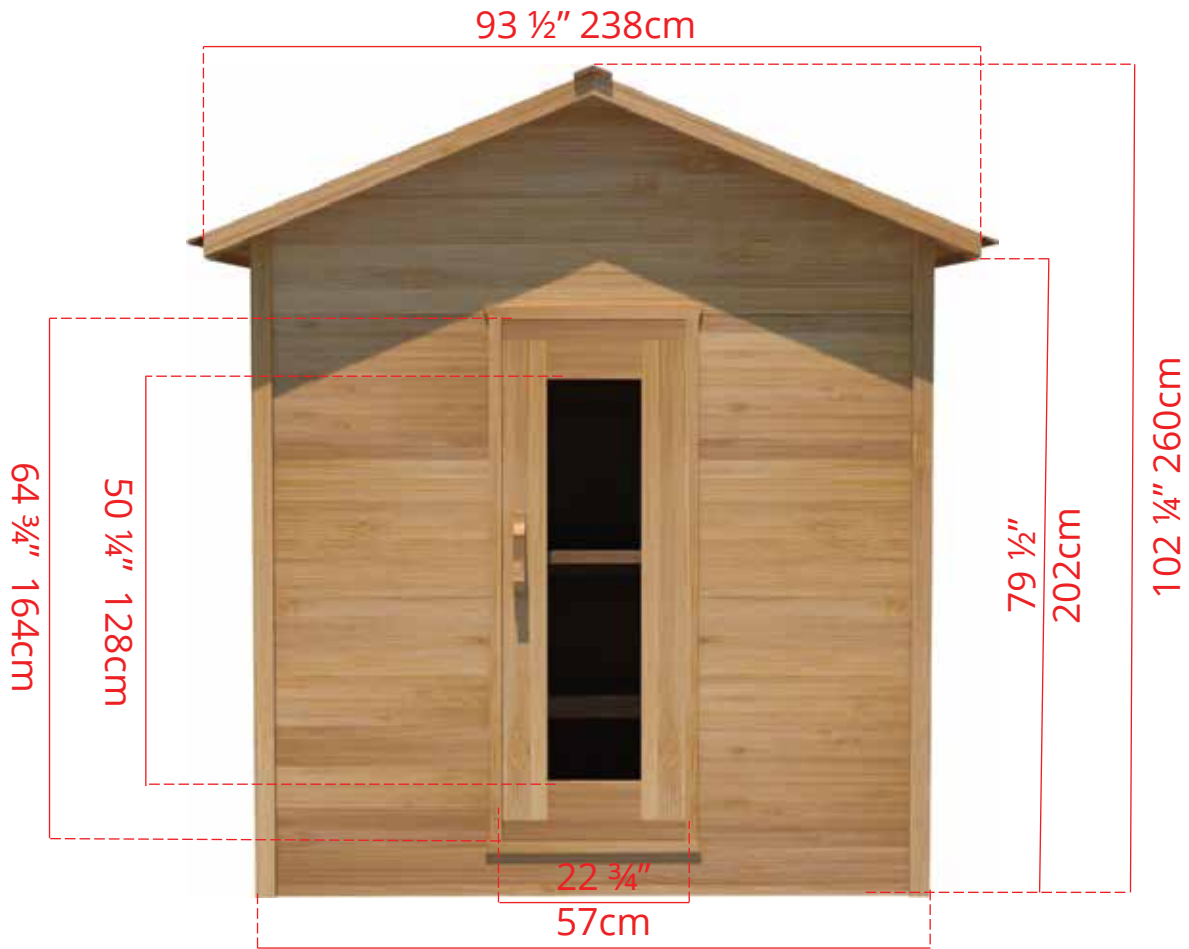

OLS570/OLS572 5' x 7' Outdoor Cabin Sauna

OLS570/OLS572

5' x 7' Outdoor Cabin Sauna

C57B - 2 Tier Back Wall Benches

OLS570/OLS572

5' x 7' Outdoor Cabin Sauna

C57L - 2 Tier Back Wall Bench & Single Tier Bench on Left Side

* Only Available with Door in Middle *

OLS570/OLS572 5' x 7' Outdoor Cabin Sauna

C57R - 2 Tier Back Wall Bench & Single Tier Bench on Right Side

* Only Available with Door in Middle *

OLS570/OLS572

5' x 7' Outdoor Cabin Sauna

C57S - Single Tier Side Wall Benches

* Only Available with Door in Middle *

OLS570/OLS572 5' x 7' Outdoor Cabin Sauna

Front Wall Options

C7DL - Door on left & no Window
Or
C7DR - Door on right & no Window

C7DLW - Door on left & Window on right
Or
C7DRW - Door on right & Window on left
(14 3/4" x 53 1/4" Window)

SIDE WALL OR L BENCH OPTIONS ONLY AVAILABLE WITH DOOR IN MIDDLE

C7DM - Door in middle & no Window