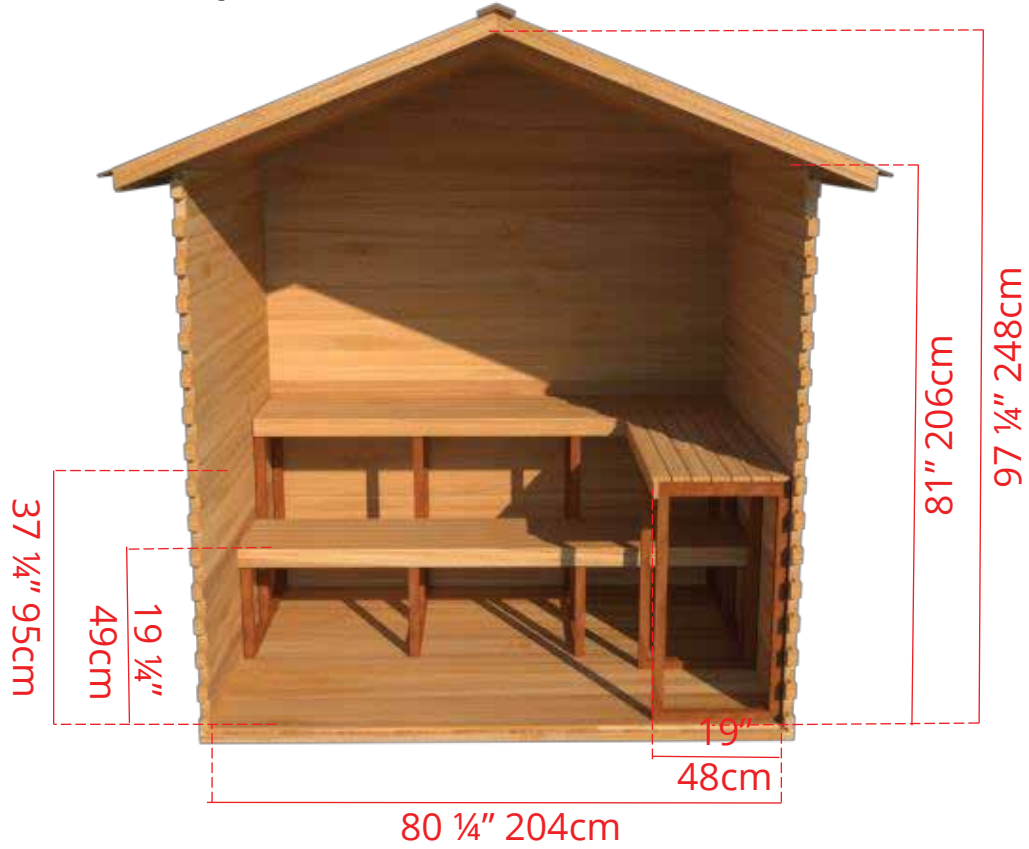

OLS570/OLS572 5' x 7' Outdoor Cabin Sauna

OLS570/OLS572

5' x 7' Outdoor Cabin Sauna

C57B - 2 Tier Back Wall Benches

OLS570/OLS572

5' x 7' Outdoor Cabin Sauna

C57L - 2 Tier Back Wall Bench & Single Tier Bench on Left Side

* Only Available with Door in Middle *

OLS570/OLS572 5' x 7' Outdoor Cabin Sauna

C57R - 2 Tier Back Wall Bench & Single Tier Bench on Right Side

* Only Available with Door in Middle *

OLS570/OLS572

5' x 7' Outdoor Cabin Sauna

C57S - Single Tier Side Wall Benches

* Only Available with Door in Middle *

OLS570/OLS572 5' x 7' Outdoor Cabin Sauna

Front Wall Options

C7DL - Door on left & no Window
Or
C7DR - Door on right & no Window

C7DLW - Door on left & Window on right
Or
C7DRW - Door on right & Window on left
(14 3/4" x 53 1/4" Window)

SIDE WALL OR L BENCH OPTIONS ONLY AVAILABLE WITH DOOR IN MIDDLE

C7DM - Door in middle & no Window