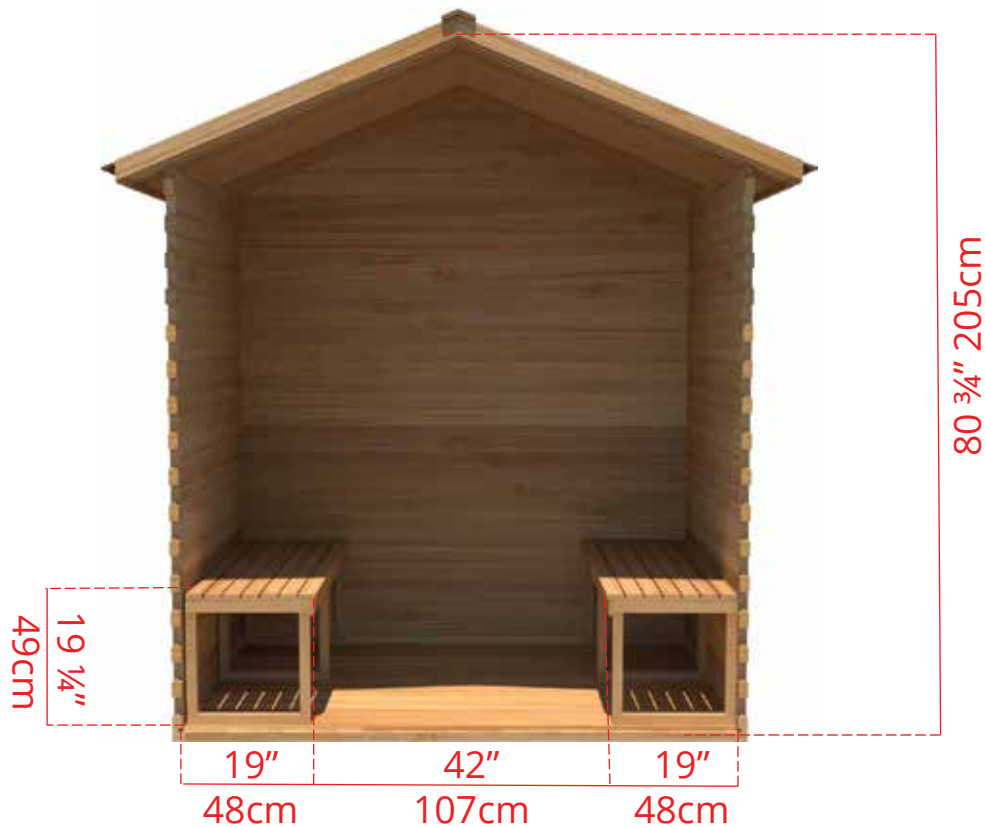

OLS570/OLS572 5' x 7' Outdoor Cabin Sauna

OLS570/OLS572

5' x 7' Outdoor Cabin Sauna

C57B - 2 Tier Back Wall Benches

OLS570/OLS572

5' x 7' Outdoor Cabin Sauna

C57L - 2 Tier Back Wall Bench & Single Tier Bench on Left Side

* Only Available with Door in Middle *

OLS570/OLS572 5' x 7' Outdoor Cabin Sauna

C57R - 2 Tier Back Wall Bench & Single Tier Bench on Right Side

* Only Available with Door in Middle *

OLS570/OLS572

5' x 7' Outdoor Cabin Sauna

C57S - Single Tier Side Wall Benches

* Only Available with Door in Middle *

OLS570/OLS572 5' x 7' Outdoor Cabin Sauna

Front Wall Options

C7DL - Door on left & no Window
Or
C7DR - Door on right & no Window

C7DLW - Door on left & Window on right
Or
C7DRW - Door on right & Window on left
(14 3/4" x 53 1/4" Window)

SIDE WALL OR L BENCH OPTIONS ONLY AVAILABLE WITH DOOR IN MIDDLE

C7DM - Door in middle & no Window