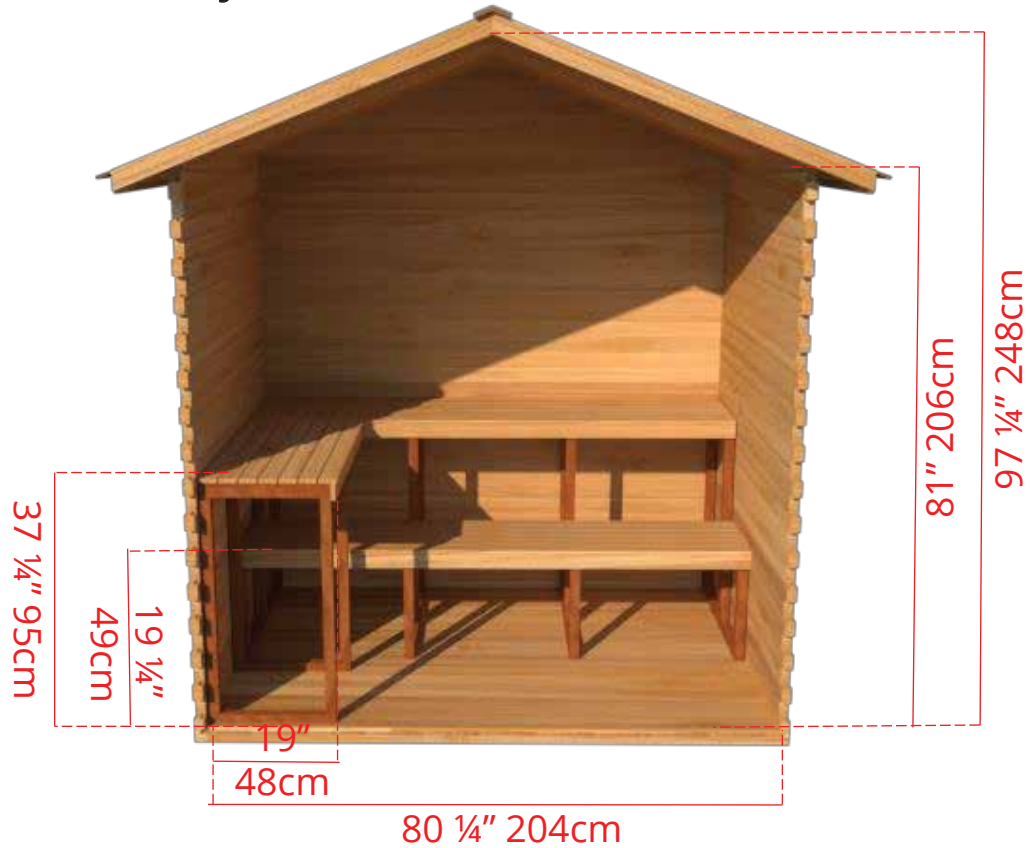

OLS570/OLS572 5' x 7' Outdoor Cabin Sauna

OLS570/OLS572

5' x 7' Outdoor Cabin Sauna

C57B - 2 Tier Back Wall Benches

OLS570/OLS572

5' x 7' Outdoor Cabin Sauna

C57L - 2 Tier Back Wall Bench & Single Tier Bench on Left Side

* Only Available with Door in Middle *

OLS570/OLS572 5' x 7' Outdoor Cabin Sauna

C57R - 2 Tier Back Wall Bench & Single Tier Bench on Right Side

* Only Available with Door in Middle *

OLS570/OLS572

5' x 7' Outdoor Cabin Sauna

C57S - Single Tier Side Wall Benches

* Only Available with Door in Middle *

OLS570/OLS572 5' x 7' Outdoor Cabin Sauna

Front Wall Options

C7DL - Door on left & no Window
Or
C7DR - Door on right & no Window

C7DLW - Door on left & Window on right
Or
C7DRW - Door on right & Window on left
(14 3/4" x 53 1/4" Window)

SIDE WALL OR L BENCH OPTIONS ONLY AVAILABLE WITH DOOR IN MIDDLE

C7DM - Door in middle & no Window