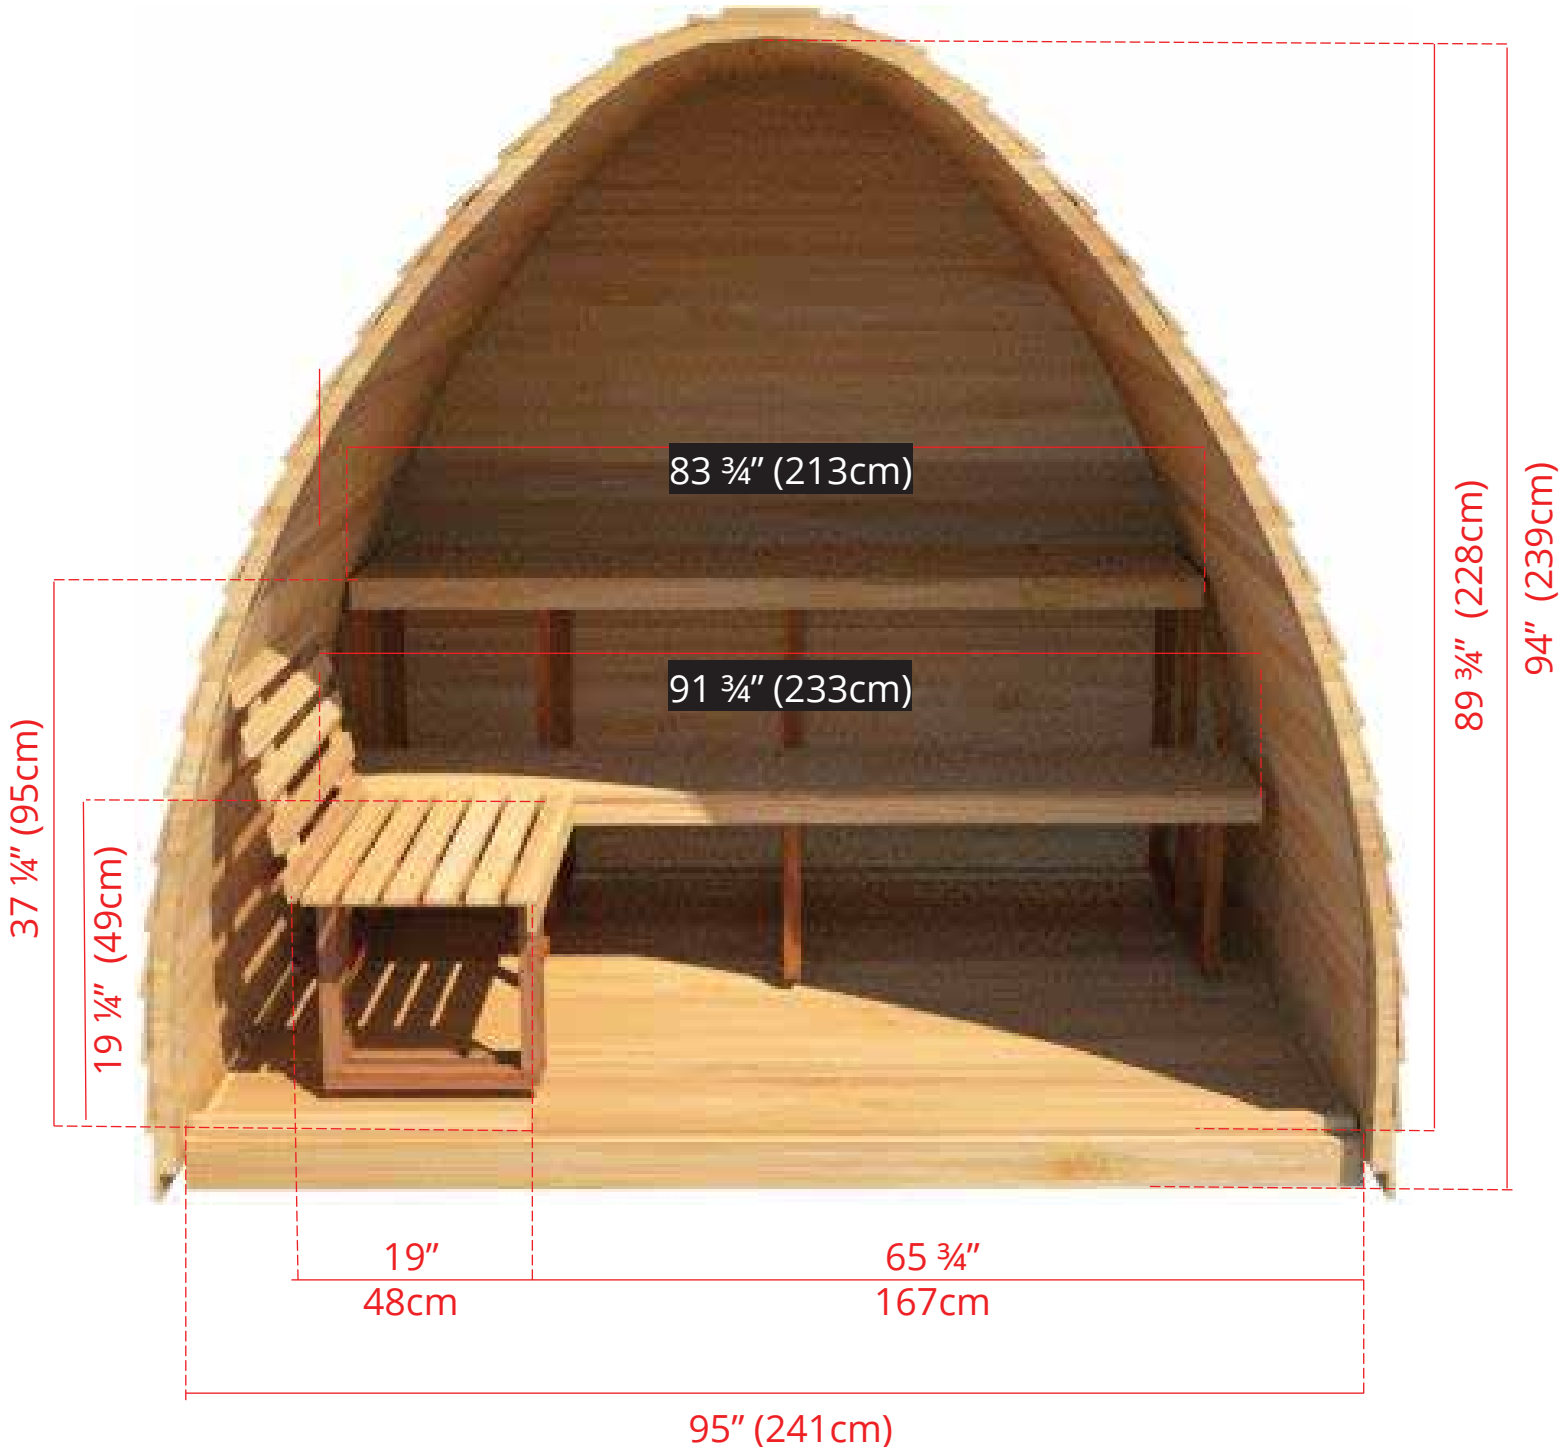

880/882

8' x 8' (244x244cm) Western Red Cedar Pod Sauna

880/882

8' x 8' (244x244cm) Western Red Cedar Pod Sauna

880/882

8' x 8' (244x244cm) Western Red Cedar Pod Sauna

2 Tier Benches on Back Wall & Side Wall (Left or Right)

880/882

8' x 8' (244x244cm) Western Red Cedar Pod Sauna

2 Tier Benches on Back Wall & Side Wall (Left or Right)

880/882

8' x 8' (244x244cm) Western Red Cedar Pod Sauna

Standard Side Wall Benches

880/882

8' x 8' (244x244cm) Western Red Cedar Pod Sauna

Standard Side Wall Benches

87 ½" (222cm)

880/882

8' x 8' (244x244cm) Western Red Cedar Pod Sauna

Signature Benches

880/882

8' x 8' (244x244cm) Western Red Cedar Pod Sauna

Signature Benches

87 ½" (222cm)

880/882

8' x 8' (244x244cm) Western Red Cedar Pod Sauna

Window Options

2 Windows in Front Wall of POD Sauna

12" (30cm) x 26 ¼" (67cm)

880/882

8' x 8' (244x244cm) Western Red Cedar Pod Sauna