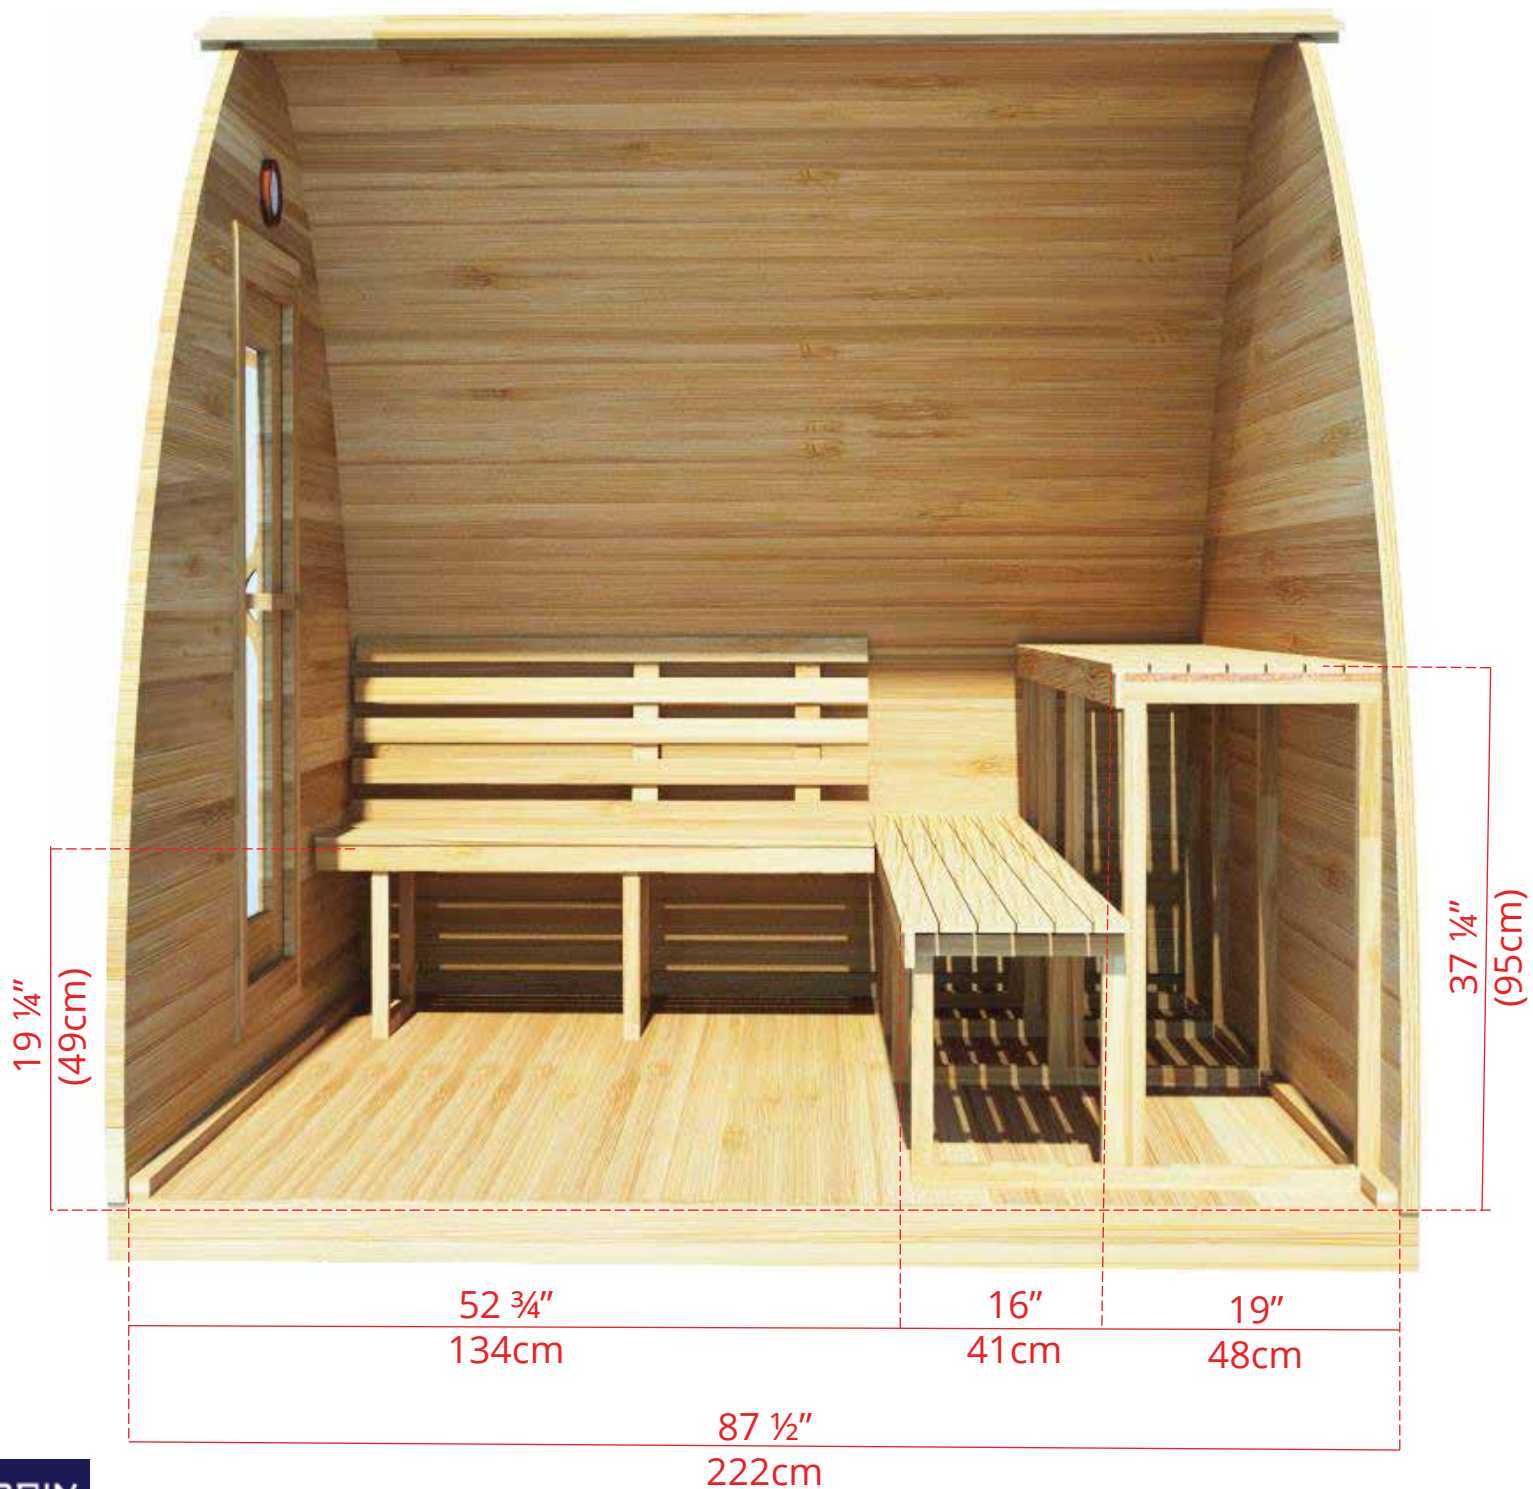

880/882

8' x 8' (244x244cm) Western Red Cedar Pod Sauna

880/882

8' x 8' (244x244cm) Western Red Cedar Pod Sauna

880/882

8' x 8' (244x244cm) Western Red Cedar Pod Sauna

2 Tier Benches on Back Wall & Side Wall (Left or Right)

880/882

8' x 8' (244x244cm) Western Red Cedar Pod Sauna

2 Tier Benches on Back Wall & Side Wall (Left or Right)

880/882

8' x 8' (244x244cm) Western Red Cedar Pod Sauna

Standard Side Wall Benches

880/882

8' x 8' (244x244cm) Western Red Cedar Pod Sauna

87 ½" (222cm)

880/882

8' x 8' (244x244cm) Western Red Cedar Pod Sauna

Window Options

2 Windows in Front Wall of POD Sauna

12" (30cm) x 26 ¼" (67cm)

880/882

8' x 8' (244x244cm) Western Red Cedar Pod Sauna

Window Options

Rectangle Window in Back Wall

20" (50cm) x 30" (76cm)

Available with L Bench or Side wall bench layout

* Only available with Electric or Floor Standing Heater

880/882

8' x 8' (244x244cm) Western Red Cedar Pod Sauna