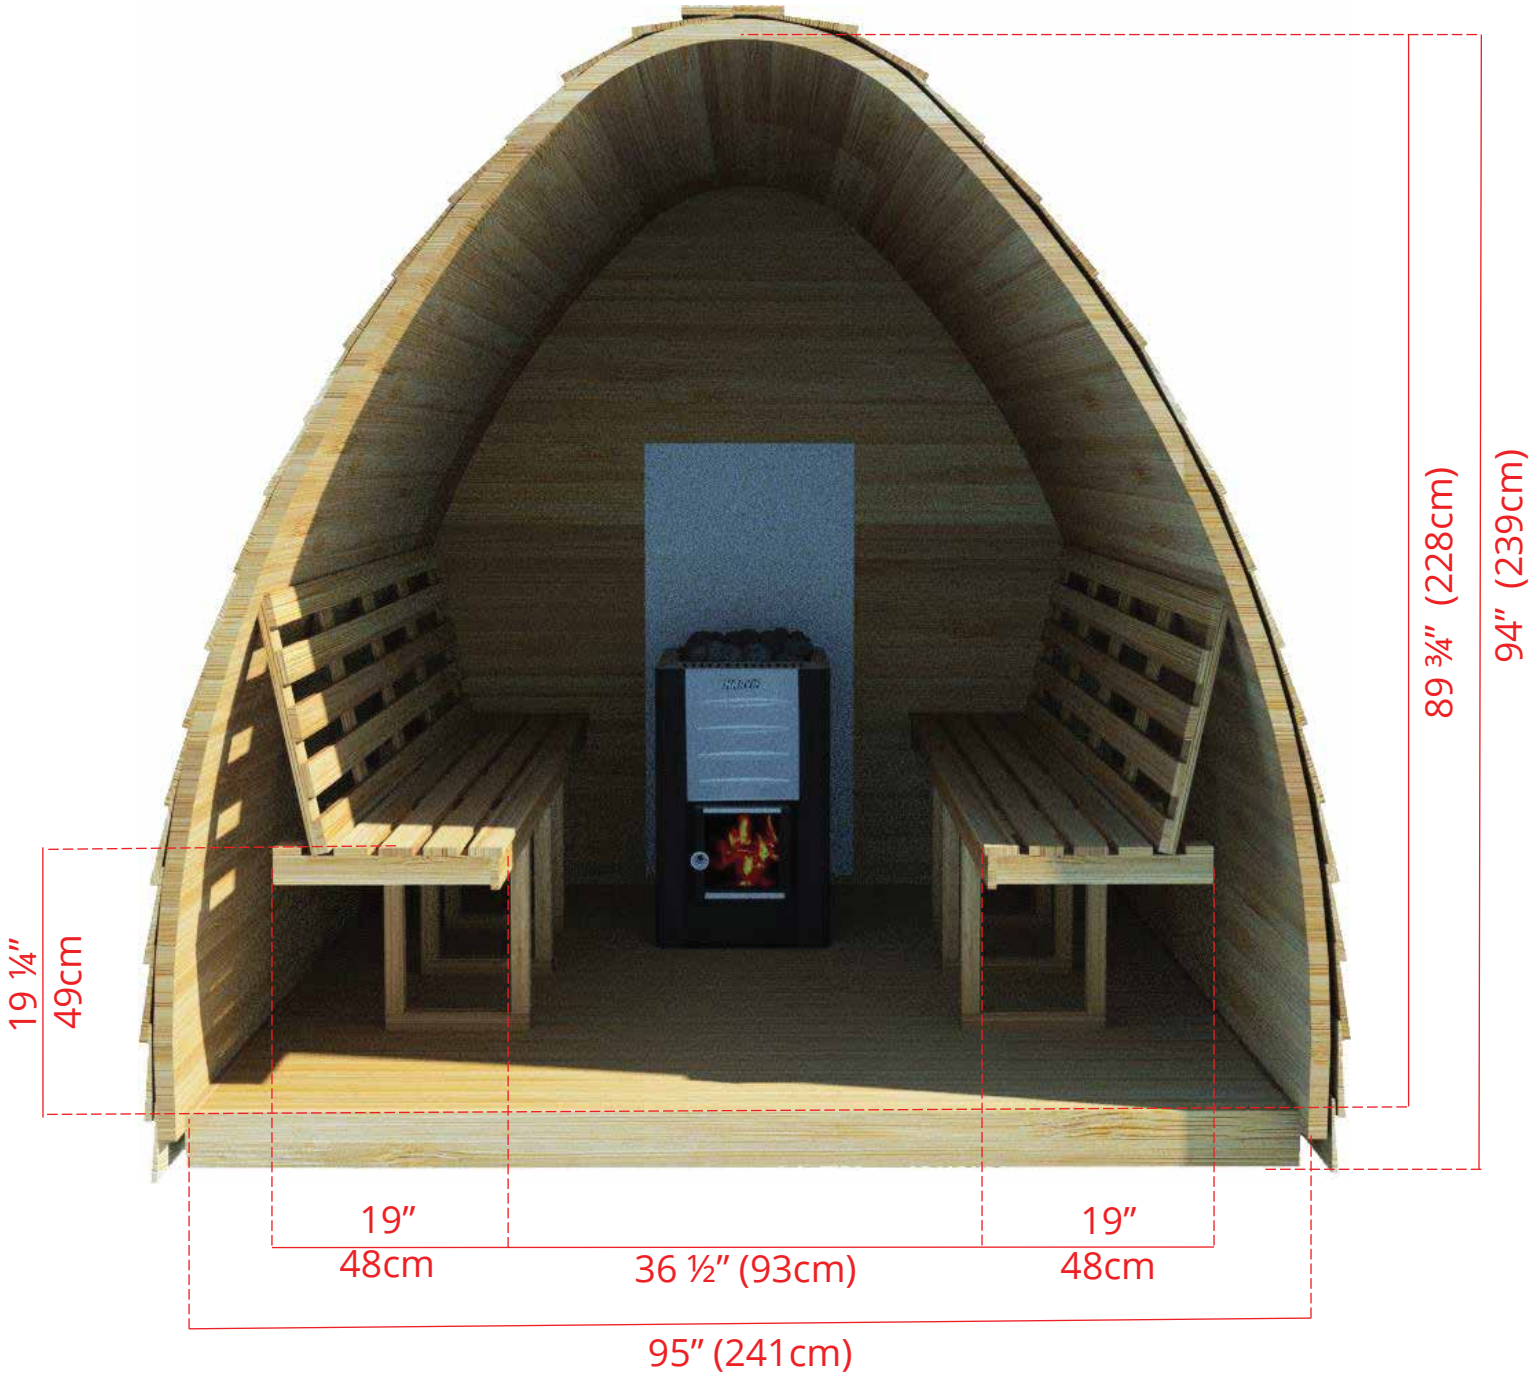

87 ½" (222cm)

880/882

8' x 8' (244x244cm) Western Red Cedar Pod Sauna

Window Options

2 Windows in Front Wall of POD Sauna

12" (30cm) x 26 ¼" (67cm)

880/882

8' x 8' (244x244cm) Western Red Cedar Pod Sauna

Window Options

Pod Shaped Window in Back Wall

59 ½" (151cm) x 42" (107cm)

Available with L Bench or Side wall bench layout

* Only available with Electric or Floor Standing Heater

880/882

8' x 8' (244x244cm) Western Red Cedar Pod Sauna

Window Options

Rectangle Window in Back Wall

20" (50cm) x 30" (76cm)

Available with L Bench or Side wall bench layout

* Only available with Electric or Floor Standing Heater

880/882

8' x 8' (244x244cm) Western Red Cedar Pod Sauna

Wood Burning Heater
Only available with Side Wall Bench Option

880/882

8' x 8' (244x244cm) Western Red Cedar Pod Sauna

Wood Burning Heater
Only available with Side Wall Bench Option