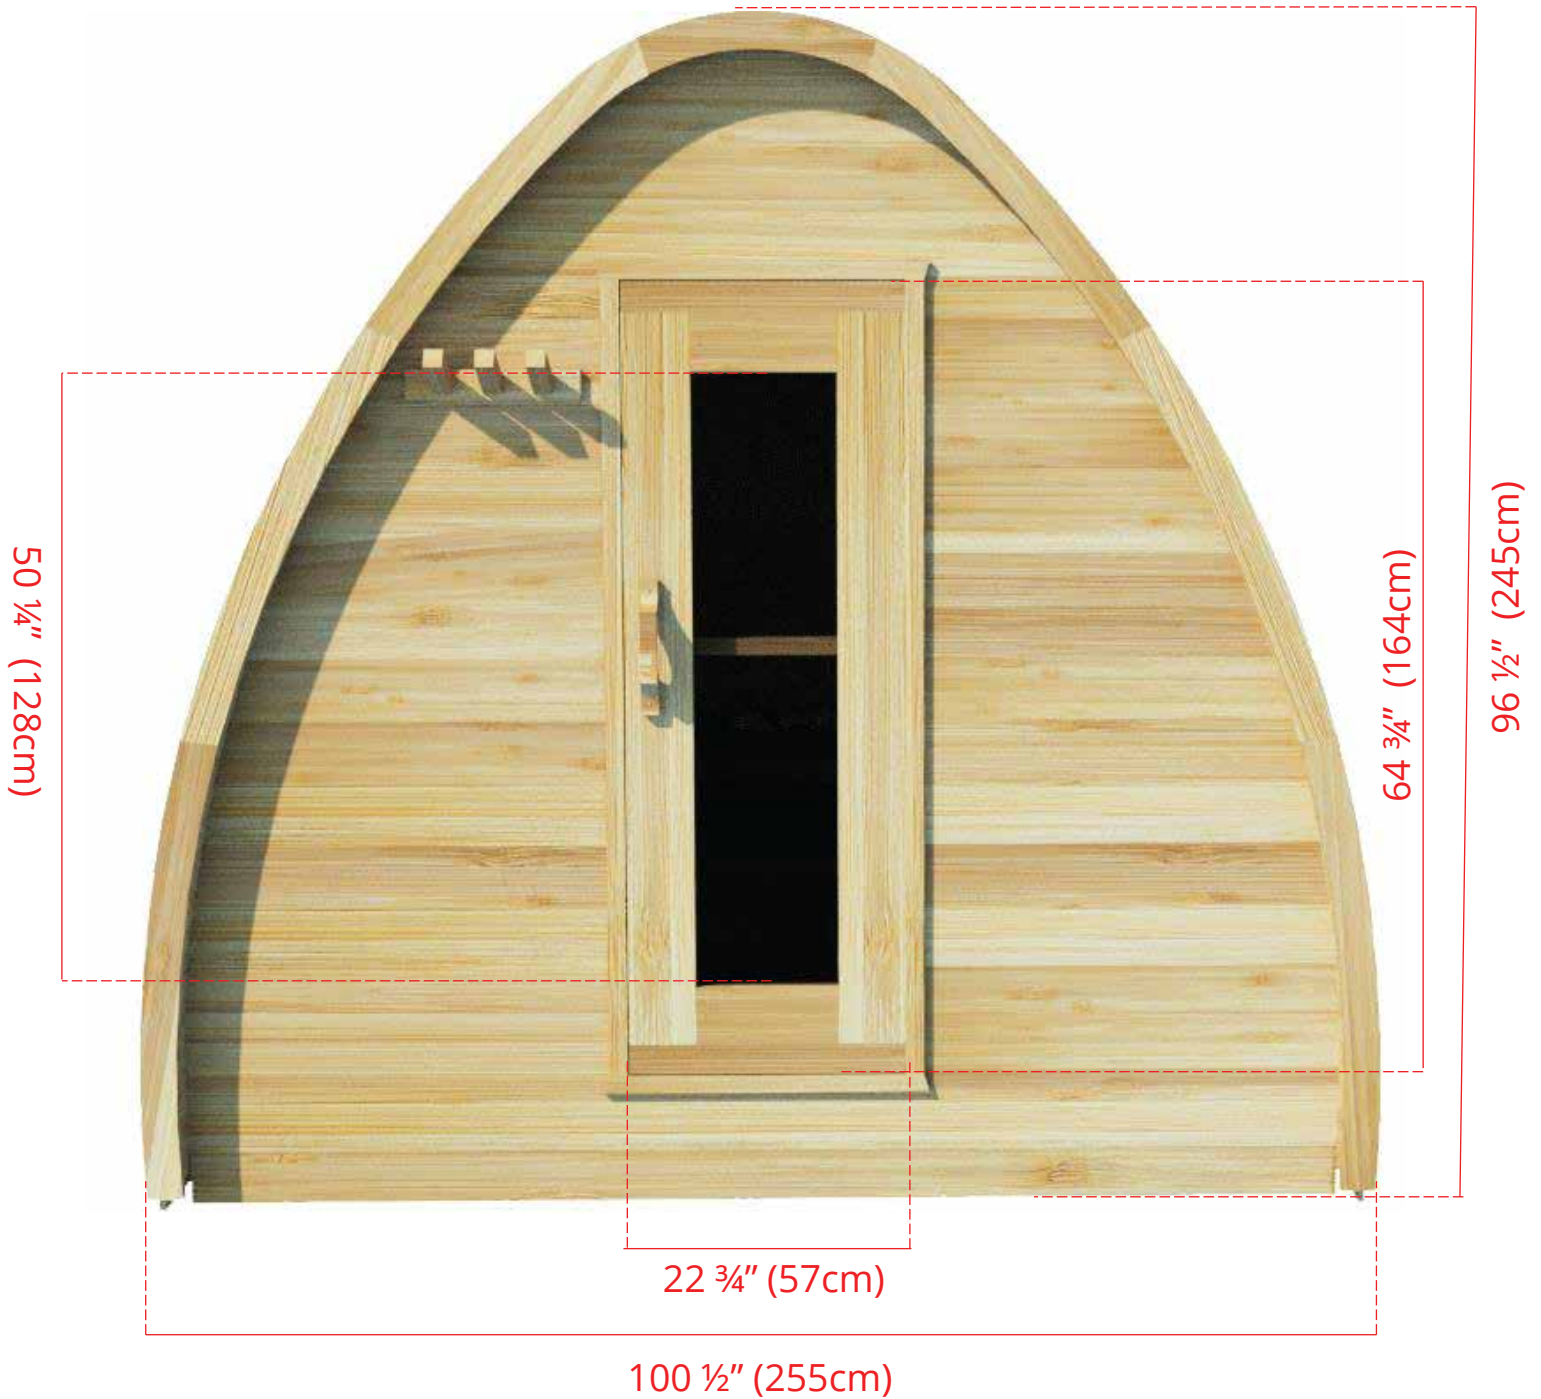

880/882

8' x 8' (244x244cm) Western Red Cedar Pod Sauna

880/882

8' x 8' (244x244cm) Western Red Cedar Pod Sauna

880/882

8' x 8' (244x244cm) Western Red Cedar Pod Sauna

2 Tier Benches on Back Wall & Side Wall (Left or Right)

880/882

8' x 8' (244x244cm) Western Red Cedar Pod Sauna

2 Tier Benches on Back Wall & Side Wall (Left or Right)

880/882

8' x 8' (244x244cm) Western Red Cedar Pod Sauna

Standard Side Wall Benches

880/882

8' x 8' (244x244cm) Western Red Cedar Pod Sauna

Standard Side Wall Benches

87 ½" (222cm)

880/882

8' x 8' (244x244cm) Western Red Cedar Pod Sauna

Signature Benches

880/882

8' x 8' (244x244cm) Western Red Cedar Pod Sauna

Signature Benches

87 ½" (222cm)

880/882

8' x 8' (244x244cm) Western Red Cedar Pod Sauna

Window Options

2 Windows in Front Wall of POD Sauna

12" (30cm) x 26 ¼" (67cm)

880/882

8' x 8' (244x244cm) Western Red Cedar Pod Sauna