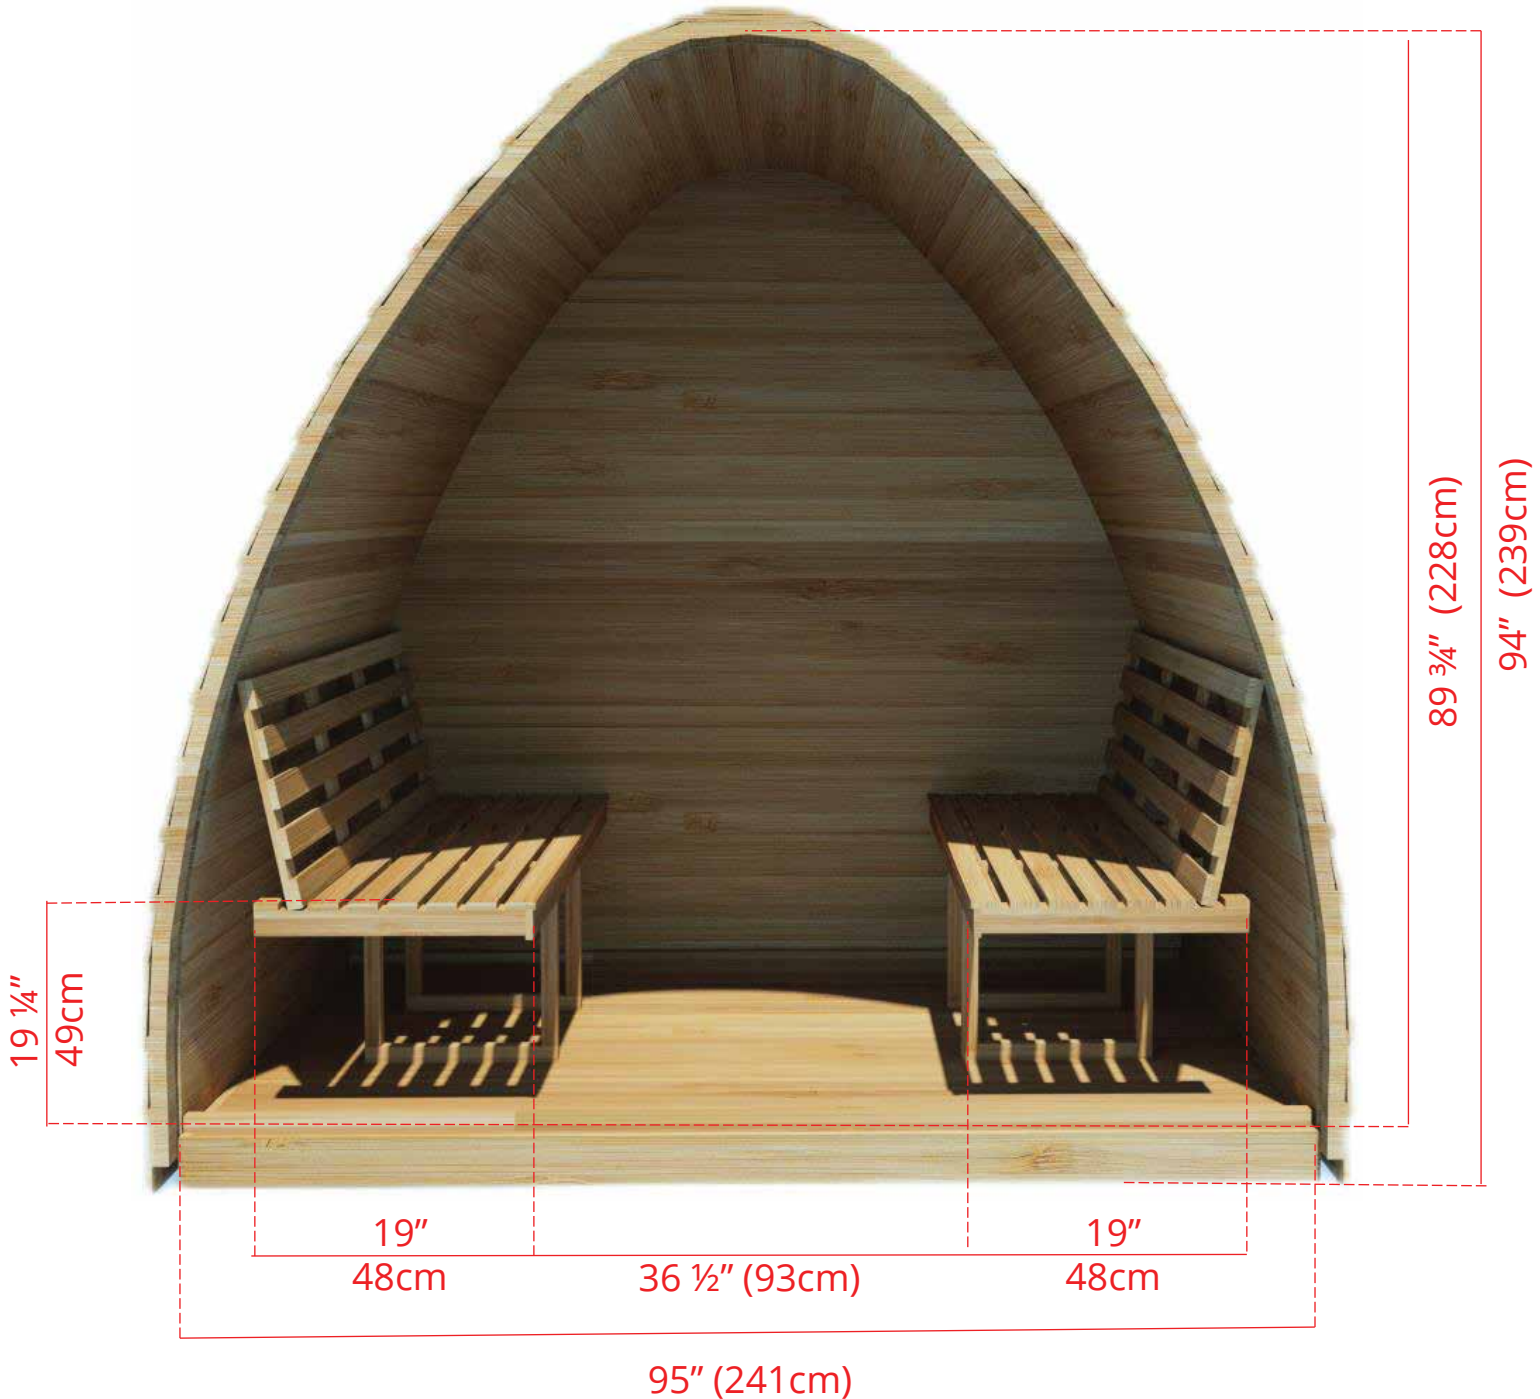

880/882

8' x 8' (244x244cm) Western Red Cedar Pod Sauna

880/882

8' x 8' (244x244cm) Western Red Cedar Pod Sauna

880/882

8' x 8' (244x244cm) Western Red Cedar Pod Sauna

2 Tier Benches on Back Wall & Side Wall (Left or Right)

880/882

8' x 8' (244x244cm) Western Red Cedar Pod Sauna

2 Tier Benches on Back Wall & Side Wall (Left or Right)

880/882

8' x 8' (244x244cm) Western Red Cedar Pod Sauna

Standard Side Wall Benches

880/882

8' x 8' (244x244cm) Western Red Cedar Pod Sauna

Standard Side Wall Benches

87 ½" (222cm)

880/882

8' x 8' (244x244cm) Western Red Cedar Pod Sauna

Signature Benches

880/882

8' x 8' (244x244cm) Western Red Cedar Pod Sauna

Signature Benches

87 ½" (222cm)

880/882

8' x 8' (244x244cm) Western Red Cedar Pod Sauna

Window Options

2 Windows in Front Wall of POD Sauna

12" (30cm) x 26 ¼" (67cm)

880/882

8' x 8' (244x244cm) Western Red Cedar Pod Sauna