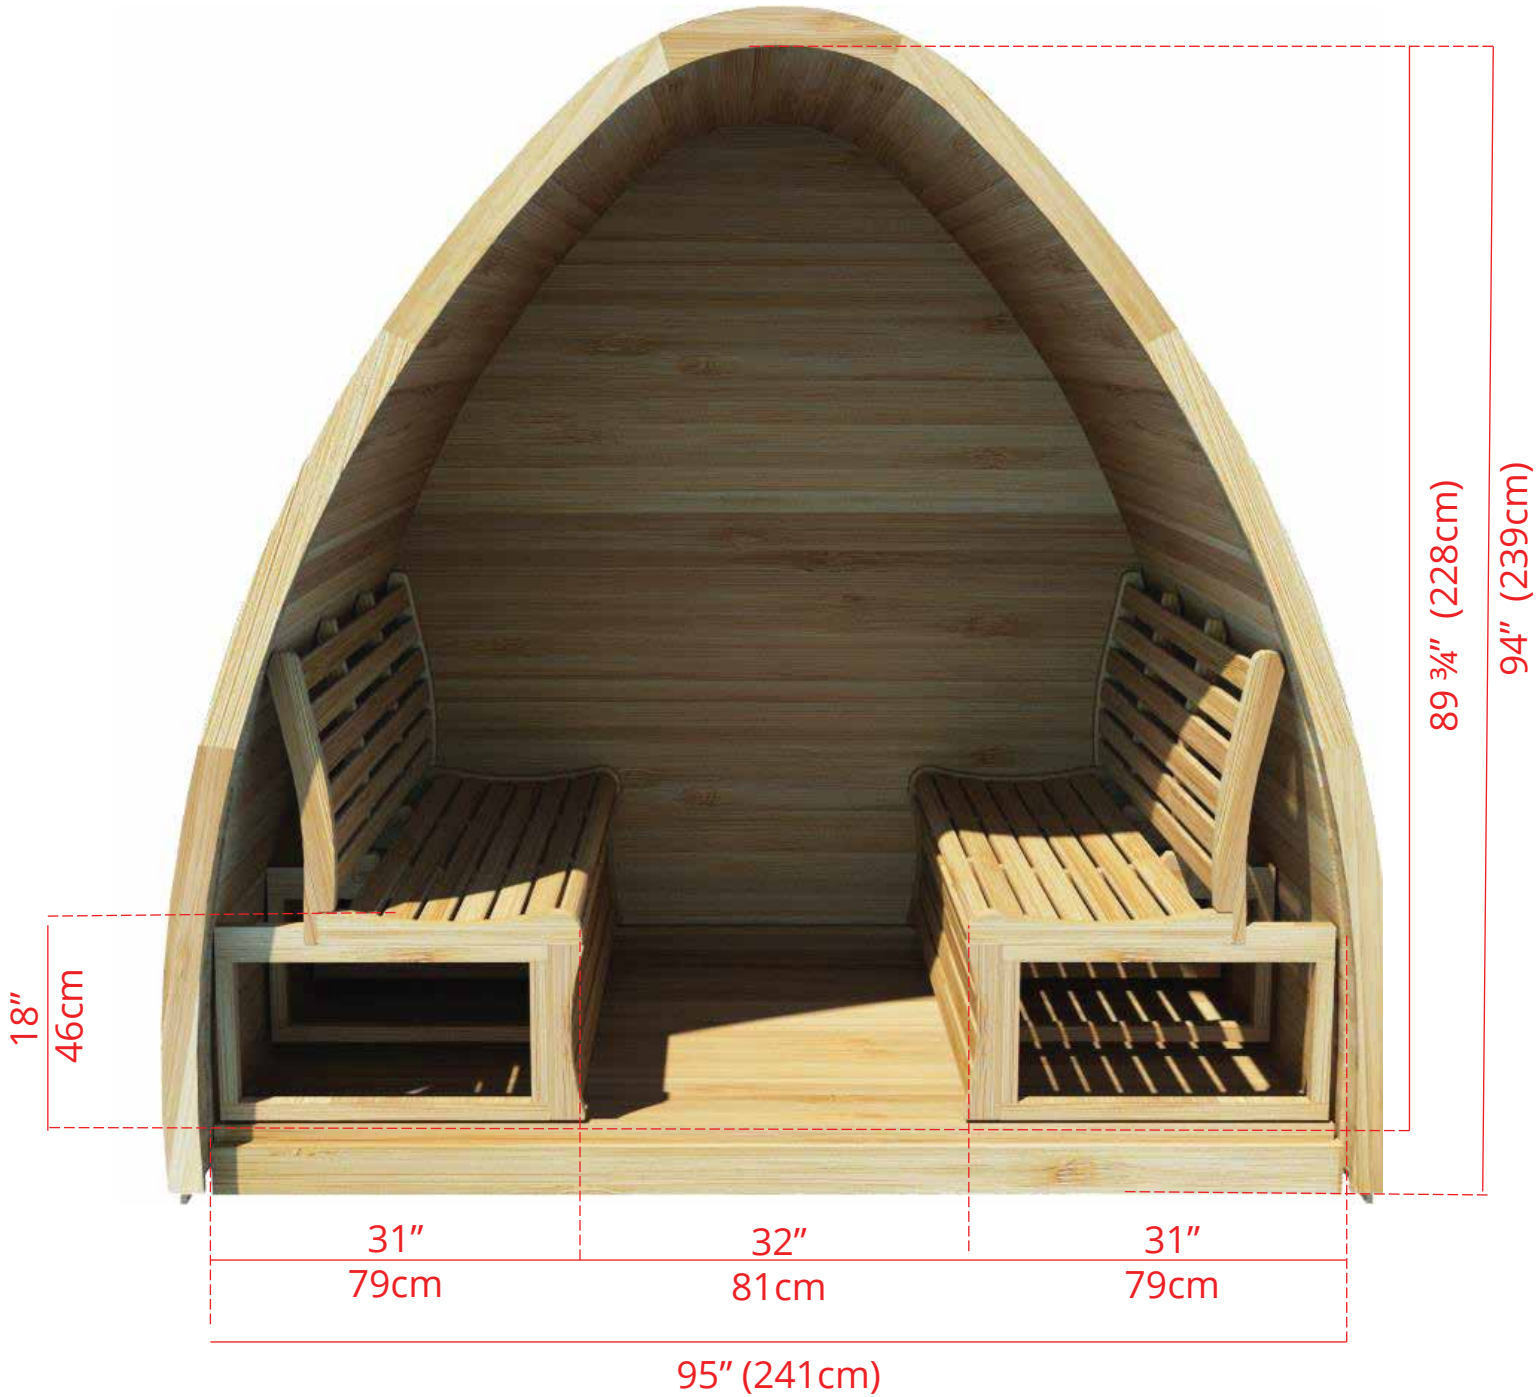

870/872

8' x 7' (244x214cm) Western Red Cedar Pod Sauna

870/872

8' x 7' (244x214cm) Western Red Cedar Pod Sauna

83" (211cm)

85" (216cm)

870/872

8' x 7' (244x214cm) Western Red Cedar Pod Sauna

2 Tier Benches on Back Wall & Side Wall (Left or Right)

870/872

8' x 7' (244x214cm) Western Red Cedar Pod Sauna

2 Tier Benches on Back Wall & Side Wall (Left or Right)

870/872

8' x 7' (244x214cm) Western Red Cedar Pod Sauna

Standard Side Wall Benches

870/872

8' x 7' (244x214cm) Western Red Cedar Pod Sauna

Standard Side Wall Benches

75 ½" (192cm)

870/872

8' x 7' (244x214cm) Western Red Cedar Pod Sauna

Signature Benches

870/872

8' x 7' (244x214cm) Western Red Cedar Pod Sauna

Signature Benches

75 ½" (192cm)

870/872

8' x 7' (244x214cm) Western Red Cedar Pod Sauna

Window Options

2 Windows in Front Wall of POD Sauna