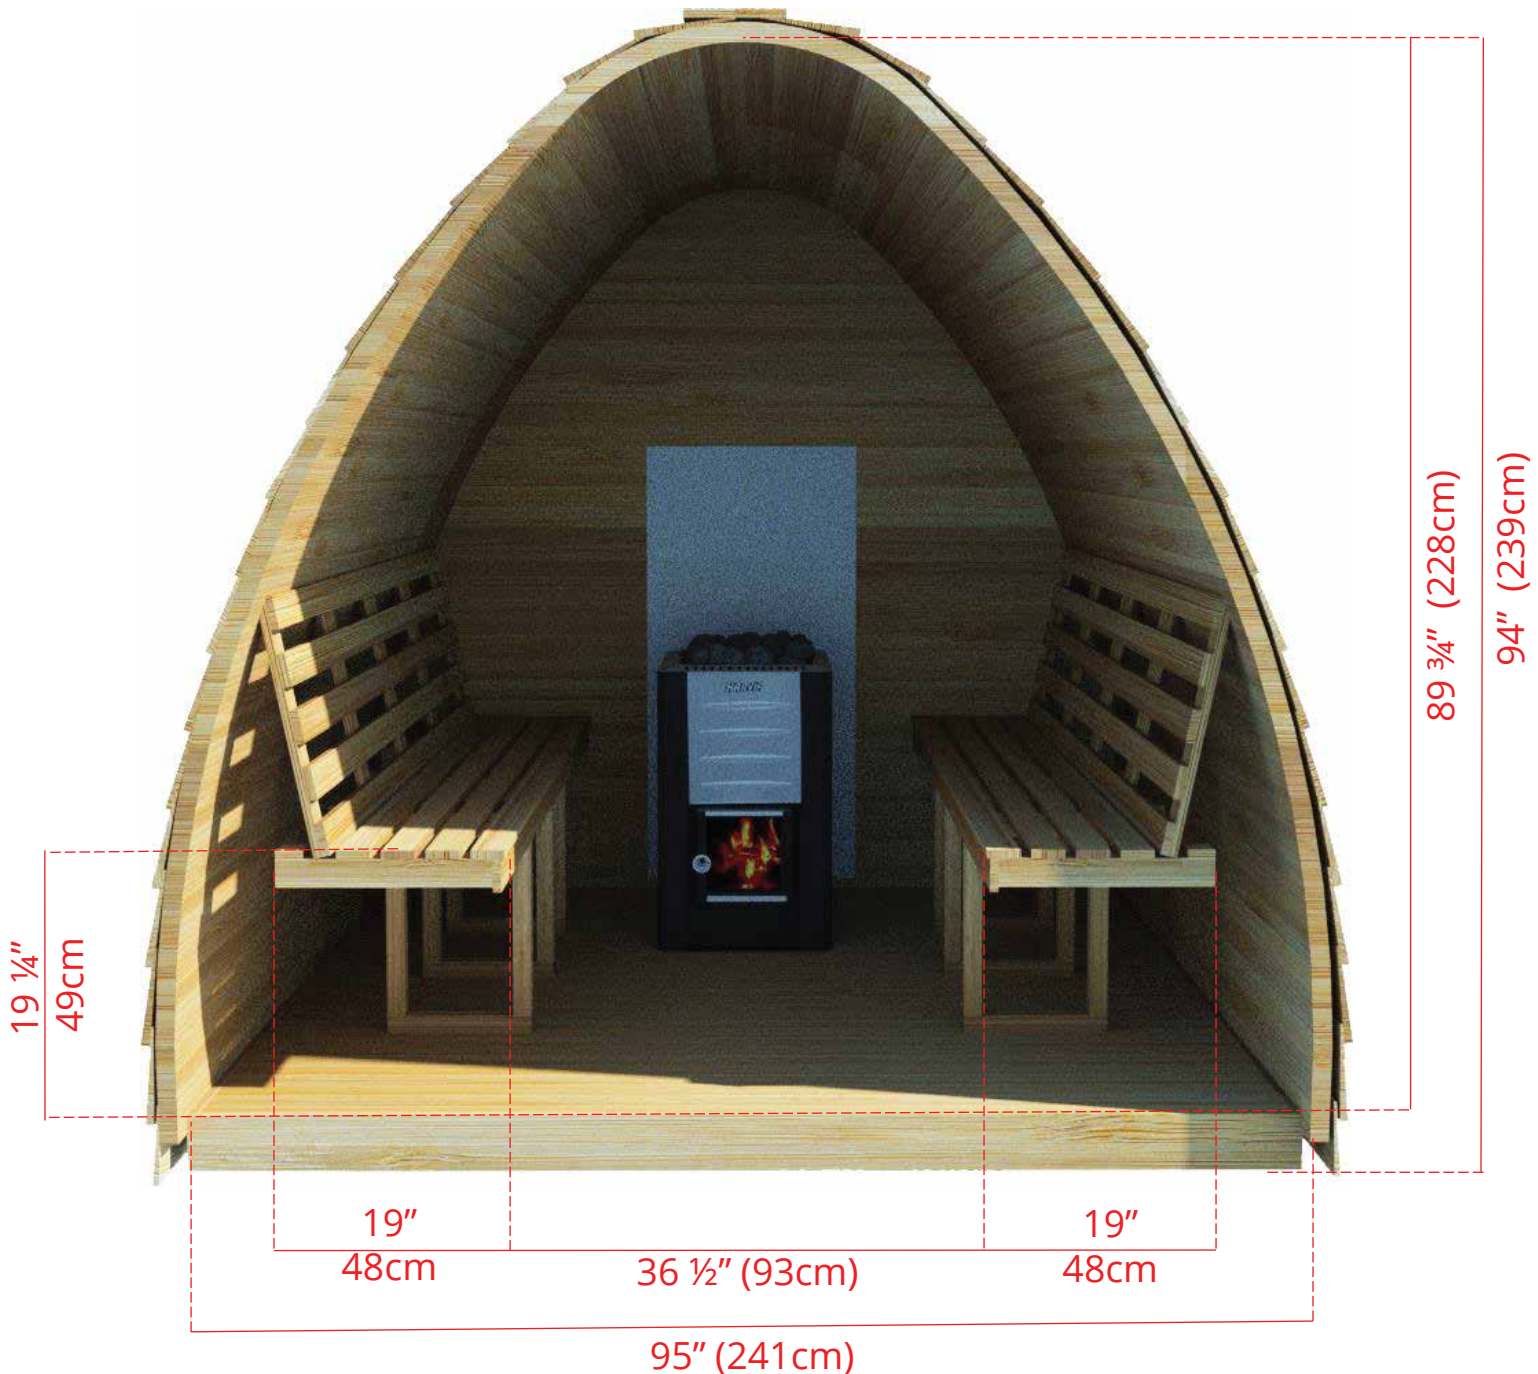

870/872

8' x 7' (244x214cm) Western Red Cedar Pod Sauna

Signature Benches

75 ½" (192cm)

870/872

8' x 7' (244x214cm) Western Red Cedar Pod Sauna

Window Options

2 Windows in Front Wall of POD Sauna

12" (30cm) x 26 ¼" (67cm)

870/872

8' x 7' (244x214cm) Western Red Cedar Pod Sauna

Window Options

Pod Shaped Window in Back Wall

59 ½" (151cm) x 42" (107cm)

Available with L Bench or Side wall bench layout

* Only available with Electric or Floor Standing Heater

870/872

8' x 7' (244x214cm) Western Red Cedar Pod Sauna

Window Options

Rectangle Window in Back Wall

20" (50cm) x 30" (76cm)

Available with L Bench or Side wall bench layout

* Only available with Electric or Floor Standing Heater

870/872

8' x 7' (244x214cm) Western Red Cedar Pod Sauna

Wood Burning Heater
Only available with Side Wall Bench Option

870/872

8' x 7' (244x214cm) Western Red Cedar Pod Sauna

Wood Burning Heater
Only available with Side Wall Bench Option