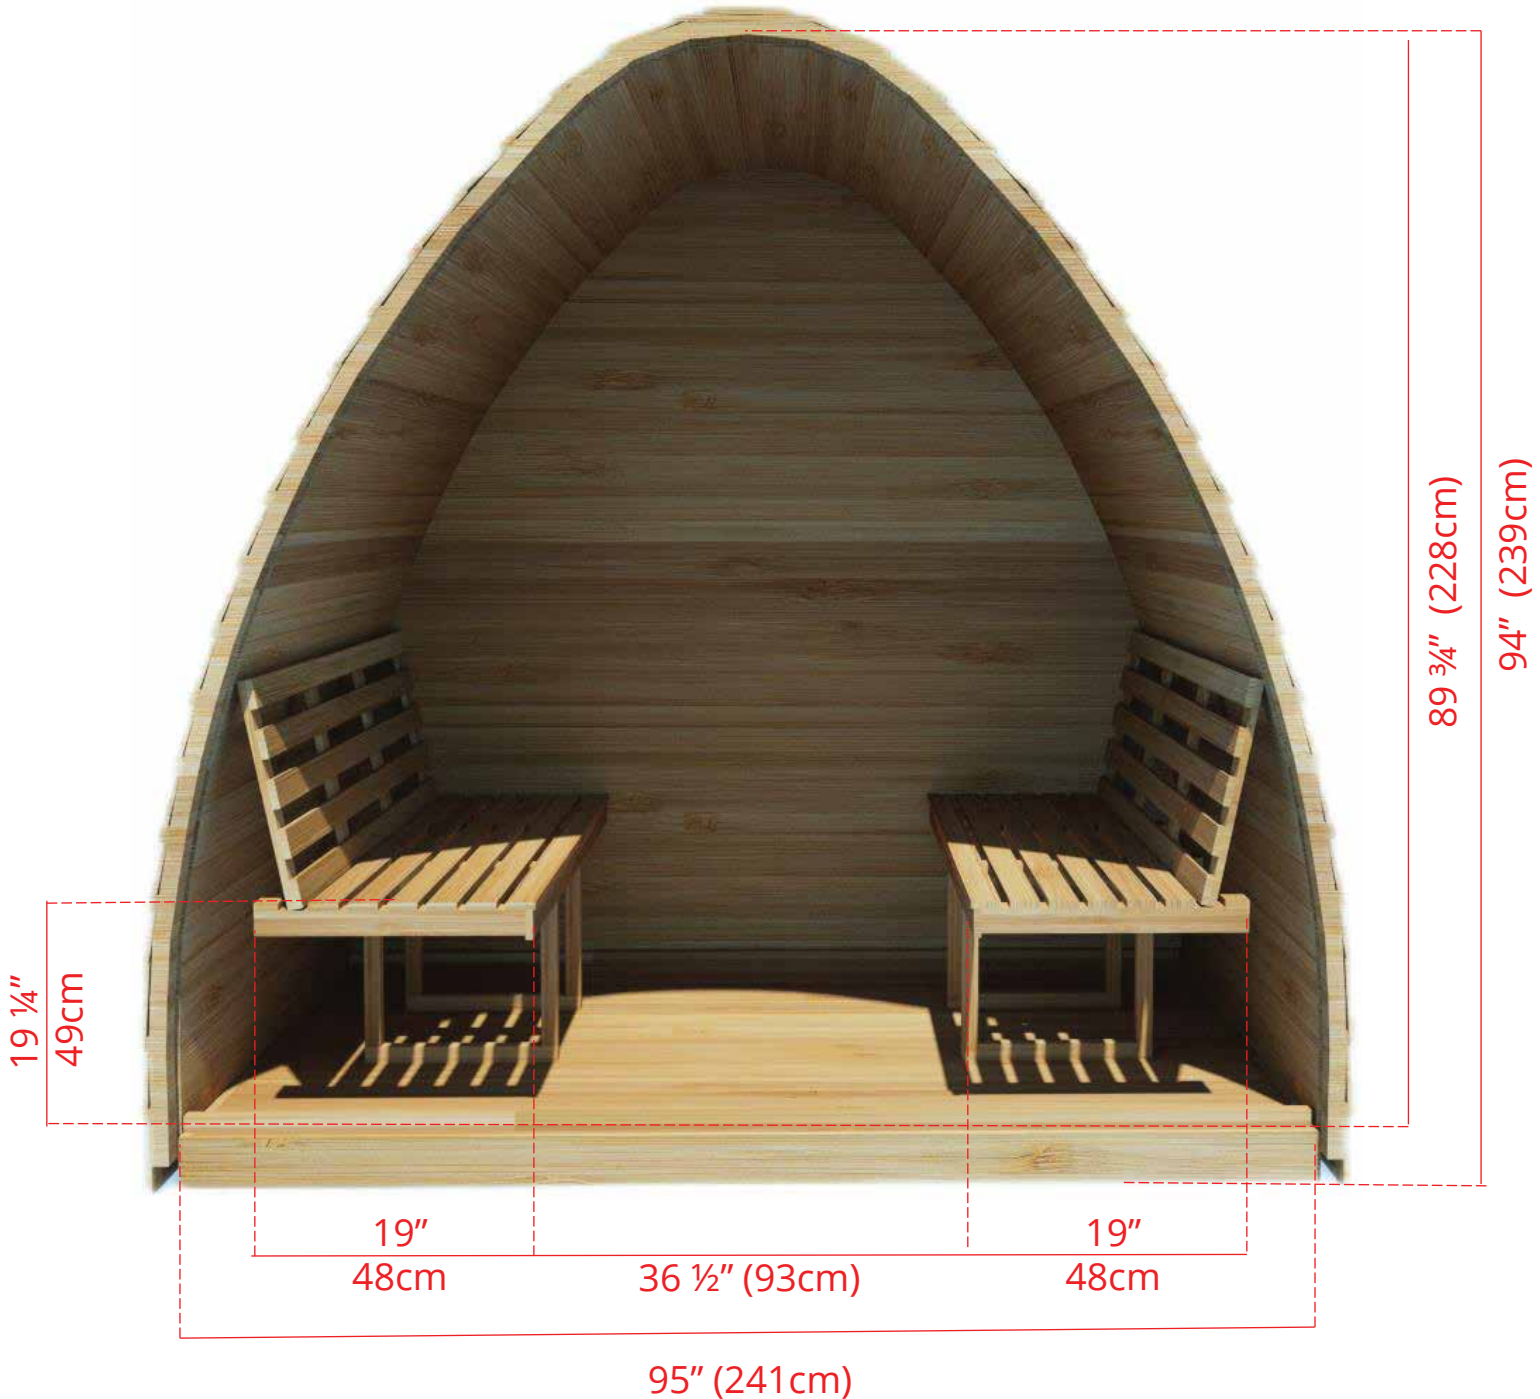

870/872

8' x 7' (244x214cm) Western Red Cedar Pod Sauna

870/872

8' x 7' (244x214cm) Western Red Cedar Pod Sauna

83" (211cm)

85" (216cm)

870/872

8' x 7' (244x214cm) Western Red Cedar Pod Sauna

2 Tier Benches on Back Wall & Side Wall (Left or Right)

870/872

8' x 7' (244x214cm) Western Red Cedar Pod Sauna

2 Tier Benches on Back Wall & Side Wall (Left or Right)

870/872

8' x 7' (244x214cm) Western Red Cedar Pod Sauna

Standard Side Wall Benches

870/872

8' x 7' (244x214cm) Western Red Cedar Pod Sauna

Standard Side Wall Benches

75 ½" (192cm)

870/872

8' x 7' (244x214cm) Western Red Cedar Pod Sauna

Signature Benches

870/872

8' x 7' (244x214cm) Western Red Cedar Pod Sauna

Signature Benches

75 ½" (192cm)

870/872

8' x 7' (244x214cm) Western Red Cedar Pod Sauna

Window Options

2 Windows in Front Wall of POD Sauna