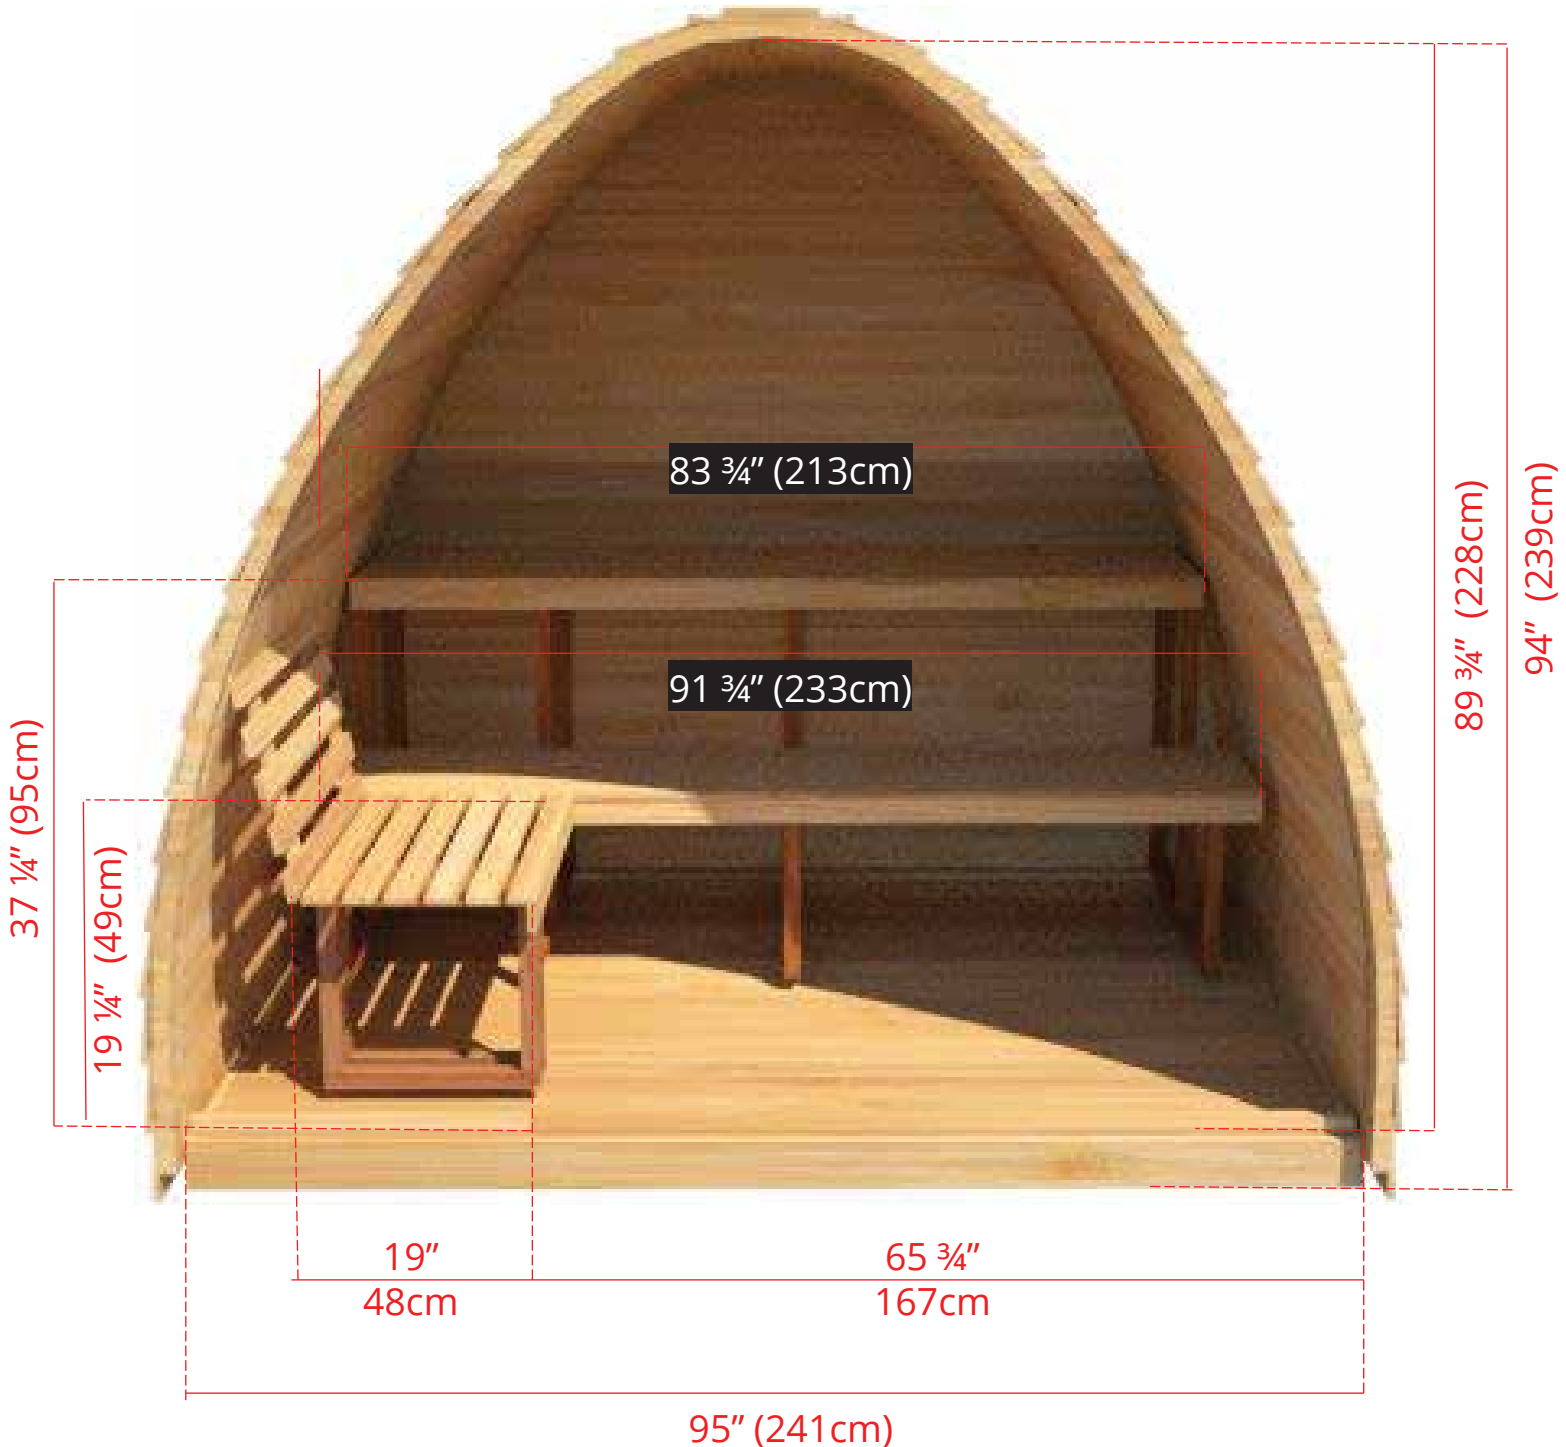

870/872

8' x 7' (244x214cm) Western Red Cedar Pod Sauna

870/872

8' x 7' (244x214cm) Western Red Cedar Pod Sauna

83" (211cm)

85" (216cm)

870/872

8' x 7' (244x214cm) Western Red Cedar Pod Sauna

2 Tier Benches on Back Wall & Side Wall (Left or Right)

870/872

8' x 7' (244x214cm) Western Red Cedar Pod Sauna

2 Tier Benches on Back Wall & Side Wall (Left or Right)

870/872

8' x 7' (244x214cm) Western Red Cedar Pod Sauna

Standard Side Wall Benches

870/872

8' x 7' (244x214cm) Western Red Cedar Pod Sauna

Standard Side Wall Benches

75 ½" (192cm)

870/872

8' x 7' (244x214cm) Western Red Cedar Pod Sauna

Signature Benches

870/872

8' x 7' (244x214cm) Western Red Cedar Pod Sauna

Window Options

Rectangle Window in Back Wall

20" (50cm) x 30" (76cm)

Available with L Bench or Side wall bench layout

* Only available with Electric or Floor Standing Heater