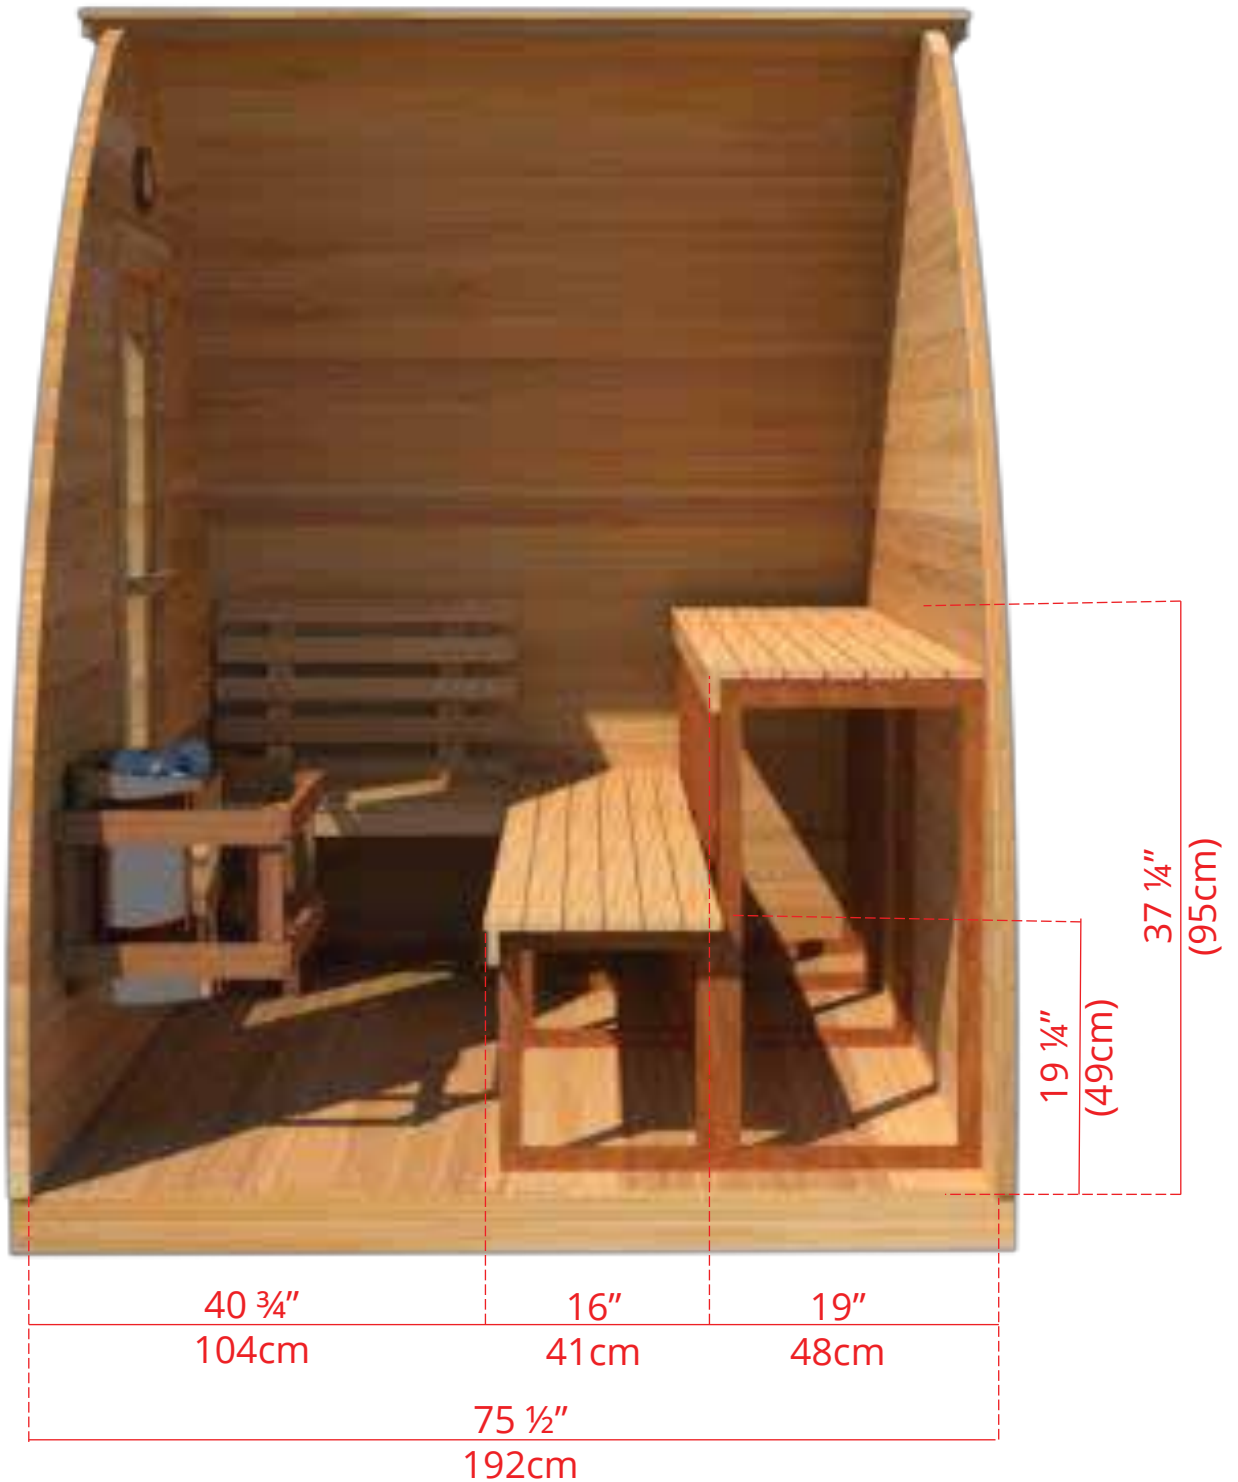

870/872

8' x 7' (244x214cm) Western Red Cedar Pod Sauna

870/872

8' x 7' (244x214cm) Western Red Cedar Pod Sauna

83" (211cm)

85" (216cm)

870/872

8' x 7' (244x214cm) Western Red Cedar Pod Sauna

2 Tier Benches on Back Wall & Side Wall (Left or Right)

870/872

8' x 7' (244x214cm) Western Red Cedar Pod Sauna

2 Tier Benches on Back Wall & Side Wall (Left or Right)

870/872

8' x 7' (244x214cm) Western Red Cedar Pod Sauna

Standard Side Wall Benches

870/872

8' x 7' (244x214cm) Western Red Cedar Pod Sauna

Standard Side Wall Benches

75 ½" (192cm)

870/872

8' x 7' (244x214cm) Western Red Cedar Pod Sauna

Signature Benches

12" (30cm) x 26 ¼" (67cm)

870/872

8' x 7' (244x214cm) Western Red Cedar Pod Sauna

Window Options

Pod Shaped Window in Back Wall

59 ½" (151cm) x 42" (107cm)

Available with L Bench or Side wall bench layout

* Only available with Electric or Floor Standing Heater