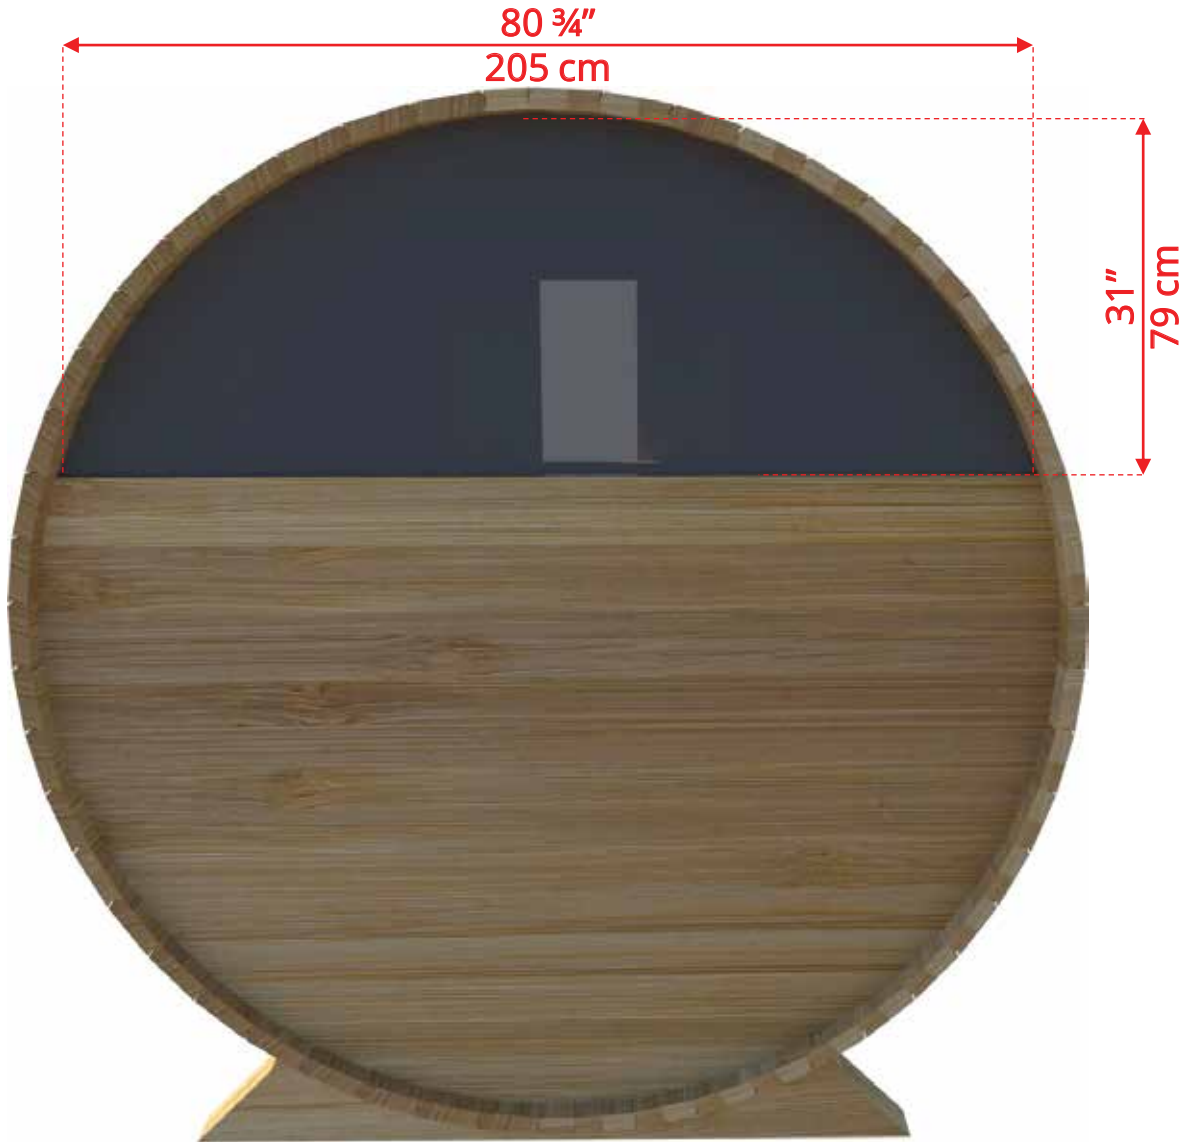

780/782 7'x8' (244cm) Barrel Sauna

780/782 7'x8' (244cm) Barrel Sauna

780/782 7'x8' (244cm) Barrel Sauna

Standard bench layout shown with optional sauna floor

780/782 7'x8' (244cm) Barrel Sauna

780/782 7'x8' (244cm) Barrel Sauna

Signature Sauna Benches

780/782 7'x8' (244cm) Barrel Sauna

Signature Sauna Benches

780/782 7'x8' (244cm) Barrel Sauna

Lounge Sauna Benches

780/782 7'x8' (244cm) Barrel Sauna

2 Windows in Front Wall

2 windows available on back wall at same measurements as front wall

780/782

7'x8' (244cm) Barrel Sauna

Halfmoon Front Wall Windows

780/782 7'x8' (244cm) Barrel Sauna

Halfmoon Back Wall Window

780/782 7'x8' (244cm) Barrel Sauna

Rectangle Window in Back Wall

780/782 7'x8' (244cm) Barrel Sauna

Wood Burning Heater

Please note - Drawing shows sauna room measurements only.