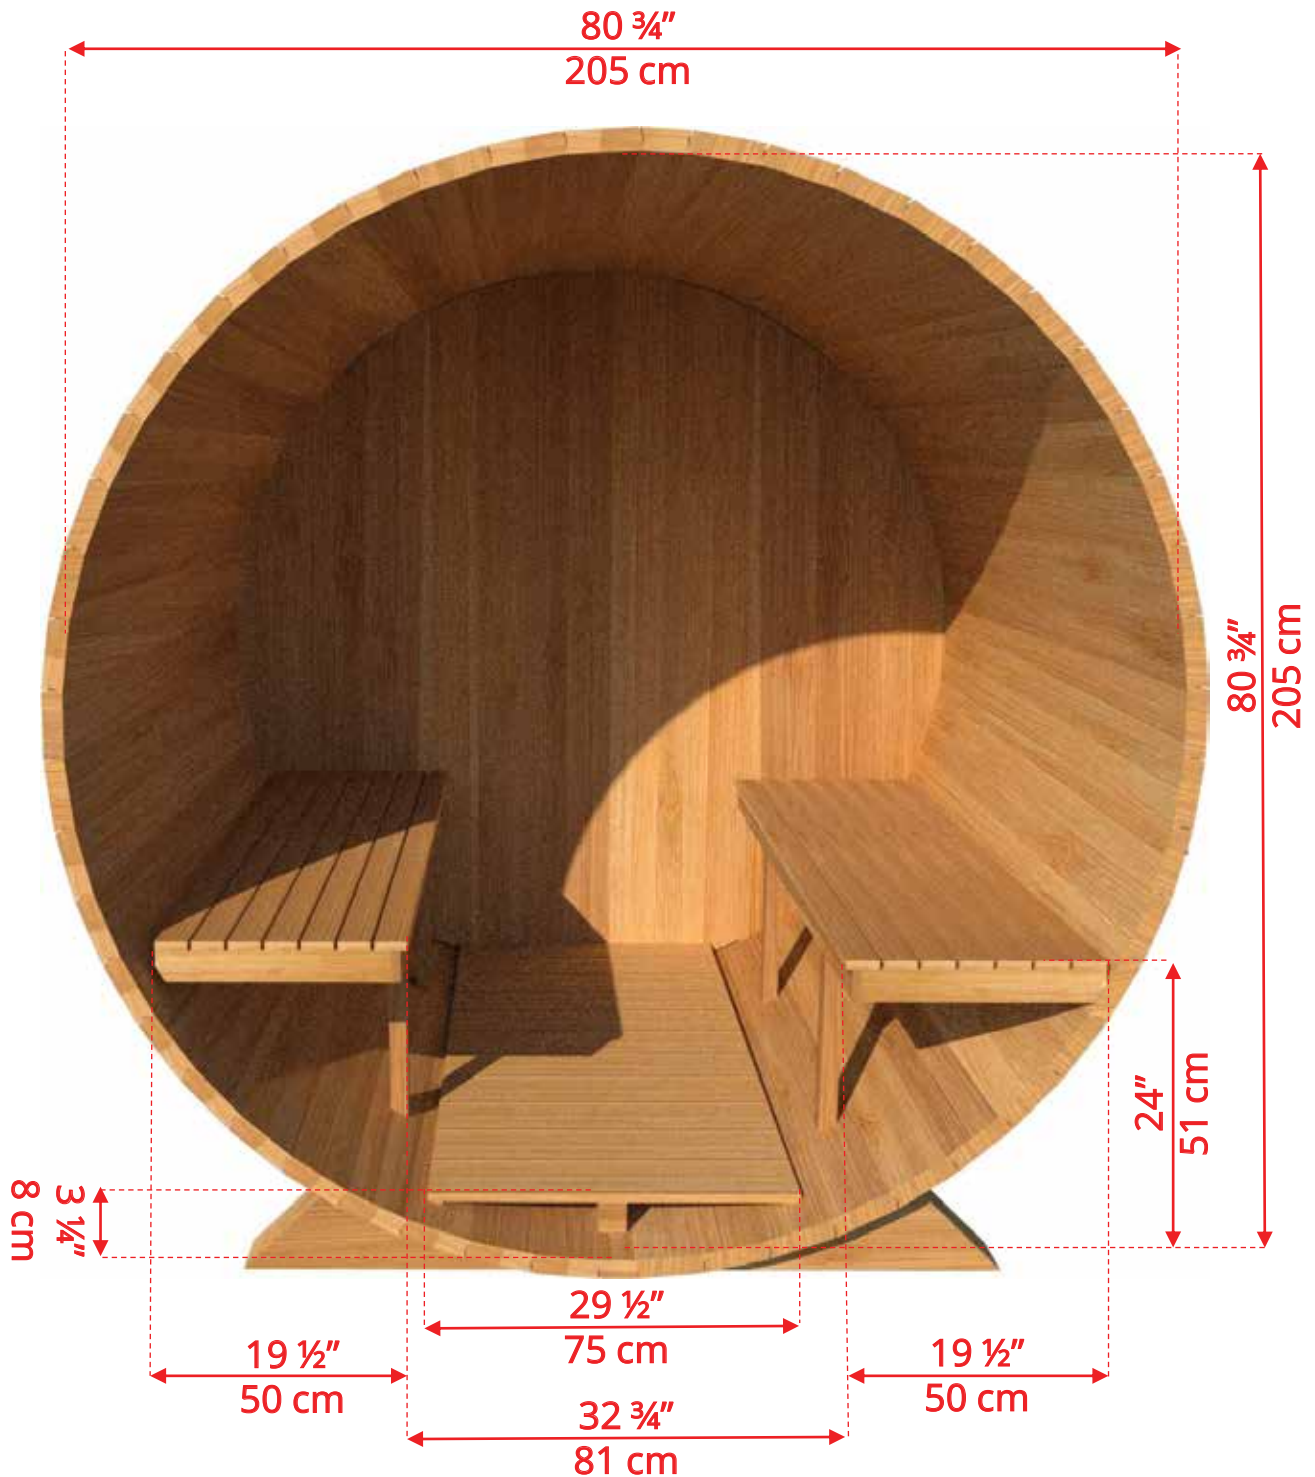

780/782 7'x8' (244cm) Barrel Sauna

780/782 7'x8' (244cm) Barrel Sauna

780/782 7'x8' (244cm) Barrel Sauna

Standard bench layout shown with optional sauna floor

780/782 7'x8' (244cm) Barrel Sauna

780/782 7'x8' (244cm) Barrel Sauna

Signature Sauna Benches

780/782 7'x8' (244cm) Barrel Sauna

Signature Sauna Benches

780/782 7'x8' (244cm) Barrel Sauna

Lounge Sauna Benches

780/782 7'x8' (244cm) Barrel Sauna

2 Windows in Front Wall

2 windows available on back wall at same measurements as front wall

780/782

7'x8' (244cm) Barrel Sauna

Halfmoon Front Wall Windows

780/782 7'x8' (244cm) Barrel Sauna

Halfmoon Back Wall Window

780/782 7'x8' (244cm) Barrel Sauna

Rectangle Window in Back Wall

780/782 7'x8' (244cm) Barrel Sauna

Wood Burning Heater

Please note - Drawing shows sauna room measurements only.