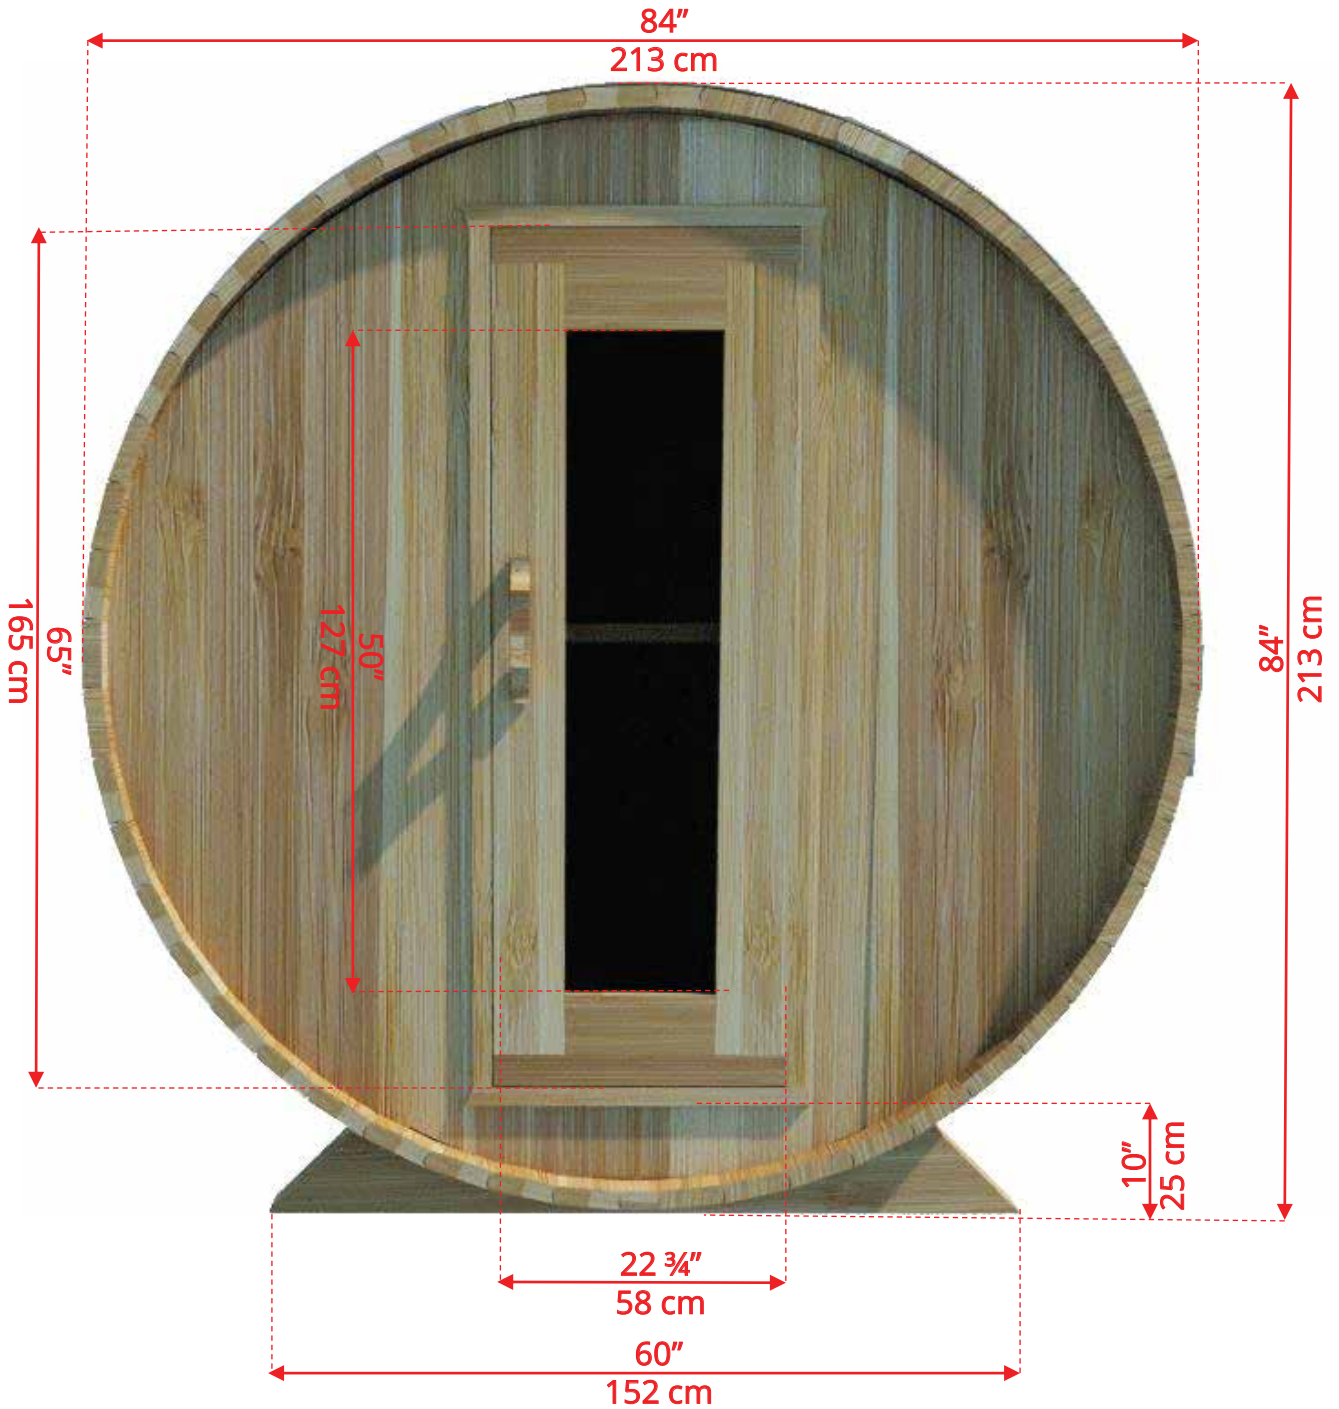

780/782 7'x8' (244cm) Barrel Sauna

780/782 7'x8' (244cm) Barrel Sauna

780/782 7'x8' (244cm) Barrel Sauna

Standard bench layout shown with optional sauna floor

780/782 7'x8' (244cm) Barrel Sauna

780/782 7'x8' (244cm) Barrel Sauna

Signature Sauna Benches

780/782 7'x8' (244cm) Barrel Sauna

Signature Sauna Benches

780/782 7'x8' (244cm) Barrel Sauna

Lounge Sauna Benches

780/782 7'x8' (244cm) Barrel Sauna

2 Windows in Front Wall

2 windows available on back wall at same measurements as front wall

780/782

7'x8' (244cm) Barrel Sauna

Halfmoon Front Wall Windows

780/782 7'x8' (244cm) Barrel Sauna

Halfmoon Back Wall Window

780/782 7'x8' (244cm) Barrel Sauna

Rectangle Window in Back Wall

780/782 7'x8' (244cm) Barrel Sauna

Wood Burning Heater

Please note - Drawing shows sauna room measurements only.