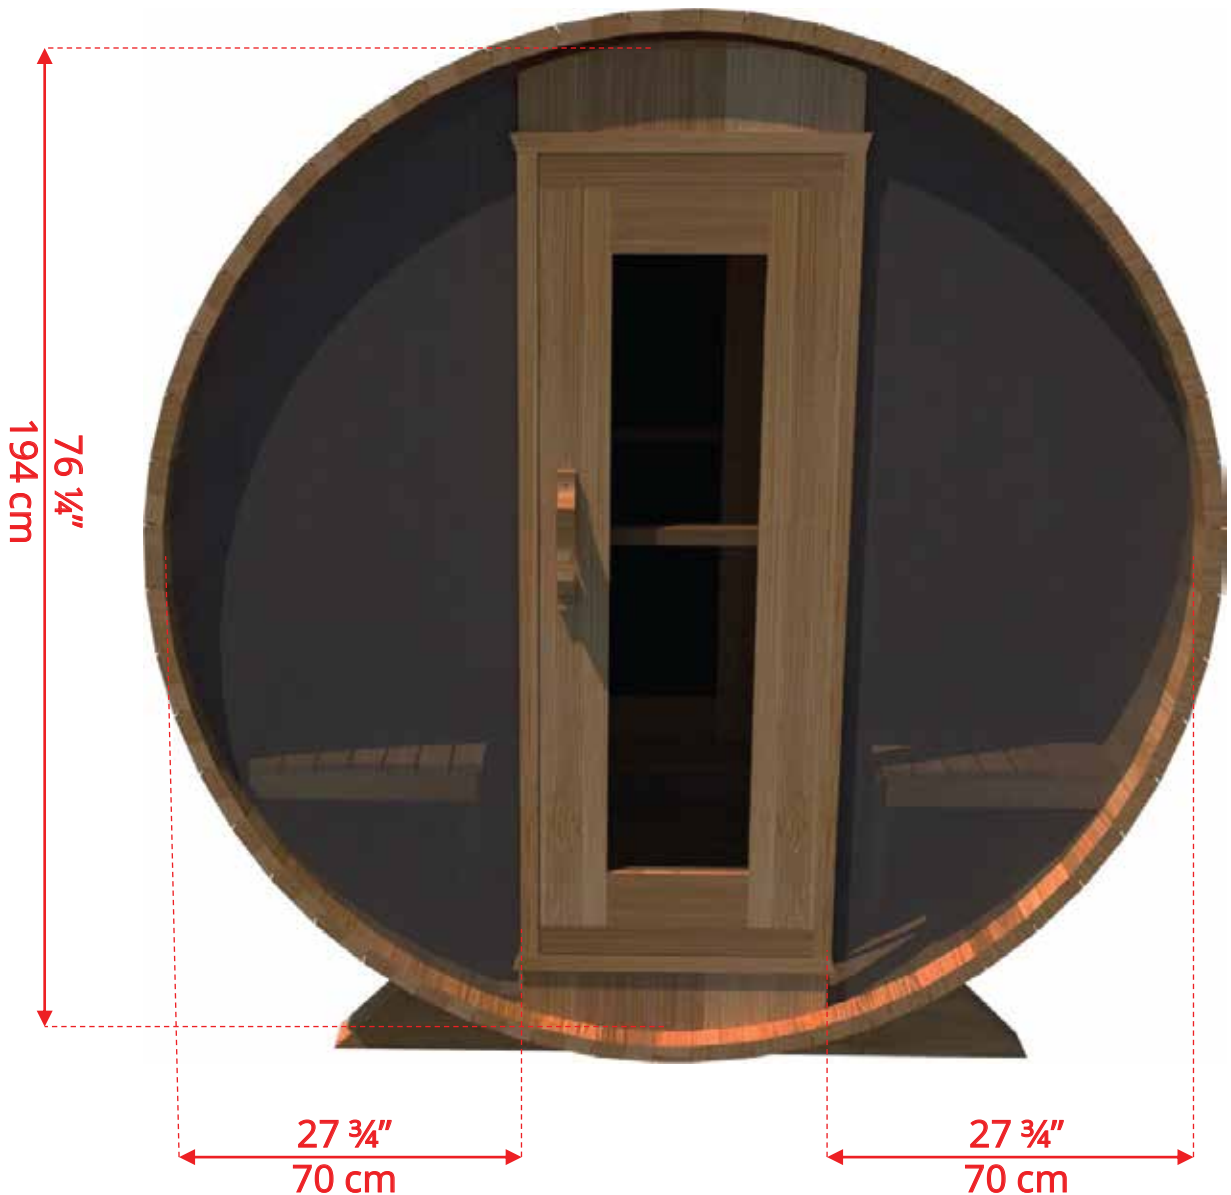

780/782 7'x8' (244cm) Barrel Sauna

780/782 7'x8' (244cm) Barrel Sauna

780/782 7'x8' (244cm) Barrel Sauna

Standard bench layout shown with optional sauna floor

780/782 7'x8' (244cm) Barrel Sauna

780/782 7'x8' (244cm) Barrel Sauna

Signature Sauna Benches

780/782 7'x8' (244cm) Barrel Sauna

Signature Sauna Benches

780/782 7'x8' (244cm) Barrel Sauna

Lounge Sauna Benches

780/782 7'x8' (244cm) Barrel Sauna

2 Windows in Front Wall

2 windows available on back wall at same measurements as front wall

780/782

7'x8' (244cm) Barrel Sauna

Halfmoon Front Wall Windows

780/782 7'x8' (244cm) Barrel Sauna

Halfmoon Back Wall Window

780/782 7'x8' (244cm) Barrel Sauna

Rectangle Window in Back Wall

780/782 7'x8' (244cm) Barrel Sauna