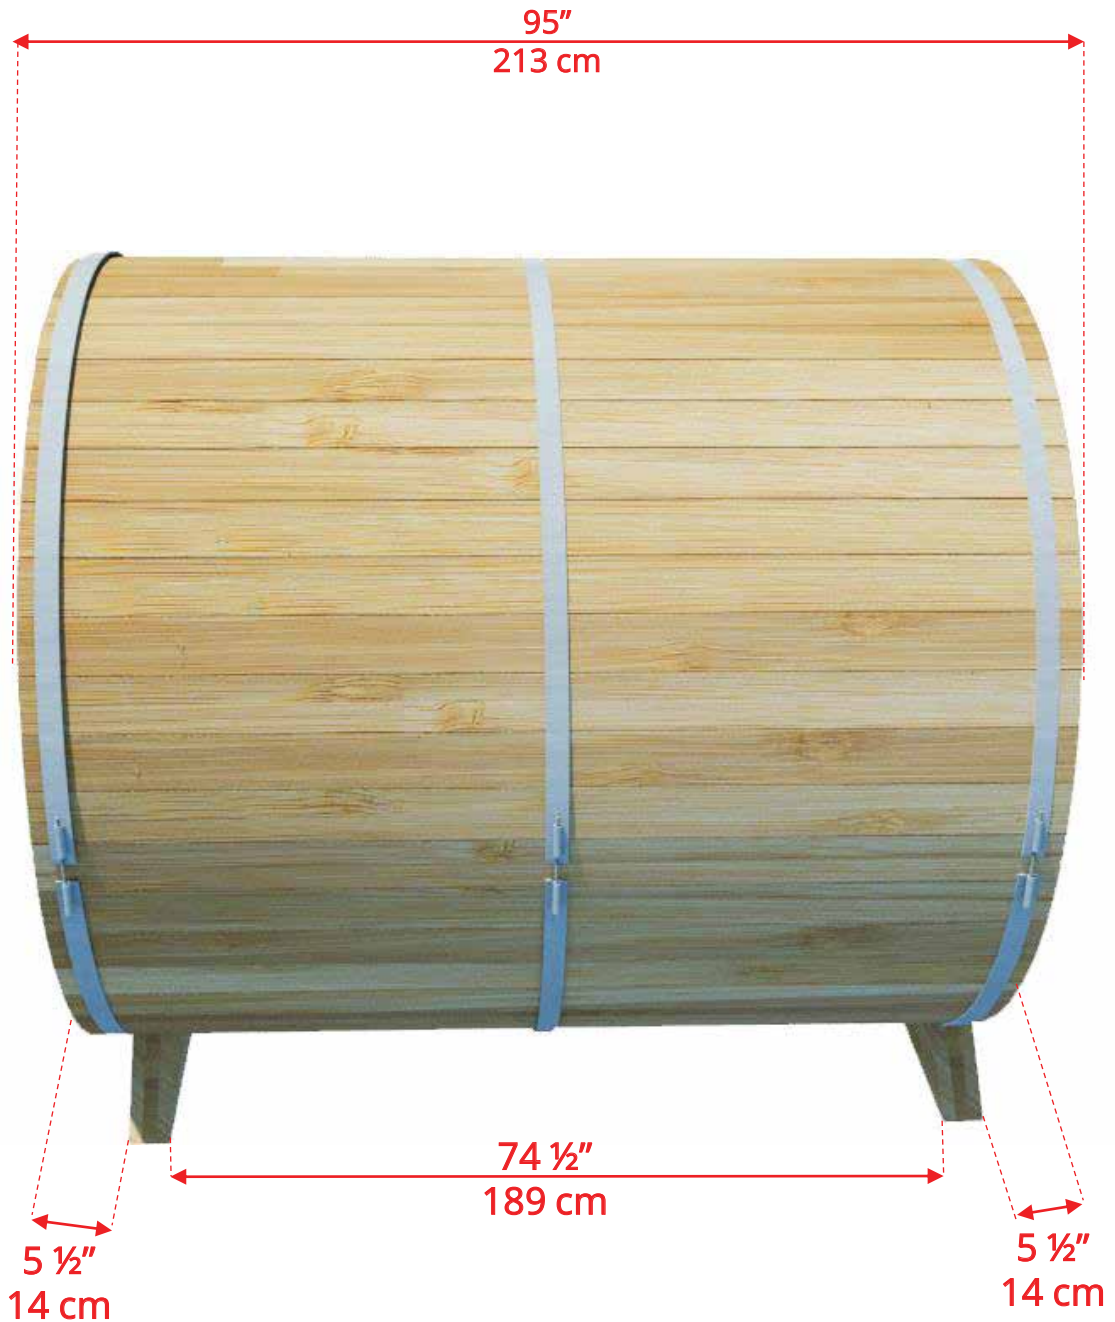

780/782 7'x8' (244cm) Barrel Sauna

780/782 7'x8' (244cm) Barrel Sauna

780/782 7'x8' (244cm) Barrel Sauna

Standard bench layout shown with optional sauna floor

780/782 7'x8' (244cm) Barrel Sauna

780/782 7'x8' (244cm) Barrel Sauna

Signature Sauna Benches

780/782 7'x8' (244cm) Barrel Sauna

Signature Sauna Benches

780/782 7'x8' (244cm) Barrel Sauna

Lounge Sauna Benches

780/782 7'x8' (244cm) Barrel Sauna

2 Windows in Front Wall

2 windows available on back wall at same measurements as front wall

780/782

7'x8' (244cm) Barrel Sauna

Halfmoon Front Wall Windows

780/782 7'x8' (244cm) Barrel Sauna

Halfmoon Back Wall Window

780/782 7'x8' (244cm) Barrel Sauna

Rectangle Window in Back Wall

780/782 7'x8' (244cm) Barrel Sauna