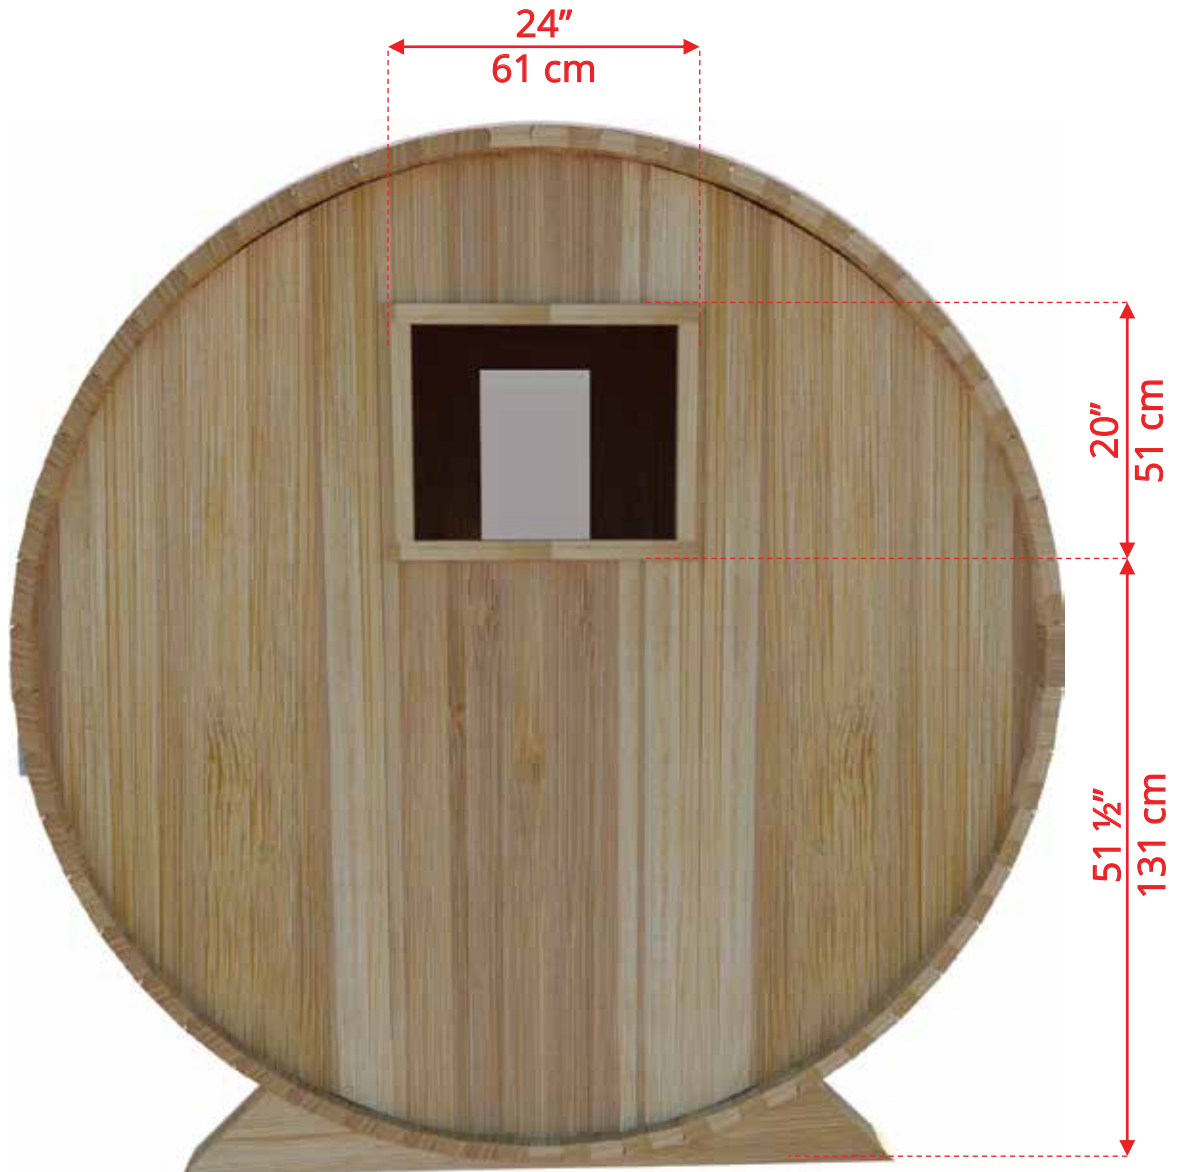

780/782 7'x8' (244cm) Barrel Sauna

780/782 7'x8' (244cm) Barrel Sauna

780/782 7'x8' (244cm) Barrel Sauna

Standard bench layout shown with optional sauna floor

780/782 7'x8' (244cm) Barrel Sauna

780/782 7'x8' (244cm) Barrel Sauna

Signature Sauna Benches

780/782 7'x8' (244cm) Barrel Sauna

Signature Sauna Benches

780/782 7'x8' (244cm) Barrel Sauna

Lounge Sauna Benches

780/782 7'x8' (244cm) Barrel Sauna

2 Windows in Front Wall

2 windows available on back wall at same measurements as front wall

780/782

7'x8' (244cm) Barrel Sauna

Halfmoon Front Wall Windows

780/782 7'x8' (244cm) Barrel Sauna

Halfmoon Back Wall Window

780/782 7'x8' (244cm) Barrel Sauna

Rectangle Window in Back Wall

780/782 7'x8' (244cm) Barrel Sauna

Wood Burning Heater

Please note - Drawing shows sauna room measurements only.