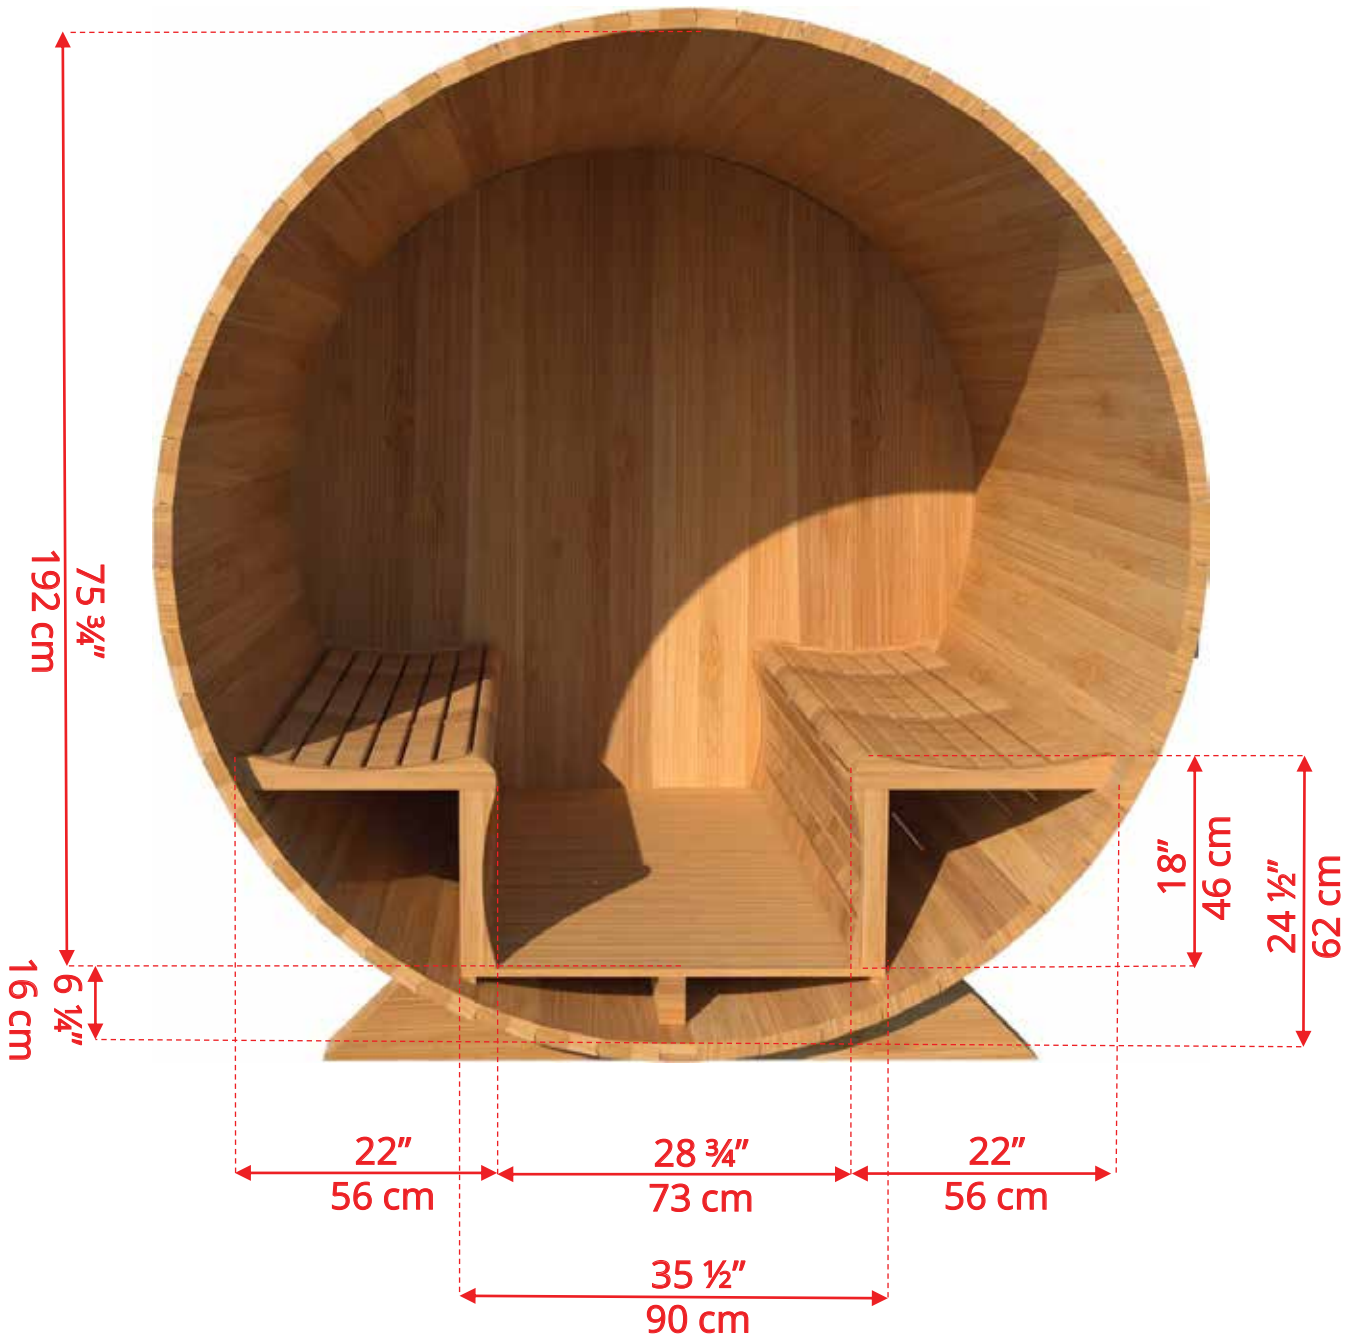

780/782 7'x8' (244cm) Barrel Sauna

780/782 7'x8' (244cm) Barrel Sauna

780/782 7'x8' (244cm) Barrel Sauna

Standard bench layout shown with optional sauna floor

780/782 7'x8' (244cm) Barrel Sauna

780/782 7'x8' (244cm) Barrel Sauna

Signature Sauna Benches

780/782 7'x8' (244cm) Barrel Sauna

Signature Sauna Benches

780/782 7'x8' (244cm) Barrel Sauna

Lounge Sauna Benches

780/782 7'x8' (244cm) Barrel Sauna

2 Windows in Front Wall

2 windows available on back wall at same measurements as front wall

780/782

7'x8' (244cm) Barrel Sauna

Halfmoon Front Wall Windows

780/782 7'x8' (244cm) Barrel Sauna

Halfmoon Back Wall Window

780/782 7'x8' (244cm) Barrel Sauna

Rectangle Window in Back Wall

780/782 7'x8' (244cm) Barrel Sauna

Wood Burning Heater

Please note - Drawing shows sauna room measurements only.