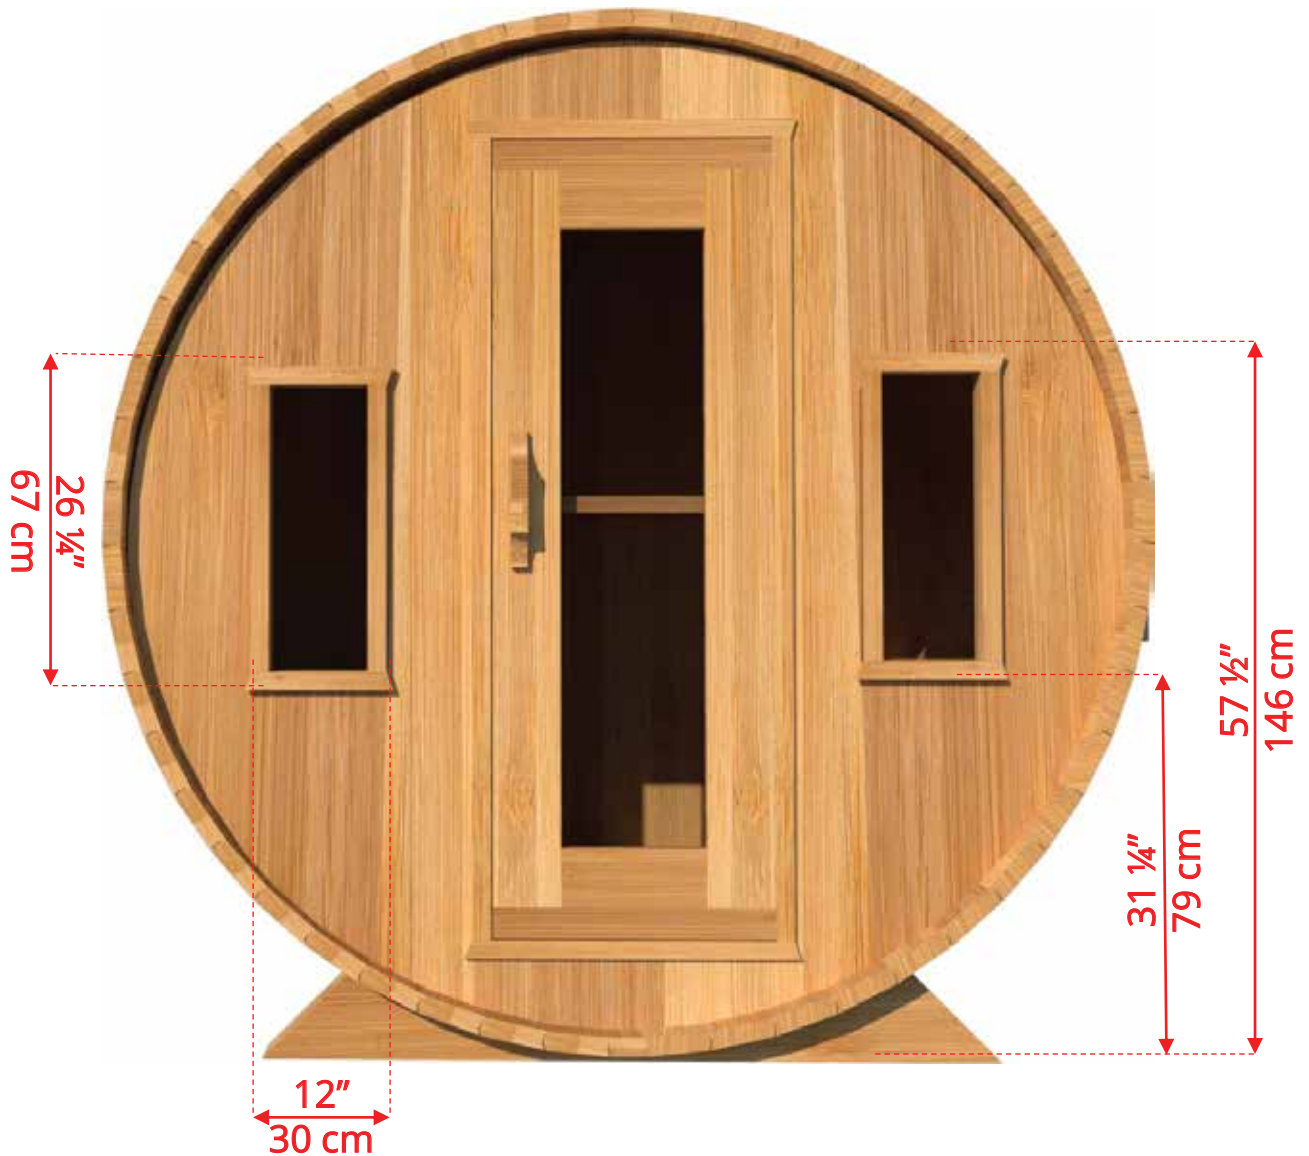

780/782 7'x8' (244cm) Barrel Sauna

780/782 7'x8' (244cm) Barrel Sauna

780/782 7'x8' (244cm) Barrel Sauna

Standard bench layout shown with optional sauna floor

780/782 7'x8' (244cm) Barrel Sauna

780/782 7'x8' (244cm) Barrel Sauna

Signature Sauna Benches

780/782 7'x8' (244cm) Barrel Sauna

Signature Sauna Benches

780/782 7'x8' (244cm) Barrel Sauna

Lounge Sauna Benches

780/782 7'x8' (244cm) Barrel Sauna

2 Windows in Front Wall

2 windows available on back wall at same measurements as front wall

780/782

7'x8' (244cm) Barrel Sauna

Halfmoon Front Wall Windows

780/782 7'x8' (244cm) Barrel Sauna

Halfmoon Back Wall Window

780/782 7'x8' (244cm) Barrel Sauna

Rectangle Window in Back Wall

780/782 7'x8' (244cm) Barrel Sauna