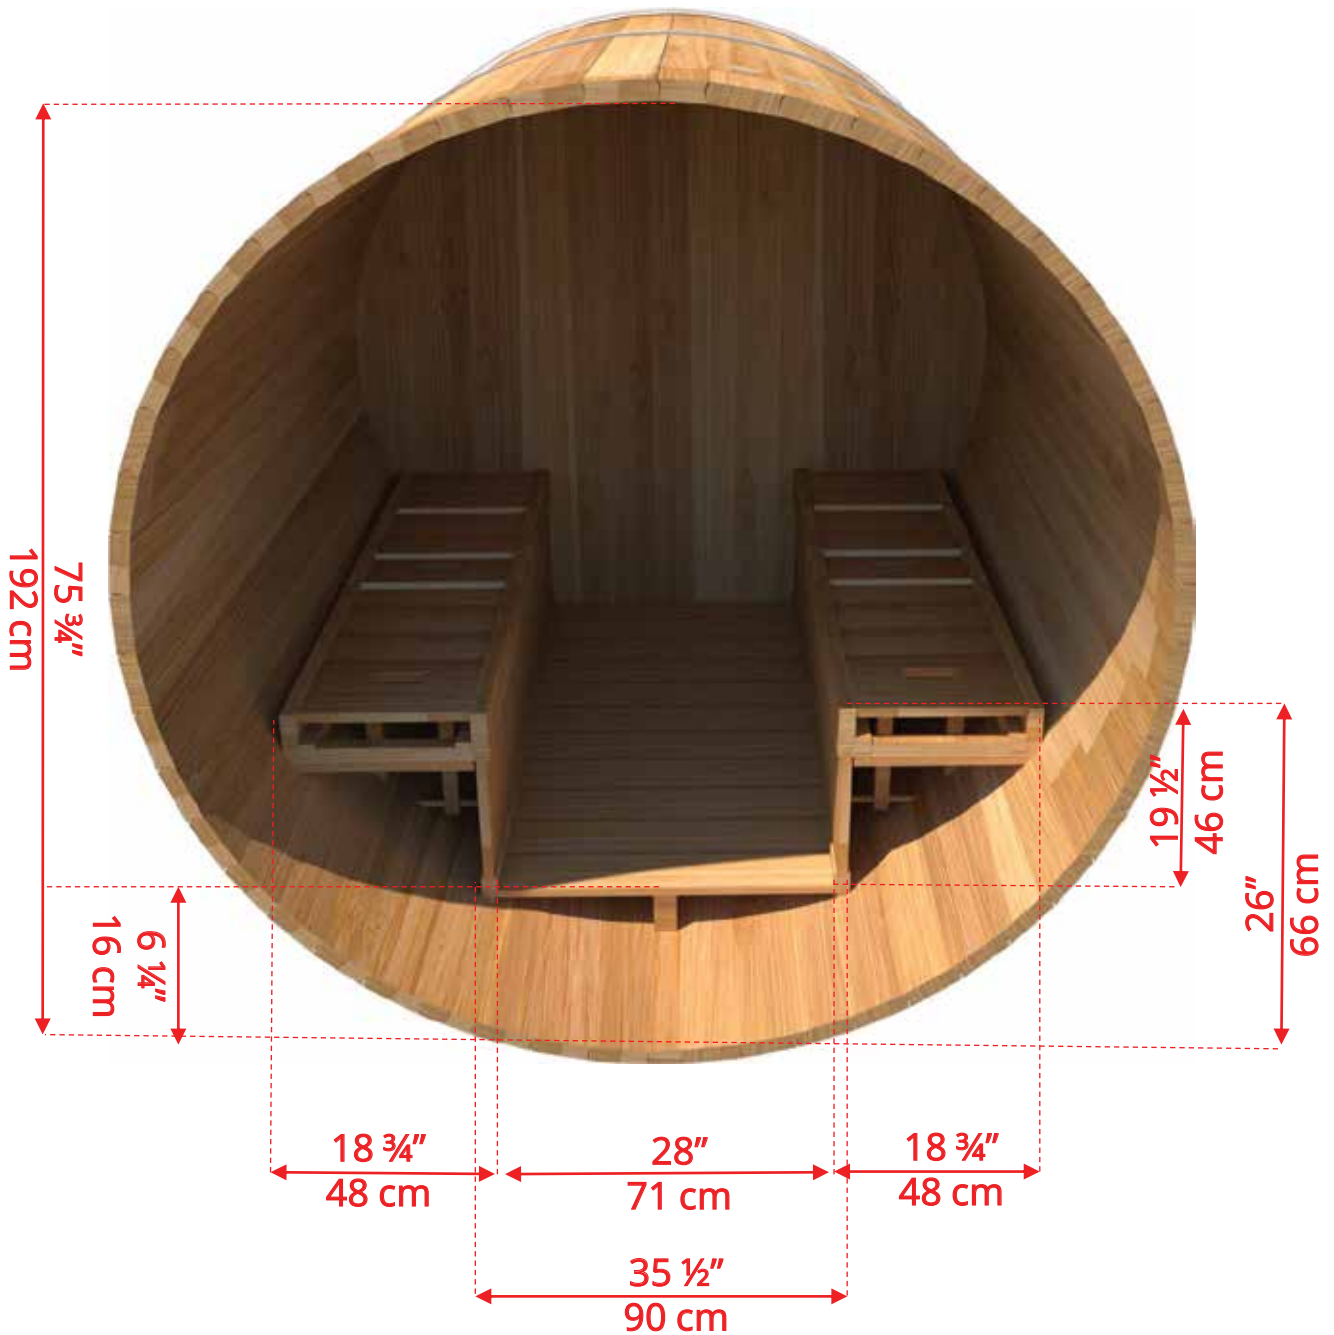

780/782 7'x8' (244cm) Barrel Sauna

780/782 7'x8' (244cm) Barrel Sauna

780/782 7'x8' (244cm) Barrel Sauna

Standard bench layout shown with optional sauna floor

780/782 7'x8' (244cm) Barrel Sauna

780/782 7'x8' (244cm) Barrel Sauna

Signature Sauna Benches

780/782 7'x8' (244cm) Barrel Sauna

Signature Sauna Benches

780/782 7'x8' (244cm) Barrel Sauna

Lounge Sauna Benches

780/782 7'x8' (244cm) Barrel Sauna

2 Windows in Front Wall

2 windows available on back wall at same measurements as front wall

780/782

7'x8' (244cm) Barrel Sauna

Halfmoon Front Wall Windows

780/782 7'x8' (244cm) Barrel Sauna

Halfmoon Back Wall Window

780/782 7'x8' (244cm) Barrel Sauna

Rectangle Window in Back Wall

780/782 7'x8' (244cm) Barrel Sauna

Wood Burning Heater

Please note - Drawing shows sauna room measurements only.