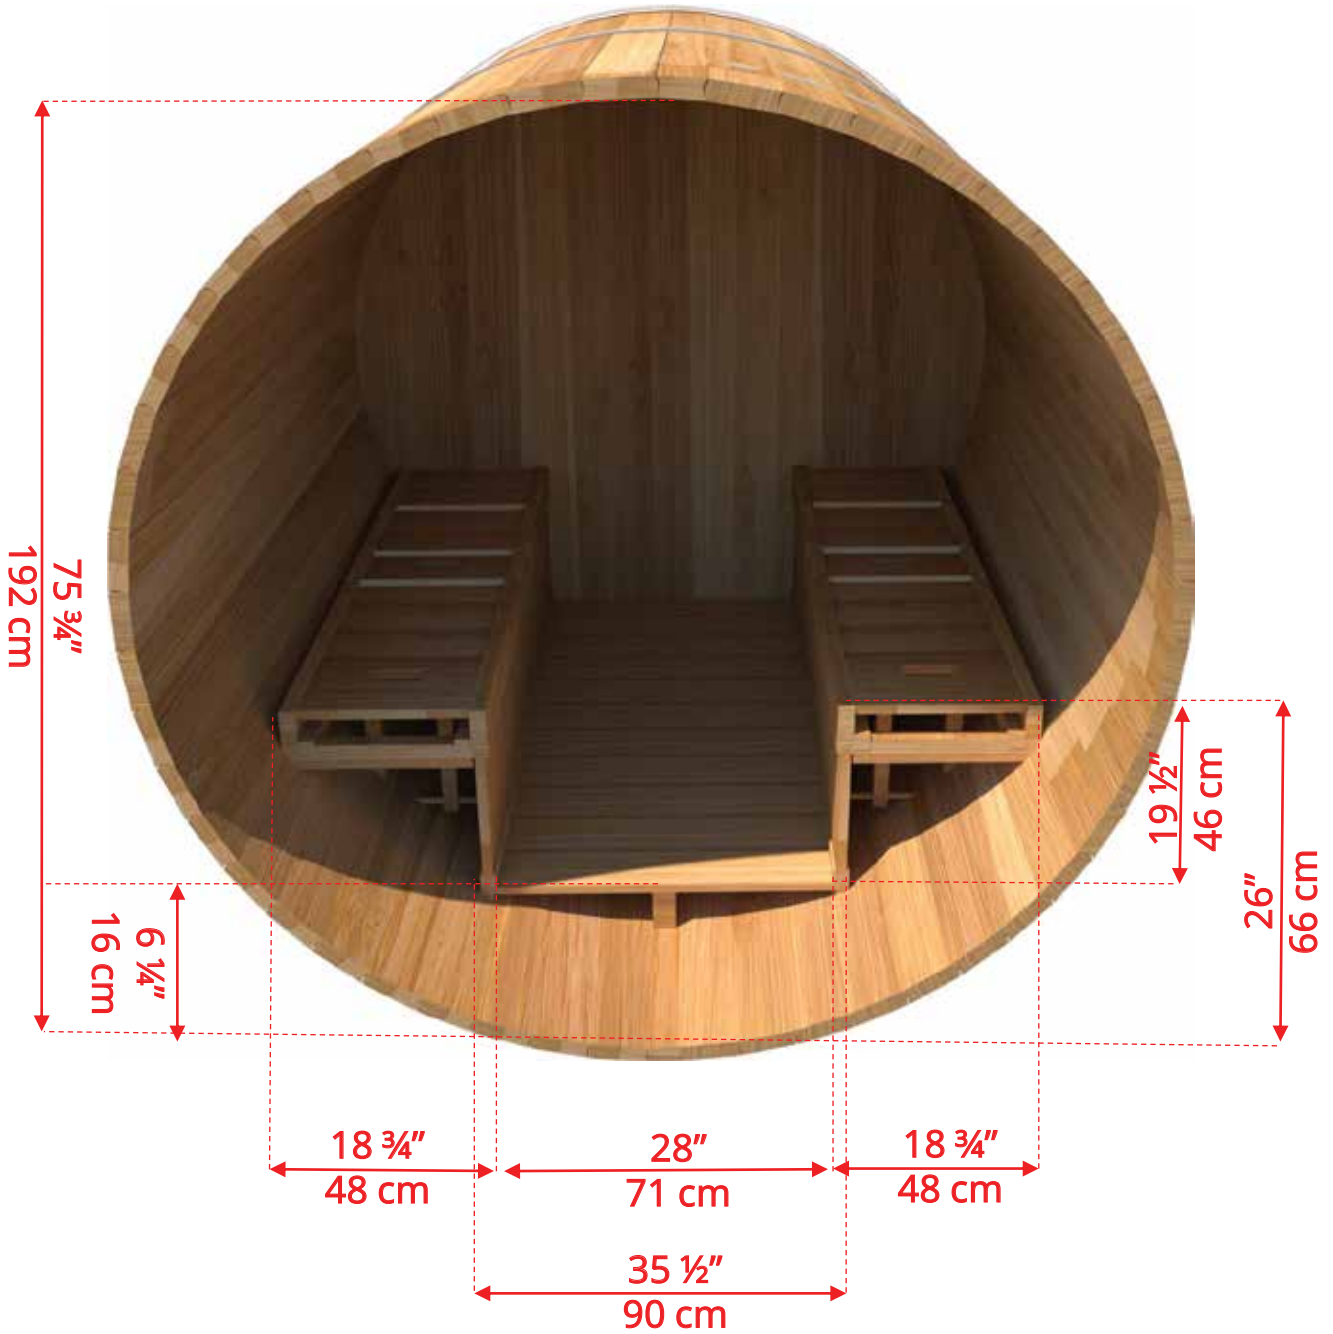

770/772 7'x7' (214cm) Barrel Sauna

770/772 7'x7' (214cm) Barrel Sauna

770/772 7'x7' (214cm) Barrel Sauna

Standard bench layout shown with optional sauna floor

770/772 7'x7' (214cm) Barrel Sauna

770/772

7'x7' (214cm) Barrel Sauna

Signature Sauna Benches

770/772 7'x7' (214cm) Barrel Sauna

Signature Sauna Benches

770/772

7'x7' (214cm) Barrel Sauna

Lounge Sauna Benches

770/772 7'x7' (214cm) Barrel Sauna

Lounge Sauna Benches

770/772

7'x7' (214cm) Barrel Sauna

2 Windows in Front Wall

2 windows available on back wall at same measurements as front wall

770/772

7'x7' (214cm) Barrel Sauna

Halfmoon Front Wall Windows

770/772 7'x7' (214cm) Barrel Sauna

Halfmoon Back Wall Window

770/772 7'x7' (214cm) Barrel Sauna

Rectangle Window in Back Wall

770/772 7'x7' (214cm) Barrel Sauna

Wood Burning Heater

Please note - Drawing shows sauna room measurements only.