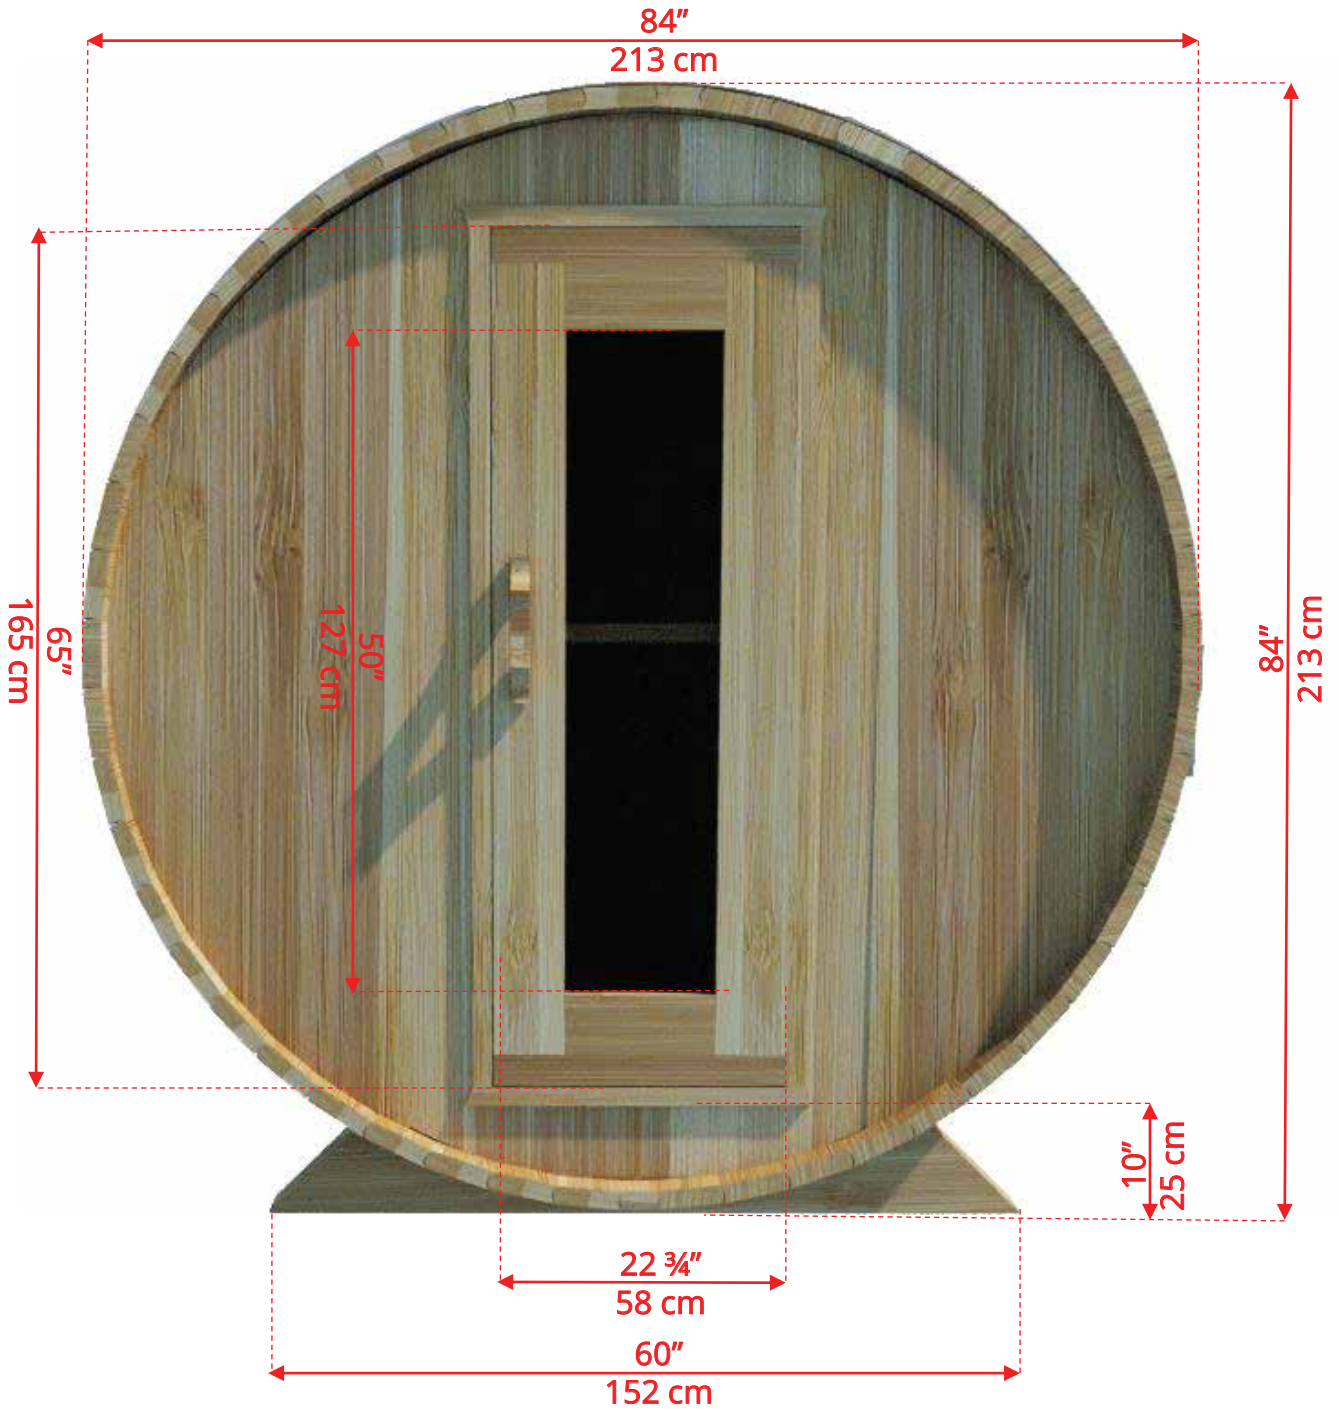

770/772 7'x7' (214cm) Barrel Sauna

770/772 7'x7' (214cm) Barrel Sauna

770/772 7'x7' (214cm) Barrel Sauna

Standard bench layout shown with optional sauna floor

770/772 7'x7' (214cm) Barrel Sauna

770/772

7'x7' (214cm) Barrel Sauna

Signature Sauna Benches

770/772 7'x7' (214cm) Barrel Sauna

Signature Sauna Benches

770/772

7'x7' (214cm) Barrel Sauna

Lounge Sauna Benches

770/772 7'x7' (214cm) Barrel Sauna

Lounge Sauna Benches

770/772

7'x7' (214cm) Barrel Sauna

2 Windows in Front Wall

2 windows available on back wall at same measurements as front wall

770/772

7'x7' (214cm) Barrel Sauna

Halfmoon Front Wall Windows

770/772 7'x7' (214cm) Barrel Sauna

Halfmoon Back Wall Window

770/772 7'x7' (214cm) Barrel Sauna

Rectangle Window in Back Wall

770/772 7'x7' (214cm) Barrel Sauna

Wood Burning Heater

Please note - Drawing shows sauna room measurements only.