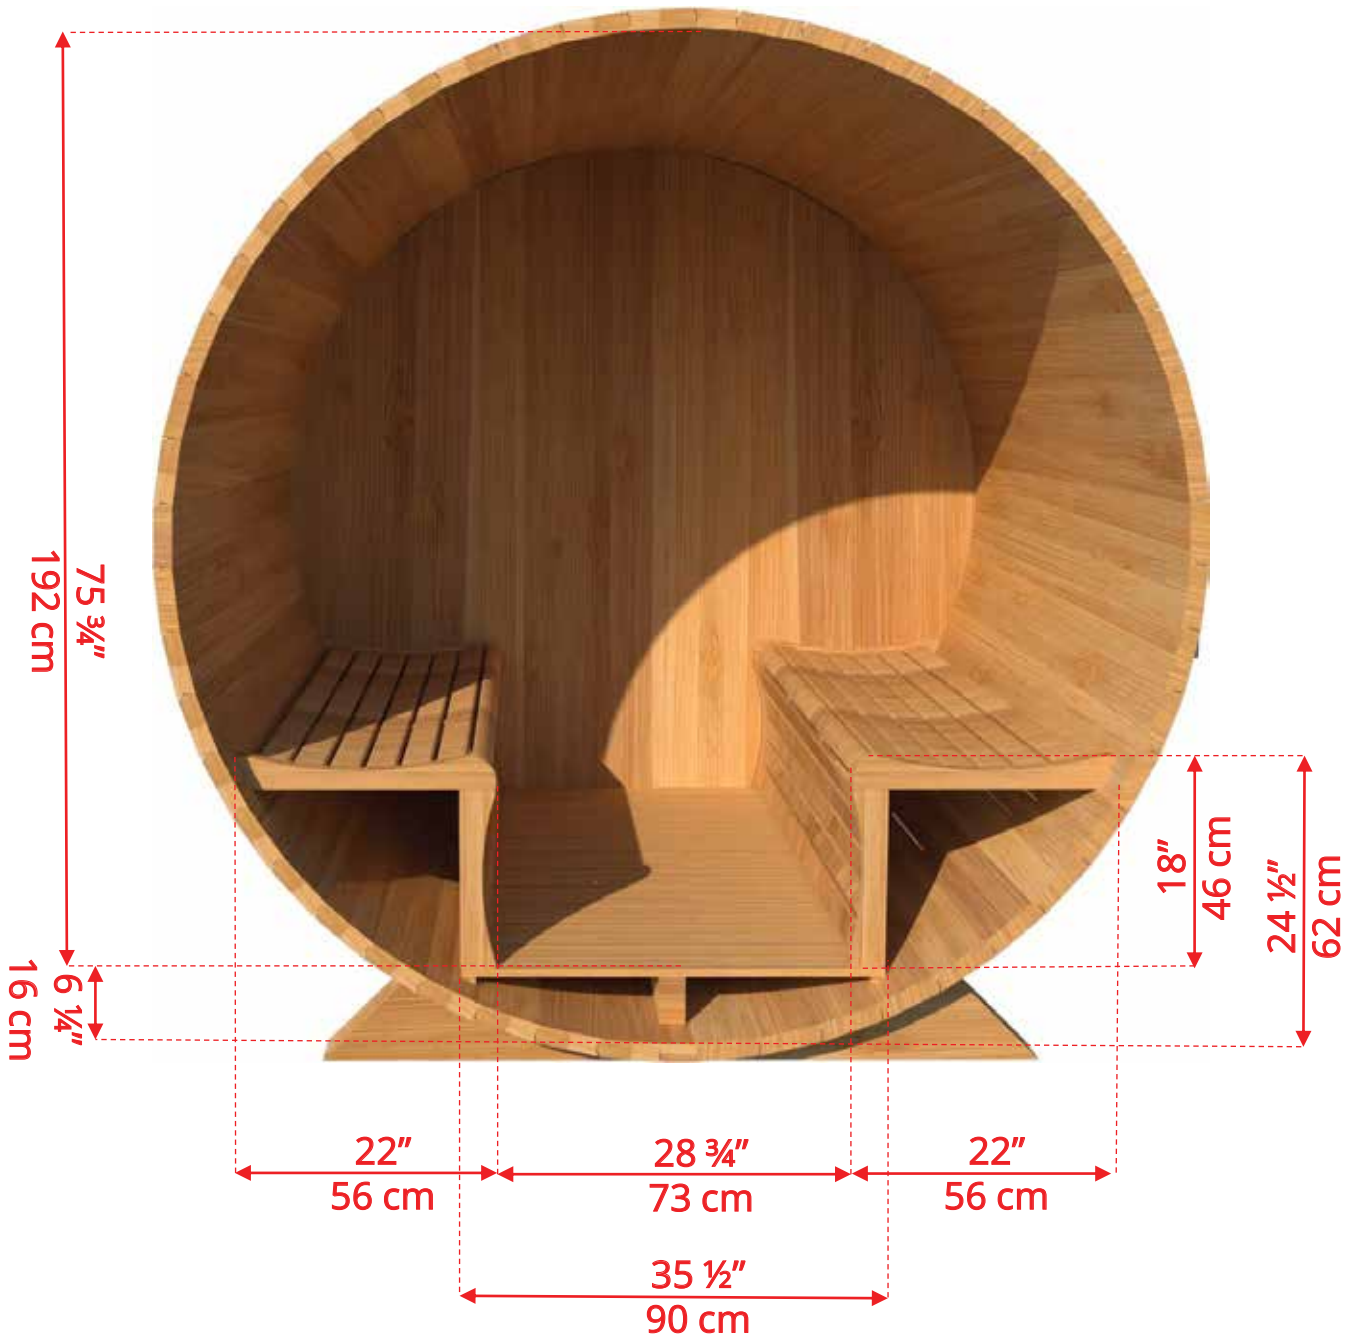

770/772 7'x7' (214cm) Barrel Sauna

770/772 7'x7' (214cm) Barrel Sauna

770/772 7'x7' (214cm) Barrel Sauna

Standard bench layout shown with optional sauna floor

770/772 7'x7' (214cm) Barrel Sauna

770/772

7'x7' (214cm) Barrel Sauna

Signature Sauna Benches

770/772 7'x7' (214cm) Barrel Sauna

Signature Sauna Benches

770/772

7'x7' (214cm) Barrel Sauna

Lounge Sauna Benches

770/772 7'x7' (214cm) Barrel Sauna

Lounge Sauna Benches

770/772

7'x7' (214cm) Barrel Sauna

2 Windows in Front Wall

2 windows available on back wall at same measurements as front wall

770/772

7'x7' (214cm) Barrel Sauna

Halfmoon Front Wall Windows

770/772 7'x7' (214cm) Barrel Sauna

Halfmoon Back Wall Window

770/772 7'x7' (214cm) Barrel Sauna

Rectangle Window in Back Wall

770/772 7'x7' (214cm) Barrel Sauna

Wood Burning Heater

Please note - Drawing shows sauna room measurements only.