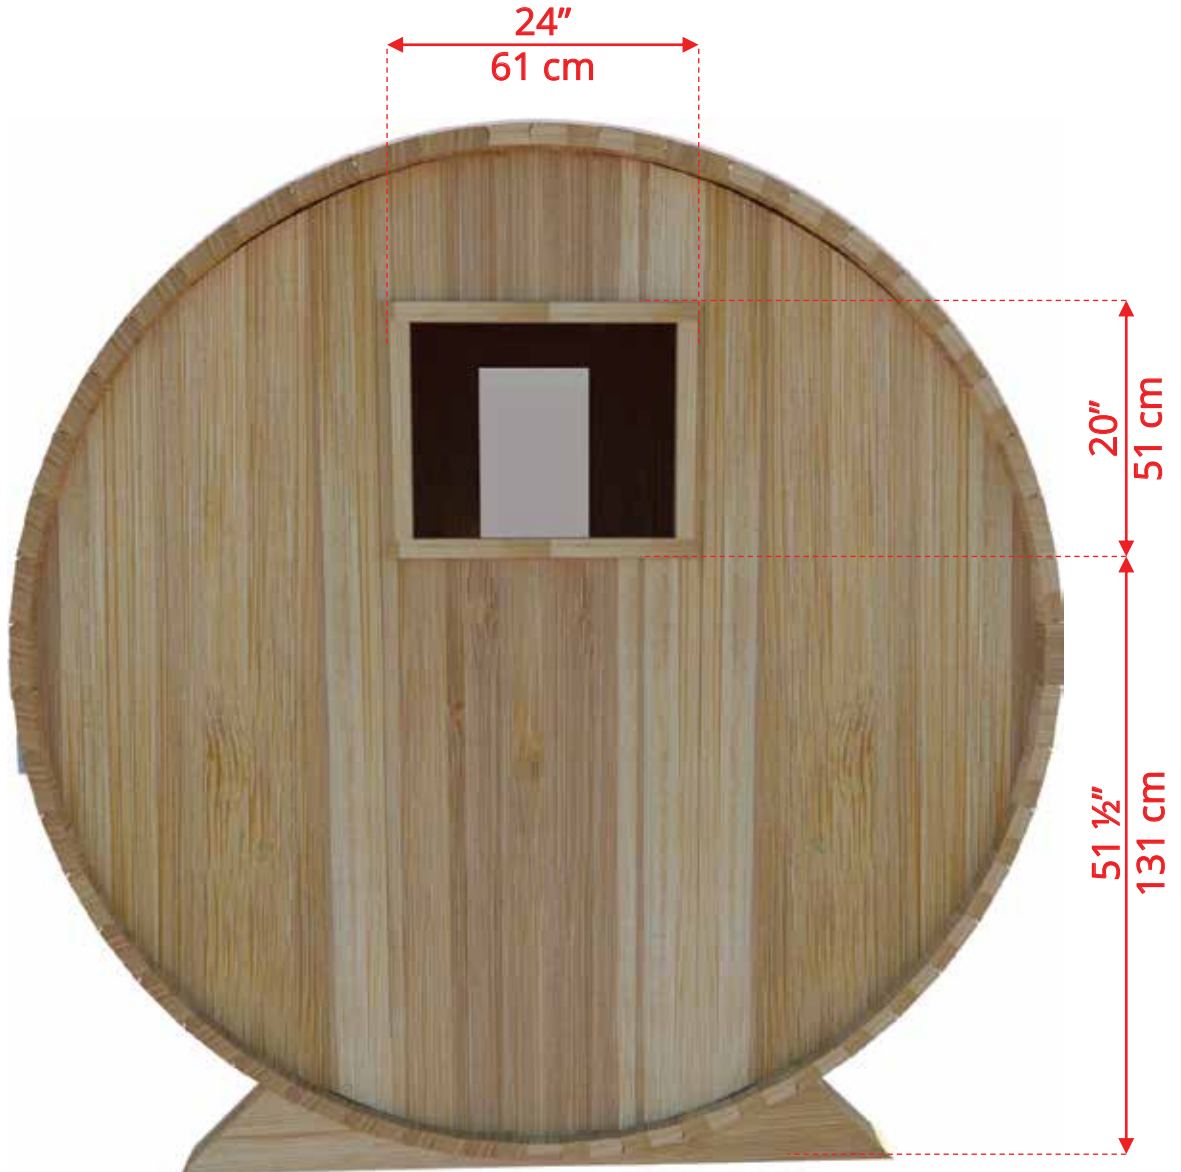

770/772 7'x7' (214cm) Barrel Sauna

770/772 7'x7' (214cm) Barrel Sauna

770/772 7'x7' (214cm) Barrel Sauna

Standard bench layout shown with optional sauna floor

770/772 7'x7' (214cm) Barrel Sauna

770/772

7'x7' (214cm) Barrel Sauna

Signature Sauna Benches

770/772 7'x7' (214cm) Barrel Sauna

Signature Sauna Benches

770/772

7'x7' (214cm) Barrel Sauna

Lounge Sauna Benches

770/772 7'x7' (214cm) Barrel Sauna

Lounge Sauna Benches

770/772

7'x7' (214cm) Barrel Sauna

2 Windows in Front Wall

2 windows available on back wall at same measurements as front wall

770/772

7'x7' (214cm) Barrel Sauna

Halfmoon Front Wall Windows

770/772 7'x7' (214cm) Barrel Sauna

Halfmoon Back Wall Window

770/772 7'x7' (214cm) Barrel Sauna

Rectangle Window in Back Wall

770/772 7'x7' (214cm) Barrel Sauna

Wood Burning Heater

Please note - Drawing shows sauna room measurements only.