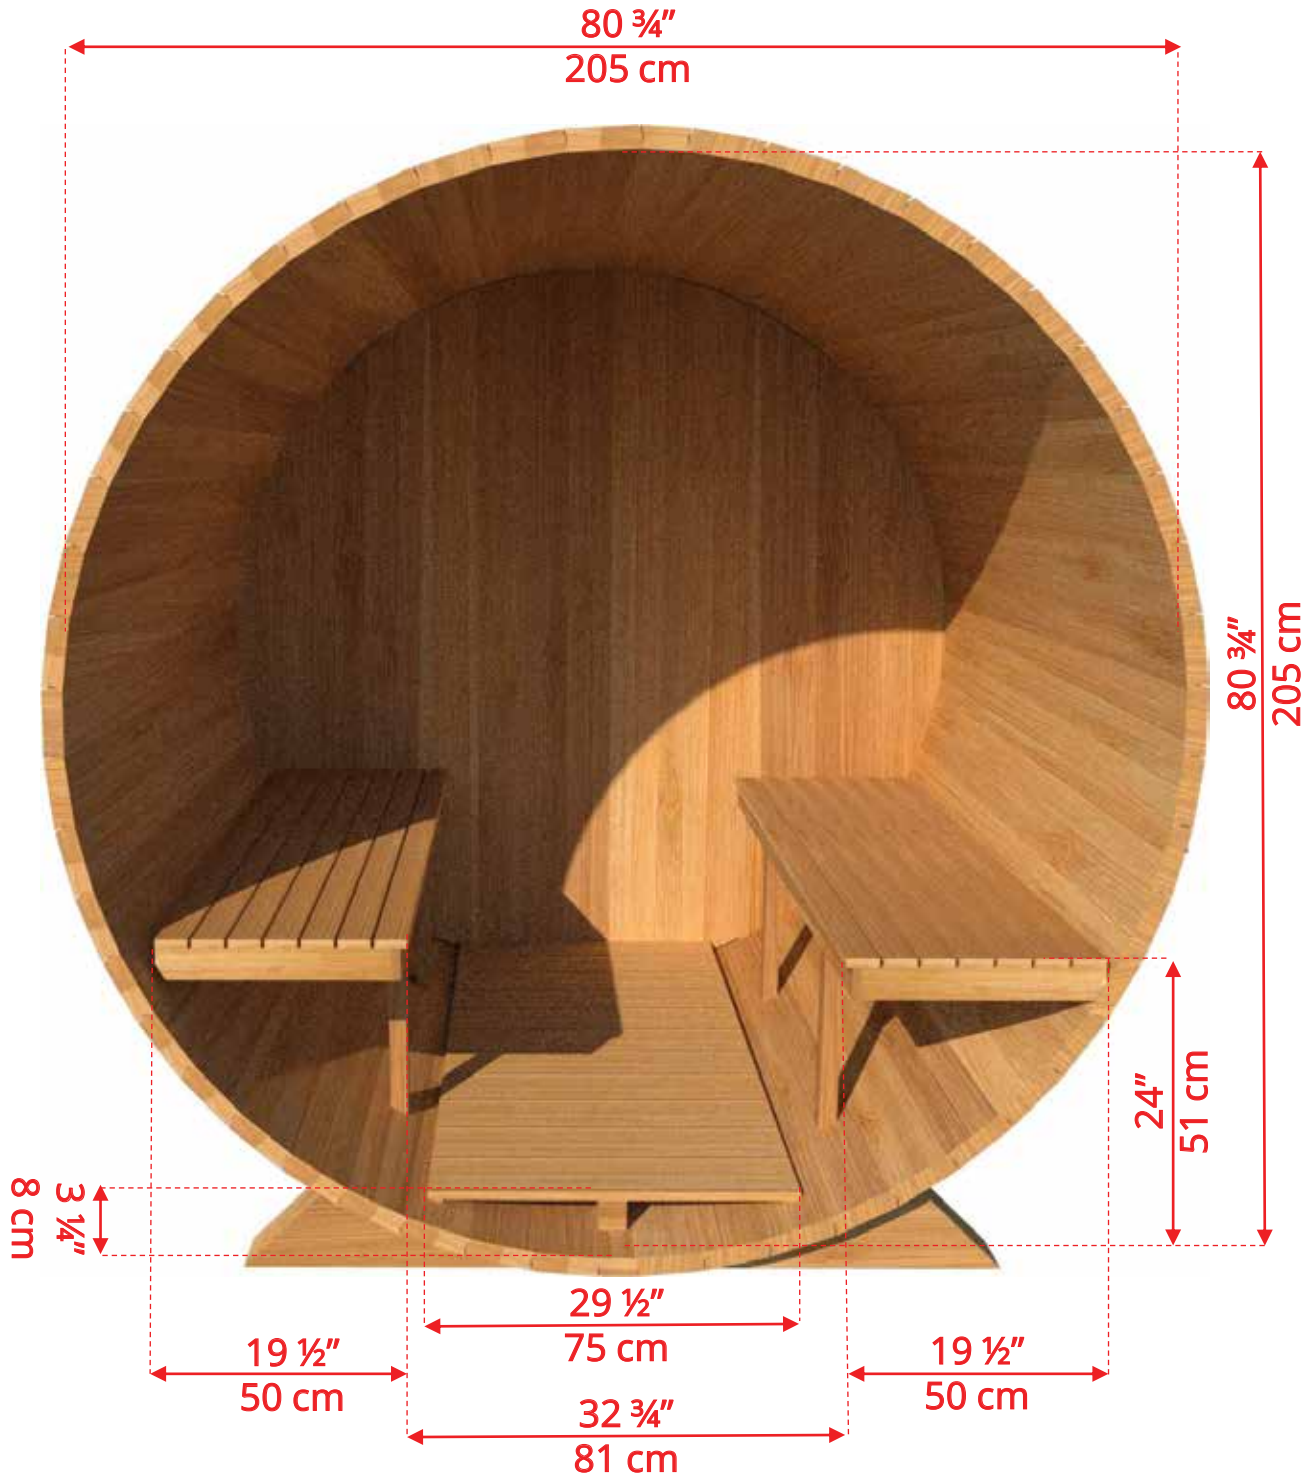

770/772 7'x7' (214cm) Barrel Sauna

770/772 7'x7' (214cm) Barrel Sauna

770/772 7'x7' (214cm) Barrel Sauna

Standard bench layout shown with optional sauna floor

770/772 7'x7' (214cm) Barrel Sauna

770/772

7'x7' (214cm) Barrel Sauna

Signature Sauna Benches

770/772 7'x7' (214cm) Barrel Sauna

Signature Sauna Benches

770/772

7'x7' (214cm) Barrel Sauna

Lounge Sauna Benches

770/772 7'x7' (214cm) Barrel Sauna

Lounge Sauna Benches

770/772

7'x7' (214cm) Barrel Sauna

2 Windows in Front Wall

2 windows available on back wall at same measurements as front wall

770/772

7'x7' (214cm) Barrel Sauna

Halfmoon Front Wall Windows

770/772 7'x7' (214cm) Barrel Sauna

Halfmoon Back Wall Window

770/772 7'x7' (214cm) Barrel Sauna

Rectangle Window in Back Wall

770/772 7'x7' (214cm) Barrel Sauna

Wood Burning Heater

Please note - Drawing shows sauna room measurements only.