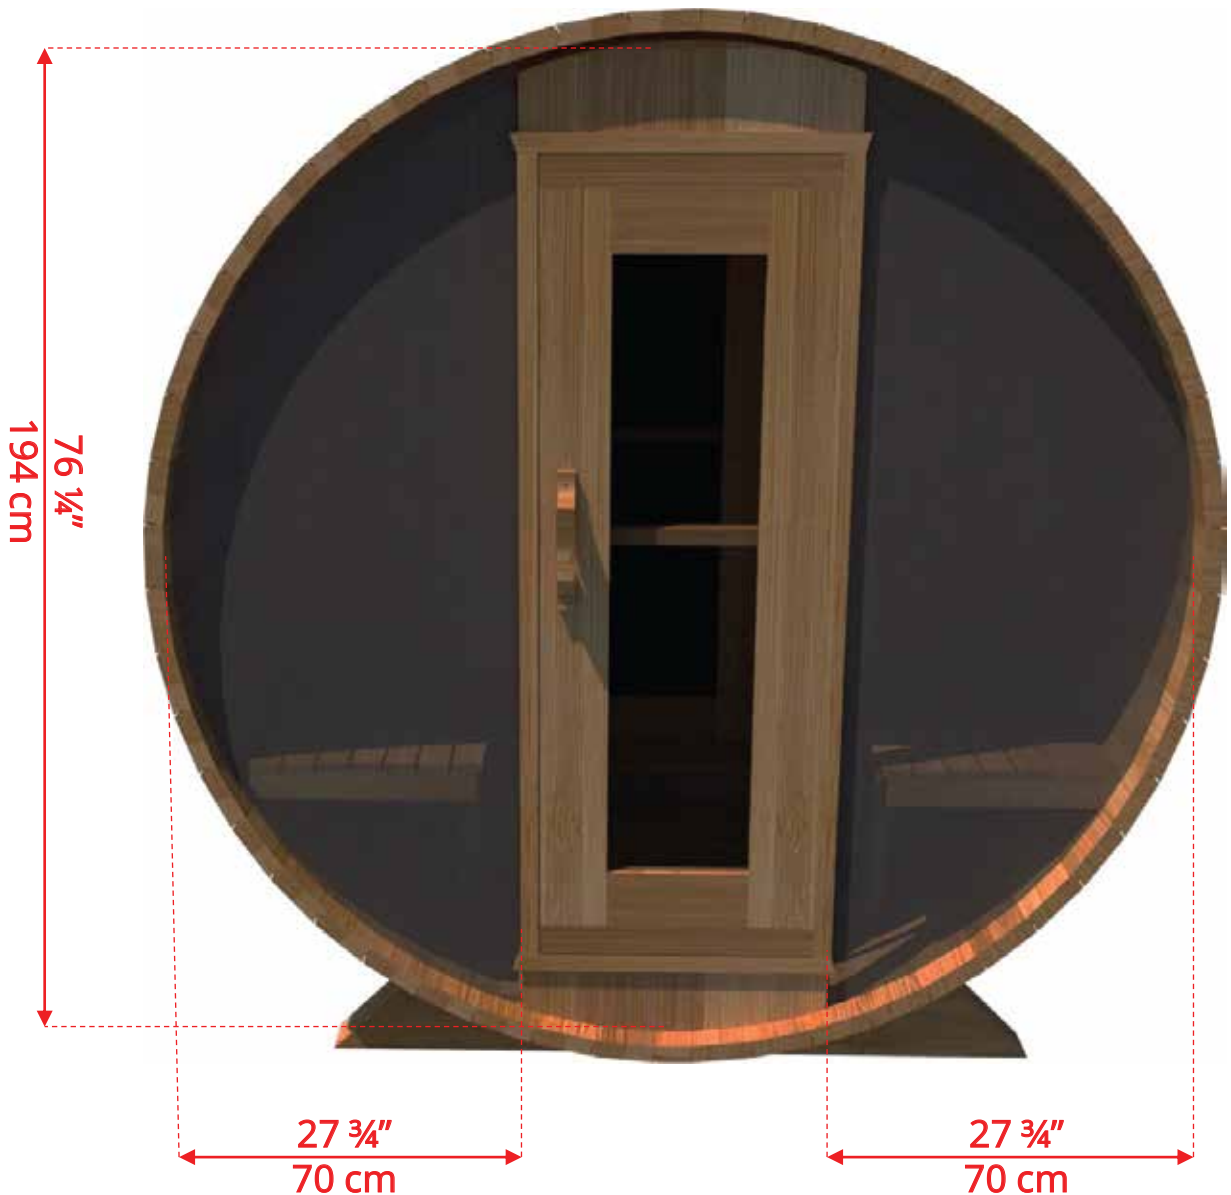

770/772 7'x7' (214cm) Barrel Sauna

770/772 7'x7' (214cm) Barrel Sauna

770/772 7'x7' (214cm) Barrel Sauna

Standard bench layout shown with optional sauna floor

770/772 7'x7' (214cm) Barrel Sauna

770/772

7'x7' (214cm) Barrel Sauna

Signature Sauna Benches

770/772 7'x7' (214cm) Barrel Sauna

Signature Sauna Benches

770/772

7'x7' (214cm) Barrel Sauna

Lounge Sauna Benches

770/772 7'x7' (214cm) Barrel Sauna

Lounge Sauna Benches

770/772

7'x7' (214cm) Barrel Sauna

2 Windows in Front Wall

2 windows available on back wall at same measurements as front wall

770/772

7'x7' (214cm) Barrel Sauna

Halfmoon Front Wall Windows

770/772 7'x7' (214cm) Barrel Sauna

Halfmoon Back Wall Window

770/772 7'x7' (214cm) Barrel Sauna

Rectangle Window in Back Wall

770/772 7'x7' (214cm) Barrel Sauna

Wood Burning Heater

Please note - Drawing shows sauna room measurements only.