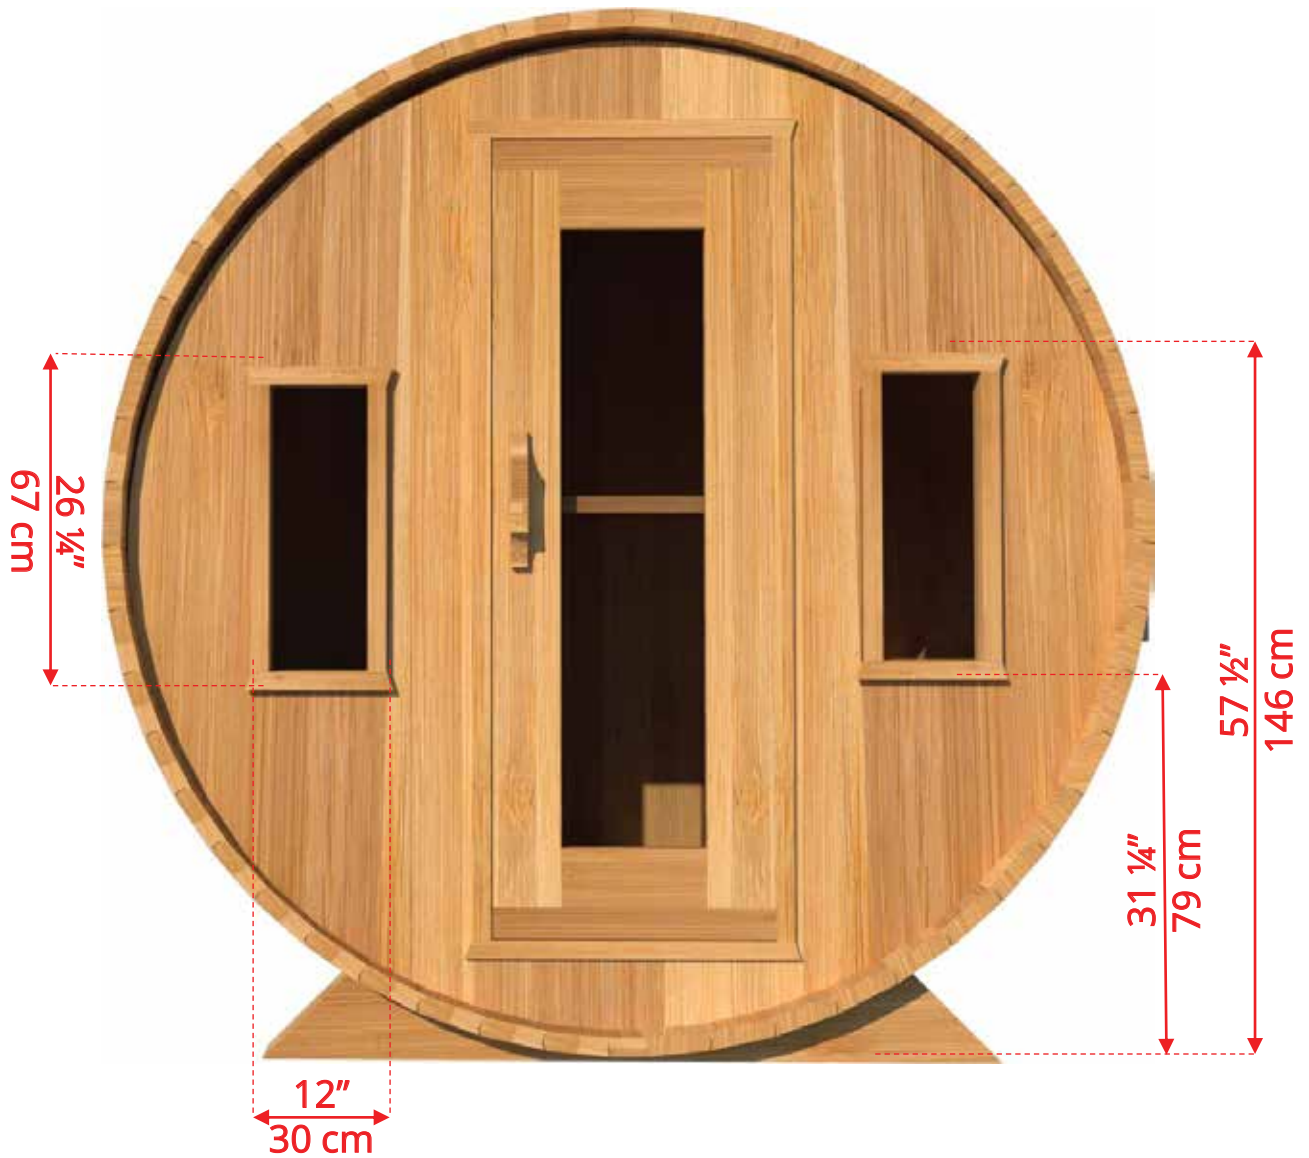

770/772 7'x7' (214cm) Barrel Sauna

770/772 7'x7' (214cm) Barrel Sauna

770/772 7'x7' (214cm) Barrel Sauna

Standard bench layout shown with optional sauna floor

770/772 7'x7' (214cm) Barrel Sauna

770/772

7'x7' (214cm) Barrel Sauna

Signature Sauna Benches

770/772 7'x7' (214cm) Barrel Sauna

Signature Sauna Benches

770/772

7'x7' (214cm) Barrel Sauna

Lounge Sauna Benches

770/772 7'x7' (214cm) Barrel Sauna

Lounge Sauna Benches

770/772

7'x7' (214cm) Barrel Sauna

2 Windows in Front Wall

2 windows available on back wall at same measurements as front wall

770/772

7'x7' (214cm) Barrel Sauna

Halfmoon Front Wall Windows

770/772 7'x7' (214cm) Barrel Sauna

Halfmoon Back Wall Window

770/772 7'x7' (214cm) Barrel Sauna

Rectangle Window in Back Wall

770/772 7'x7' (214cm) Barrel Sauna

Wood Burning Heater

Please note - Drawing shows sauna room measurements only.