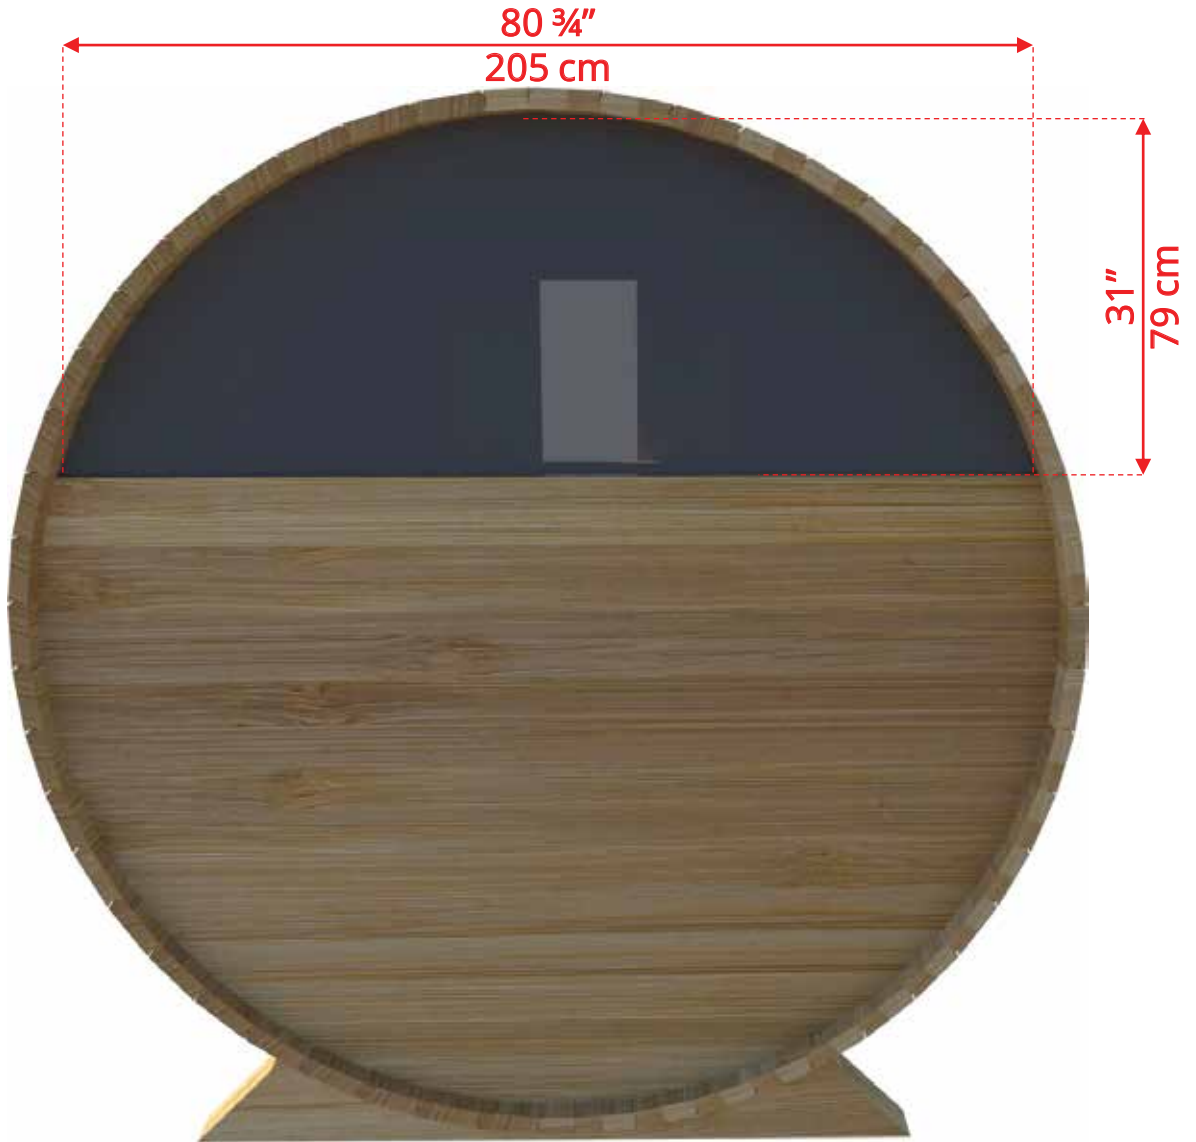

770/772 7'x7' (214cm) Barrel Sauna

770/772 7'x7' (214cm) Barrel Sauna

770/772 7'x7' (214cm) Barrel Sauna

Standard bench layout shown with optional sauna floor

770/772 7'x7' (214cm) Barrel Sauna

770/772

7'x7' (214cm) Barrel Sauna

Signature Sauna Benches

770/772 7'x7' (214cm) Barrel Sauna

Signature Sauna Benches

770/772

7'x7' (214cm) Barrel Sauna

Lounge Sauna Benches

770/772 7'x7' (214cm) Barrel Sauna

Lounge Sauna Benches

770/772

7'x7' (214cm) Barrel Sauna

2 Windows in Front Wall

2 windows available on back wall at same measurements as front wall

770/772

7'x7' (214cm) Barrel Sauna

Halfmoon Front Wall Windows

770/772 7'x7' (214cm) Barrel Sauna

Halfmoon Back Wall Window

770/772 7'x7' (214cm) Barrel Sauna

Rectangle Window in Back Wall

770/772 7'x7' (214cm) Barrel Sauna

Wood Burning Heater

Please note - Drawing shows sauna room measurements only.