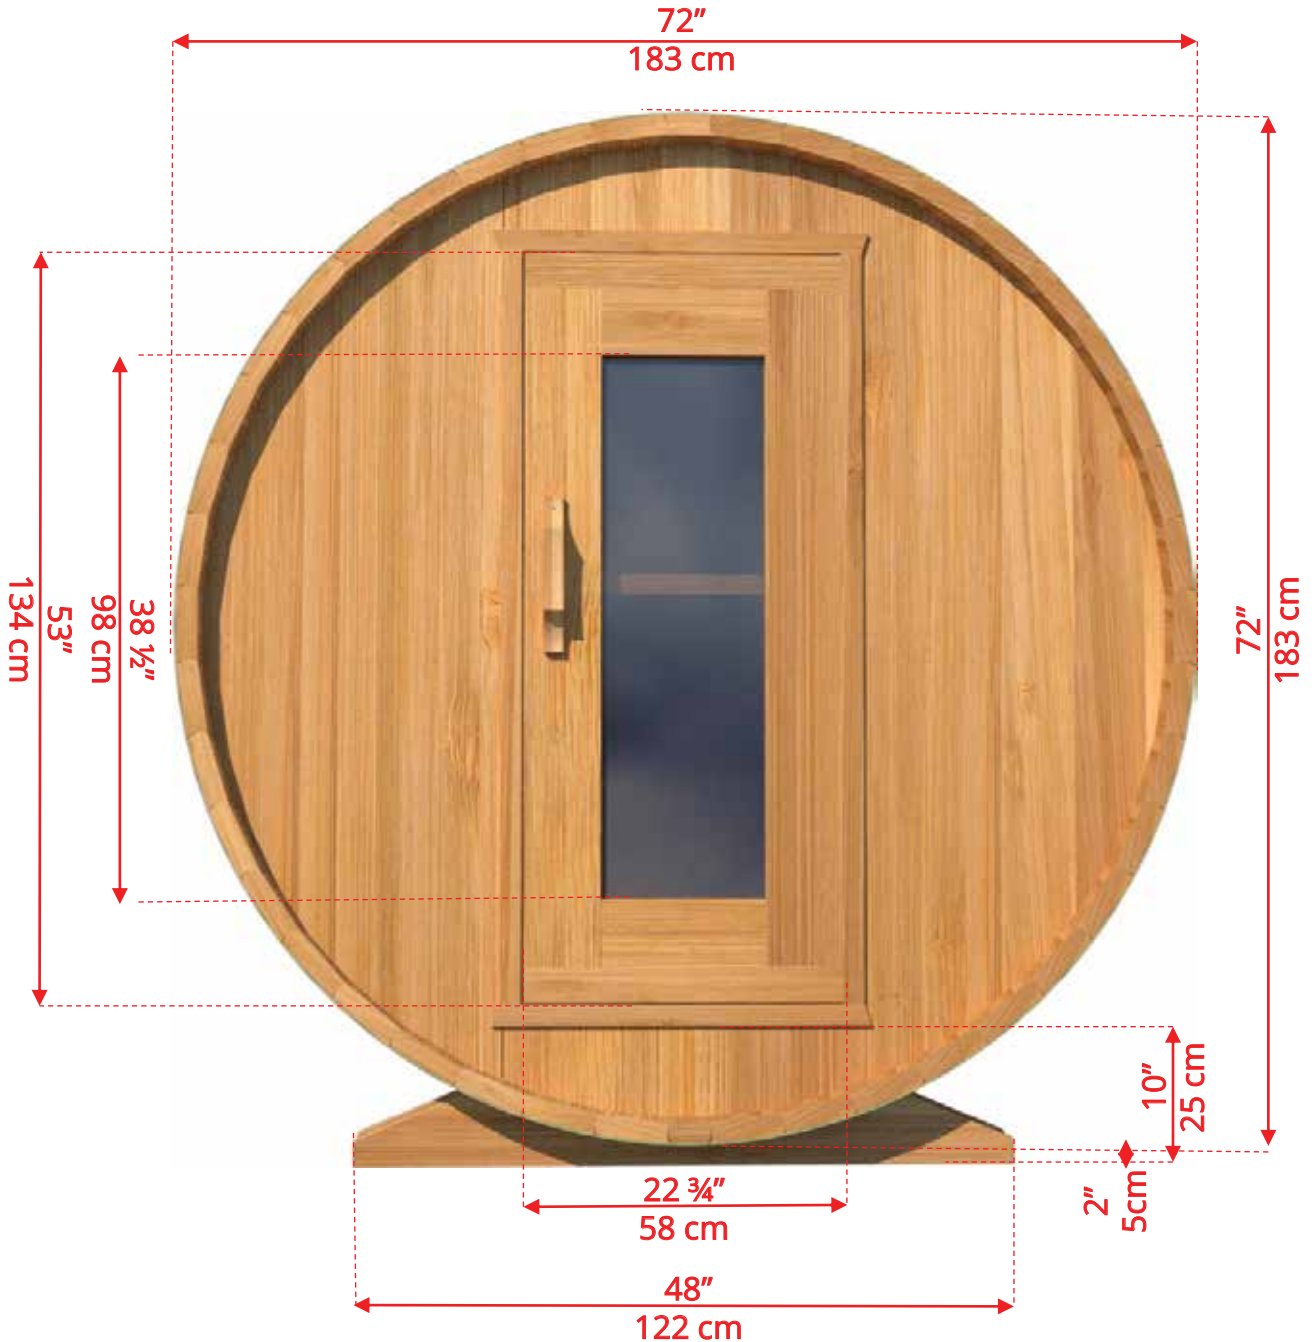

660/662 6'x6' (182cm) Barrel Sauna

660/662 6'x6' (182cm) Barrel Sauna

- *Standard bench layout shown with optional sauna floor*

660/662 6'x6' (182cm) Barrel Sauna

660/662 6'x6' (182cm) Barrel Sauna

Signature Sauna Benches

660/662 6'x6' (182cm) Barrel Sauna

2 Windows in Front Wall

2 windows available on back wall at same measurements as front wall

660/662 6'x6' (182cm) Barrel Sauna

Rectangle Window in Back Wall

Not Available with Wood Burning Heater

660/662 6'x6' (182cm) Barrel Sauna

Wood Burning Heater