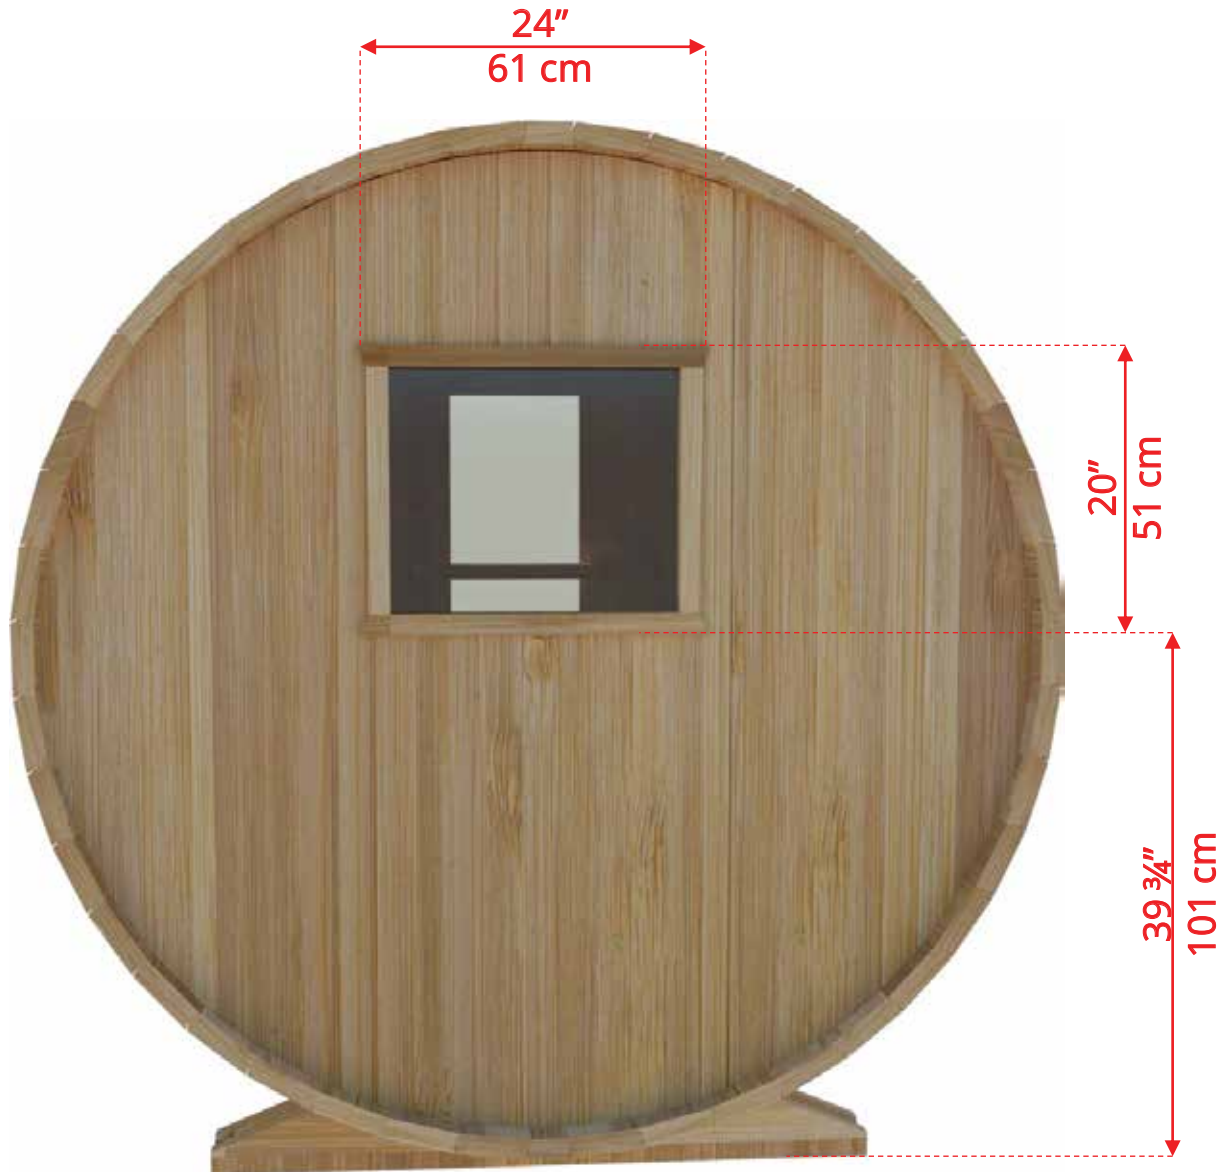

660/662 6'x6' (182cm) Barrel Sauna

660/662 6'x6' (182cm) Barrel Sauna

- *Standard bench layout shown with optional sauna floor*

660/662 6'x6' (182cm) Barrel Sauna

660/662 6'x6' (182cm) Barrel Sauna

Signature Sauna Benches

660/662 6'x6' (182cm) Barrel Sauna

2 Windows in Front Wall

2 windows available on back wall at same measurements as front wall

660/662 6'x6' (182cm) Barrel Sauna

Rectangle Window in Back Wall

Not Available with Wood Burning Heater

660/662 6'x6' (182cm) Barrel Sauna

Wood Burning Heater