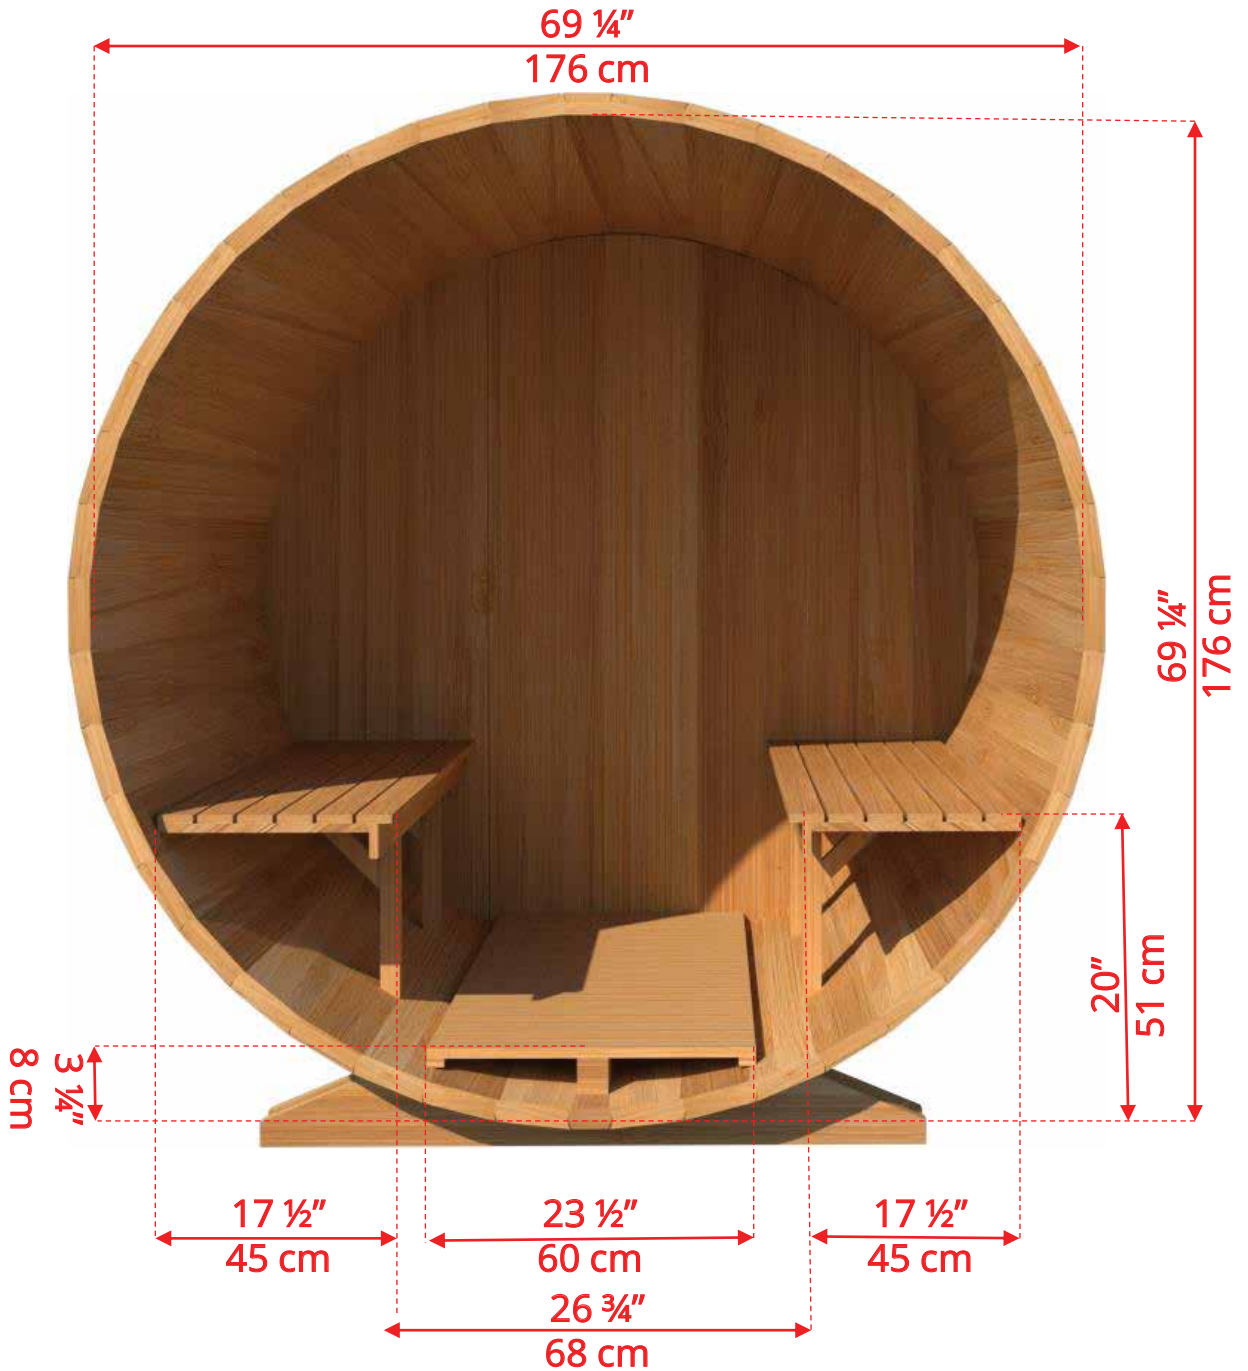

660/662 6'x6' (182cm) Barrel Sauna

660/662 6'x6' (182cm) Barrel Sauna

- *Standard bench layout shown with optional sauna floor*

660/662 6'x6' (182cm) Barrel Sauna

660/662 6'x6' (182cm) Barrel Sauna

Signature Sauna Benches

660/662 6'x6' (182cm) Barrel Sauna

2 Windows in Front Wall

2 windows available on back wall at same measurements as front wall

660/662 6'x6' (182cm) Barrel Sauna

Rectangle Window in Back Wall

Not Available with Wood Burning Heater

660/662 6'x6' (182cm) Barrel Sauna

Wood Burning Heater