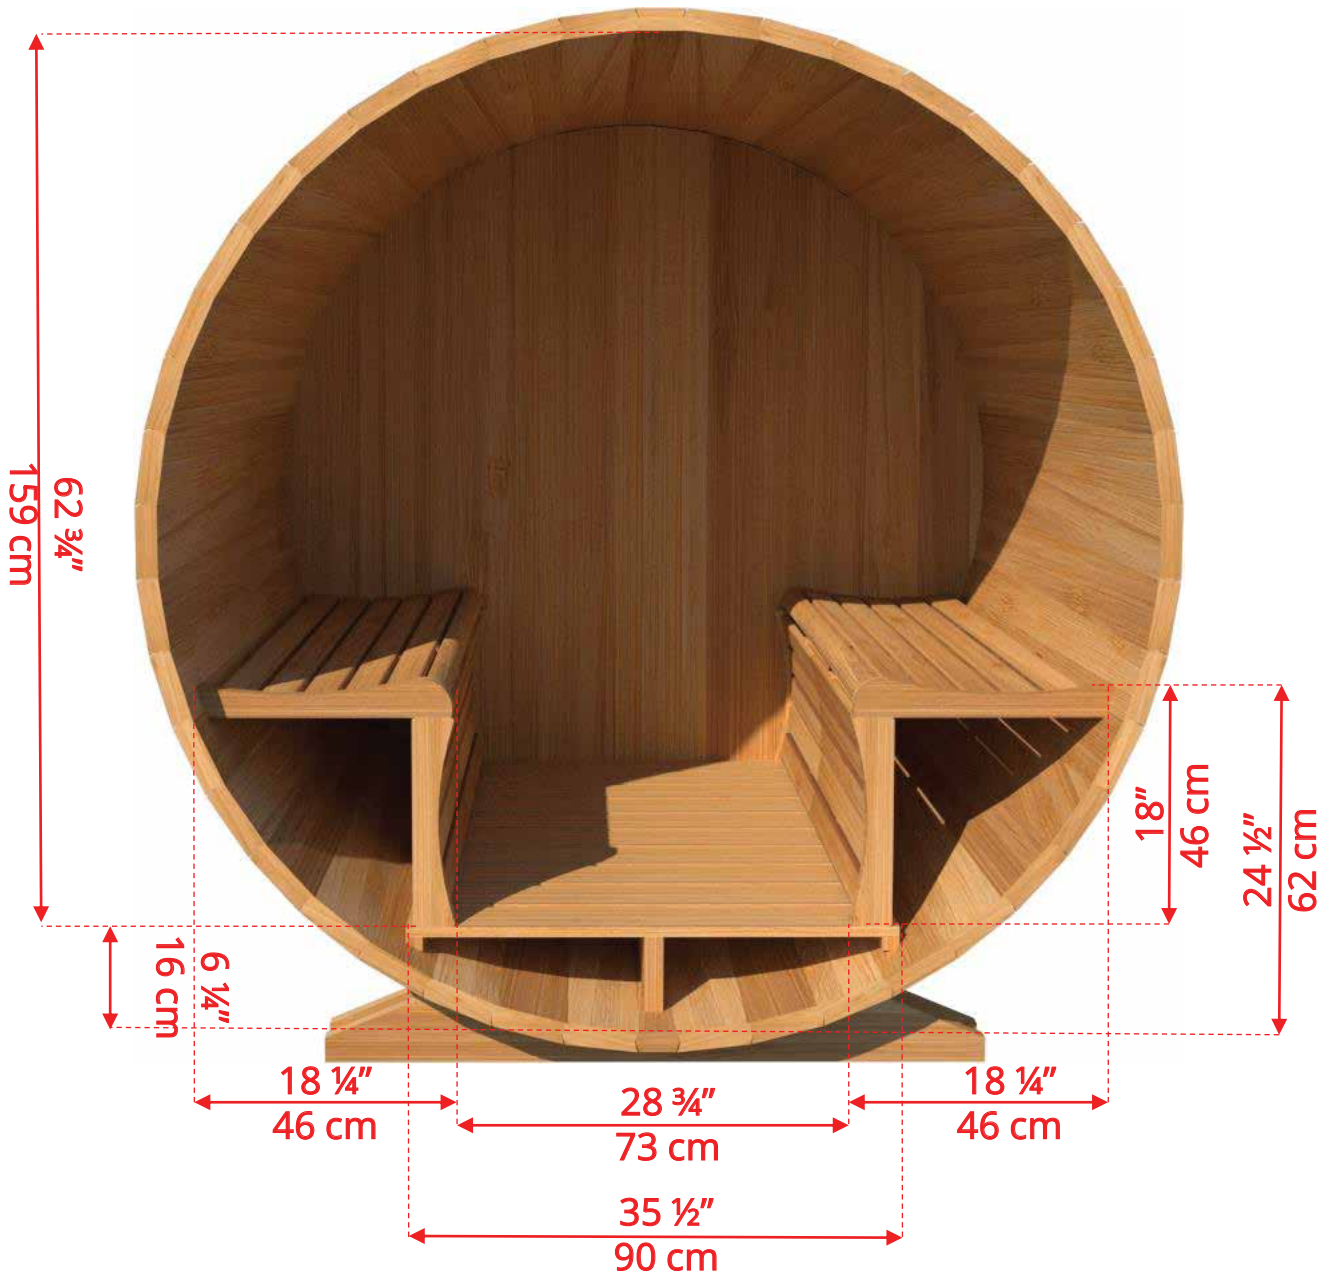

660/662 6'x6' (182cm) Barrel Sauna

660/662 6'x6' (182cm) Barrel Sauna

- *Standard bench layout shown with optional sauna floor*

660/662 6'x6' (182cm) Barrel Sauna

660/662 6'x6' (182cm) Barrel Sauna

Signature Sauna Benches

660/662 6'x6' (182cm) Barrel Sauna

2 Windows in Front Wall

2 windows available on back wall at same measurements as front wall

660/662 6'x6' (182cm) Barrel Sauna

Rectangle Window in Back Wall

Not Available with Wood Burning Heater

660/662 6'x6' (182cm) Barrel Sauna

Wood Burning Heater