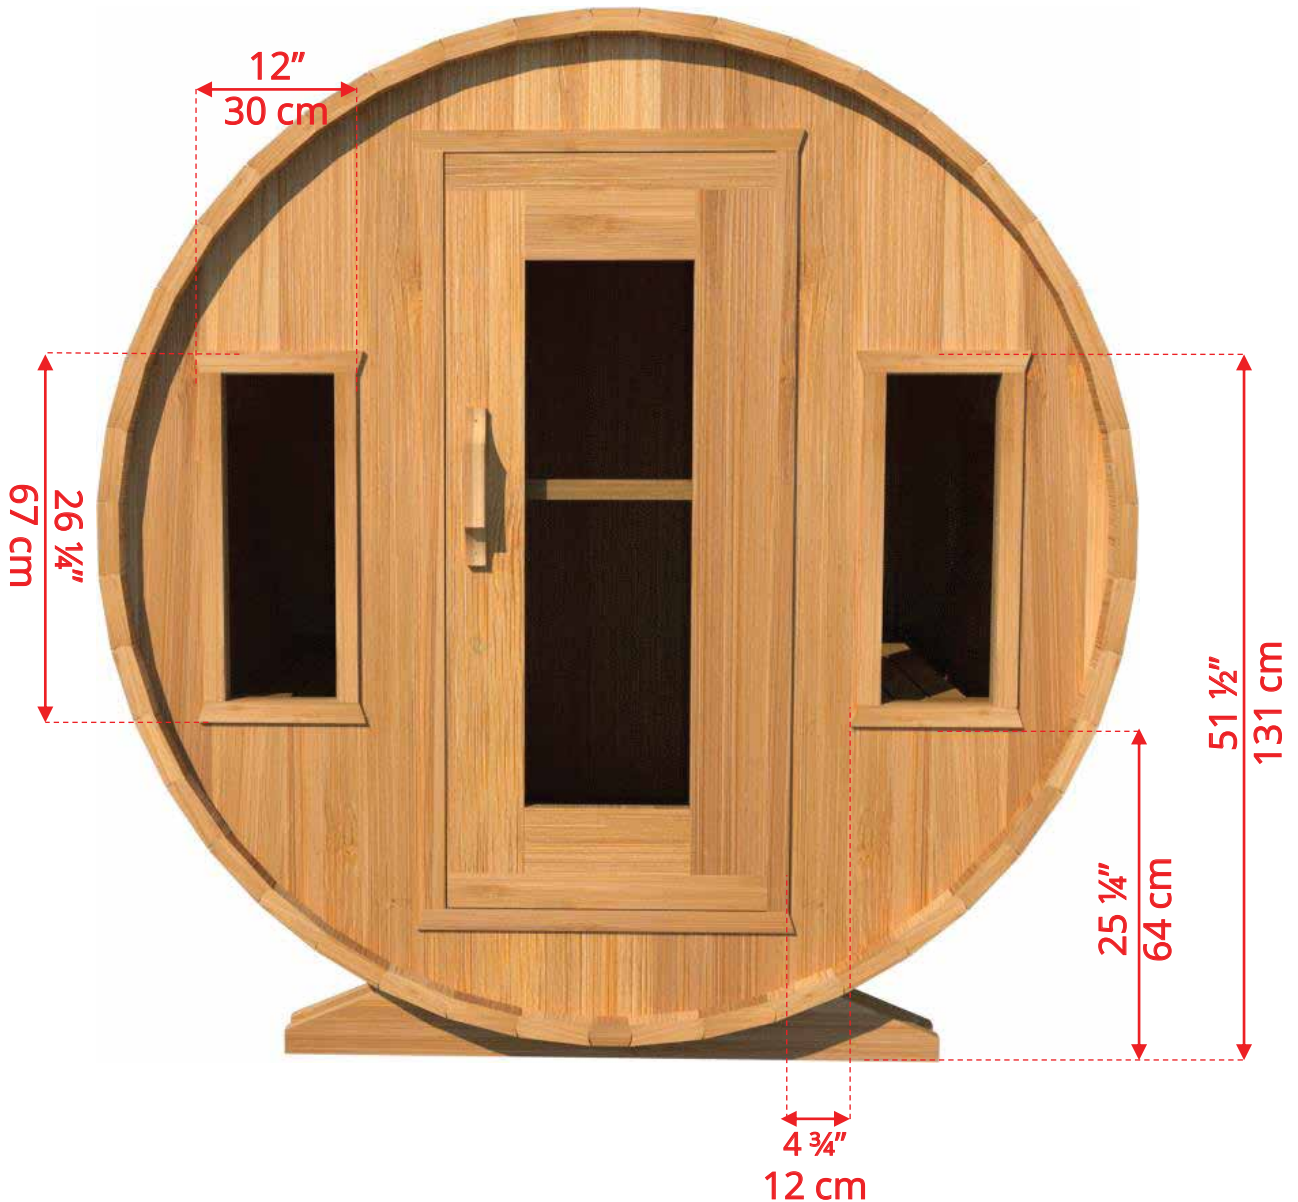

660/662 6'x6' (182cm) Barrel Sauna

660/662 6'x6' (182cm) Barrel Sauna

- *Standard bench layout shown with optional sauna floor*

660/662 6'x6' (182cm) Barrel Sauna

660/662 6'x6' (182cm) Barrel Sauna

Signature Sauna Benches

660/662 6'x6' (182cm) Barrel Sauna

2 Windows in Front Wall

2 windows available on back wall at same measurements as front wall

660/662 6'x6' (182cm) Barrel Sauna

Rectangle Window in Back Wall

Not Available with Wood Burning Heater

660/662 6'x6' (182cm) Barrel Sauna

Wood Burning Heater