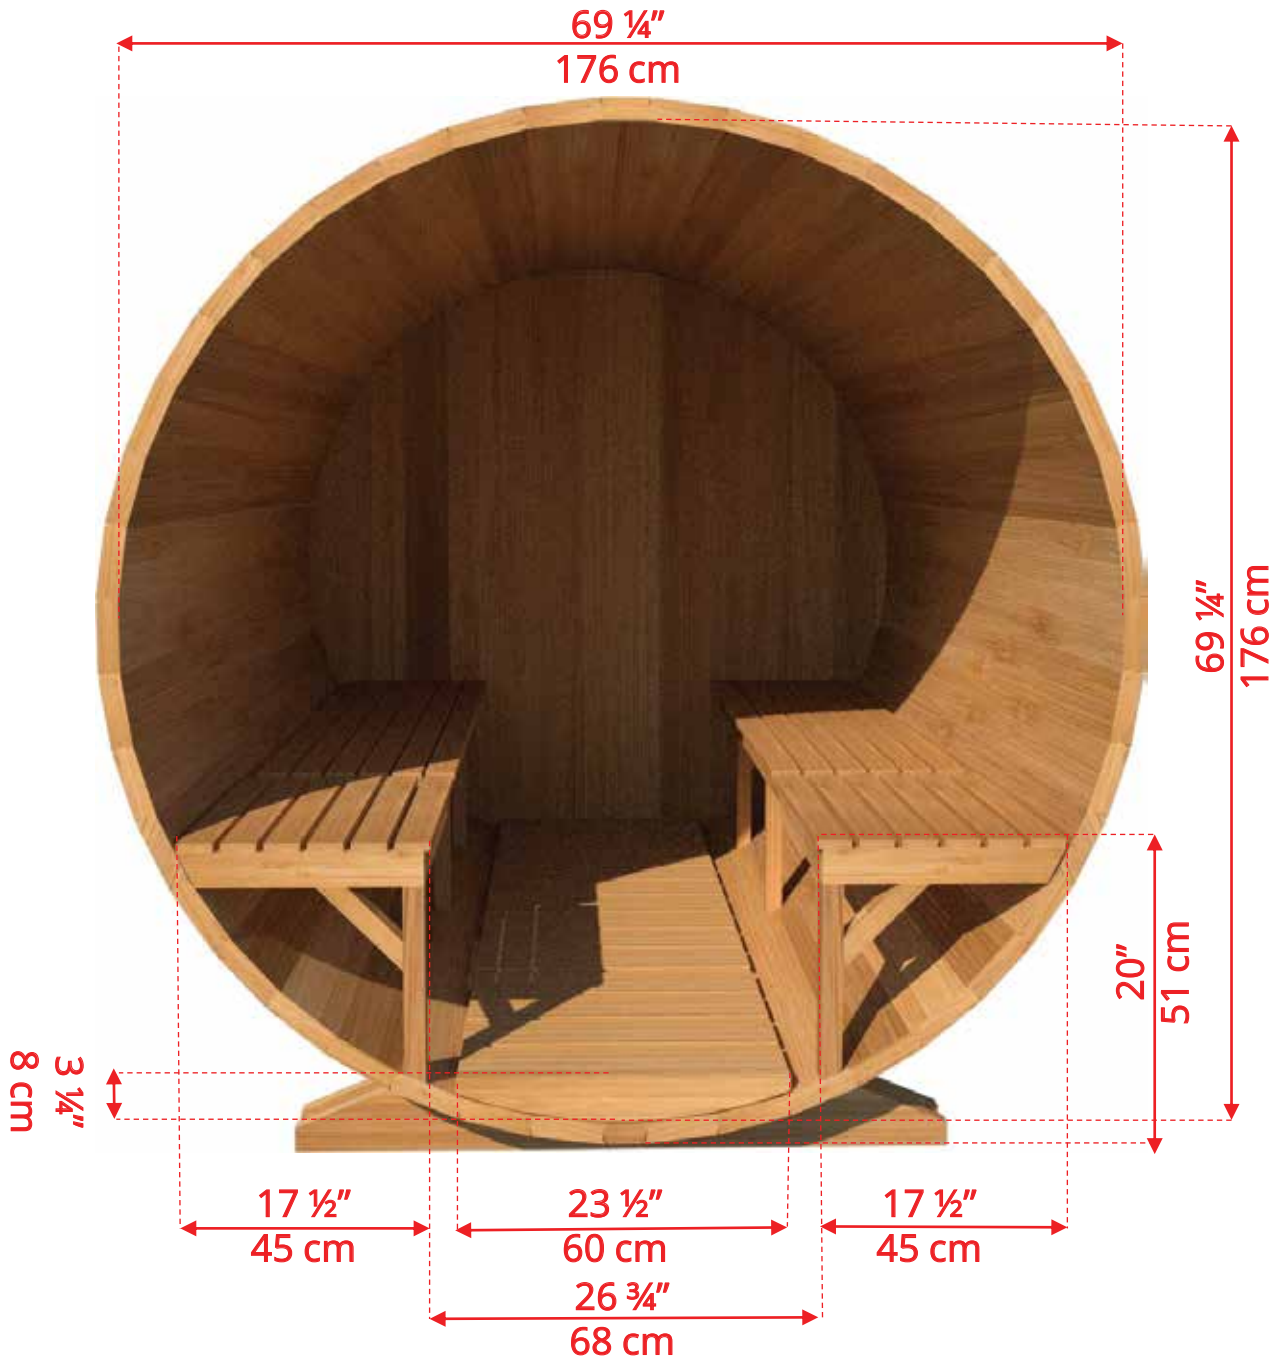

660P/662P

6'x6' (182cm) Barrel Sauna with Porch

Standard bench layout shown with optional standard porch floor

660P/662P

6'x6' (182cm) Barrel Sauna with Porch

Standard bench layout shown with optional standard floor

660P/662P 6'x6' (182cm) Barrel Sauna with Porch

660P/662P 6'x6' (182cm) Barrel Sauna with Porch

Signature Sauna Benches

660P/662P 6'x6' (182cm) Barrel Sauna with Porch

Signature Sauna Benches

660P/662P 6'x6' (182cm) Barrel Sauna with Porch

2 Windows in Front Wall

2 windows available on back wall at same measurements as front wall

660P/662P 6'x6' (182cm) Barrel Sauna with Porch

Rectangle Window in Back Wall

660P/662P 6'x6' (182cm) Barrel Sauna with Porch

Wood Burning Heater

*Please note - Drawing shows
sauna room measurements only.*