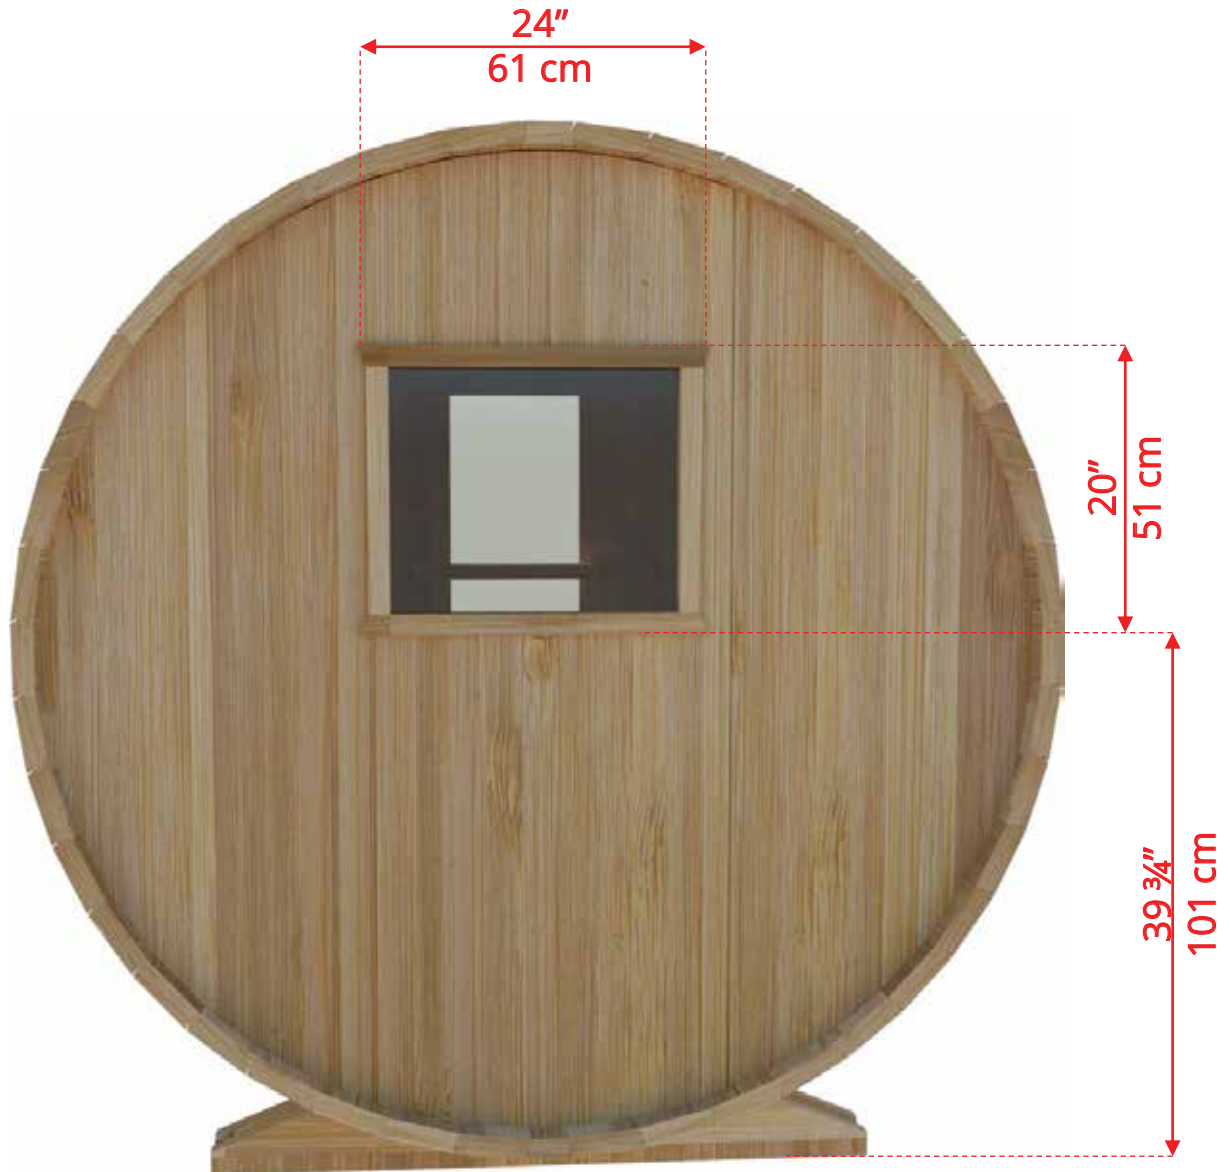

660P/662P

6'x6' (182cm) Barrel Sauna with Porch

Standard bench layout shown with optional standard porch floor

660P/662P

6'x6' (182cm) Barrel Sauna with Porch

Standard bench layout shown with optional standard floor

660P/662P 6'x6' (182cm) Barrel Sauna with Porch

660P/662P 6'x6' (182cm) Barrel Sauna with Porch

Signature Sauna Benches

660P/662P 6'x6' (182cm) Barrel Sauna with Porch

Signature Sauna Benches

660P/662P 6'x6' (182cm) Barrel Sauna with Porch

2 Windows in Front Wall

2 windows available on back wall at same measurements as front wall

660P/662P 6'x6' (182cm) Barrel Sauna with Porch

Rectangle Window in Back Wall

660P/662P 6'x6' (182cm) Barrel Sauna with Porch