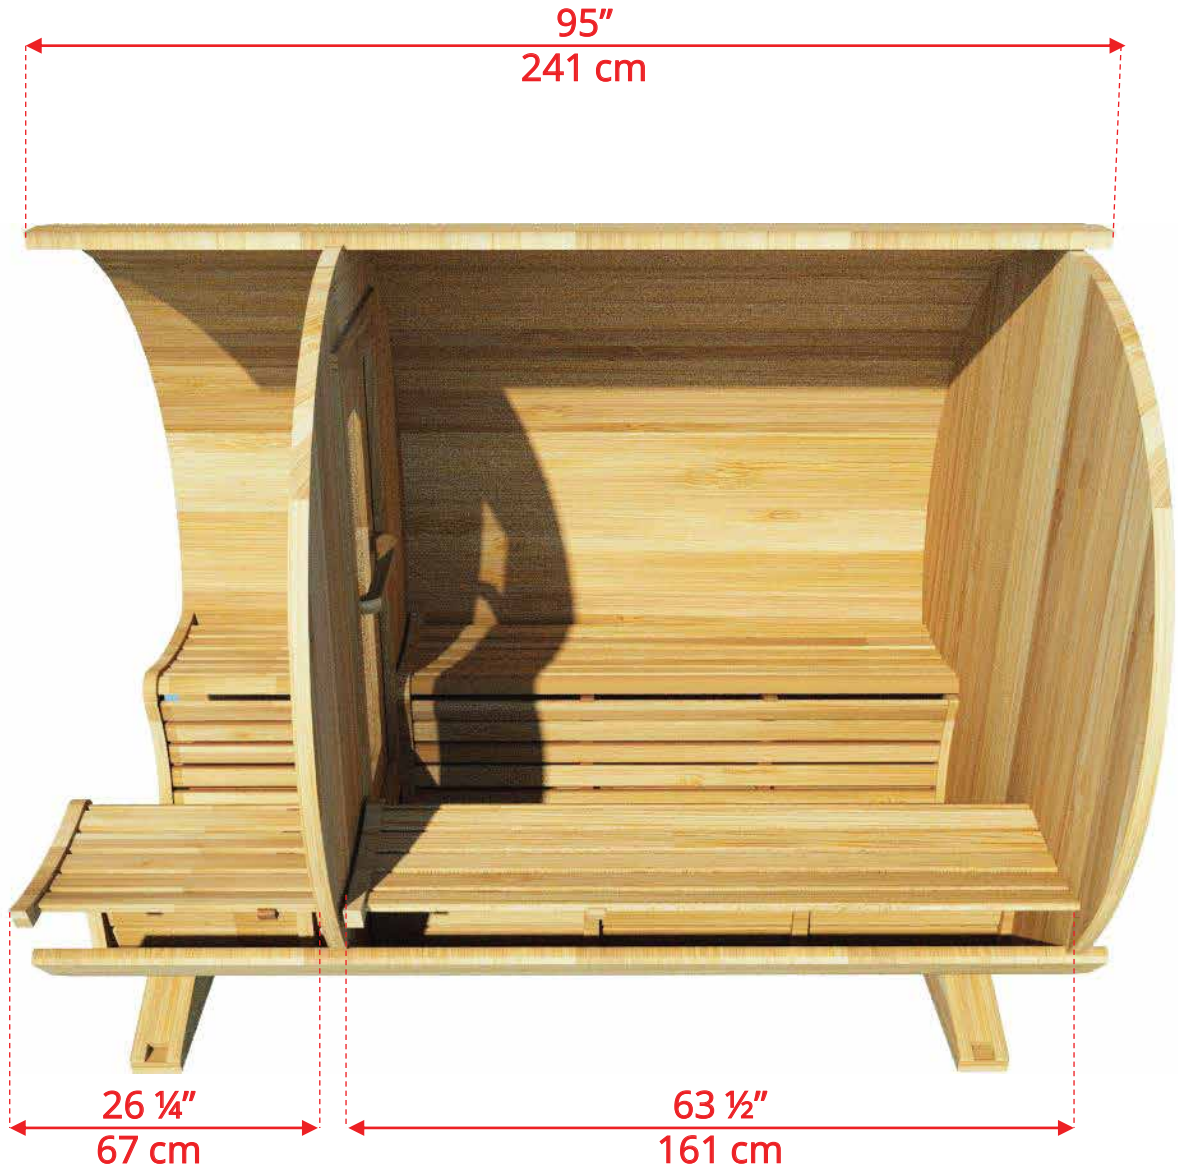

660P/662P

6'x6' (182cm) Barrel Sauna with Porch

Standard bench layout shown with optional standard porch floor

660P/662P

6'x6' (182cm) Barrel Sauna with Porch

Standard bench layout shown with optional standard floor

660P/662P 6'x6' (182cm) Barrel Sauna with Porch

660P/662P 6'x6' (182cm) Barrel Sauna with Porch

Signature Sauna Benches

660P/662P 6'x6' (182cm) Barrel Sauna with Porch

Signature Sauna Benches

660P/662P 6'x6' (182cm) Barrel Sauna with Porch

2 Windows in Front Wall

2 windows available on back wall at same measurements as front wall

660P/662P 6'x6' (182cm) Barrel Sauna with Porch

Rectangle Window in Back Wall

660P/662P 6'x6' (182cm) Barrel Sauna with Porch