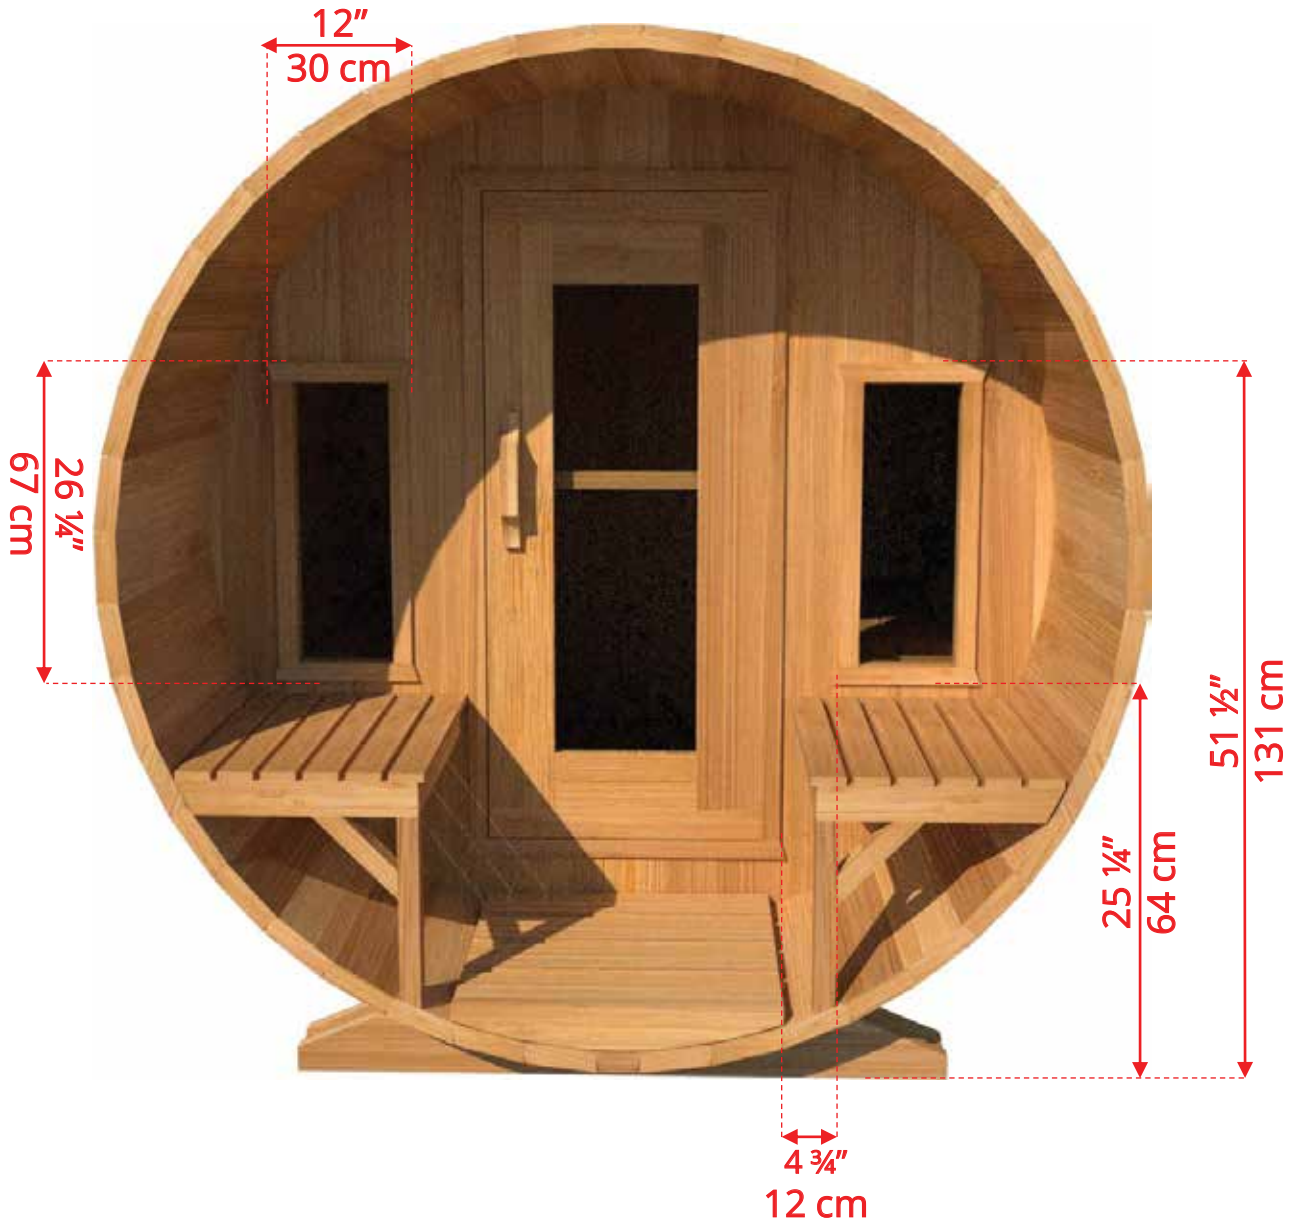

660P/662P

6'x6' (182cm) Barrel Sauna with Porch

Standard bench layout shown with optional standard porch floor

660P/662P

6'x6' (182cm) Barrel Sauna with Porch

Standard bench layout shown with optional standard floor

660P/662P 6'x6' (182cm) Barrel Sauna with Porch

660P/662P 6'x6' (182cm) Barrel Sauna with Porch

Signature Sauna Benches

660P/662P 6'x6' (182cm) Barrel Sauna with Porch

Signature Sauna Benches

660P/662P 6'x6' (182cm) Barrel Sauna with Porch

2 Windows in Front Wall

2 windows available on back wall at same measurements as front wall

660P/662P 6'x6' (182cm) Barrel Sauna with Porch

Rectangle Window in Back Wall

660P/662P 6'x6' (182cm) Barrel Sauna with Porch