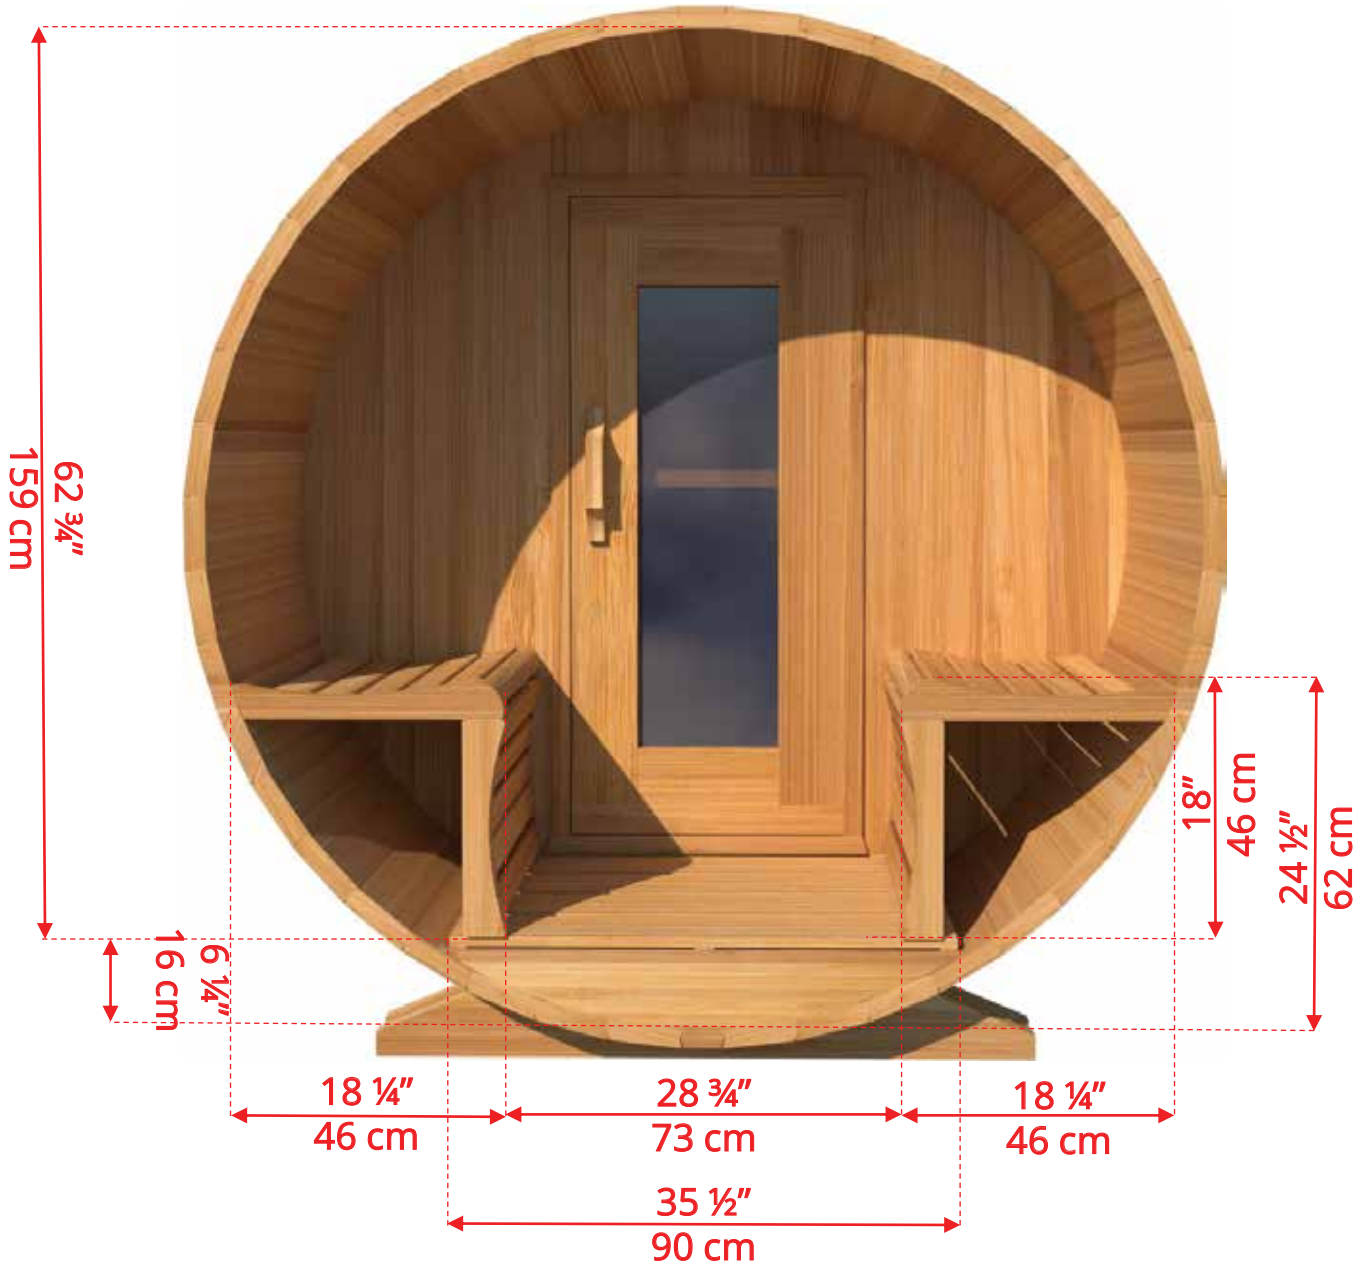

660P/662P

6'x6' (182cm) Barrel Sauna with Porch

Standard bench layout shown with optional standard porch floor

660P/662P

6'x6' (182cm) Barrel Sauna with Porch

Standard bench layout shown with optional standard floor

660P/662P 6'x6' (182cm) Barrel Sauna with Porch

660P/662P 6'x6' (182cm) Barrel Sauna with Porch

Signature Sauna Benches

660P/662P 6'x6' (182cm) Barrel Sauna with Porch

Signature Sauna Benches

660P/662P 6'x6' (182cm) Barrel Sauna with Porch

2 Windows in Front Wall

2 windows available on back wall at same measurements as front wall

660P/662P 6'x6' (182cm) Barrel Sauna with Porch

Rectangle Window in Back Wall

660P/662P 6'x6' (182cm) Barrel Sauna with Porch