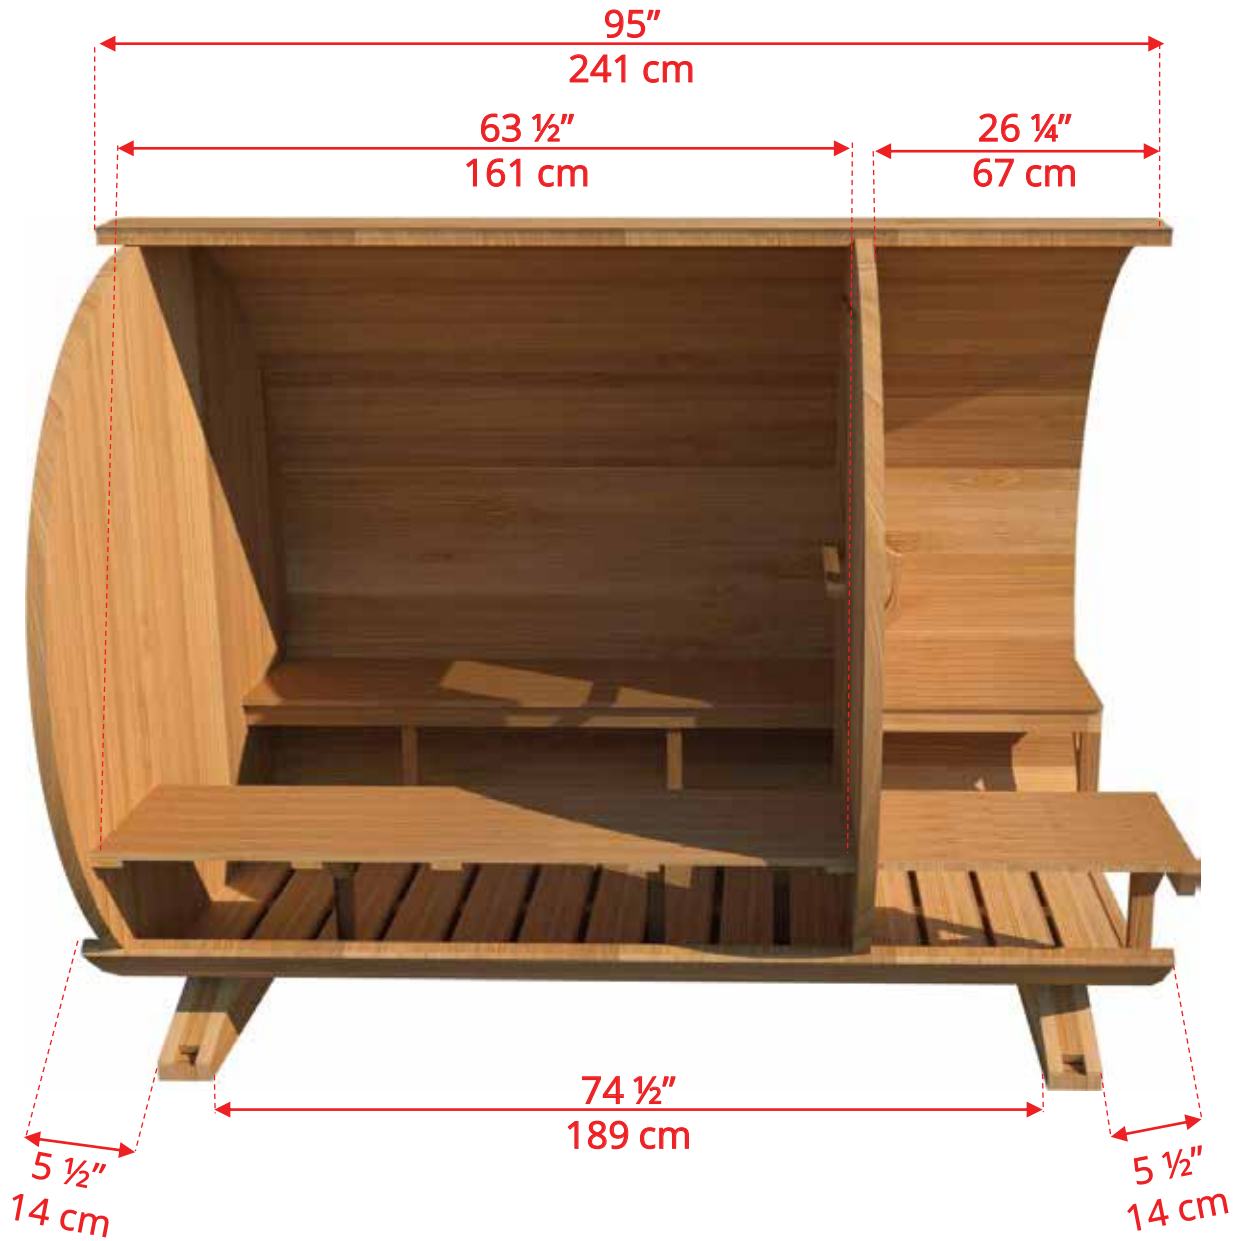

660P/662P

6'x6' (182cm) Barrel Sauna with Porch

Standard bench layout shown with optional standard porch floor

660P/662P

6'x6' (182cm) Barrel Sauna with Porch

Standard bench layout shown with optional standard floor

660P/662P 6'x6' (182cm) Barrel Sauna with Porch

660P/662P 6'x6' (182cm) Barrel Sauna with Porch

Signature Sauna Benches

660P/662P 6'x6' (182cm) Barrel Sauna with Porch

Signature Sauna Benches

660P/662P 6'x6' (182cm) Barrel Sauna with Porch

2 Windows in Front Wall

2 windows available on back wall at same measurements as front wall

660P/662P 6'x6' (182cm) Barrel Sauna with Porch

Rectangle Window in Back Wall

660P/662P 6'x6' (182cm) Barrel Sauna with Porch