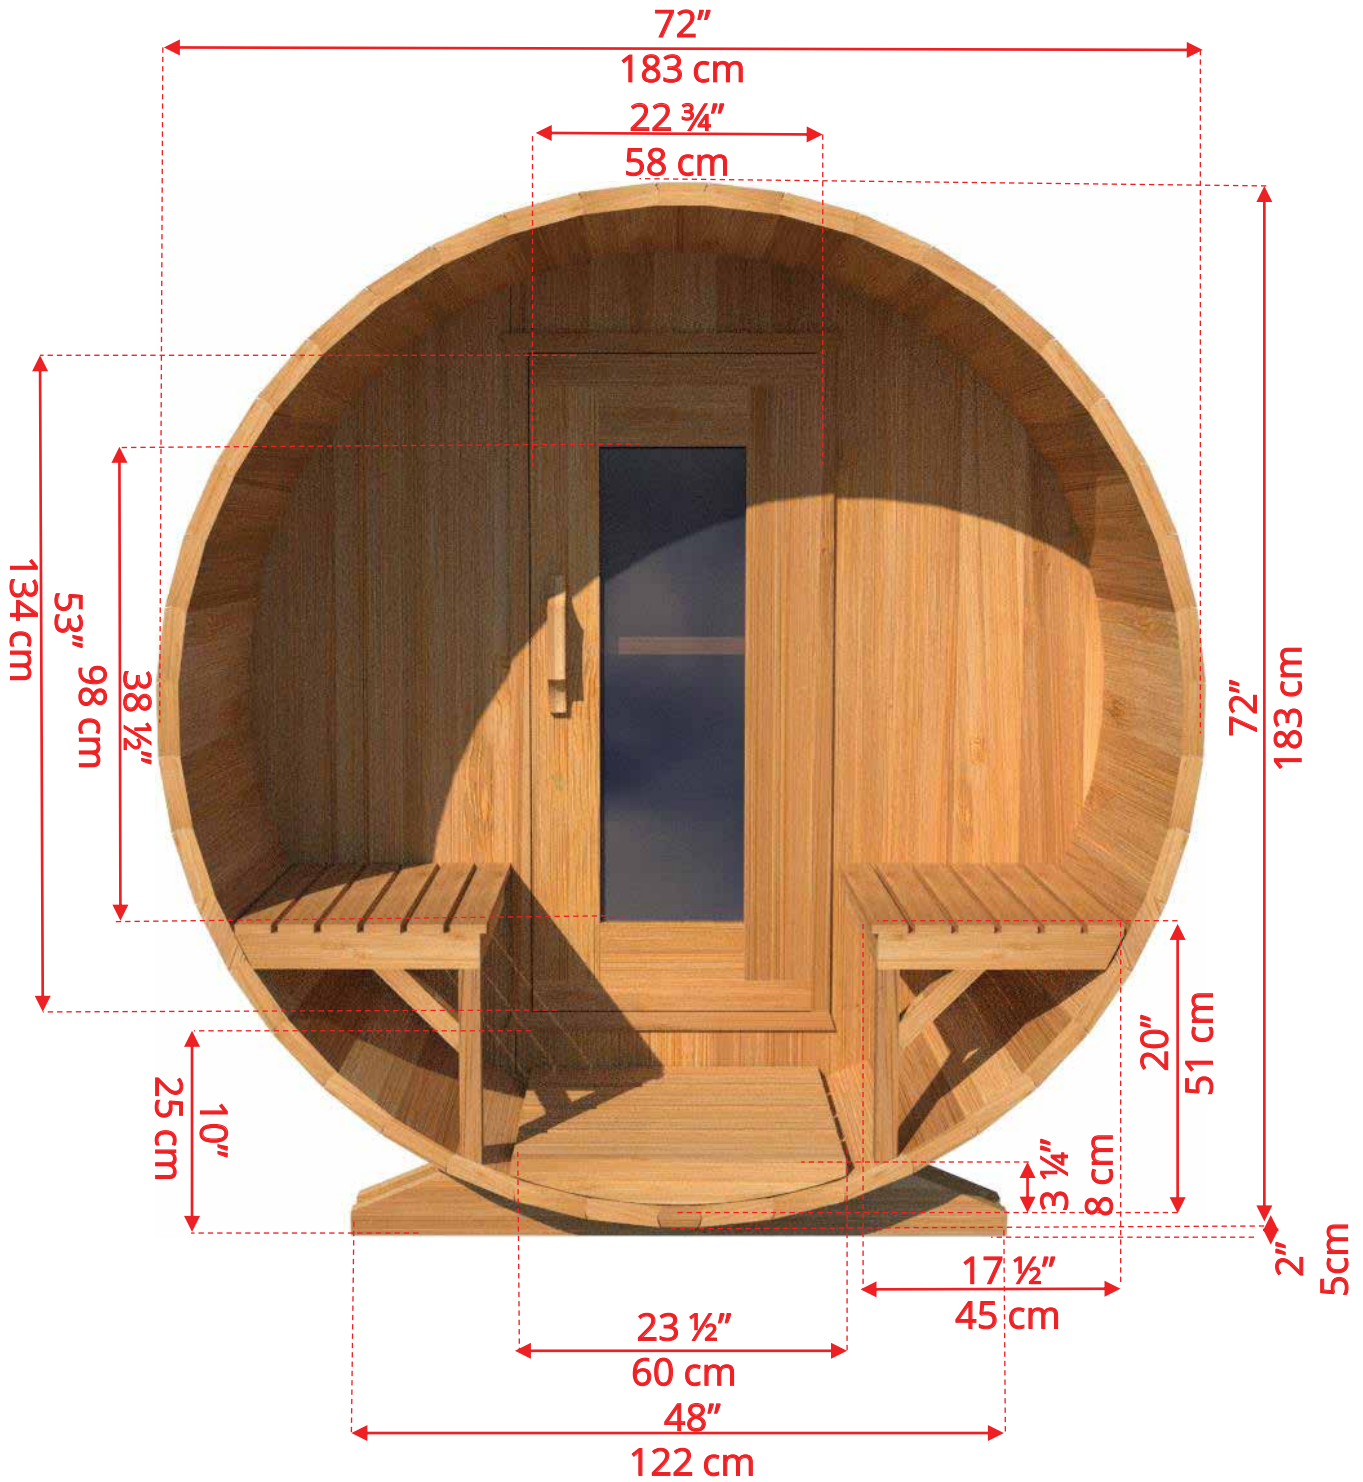

660P/662P

6'x6' (182cm) Barrel Sauna with Porch

Standard bench layout shown with optional standard porch floor

660P/662P

6'x6' (182cm) Barrel Sauna with Porch

Standard bench layout shown with optional standard floor

660P/662P 6'x6' (182cm) Barrel Sauna with Porch

660P/662P 6'x6' (182cm) Barrel Sauna with Porch

Signature Sauna Benches

660P/662P 6'x6' (182cm) Barrel Sauna with Porch

Signature Sauna Benches

660P/662P 6'x6' (182cm) Barrel Sauna with Porch

2 Windows in Front Wall

2 windows available on back wall at same measurements as front wall

660P/662P 6'x6' (182cm) Barrel Sauna with Porch

Rectangle Window in Back Wall

660P/662P 6'x6' (182cm) Barrel Sauna with Porch

Wood Burning Heater

*Please note - Drawing shows
sauna room measurements only.*