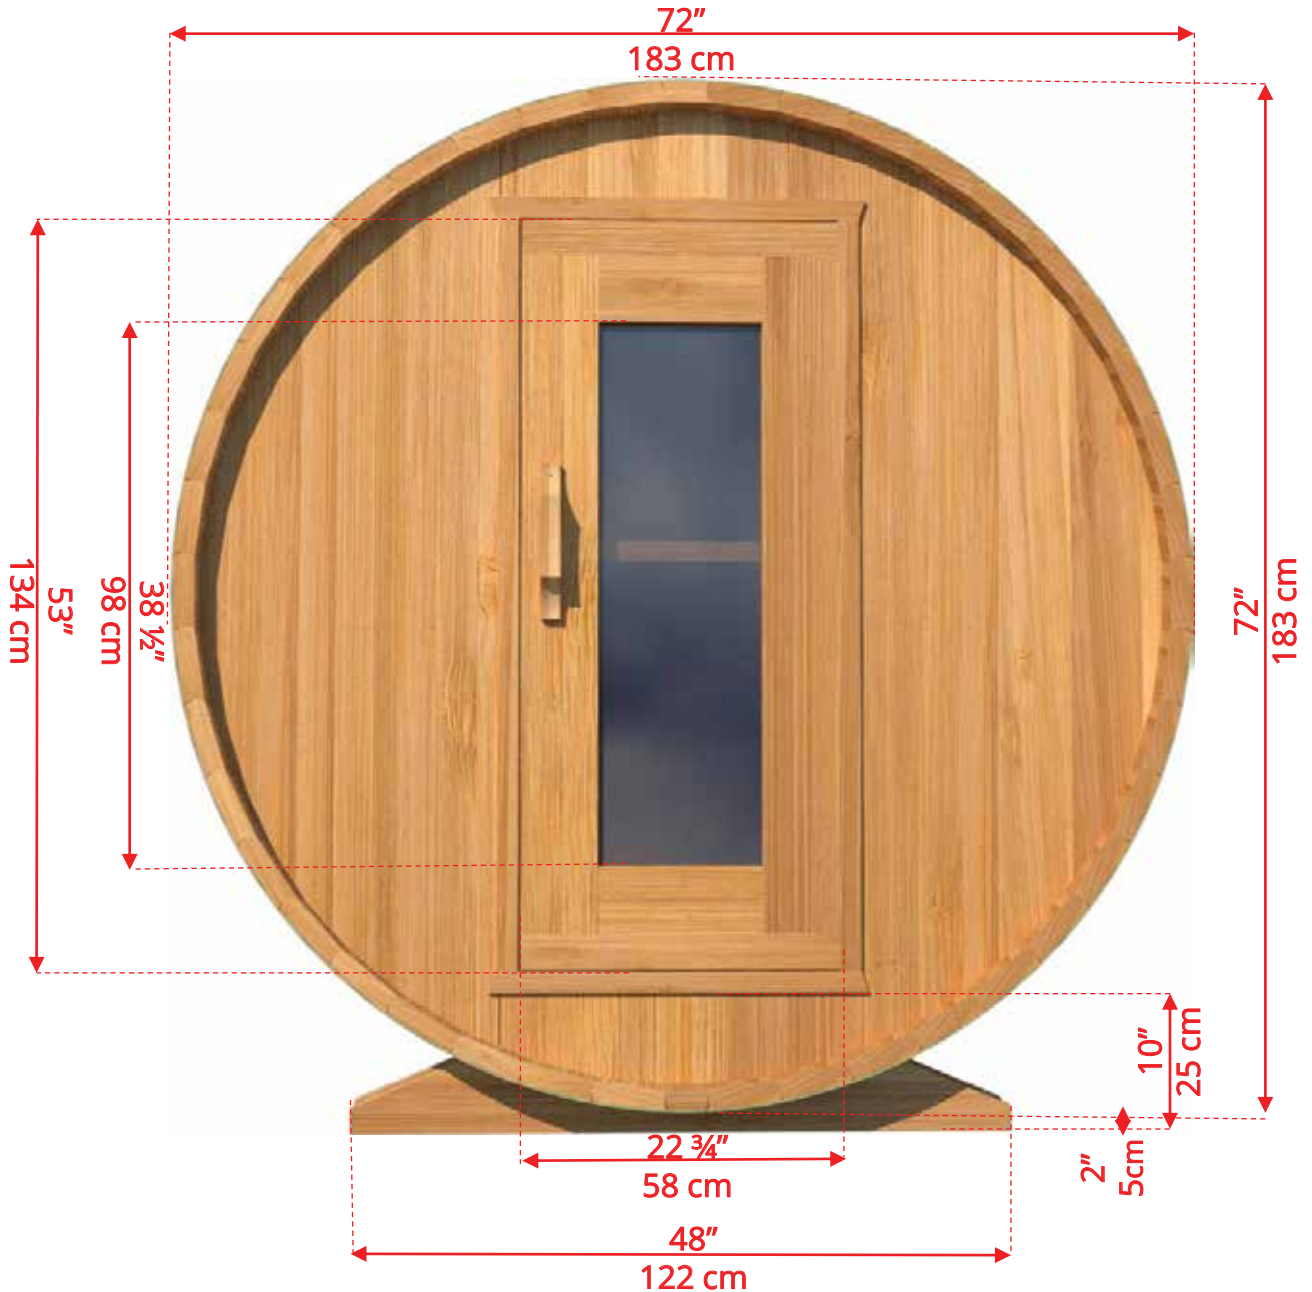

# 640/642 6'x4' (122cm) Barrel Sauna

# 640/642 6'x4' (122cm) Barrel Sauna

W2  
2 Windows in Front Wall