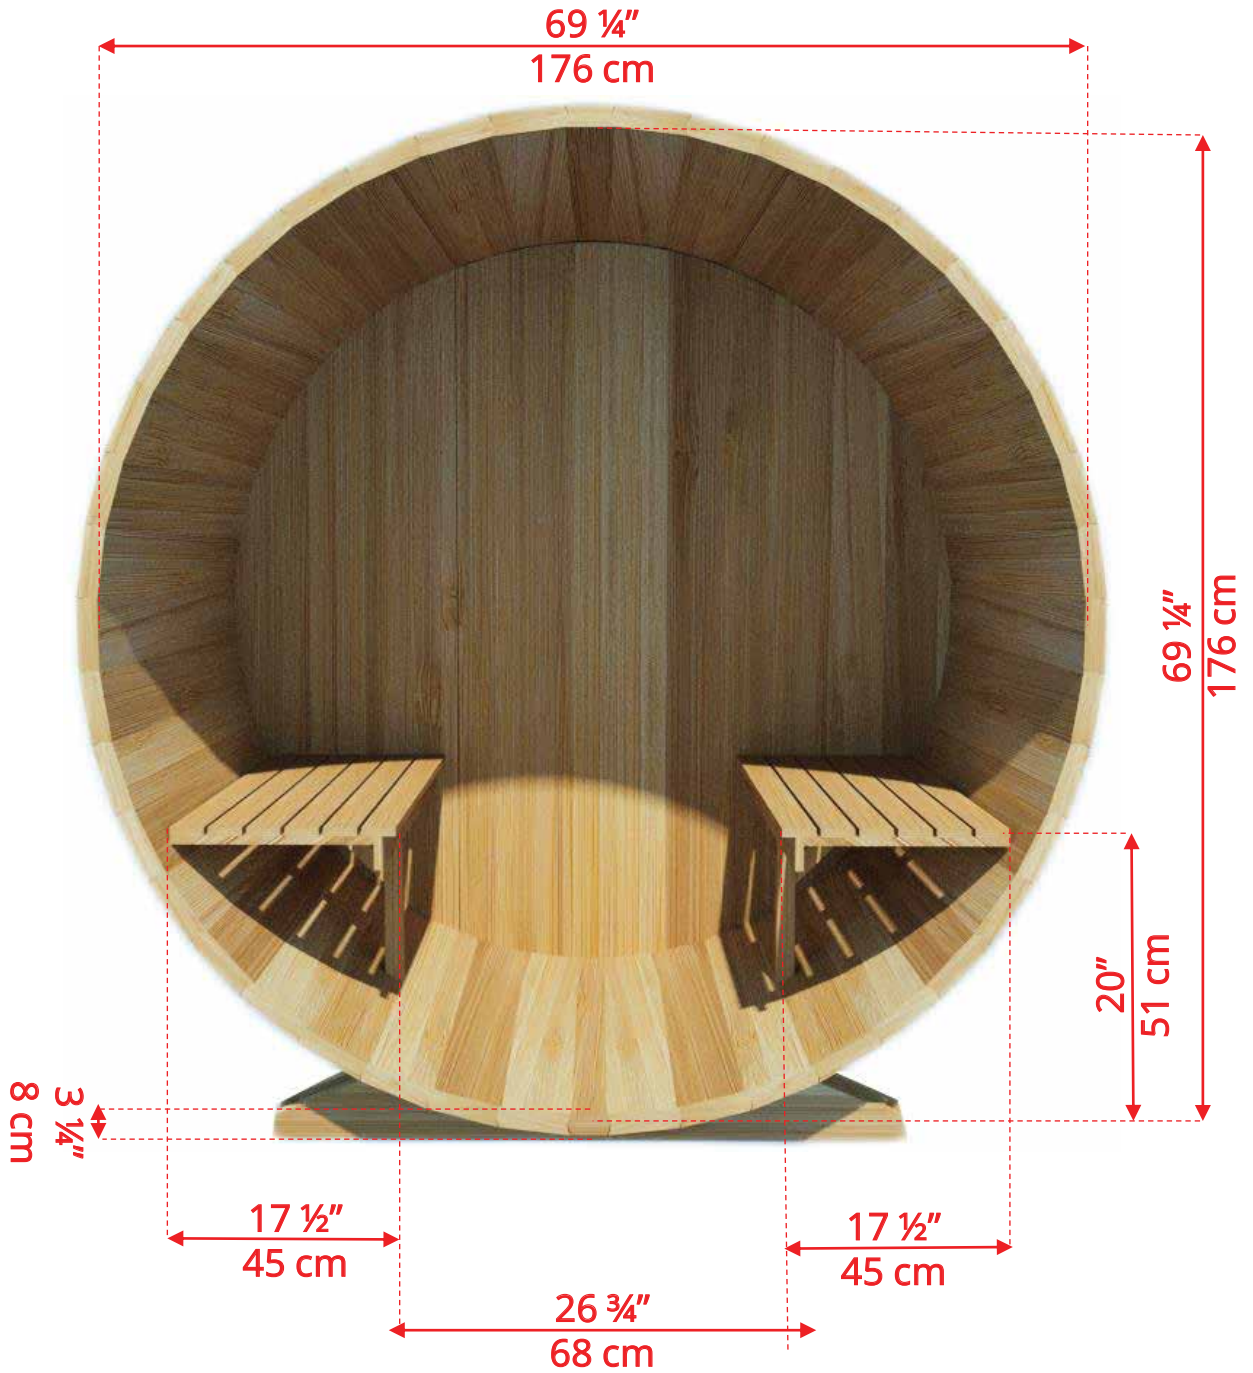

# 640/642 6'x4' (122cm) Barrel Sauna

# 640/642 6'x4' (122cm) Barrel Sauna

W2  
2 Windows in Front Wall