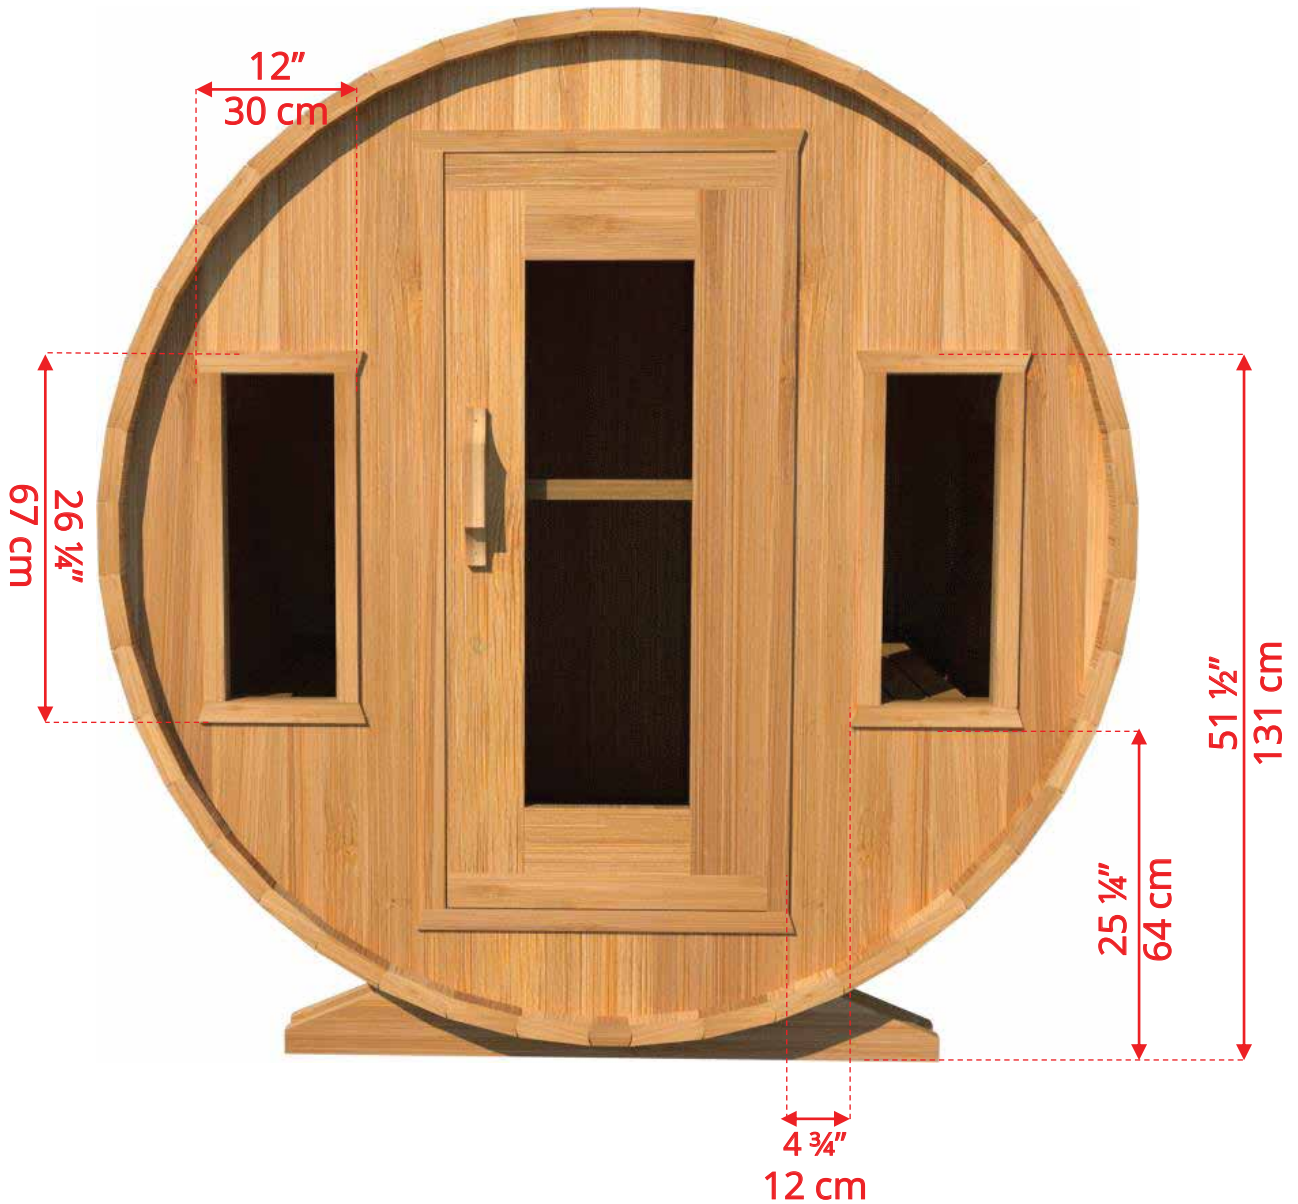

# 640/642 6'x4' (122cm) Barrel Sauna

# 640/642 6'x4' (122cm) Barrel Sauna

W2  
2 Windows in Front Wall