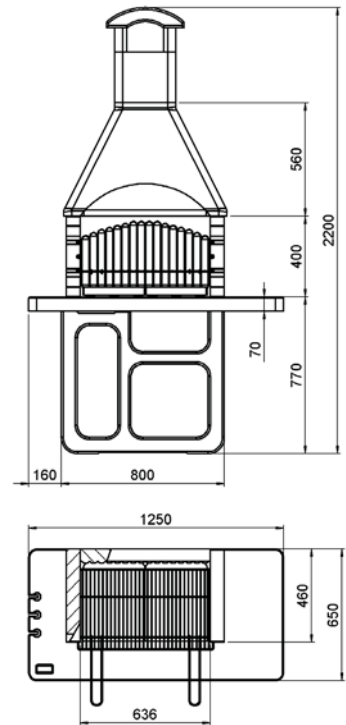

5710024

5710024E

cm 67x40
Chromium plated grill

kg 460

8/10

82x60 H.160

52

42

Wood and charcoal burning

CRYSTAL polished finishing

COMPONENTS

NR.	DESCRIPTION	CODE
1+2	BASE	27170
3	WORK TOP	27100155NEP
4/6	SIDE	27100160NEL
5	BACKSIDE	27090400NE
7	HOOD	27016
8	FLUE	27158
9/10	CHIMNEY CAP SUPPORT	27089
11	CHIMNEY CAP	27127
12/13	FIRE BRICKS	27120050SP
14	CHROMIUM PLATED GRILL	1400938200