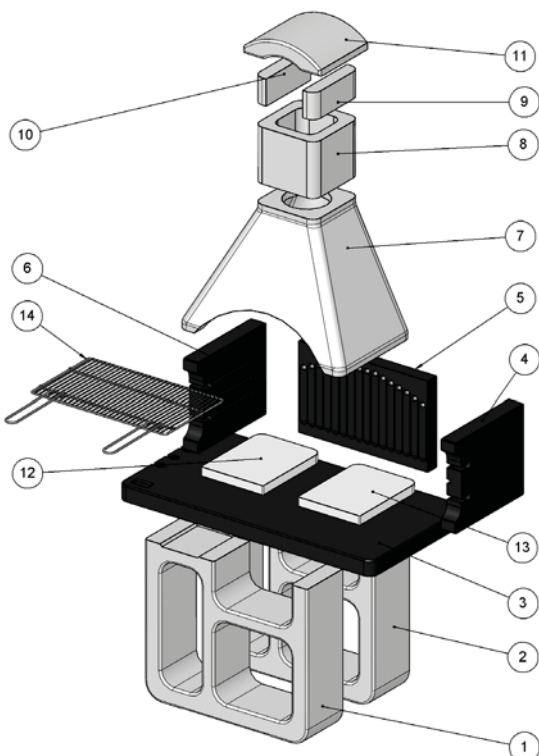

Barbecue made of high quality refractory materials. Worktop and fireplace in marble granulate "IMPERIAL BROWN". Worktop with CRYSTAL polished finishing. Complete with chromium plated grill and with extra fire bricks for thermal protection. Easy assembly with SUNDAY® BETONFAST special glue, available separately as accessory. At choice the barbecue can be painted with SUNDAY® colour. Can be used with charcoal and wood.

Wood and charcoal burning

CRYSTAL polished finishing

COMPONENTS

NR.	DESCRIPTION	CODE
1+2	BASE	27170
3	WORK TOP	27100155NEP
4/6	SIDE	27100160NEL
5	BACKSIDE	27090400NE
7	HOOD	27016
8	FLUE	27158
9/10	CHIMNEY CAP SUPPORT	27089
11	CHIMNEY CAP	27127
12/13	FIRE BRICKS	27120050SP
14	CHROMIUM PLATED GRILL	1400938200