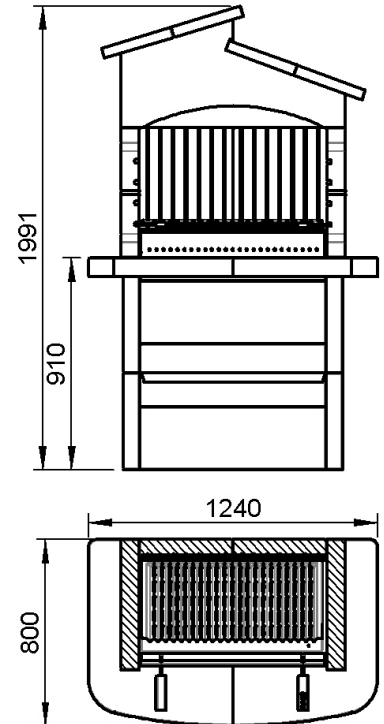

# BOAVISTA CRYSTAL

**Sunday**  
The new way of grilling

5710109

5710109E

cm 84x40  
Stainless steel grill

kg 780

10/12

120x80 H.120

30

20

Barbecue with natural colors, made of marble granulate. The structure is in "BIANCO CARRARA", while the work top is in "ROSA ASIAGO". Worktop with CRYSTAL polished finishing. Complete with stainless steel grill adjustable on four levels and EASY FIRE steel plate for easy coals lighting. Designed with placement for a SUNDAY® spit. Easy assembly with SUNDAY® BETONFAST special glue, available separately as accessory. Can be used with charcoal and wood.