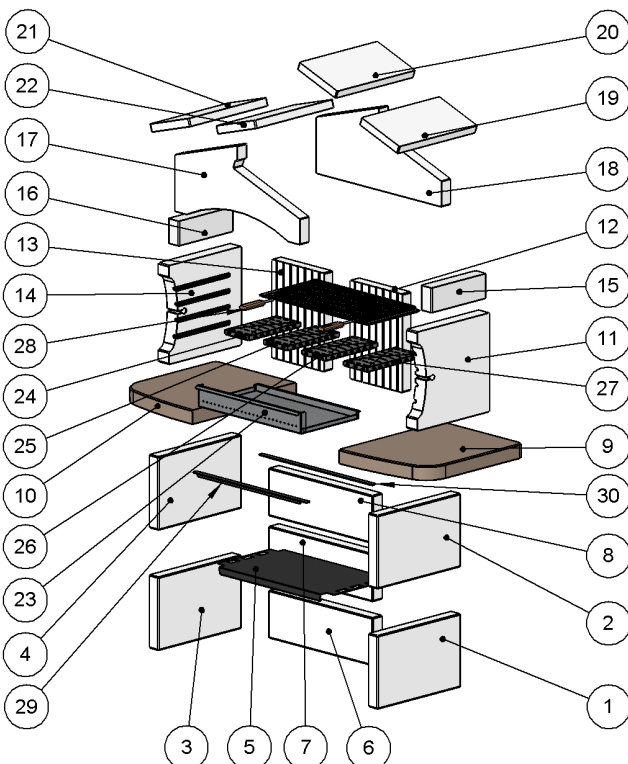

## COMPONENTS

## CODE

1/2/3/4	BASE	27090120BI
5	BASE TOP	2800390
6/7/8	LOWER BACKSIDE	27090130BI
9	RIGHT WORK TOP	27090025ROP
10	LEFT WORK TOP	27090035ROP
11/14	SIDE	27090040BI
12/13	BACKSIDE	27090050BI
15/16	SIDE SUPPORT	27090140BI
17	FRONT SUPPORT	27090150BI
18	BACK SUPPORT	27090160BI
19/20/21/22	CHIMNEY CAP	27090170BI
23	ASH DRAWER	1400911540
24/25/26/27	EASY FIRE	140204A
28	STAINLESS STEEL GRILL 84x40	4012033
29/30	WORK TOP SUPPORT	1400917230